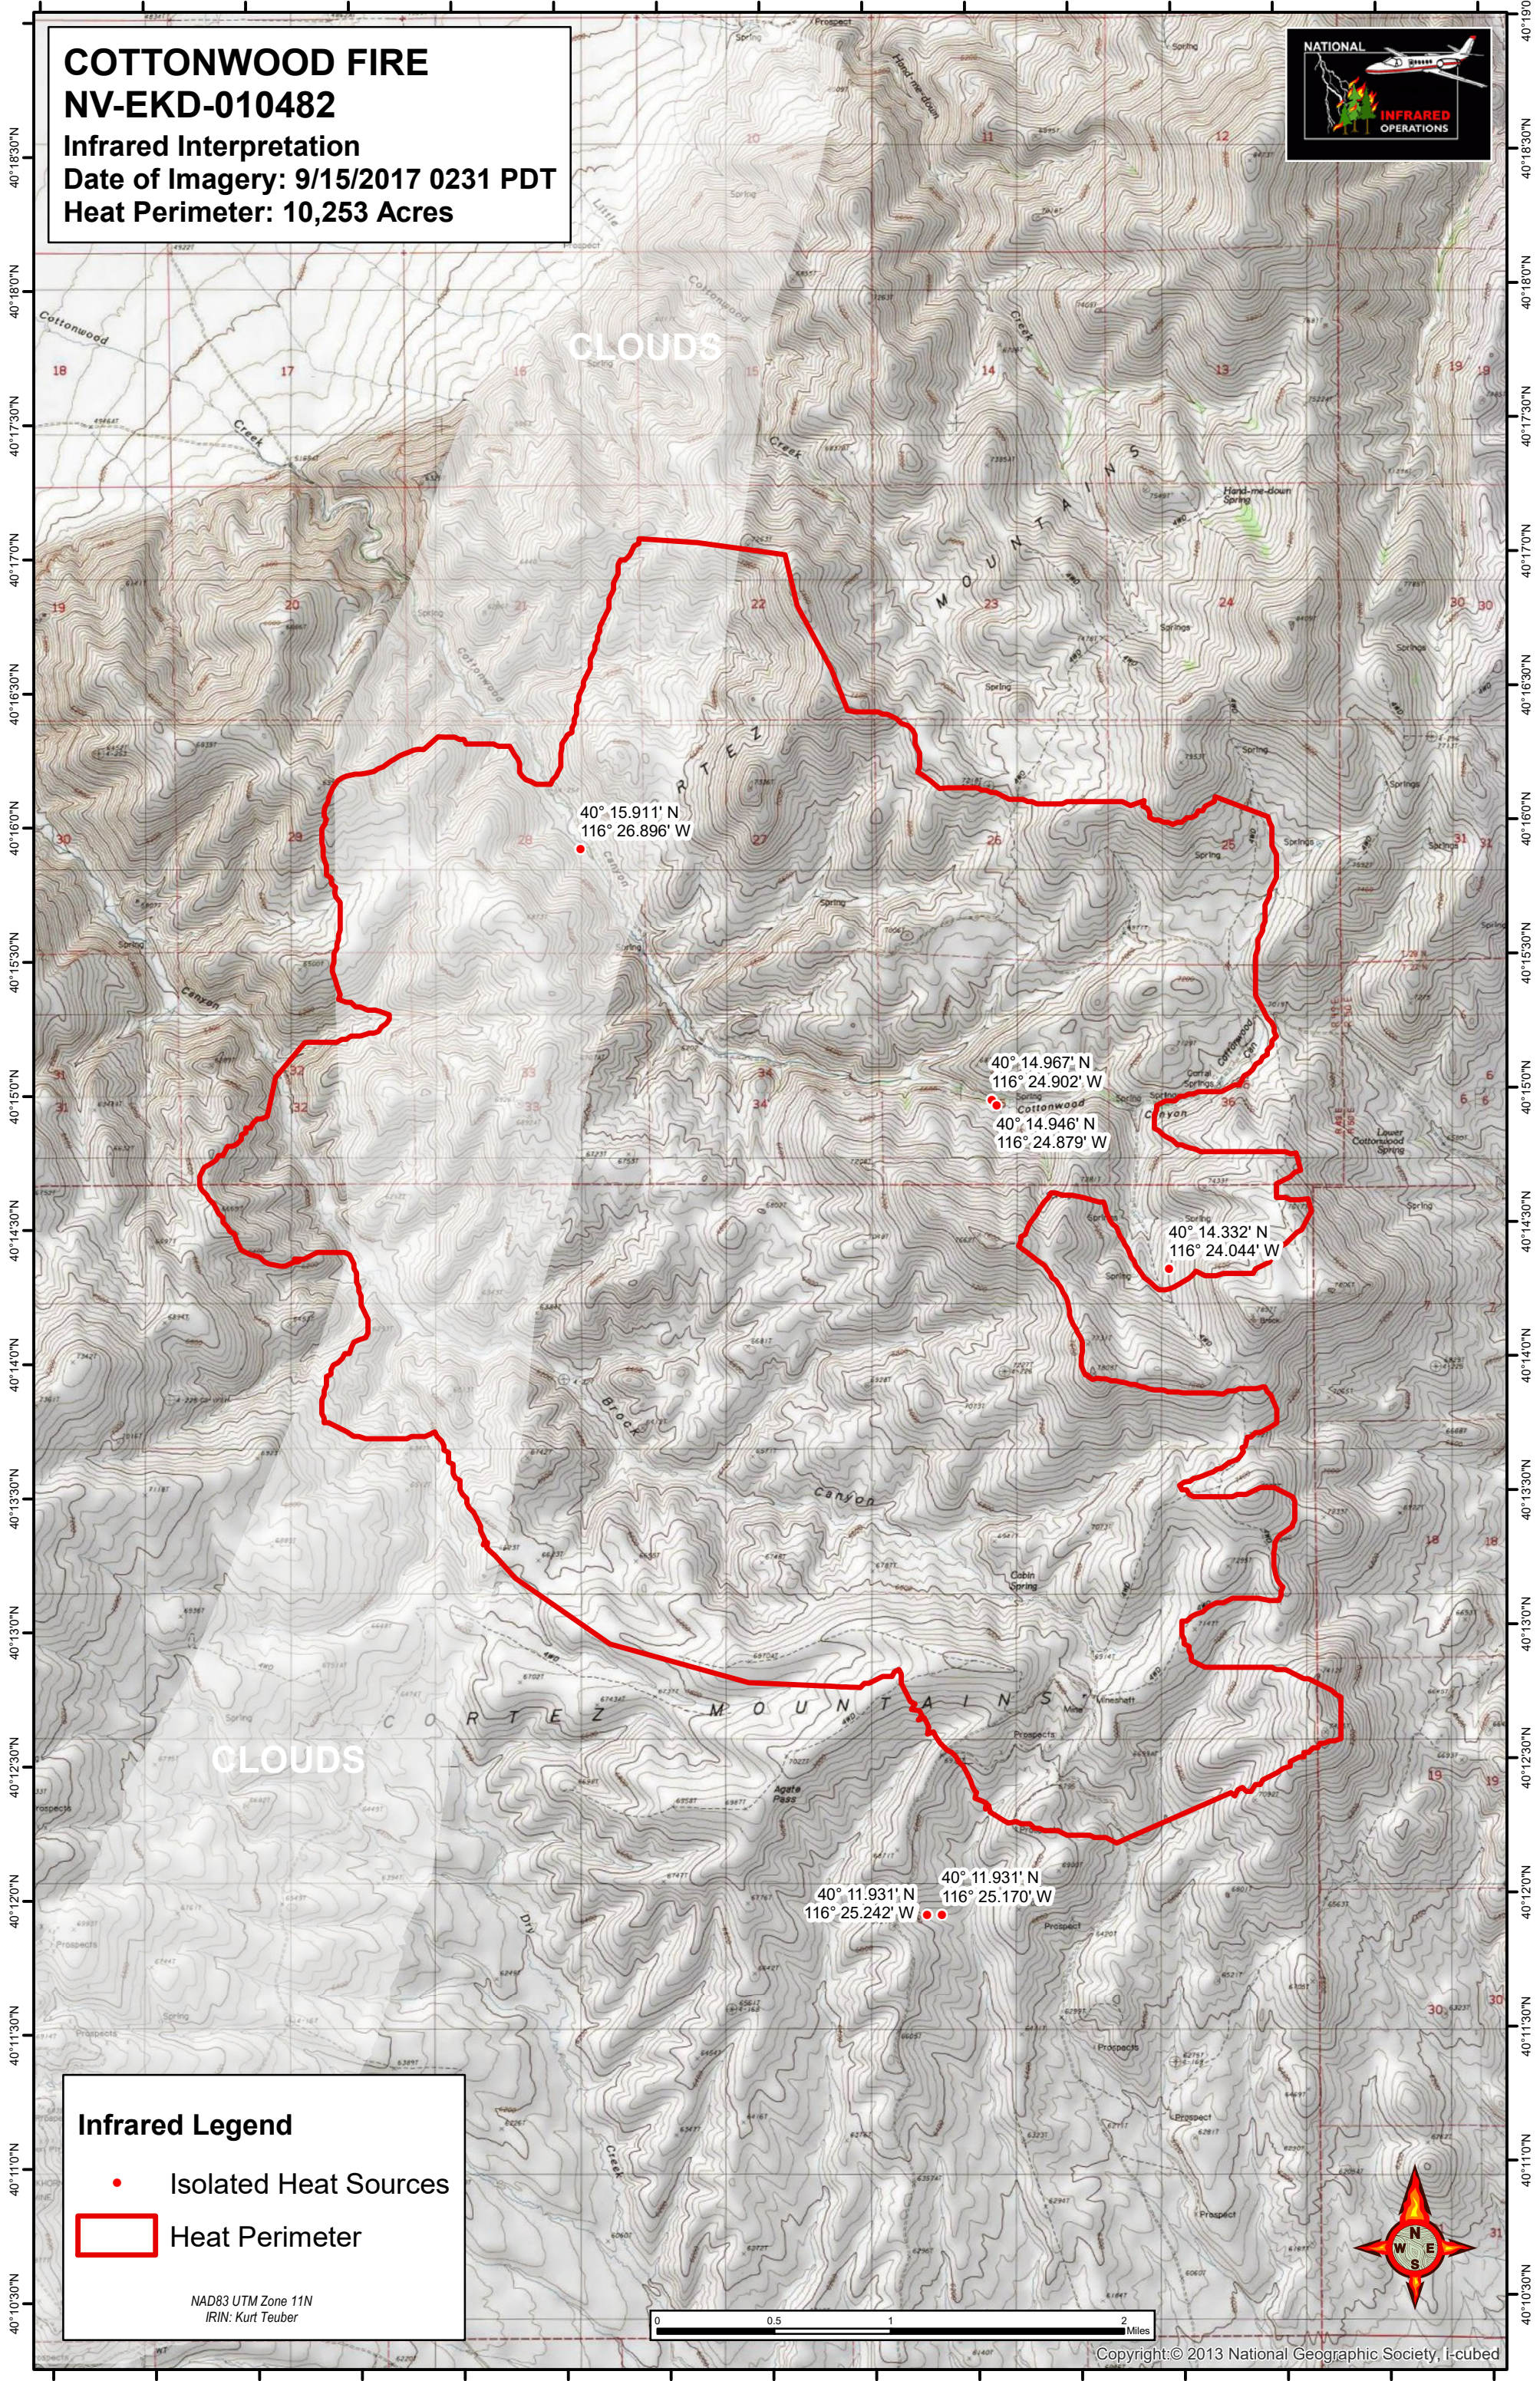

116°29'30"W 116°29'0"W 116°28'30"W 116°28'0"W 116°27'30"W 116°27'0"W 116°26'30"W 116°26'0"W 116°25'30"W 116°25'0"W 116°24'30"W 116°24'0"W 116°23'30"W 116°23'0"W 116°22'30"W

COTTONWOOD FIRE
NV-EKD-010482
Infrared Interpretation
Date of Imagery: 9/15/2017 0231 PDT
Heat Perimeter: 10,253 Acres

CLOUDS

CLOUDS

40° 15.911' N
116° 26.896' W

40° 14.967' N
116° 24.902' W
40° 14.946' N
116° 24.879' W

40° 14.332' N
116° 24.044' W

40° 11.931' N
116° 25.242' W
40° 11.931' N
116° 25.170' W

Infrared Legend

- Isolated Heat Sources
- ▭ Heat Perimeter

NAD83 UTM Zone 11N
IRIN: Kurt Teuber

116°29'30"W 116°29'0"W 116°28'30"W 116°28'0"W 116°27'30"W 116°27'0"W 116°26'30"W 116°26'0"W 116°25'30"W 116°25'0"W 116°24'30"W 116°24'0"W 116°23'30"W 116°23'0"W 116°22'30"W