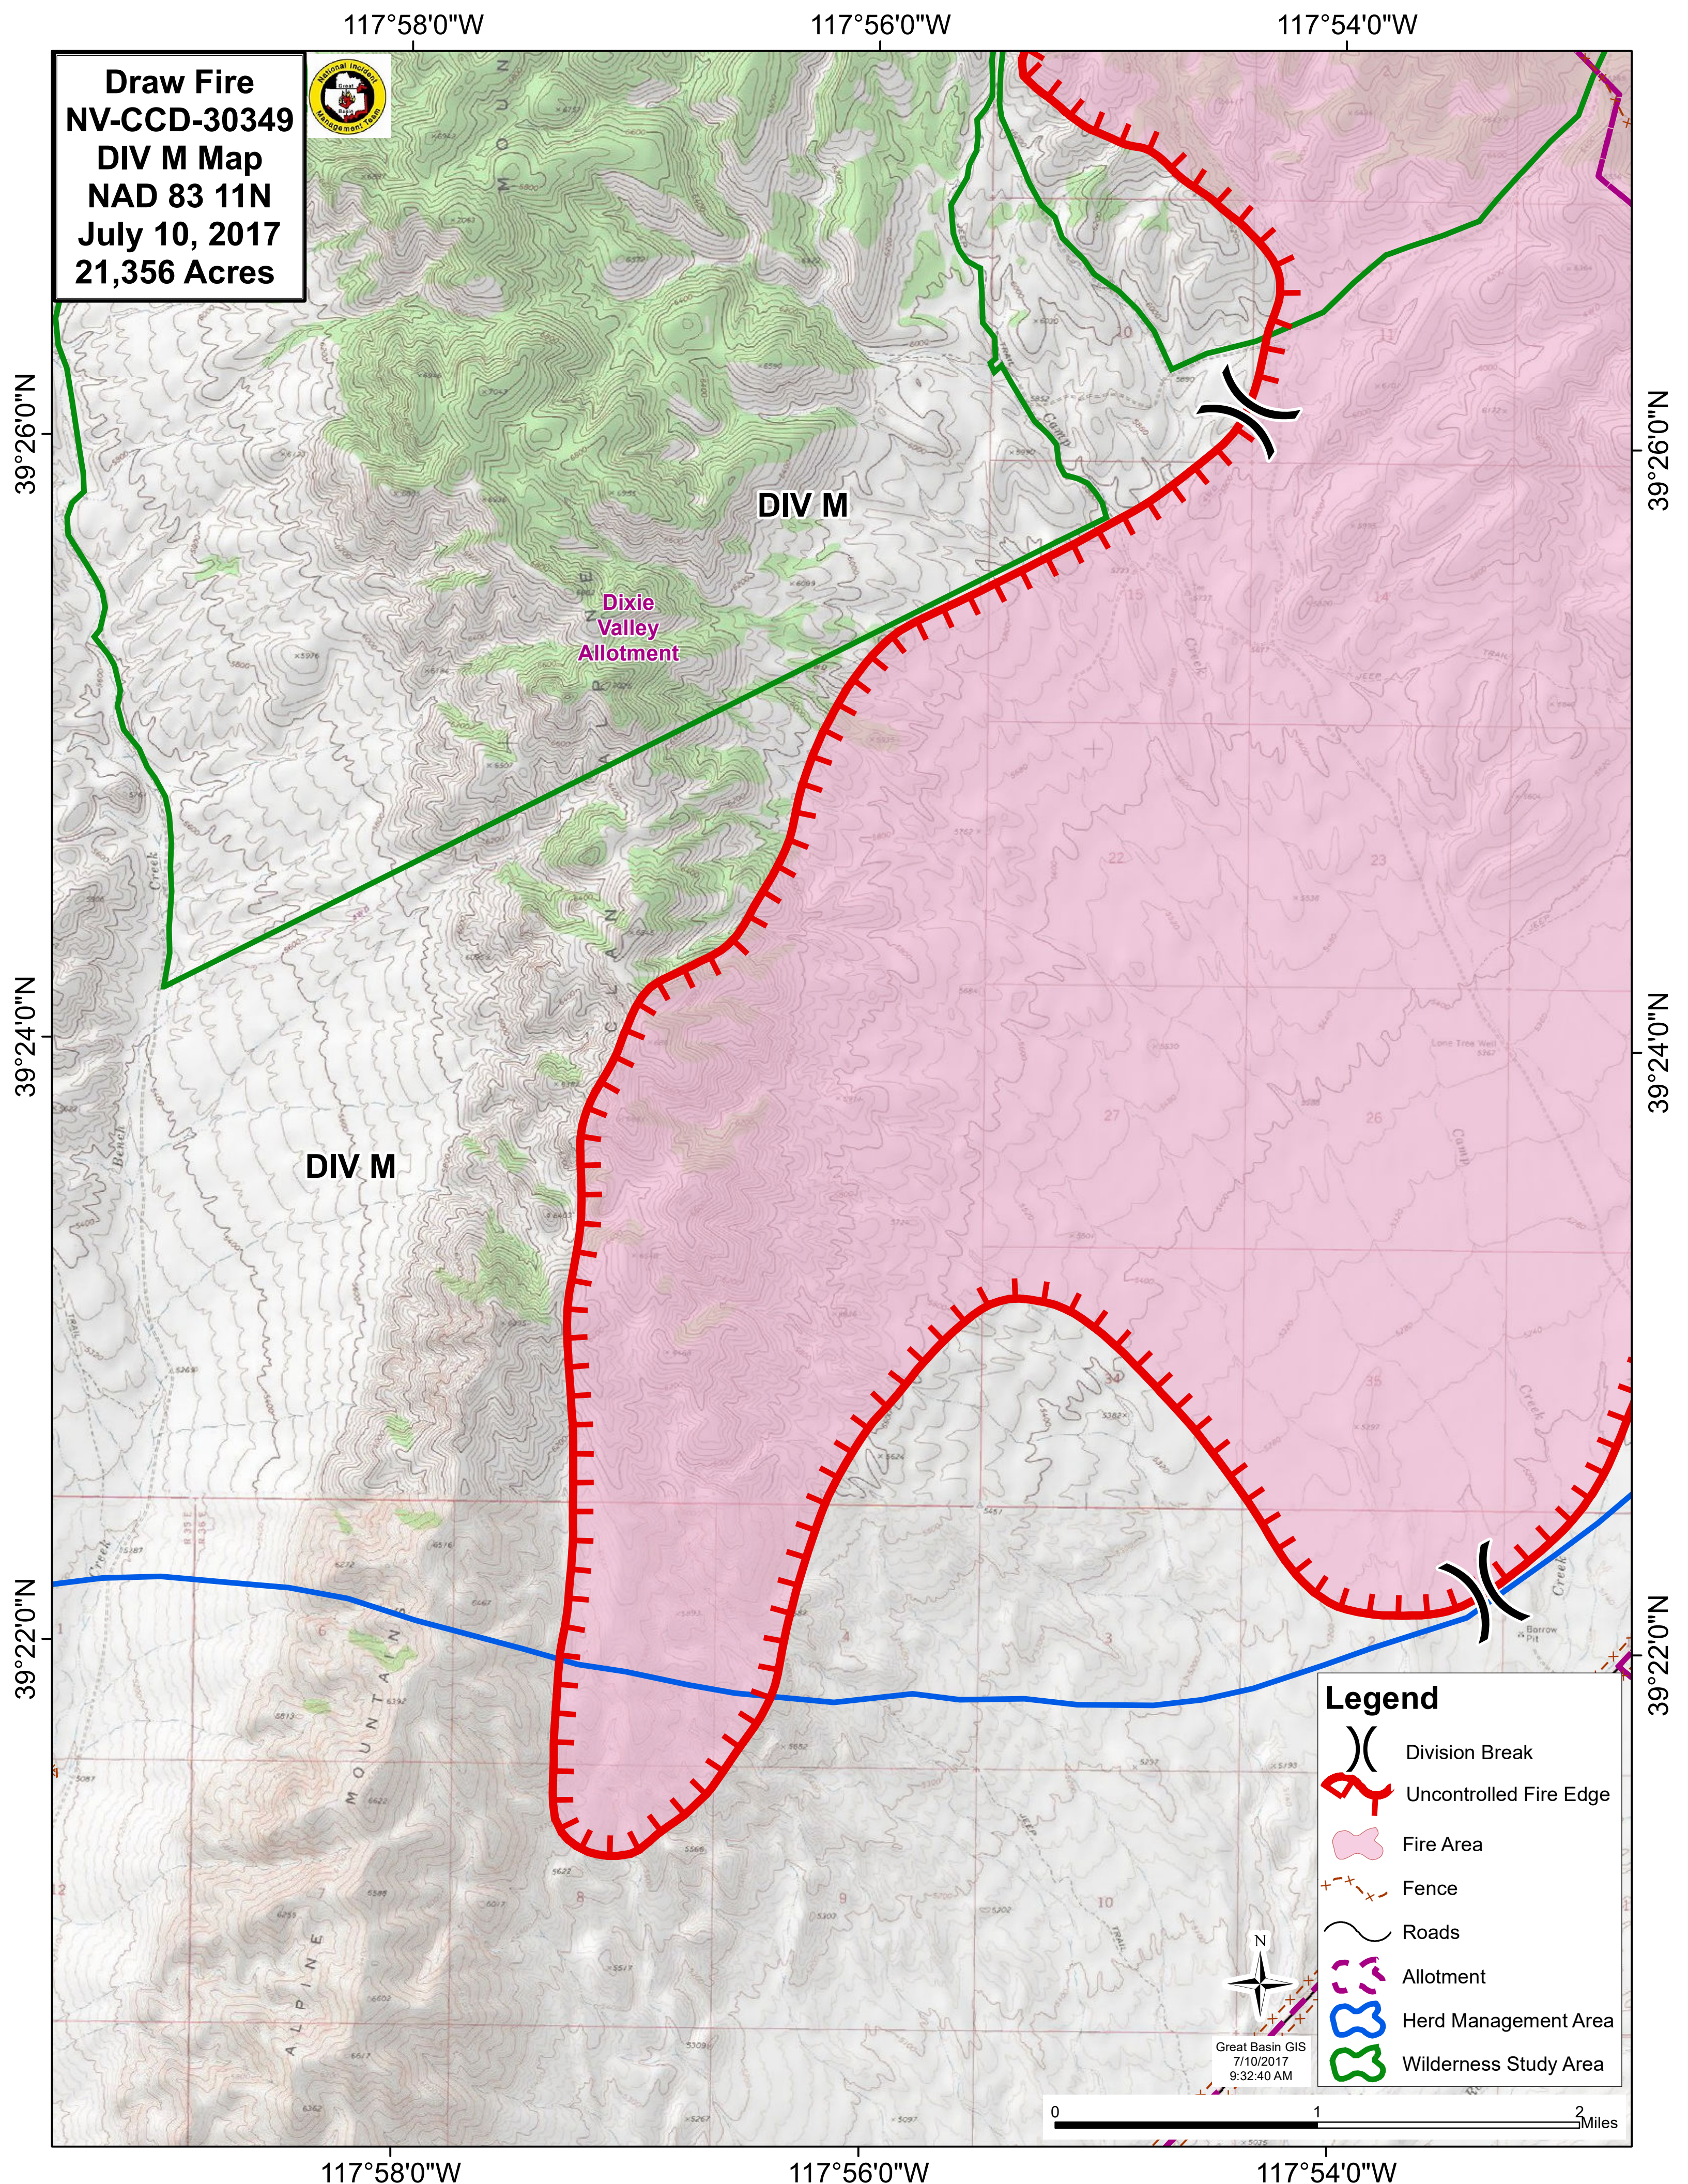

Draw Fire
NV-CCD-30349
DIV M Map
NAD 83 11N
July 10, 2017
21,356 Acres

DIV M

Dixie Valley Allotment

DIV M

Legend

- Division Break
- Uncontrolled Fire Edge
- Fire Area
- Fence
- Roads
- Allotment
- Herd Management Area
- Wilderness Study Area