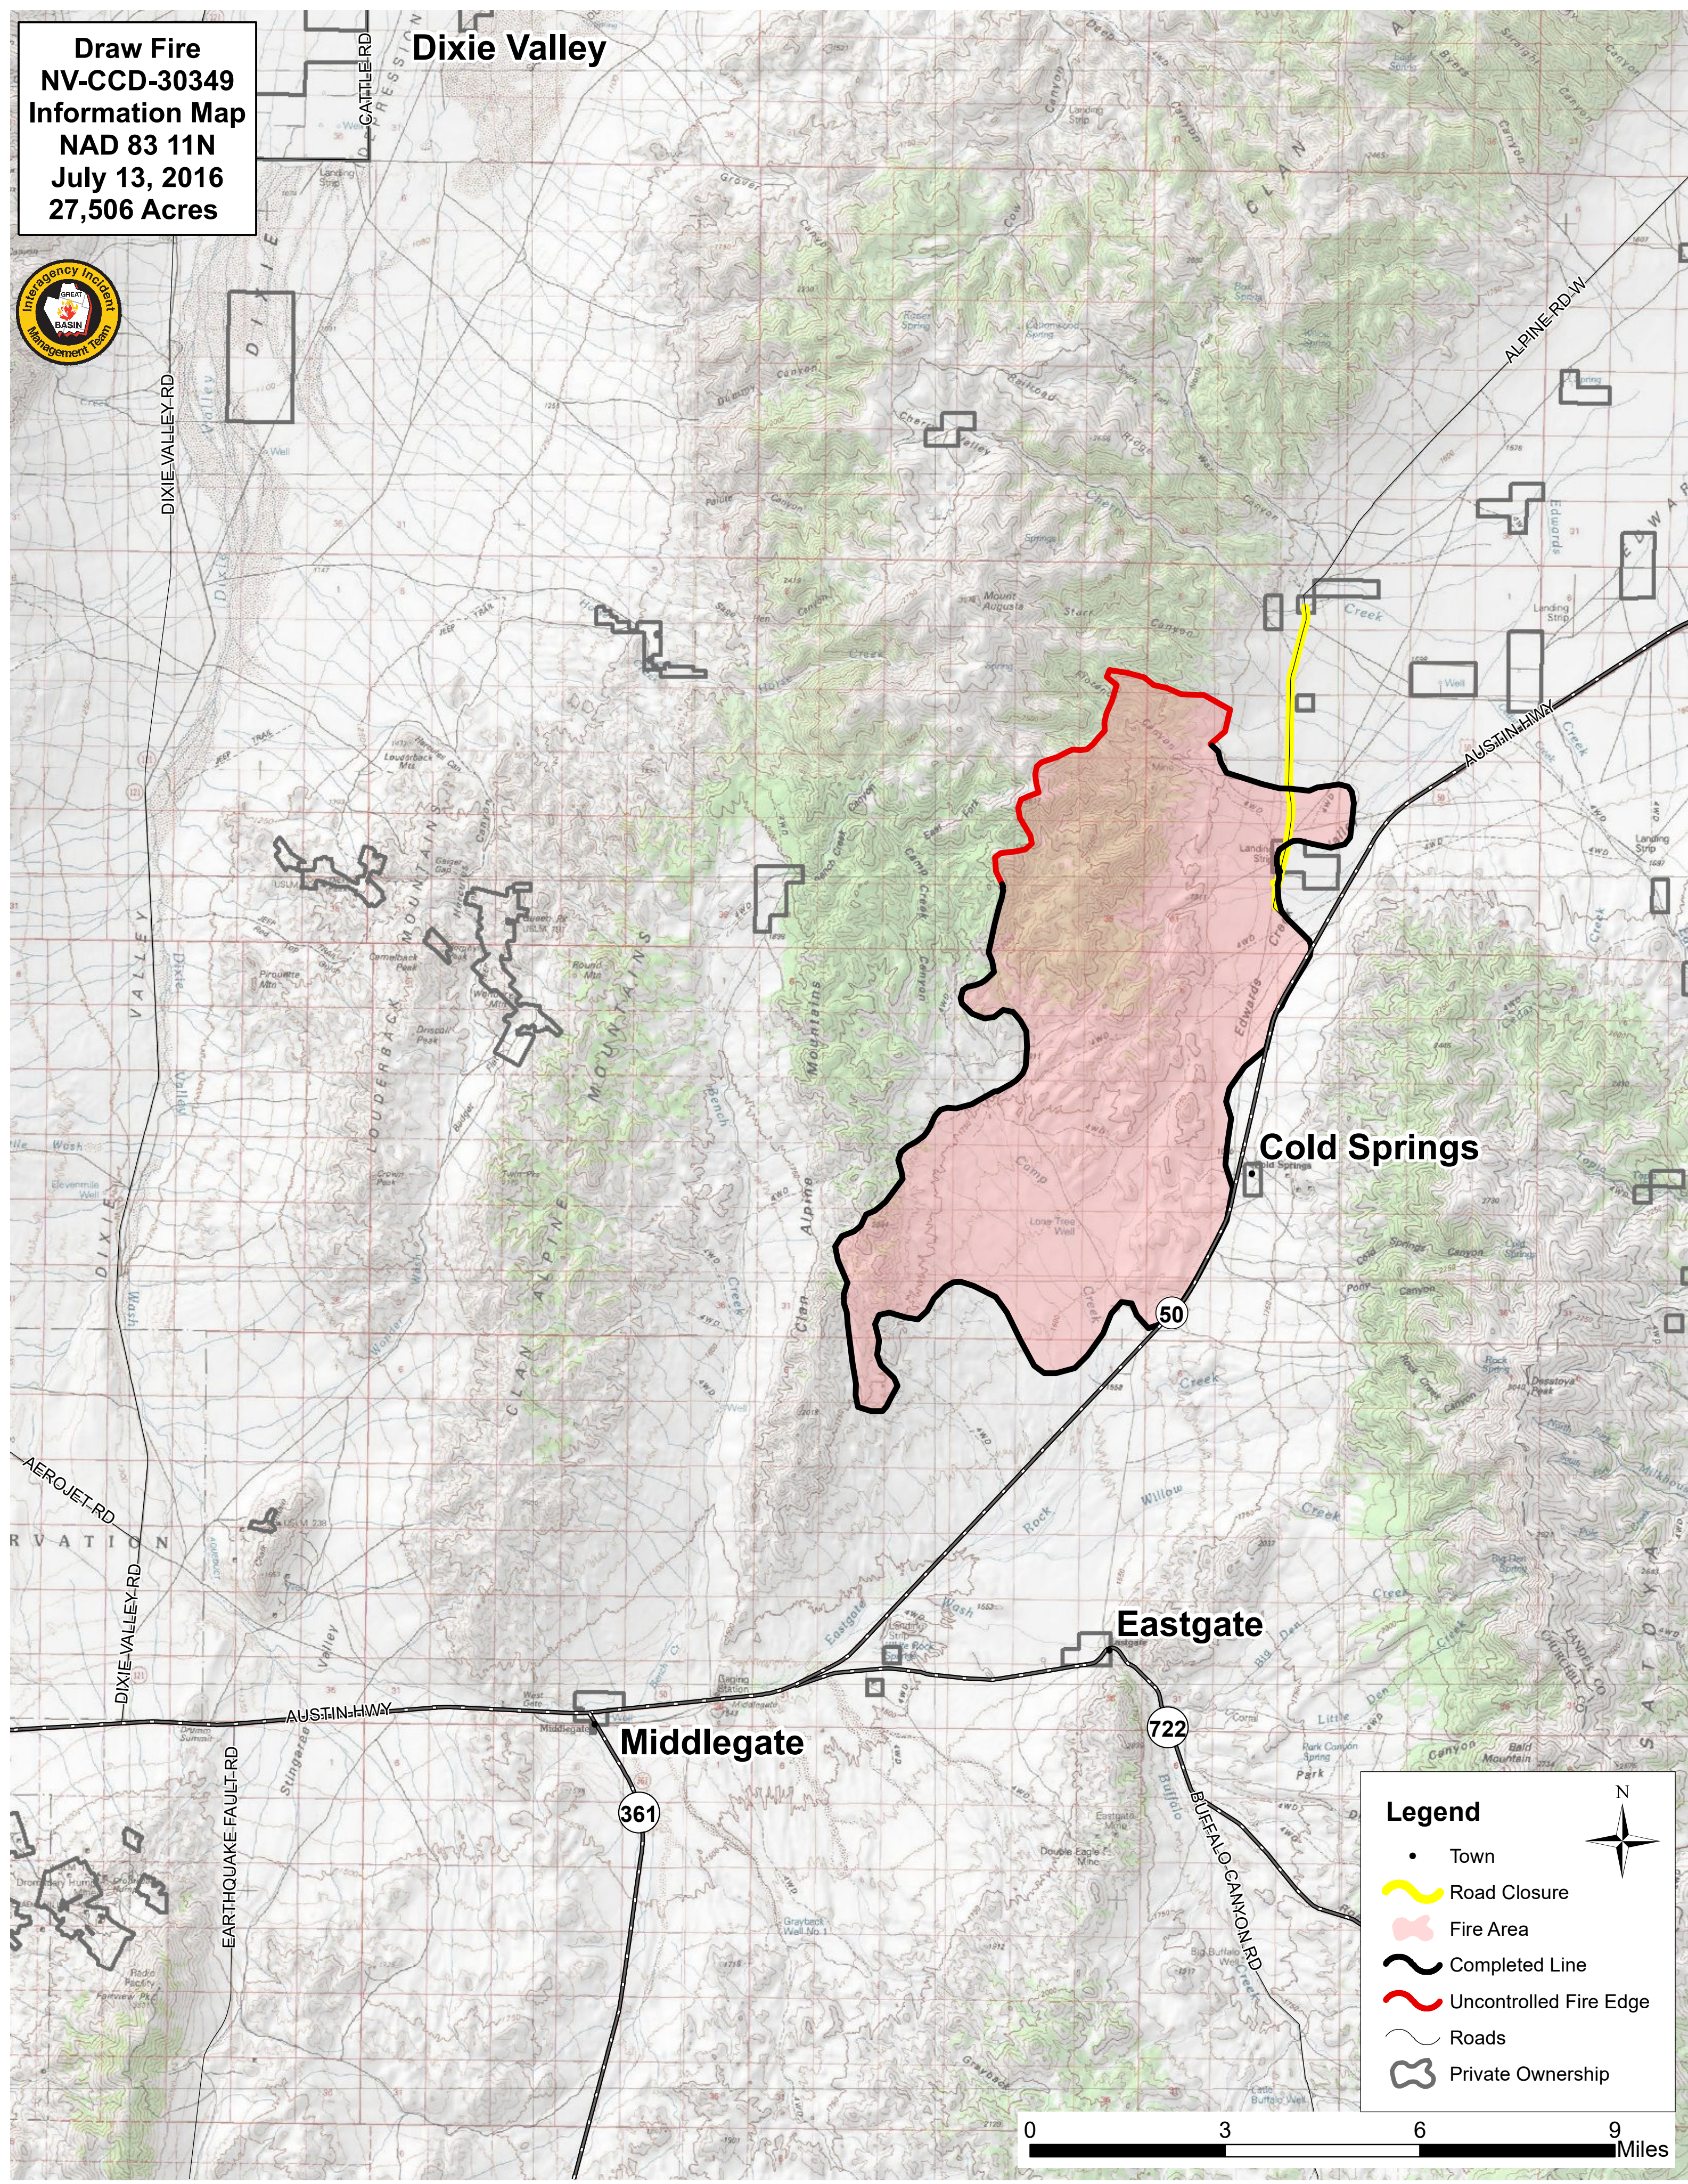

Draw Fire
NV-CCD-30349
Information Map
NAD 83 11N
July 13, 2016
27,506 Acres

Dixie Valley

Cold Springs

Eastgate

Middlegate

Legend

- Town
- Yellow wavy line: Road Closure
- Light red shaded area: Fire Area
- Black wavy line: Completed Line
- Red wavy line: Uncontrolled Fire Edge
- Thin black line: Roads
- Black outline: Private Ownership