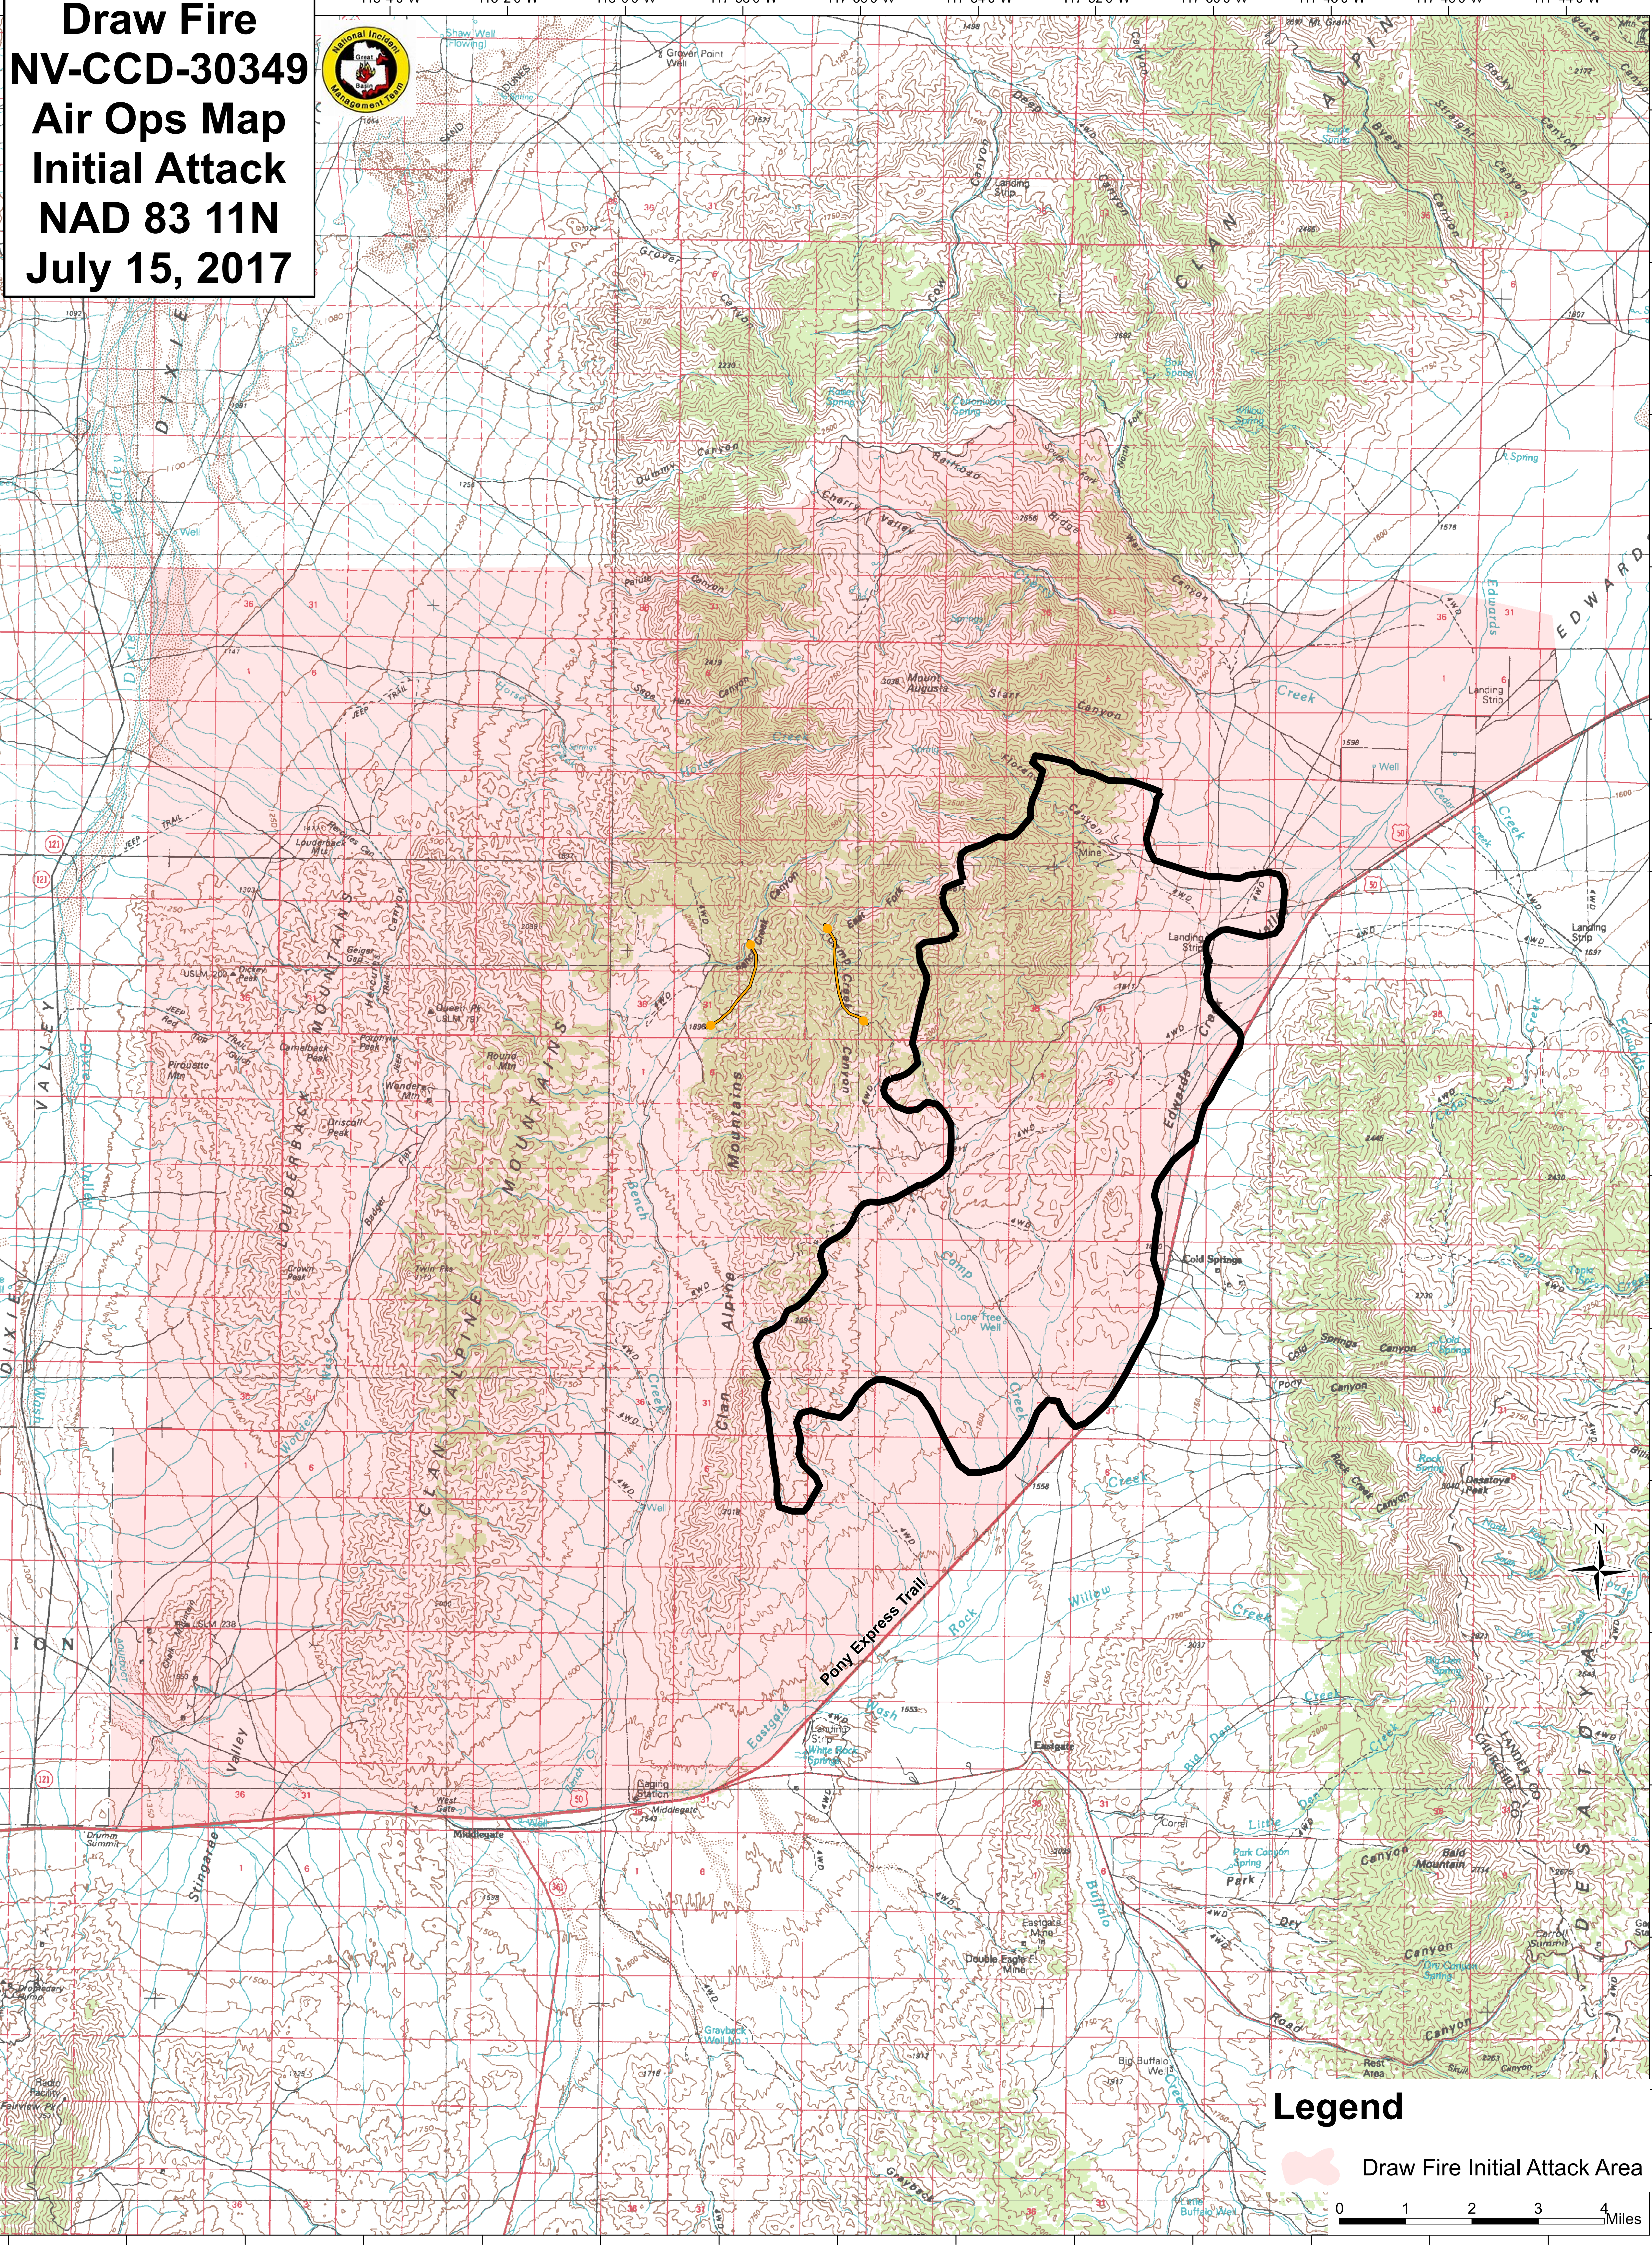

Draw Fire NV-CCD-30349 Air Ops Map Initial Attack NAD 83 11N July 15, 2017

Legend

 Draw Fire Initial Attack Area