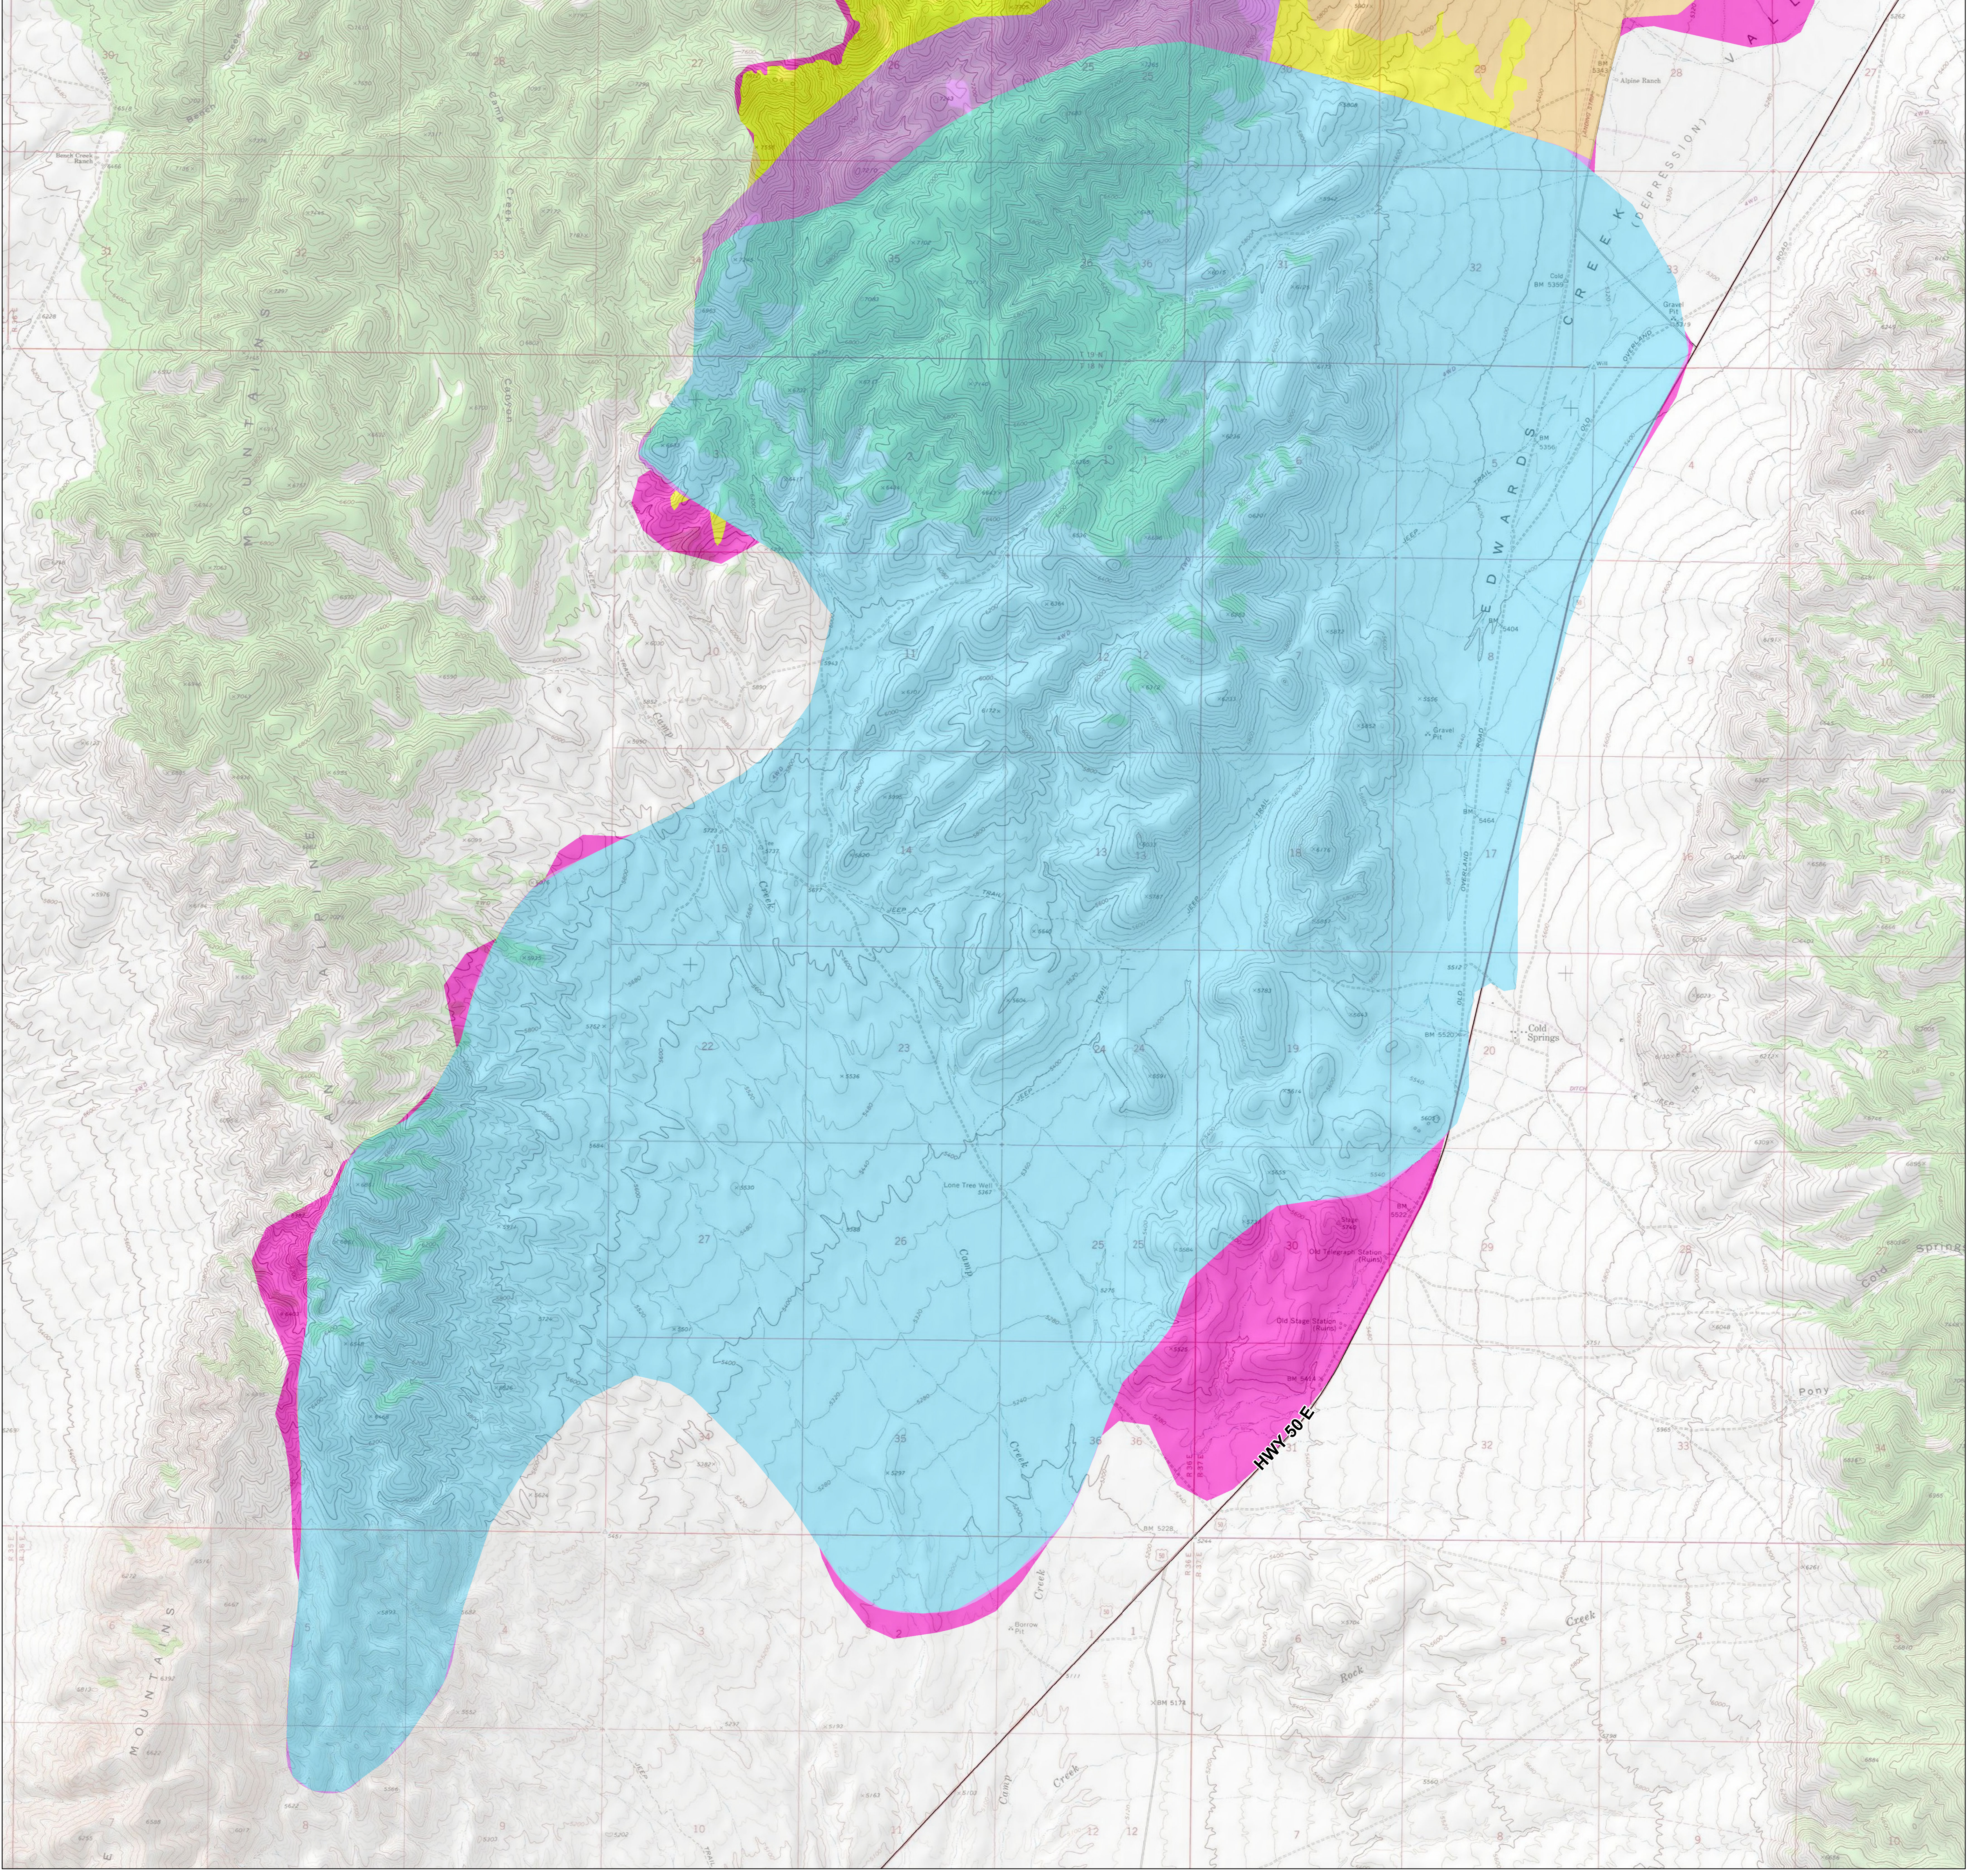

**Draw Fire
NV-CCD-30349
Progression Map
NAD 83 11N
July 14, 2017
27,506**

- July 13-14, 2017 27,506 Acres
- July 12, 2017 26,872 Acres
- July 11, 2017 25,249 Acres
- July 11 Early AM, 2017 24,220 Acres
- July 10, 2017 22,221 Acres
- July 9, 2017 21,553 Acres

0 1 2 3 4 5 Miles