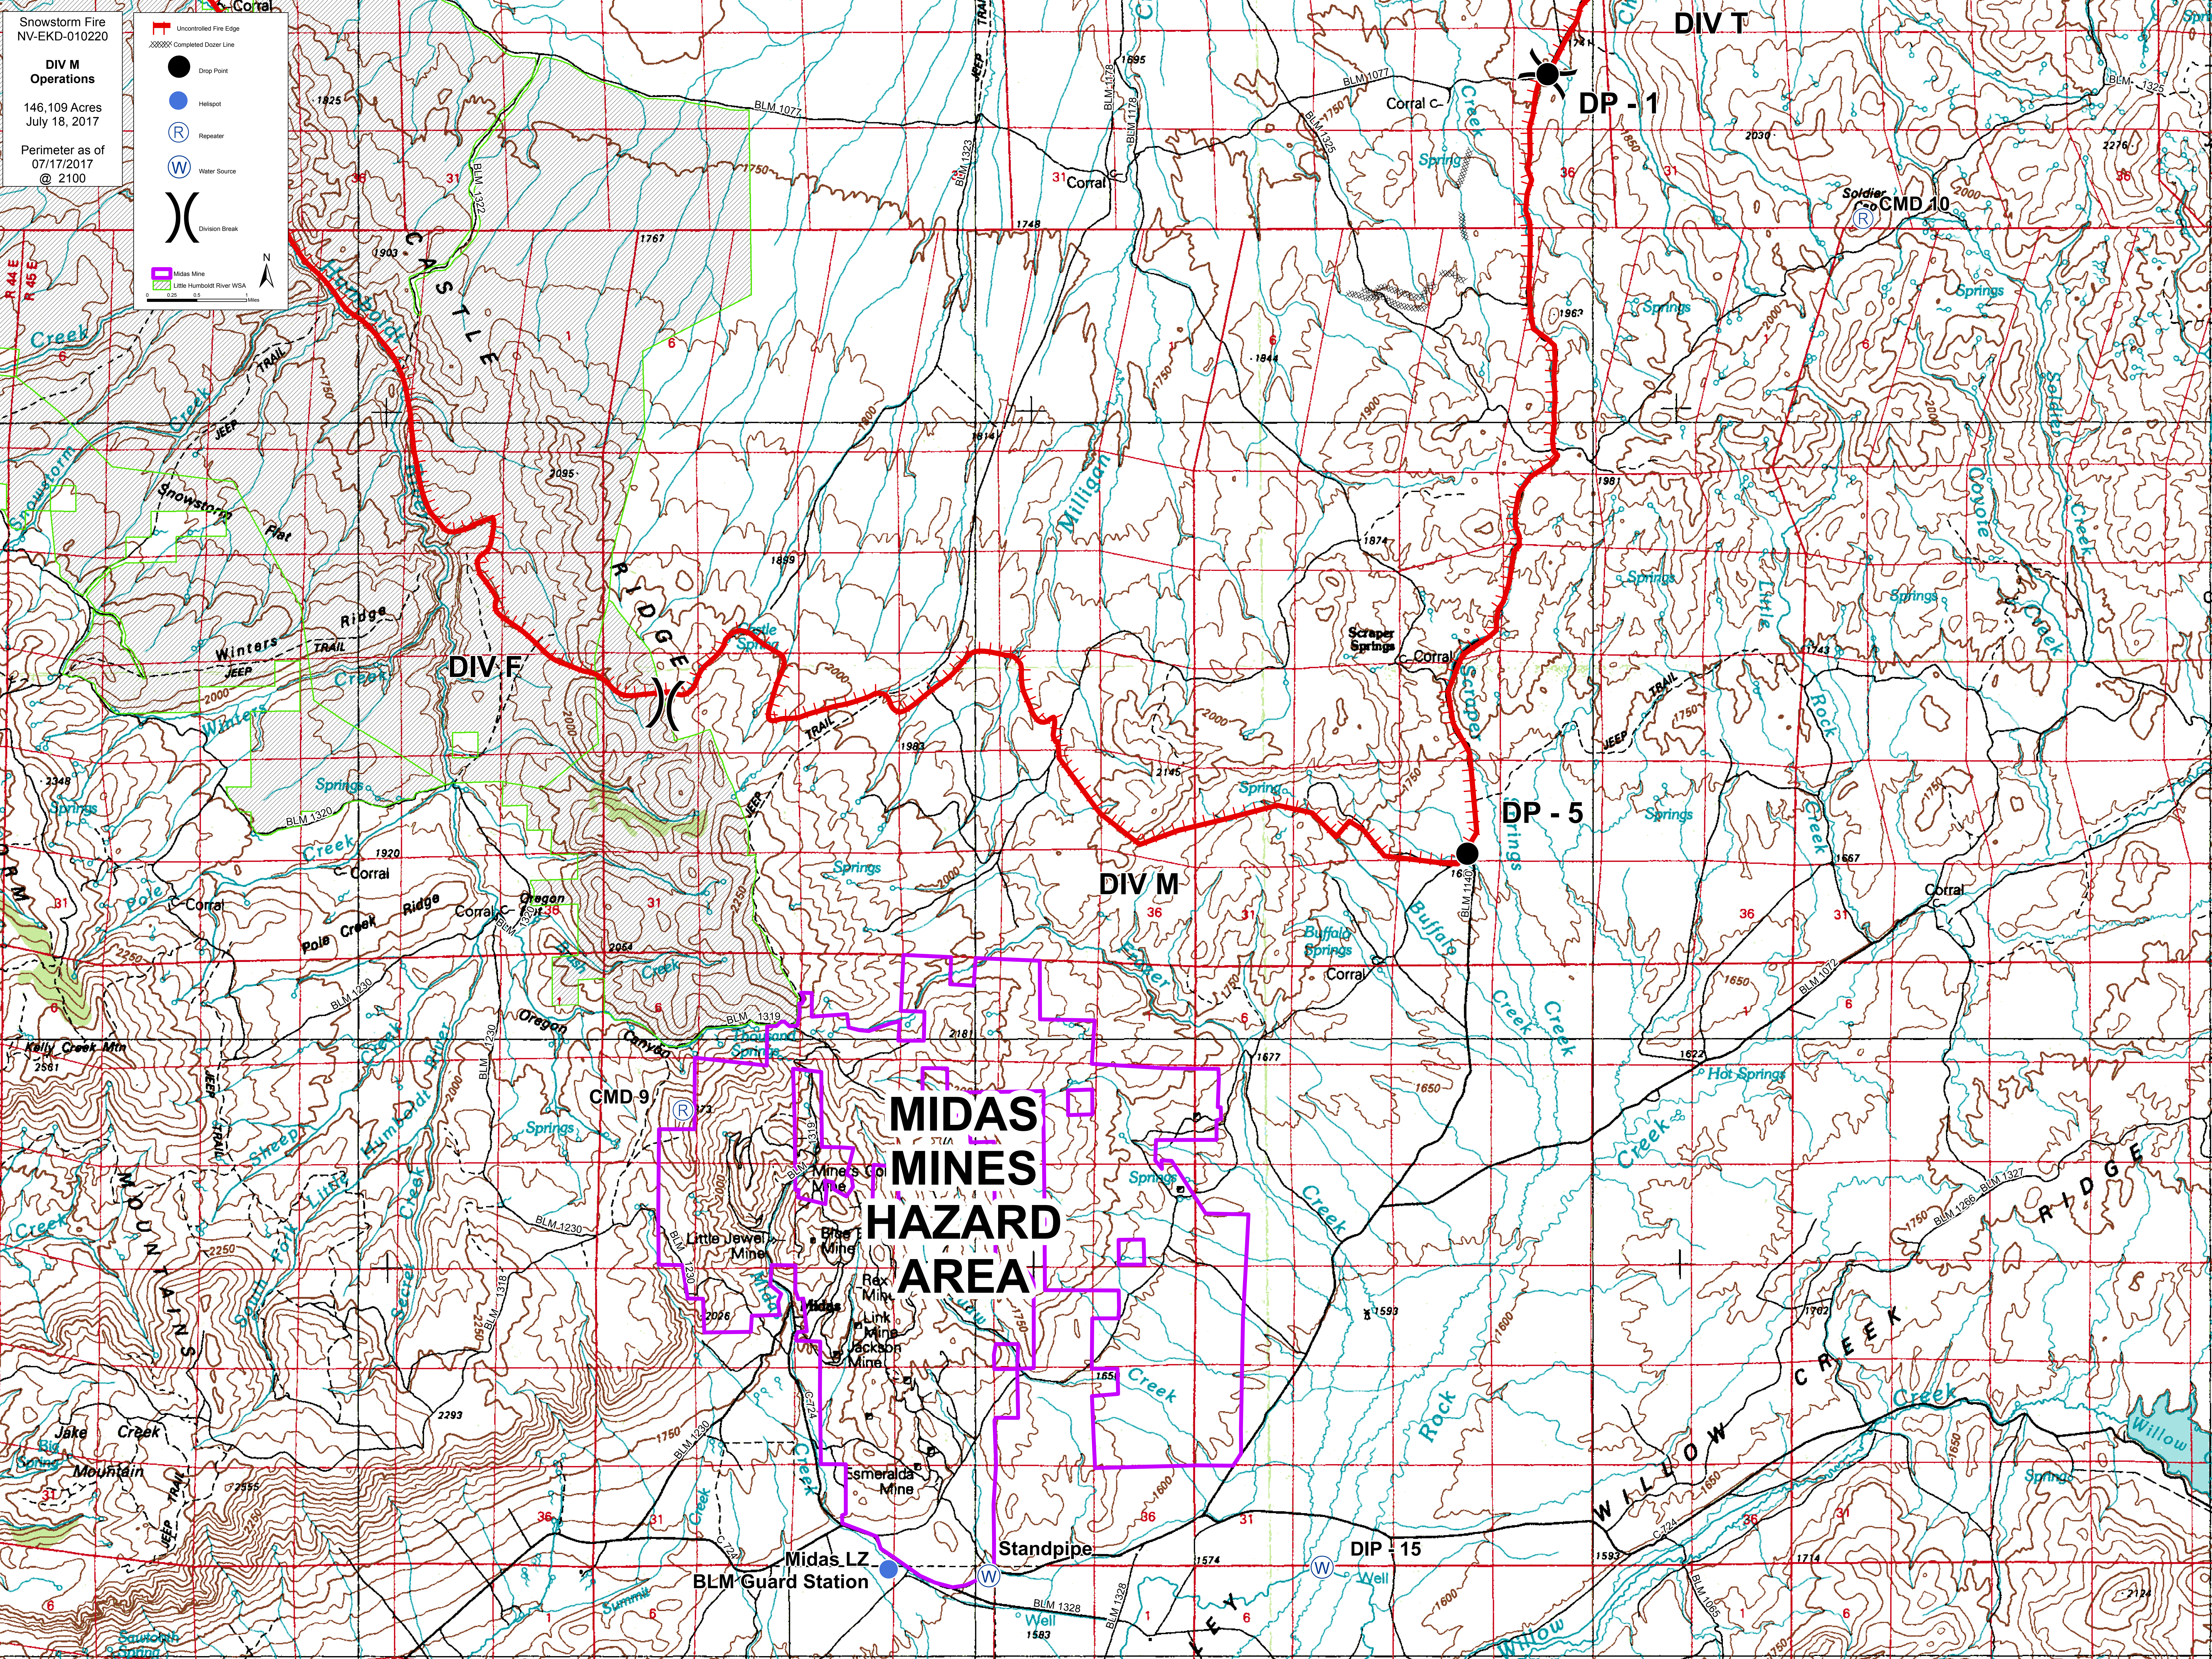

Showstorm Fire
 NV-EKD-010220
DIV M
 Operations
 146,109 Acres
 July 18, 2017
 Perimeter as of
 07/17/2017
 @ 2100

- Uncontrolled Fire Edge
- Completed Outer Line
- Drip Point
- Hotspot
- Repeater
- Water Source
- Division Break
- Midas Mine
- Little Humboldt River WSA

0 0.25 0.5 1 Miles
 N

MIDAS
MINES
HAZARD
AREA

DP - 1

DP - 5

DIP - 15

DIV F

DIV M

DIV T

CMD 9

CMD 10

BLM Guard Station

Standpipe

Midas LZ

Mines Co Mine
 Little Jewel Mine
 Rex Link Mine
 Jackson Mine
 Esmeralda Mine