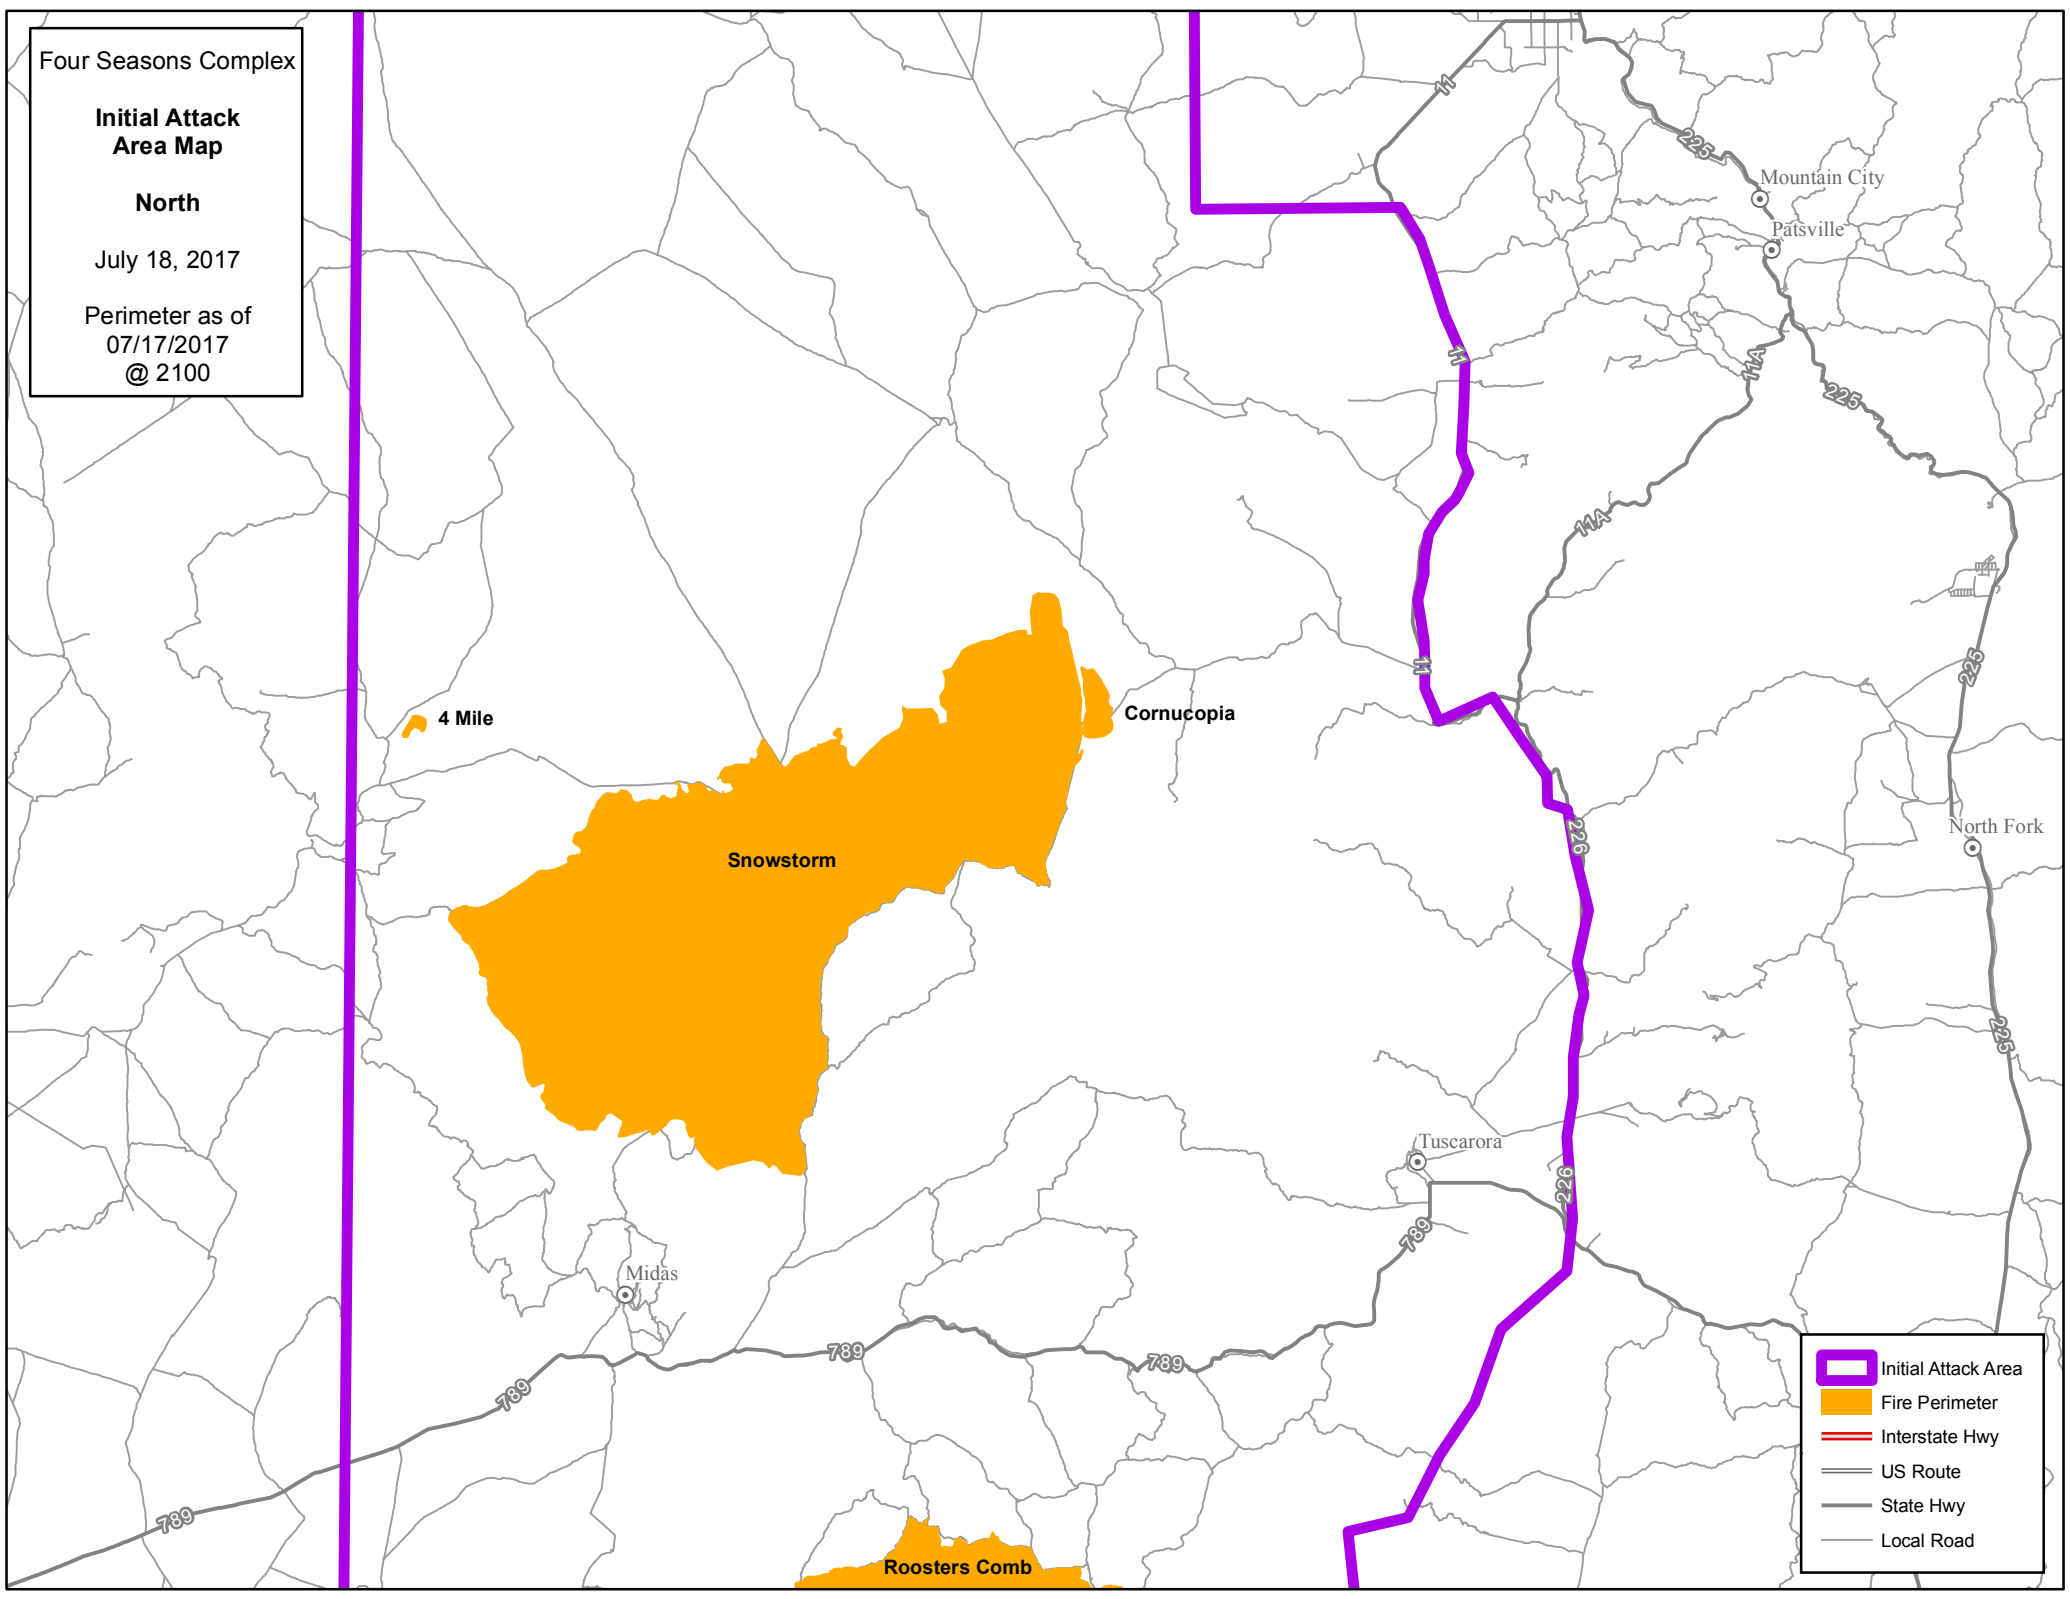

Four Seasons Complex

**Initial Attack  
Area Map**

**North**

July 18, 2017

Perimeter as of  
07/17/2017  
@ 2100

-  Initial Attack Area
-  Fire Perimeter
-  Interstate Hwy
-  US Route
-  State Hwy
-  Local Road