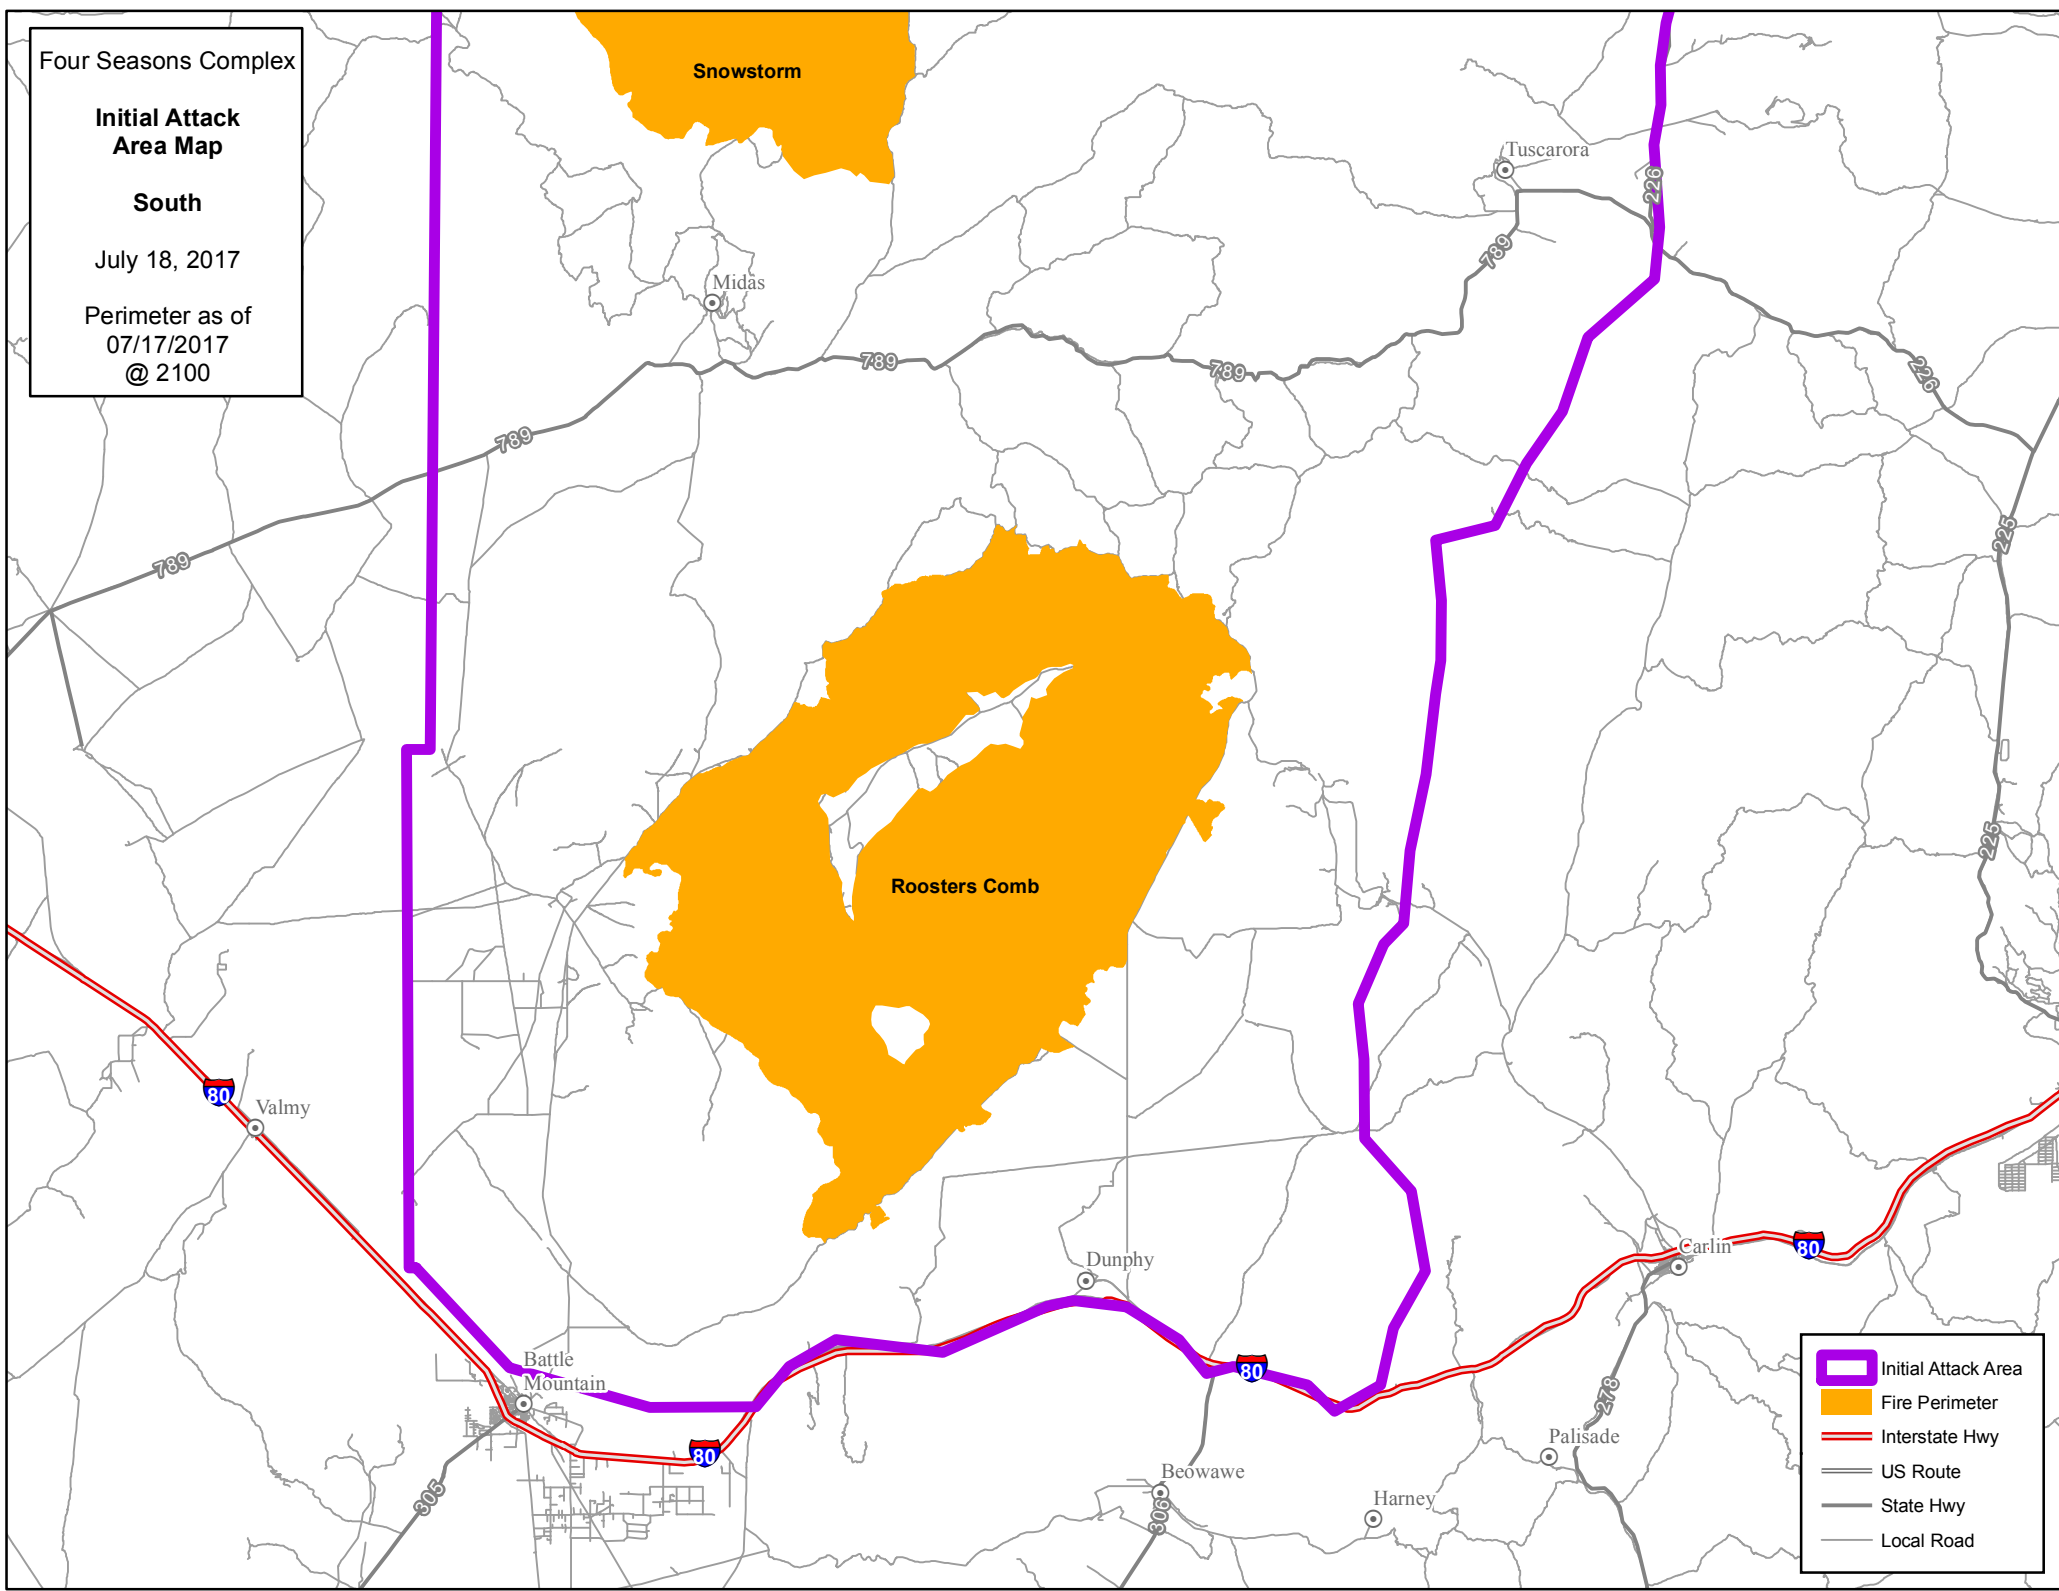

Four Seasons Complex

**Initial Attack
Area Map**

South

July 18, 2017

Perimeter as of
07/17/2017
@ 2100

-  Initial Attack Area
-  Fire Perimeter
-  Interstate Hwy
-  US Route
-  State Hwy
-  Local Road