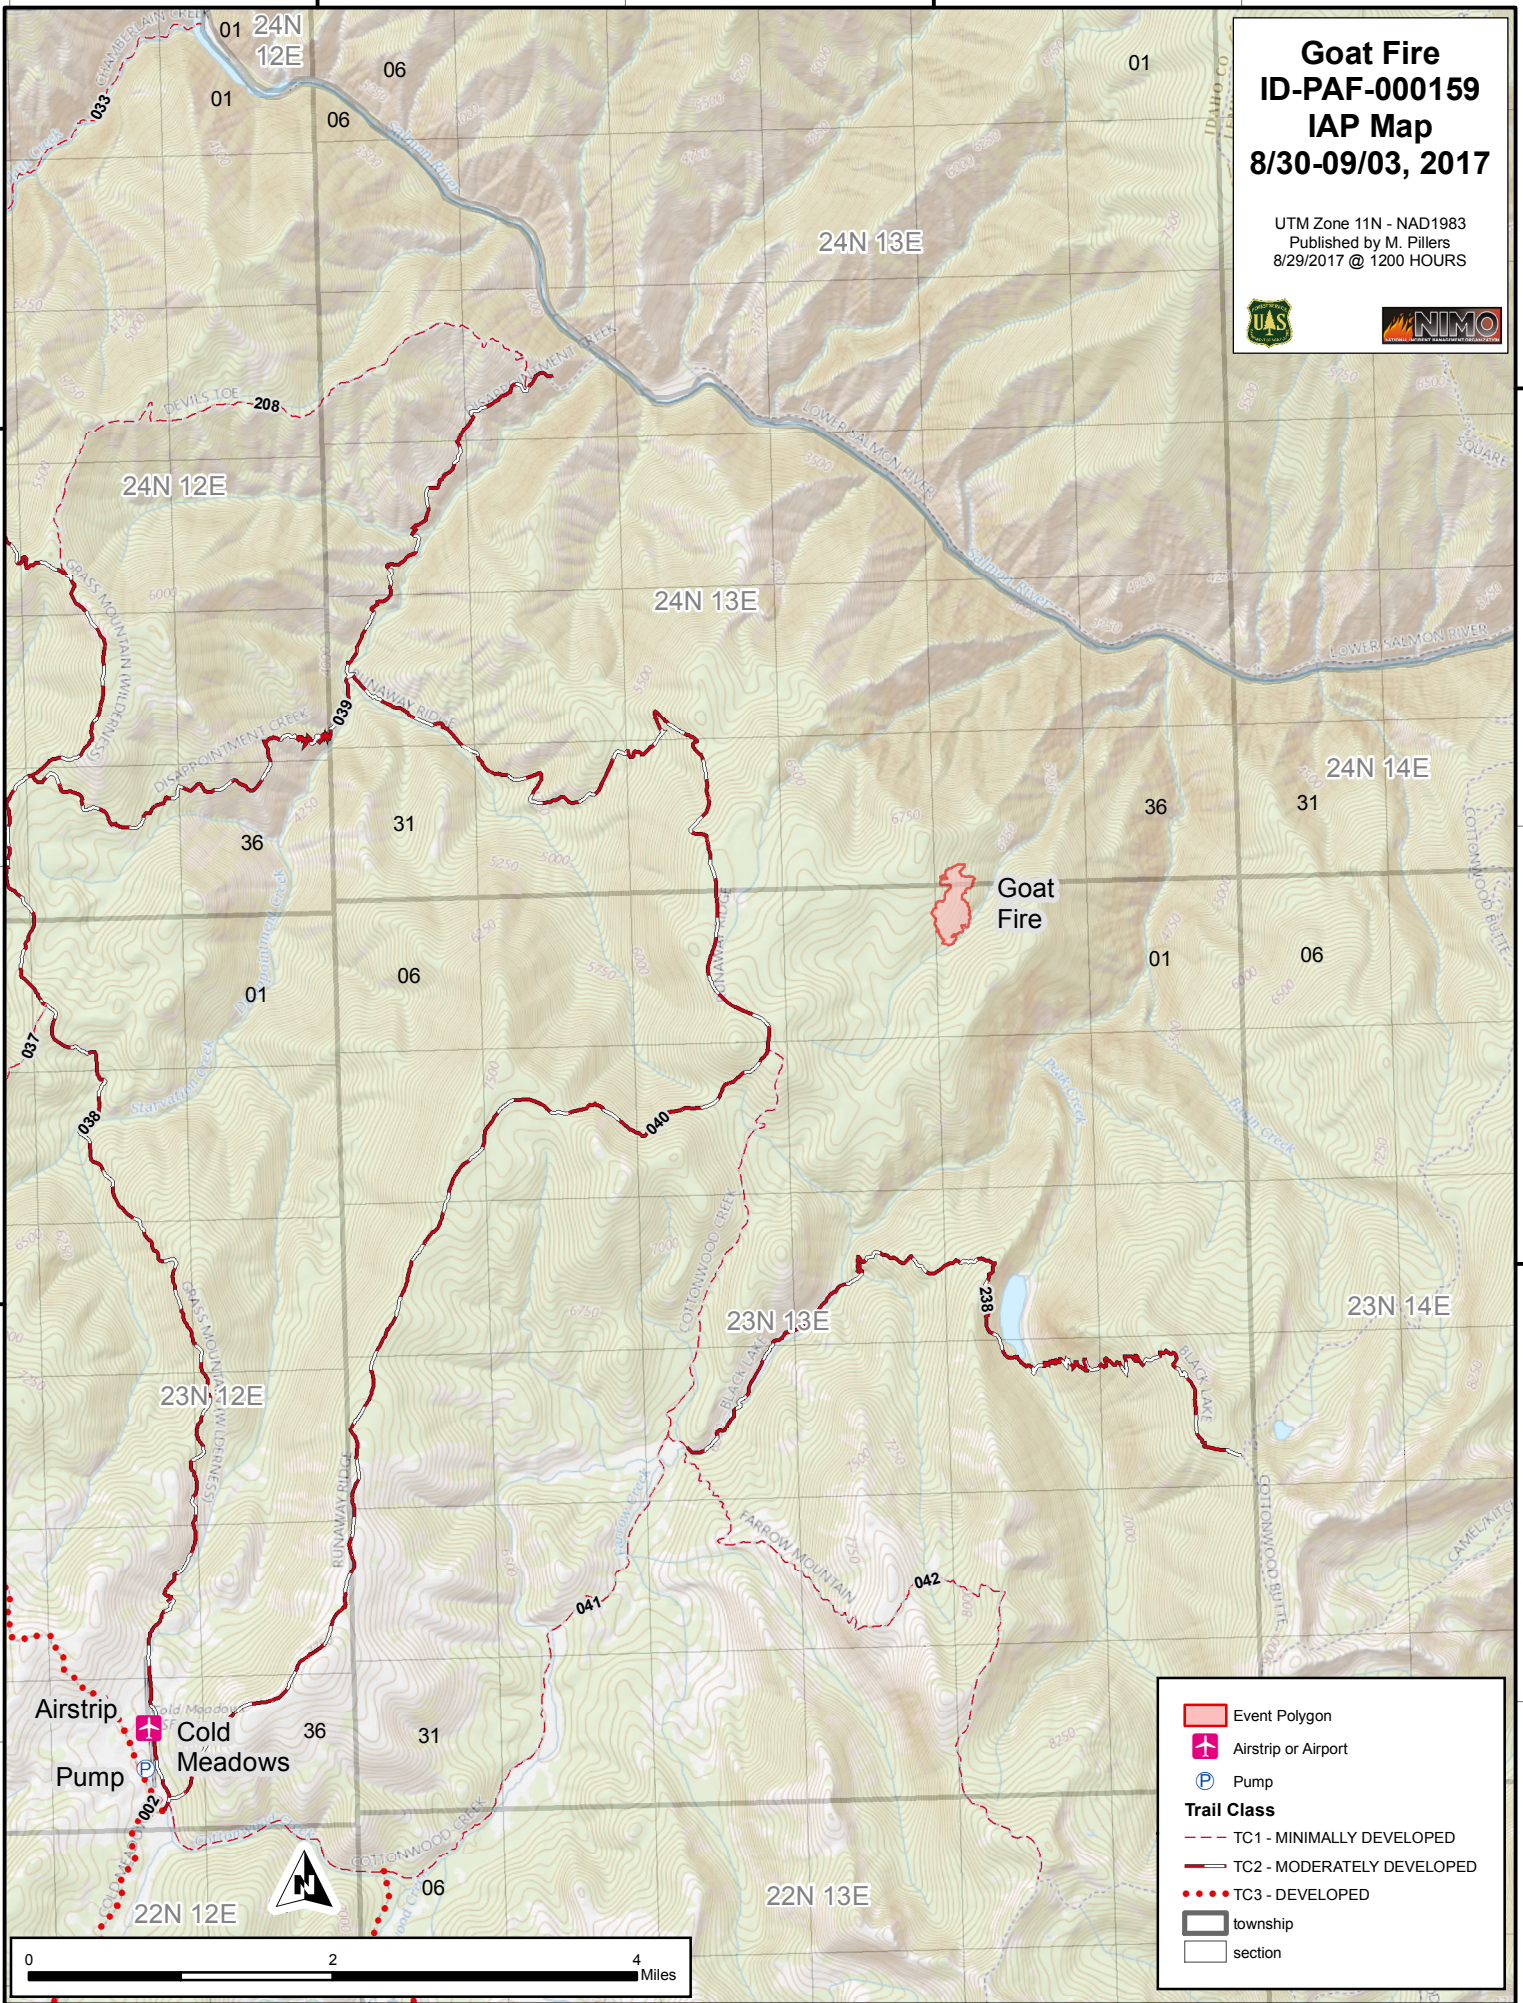

114°55'W

114°50'W

# Goat Fire ID-PAF-000159 IAP Map 8/30-09/03, 2017

UTM Zone 11N - NAD1983  
Published by M. Pillers  
8/29/2017 @ 1200 HOURS

45°25'N

45°25'N

45°20'N

45°20'N

	Event Polygon
	Airstrip or Airport
	Pump
<b>Trail Class</b>	
	TC1 - MINIMALLY DEVELOPED
	TC2 - MODERATELY DEVELOPED
	TC3 - DEVELOPED
	township
	section

Airstrip  
Pump  
Cold Meadows

114°55'W

114°50'W