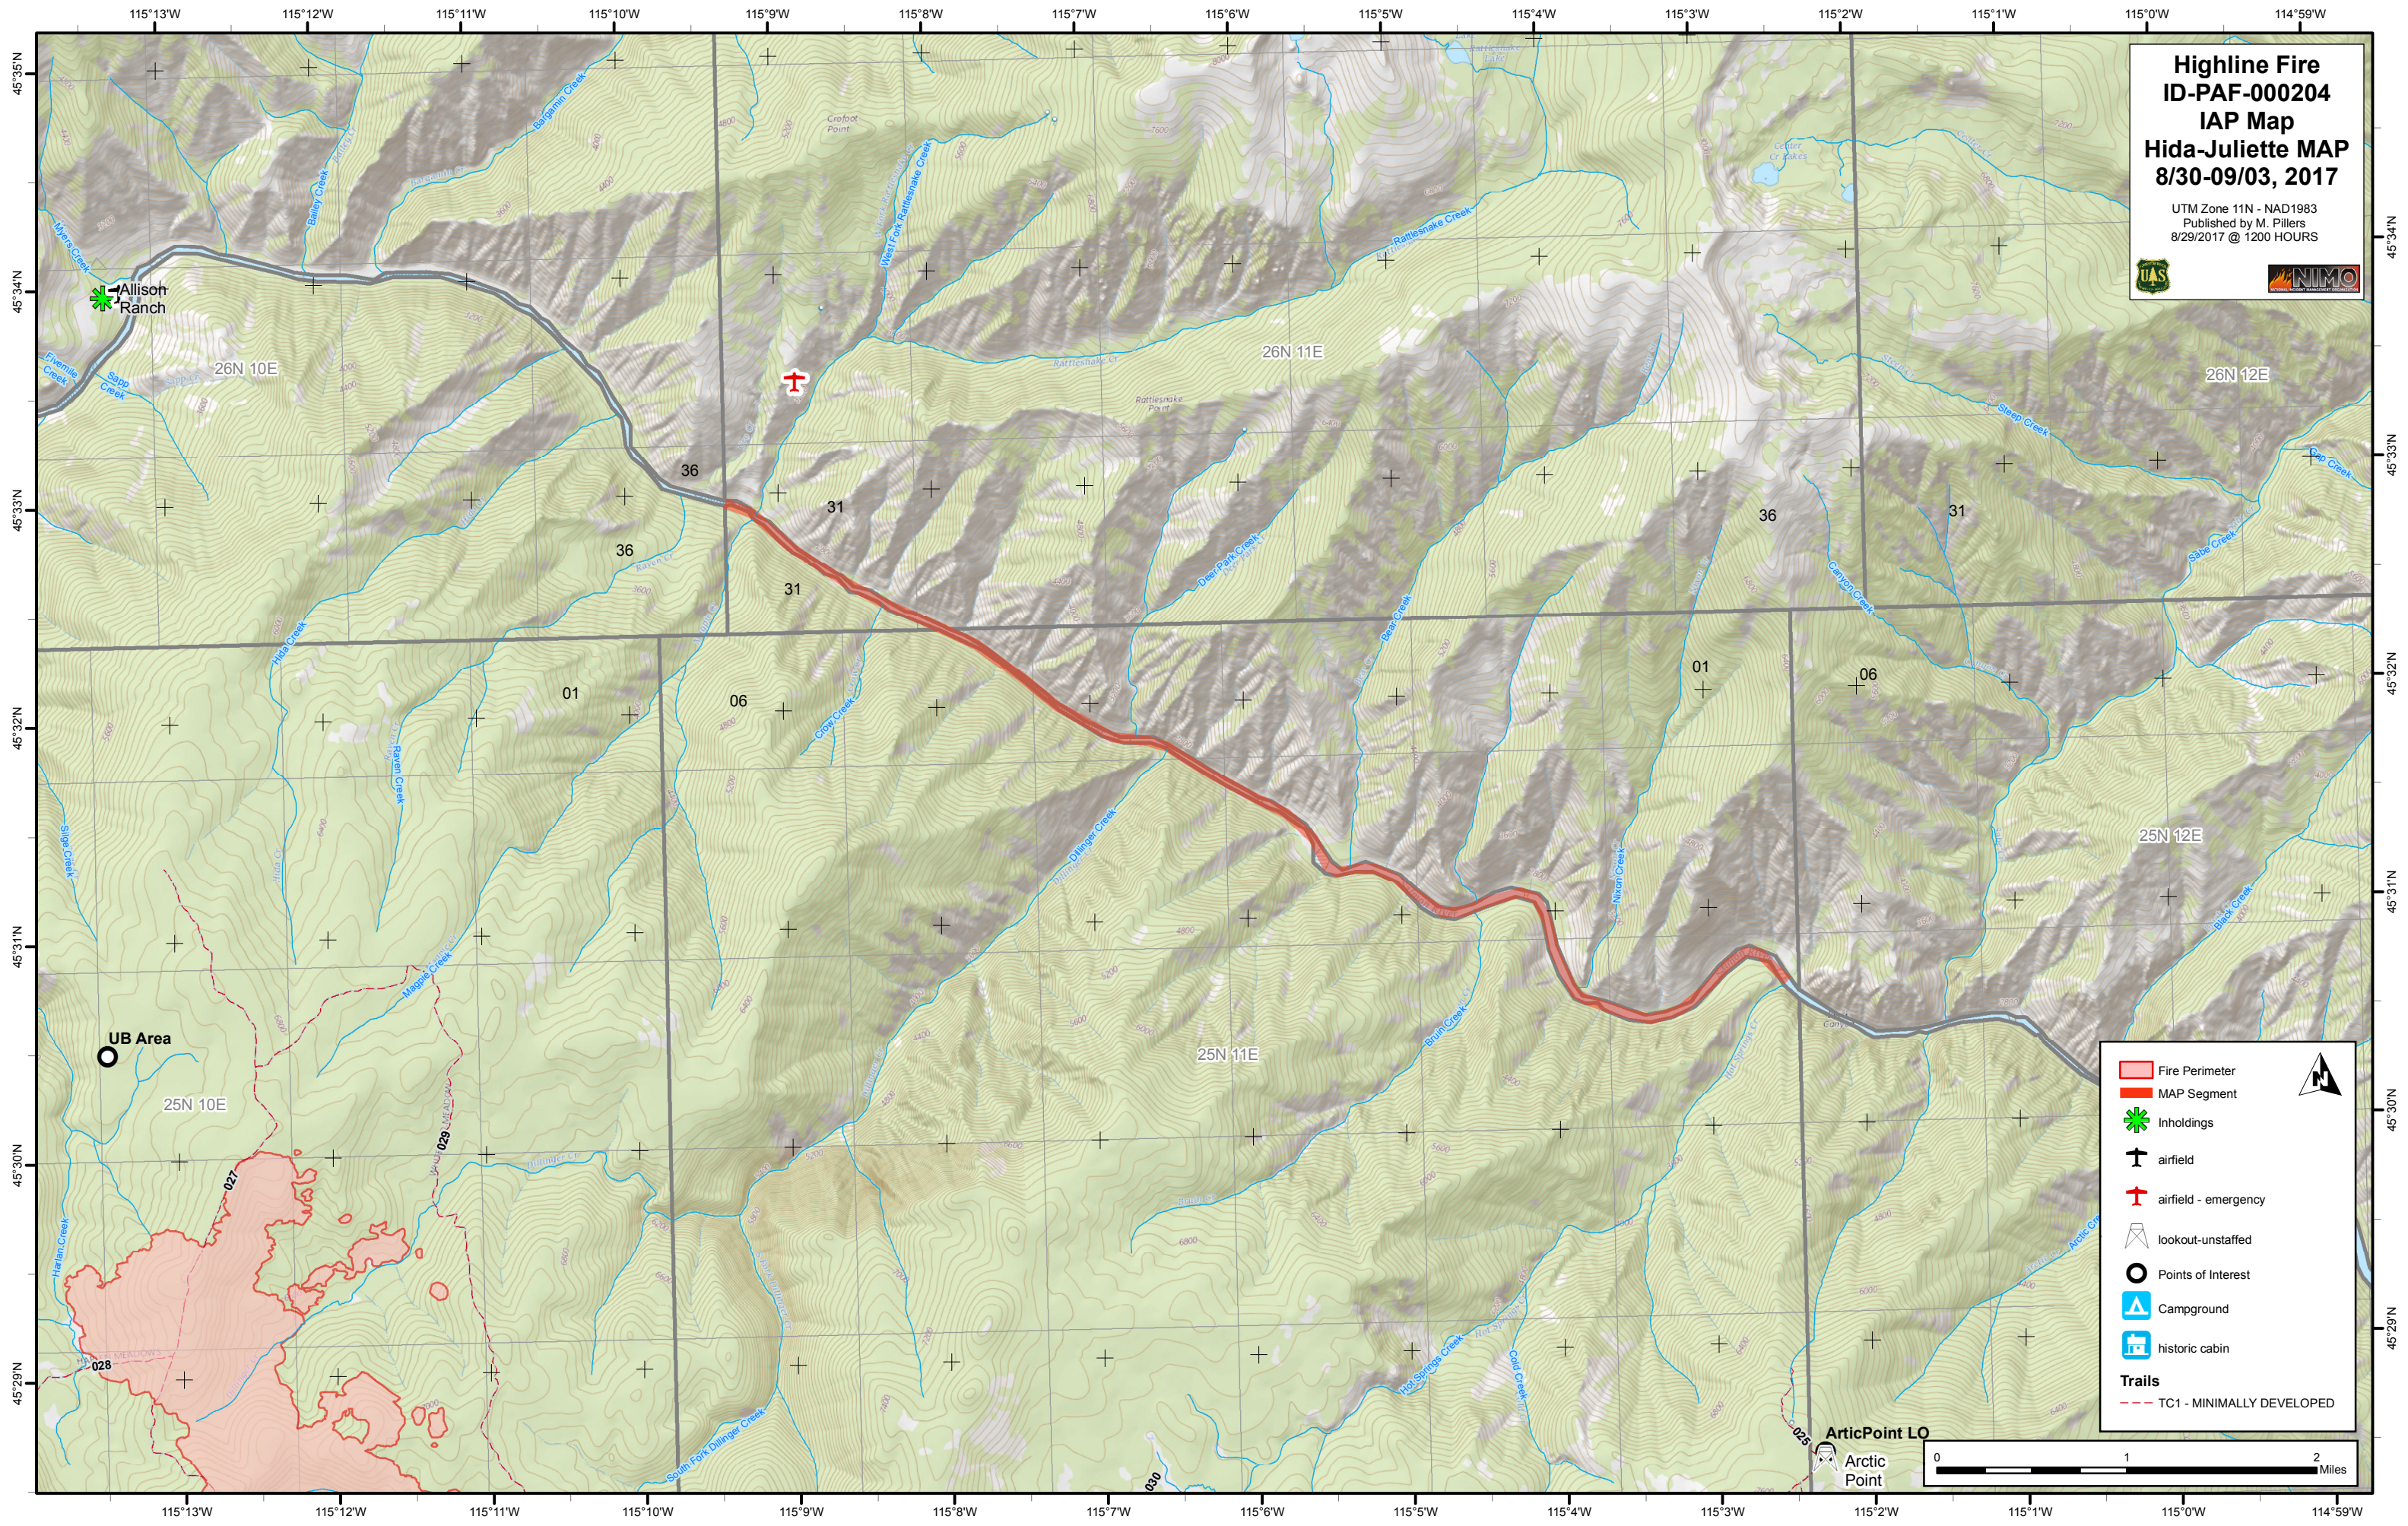

**Highline Fire  
ID-PAF-000204  
IAP Map  
Hida-Juliette MAP  
8/30-09/03, 2017**

UTM Zone 11N - NAD1983  
Published by M. Pillers  
8/29/2017 @ 1200 HOURS

	Fire Perimeter
	MAP Segment
	Inholdings
	airfield
	airfield - emergency
	lookout-unstaffed
	Points of Interest
	Campground
	historic cabin
<b>Trails</b>	
	TC1 - MINIMALLY DEVELOPED

ArtiePoint LO  
Arctic Point