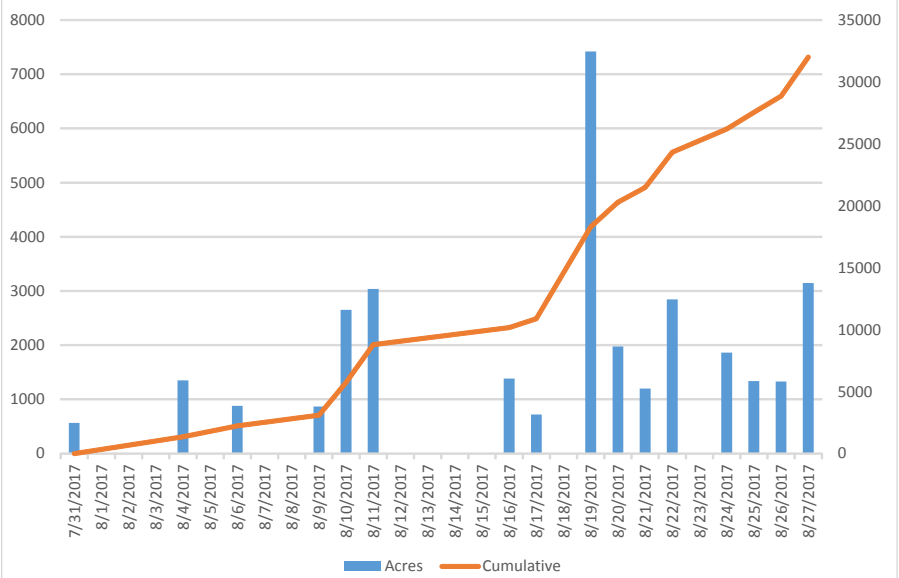

115°15'0"W

115°10'0"W

115°5'0"W

DAILY FIRE GROWTH MAP

HIGHLINE

ID-PAF-000159

OPERATIONAL PERIODS

8/01-27/2017

IR FLOWN 8/21/2017 @ 0223 HOURS

NAD 1983 UTM ZONE 11N
PUBLISHED BY M. PILLERS
8/21/2017 @ 1420 HOURS

Highline Fire Growth - July 31 to August 27

115°15'0"W

115°10'0"W

115°5'0"W

45°30'0"N

45°25'0"N