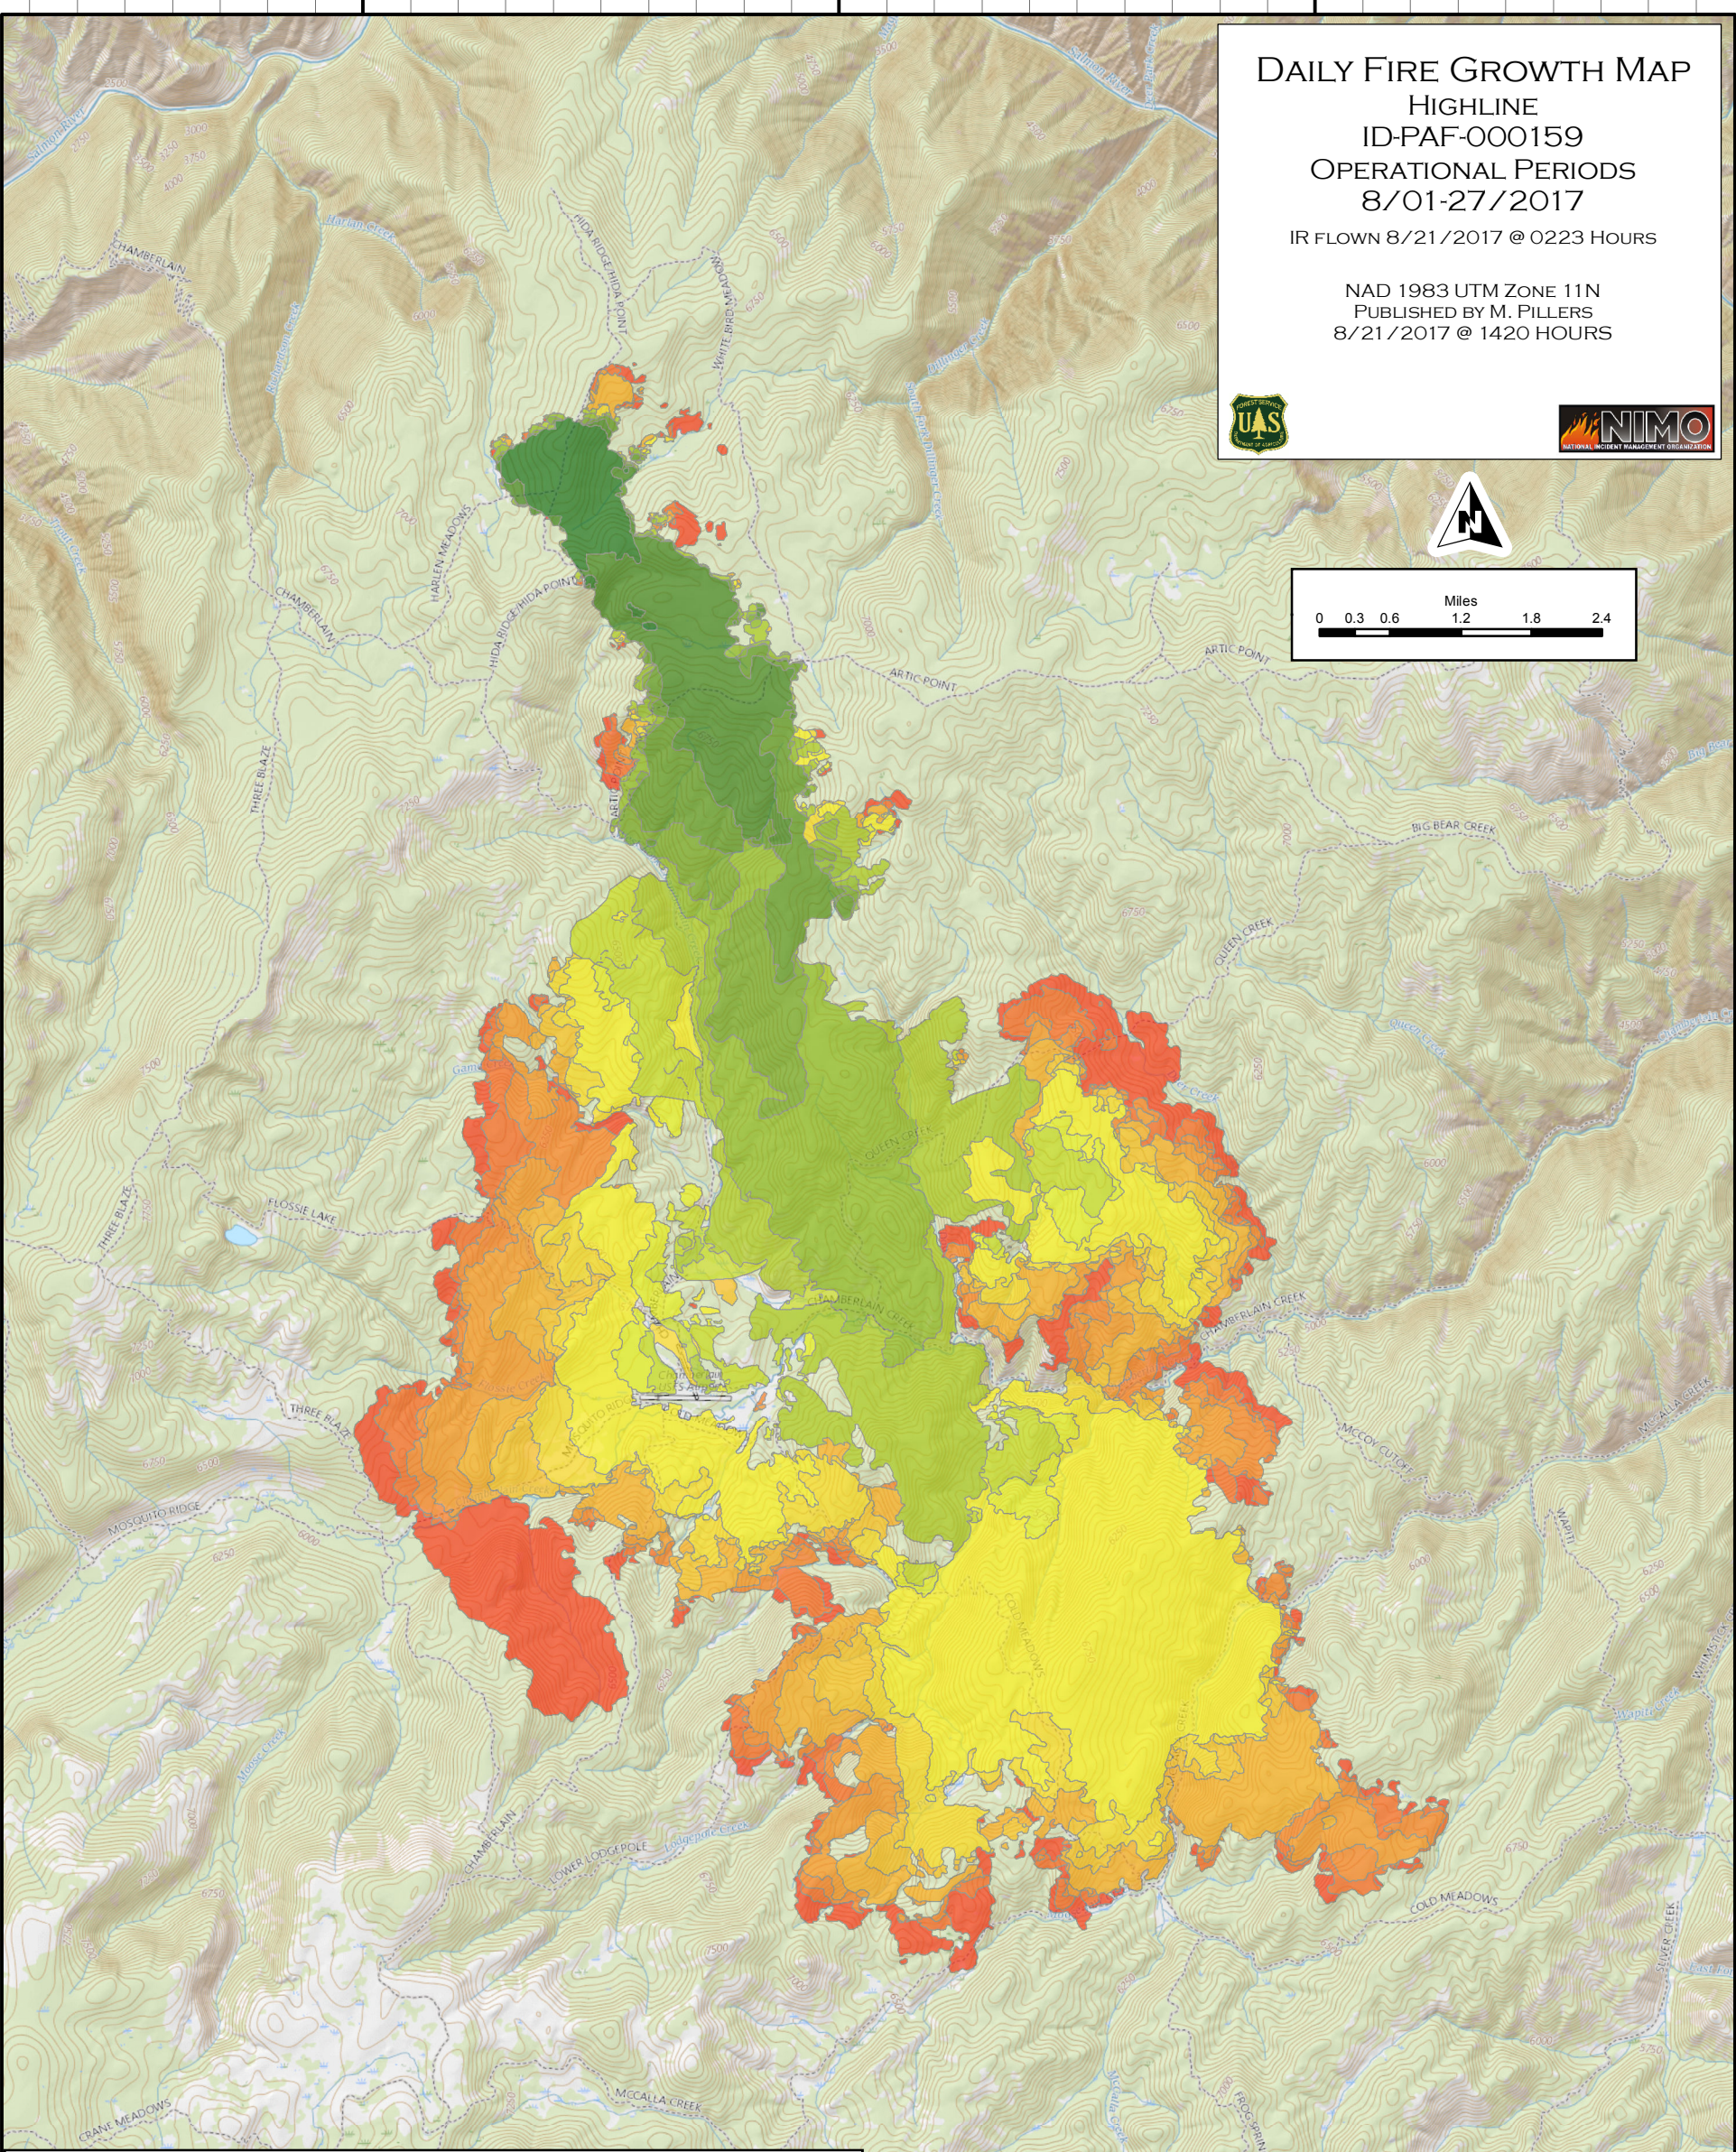

115°15'0"W

115°10'0"W

115°5'0"W

DAILY FIRE GROWTH MAP

HIGHLINE

ID-PAF-000159

OPERATIONAL PERIODS

8/01-27/2017

IR FLOWN 8/21/2017 @ 0223 HOURS

NAD 1983 UTM ZONE 11N
PUBLISHED BY M. PILLERS
8/21/2017 @ 1420 HOURS

Highline Fire Growth - July 31 to August 27

115°15'0"W

115°10'0"W

115°5'0"W

45°30'0"N

45°25'0"N

45°20'0"N

45°15'0"N

45°30'0"N

45°25'0"N

45°20'0"N

45°15'0"N