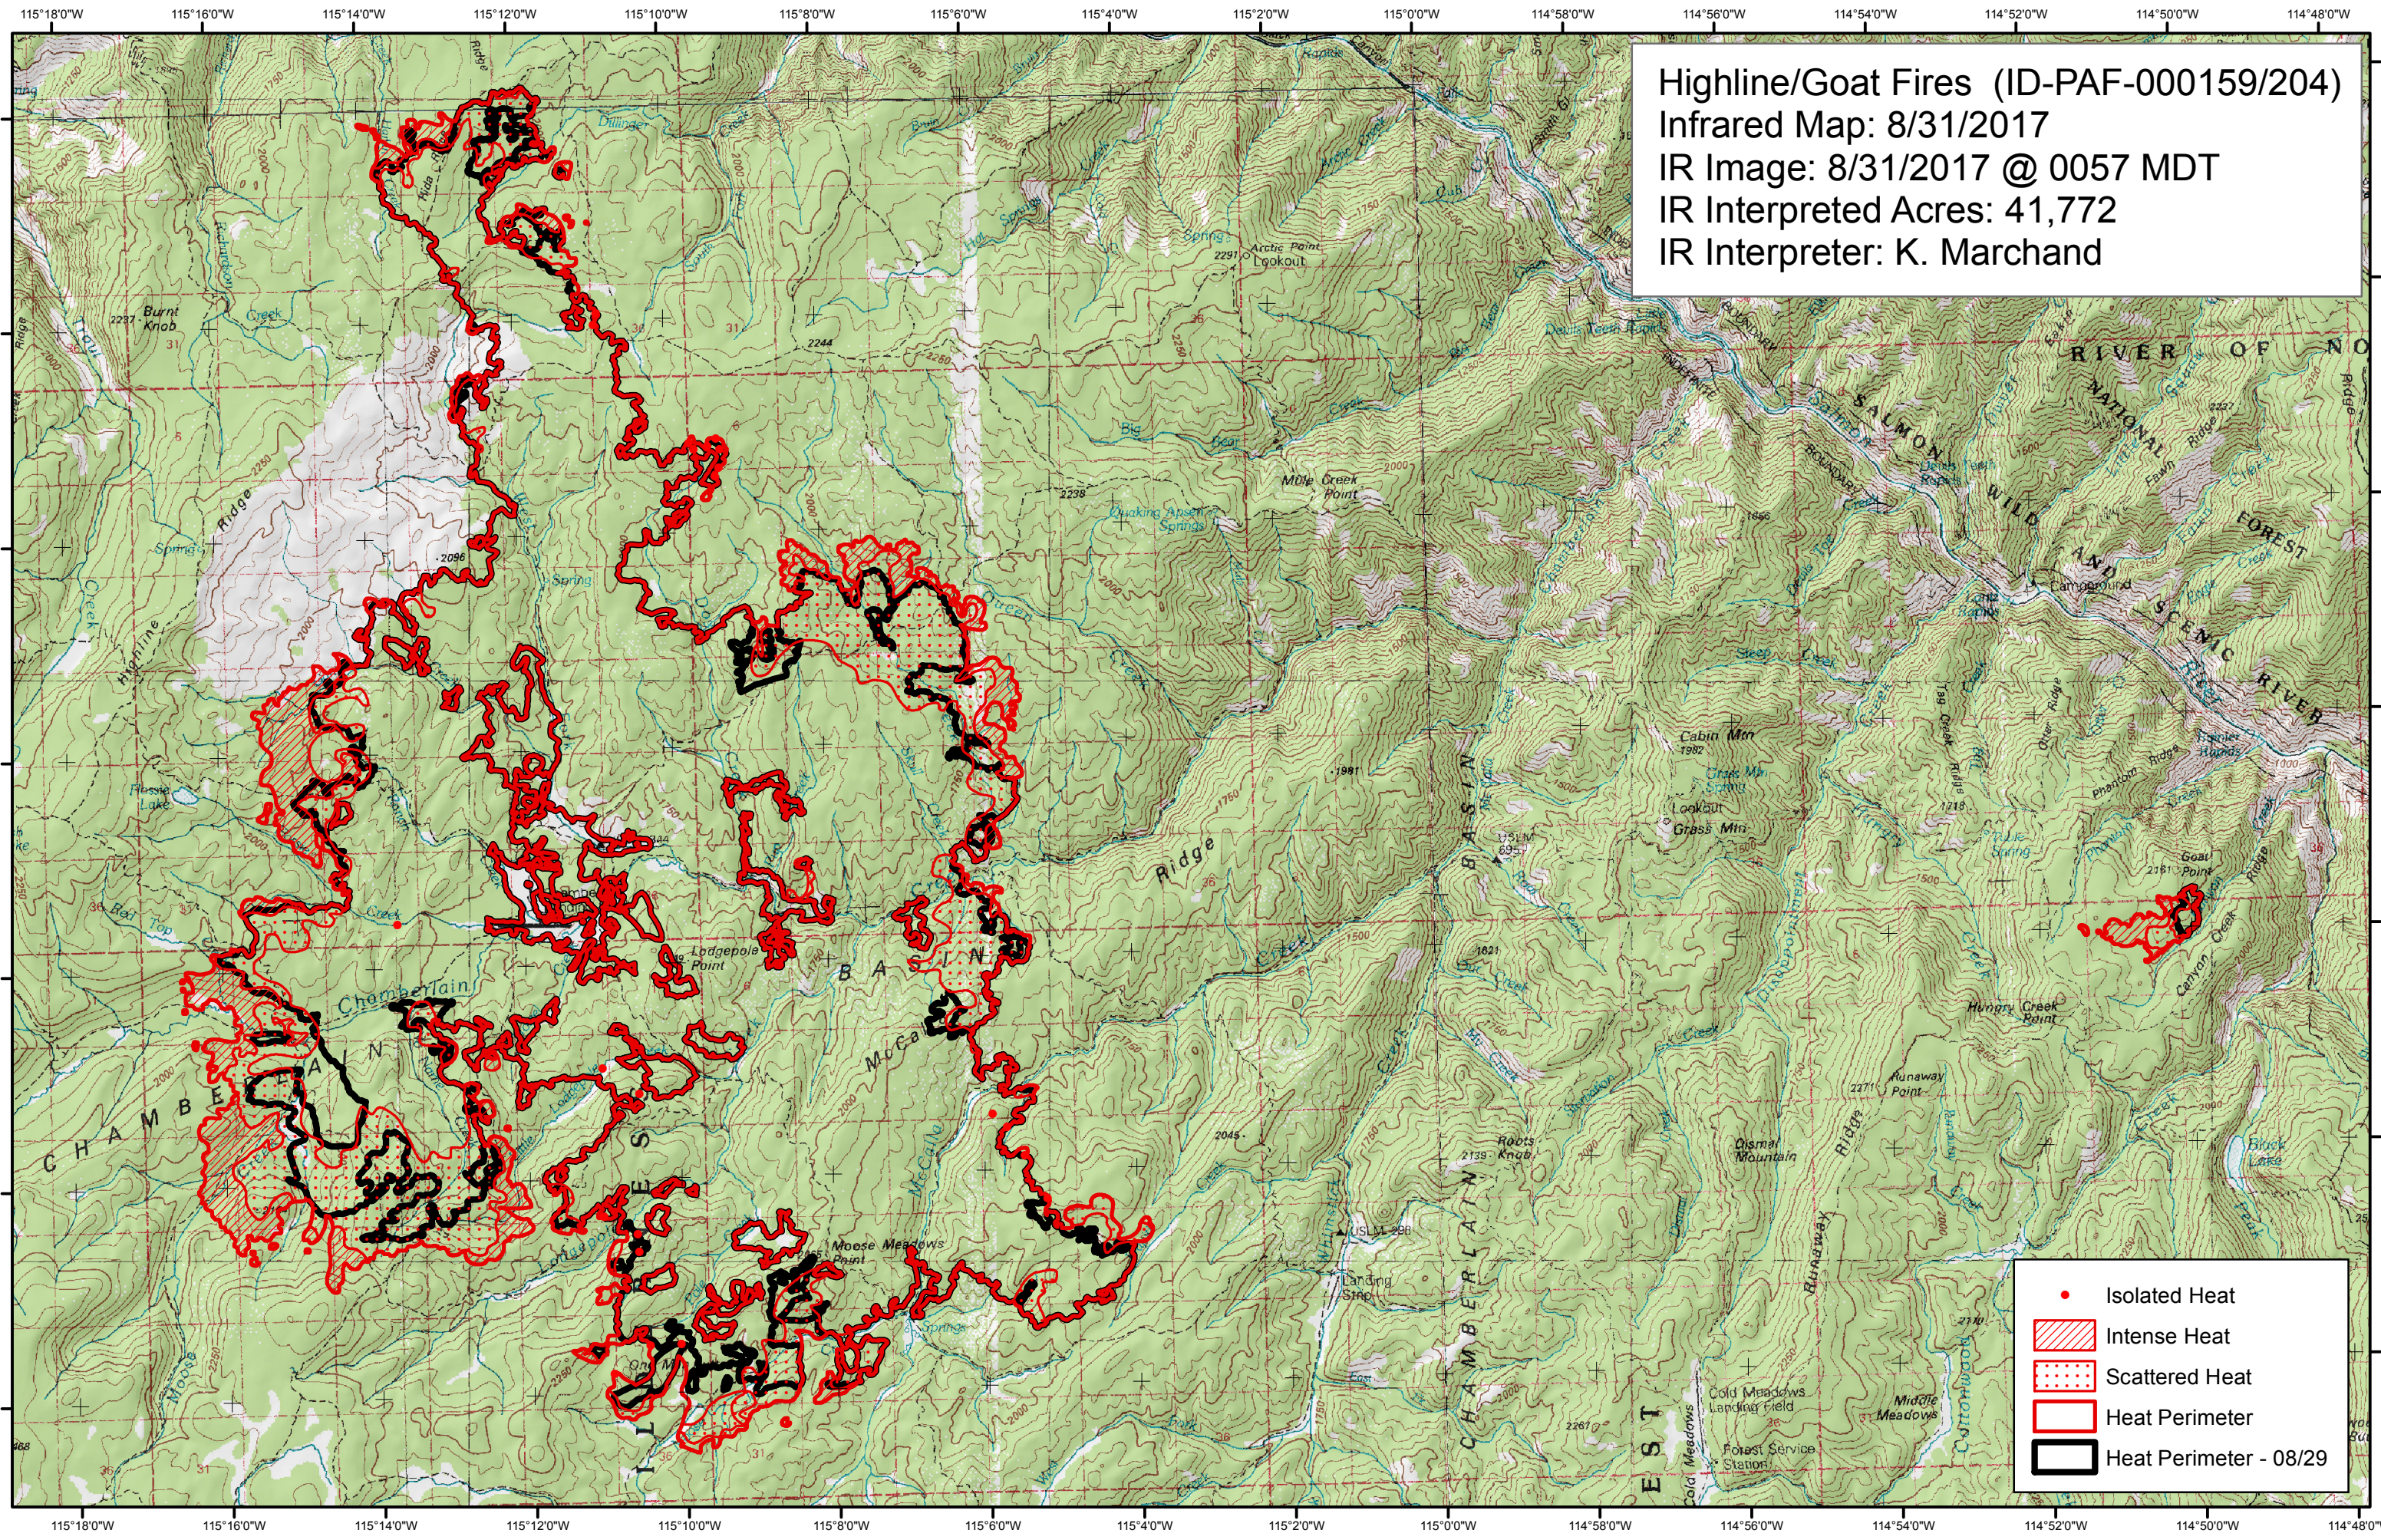

Highline/Goat Fires (ID-PAF-000159/204)
Infrared Map: 8/31/2017
IR Image: 8/31/2017 @ 0057 MDT
IR Interpreted Acres: 41,772
IR Interpreter: K. Marchand

- Isolated Heat
- ▨ Intense Heat
- ▤ Scattered Heat
- ▭ Heat Perimeter
- ▭ Heat Perimeter - 08/29