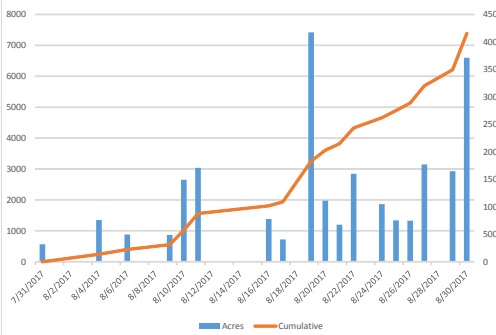

115°15'0"W

115°10'0"W

115°5'0"W

115°0'0"W

45°30'0"N

45°30'0"N

45°25'0"N

45°25'0"N

45°20'0"N

45°20'0"N

45°15'0"N

45°15'0"N

DAILY FIRE GROWTH MAP

HIGHLINE

ID-PAF-000159

OPERATIONAL PERIODS

8/01-31/2017

NAD 1983 UTM ZONE 11N
PUBLISHED BY M. PILLERS
8/29/2017 @ 1420 HOURS

0 0.5 1 2 3 4
Miles

Legend

Date

- 8/01/2017
- 8/02/2017
- 8/04/2017
- 8/06/2017
- 8/07/2017
- 8/09/2017
- 8/11/2017
- 8/17/2017
- 8/18/2017
- 8/21/2017
- 8/23/2017
- 8/24/2017
- 8/25/2017
- 8/26/2017
- 8/27/2017
- 8/27/2017 2142
- 8/30/2017
- 8/31/2017

Highline Fire Growth - July 31 to August 30

115°15'0"W

115°10'0"W

115°5'0"W

115°0'0"W