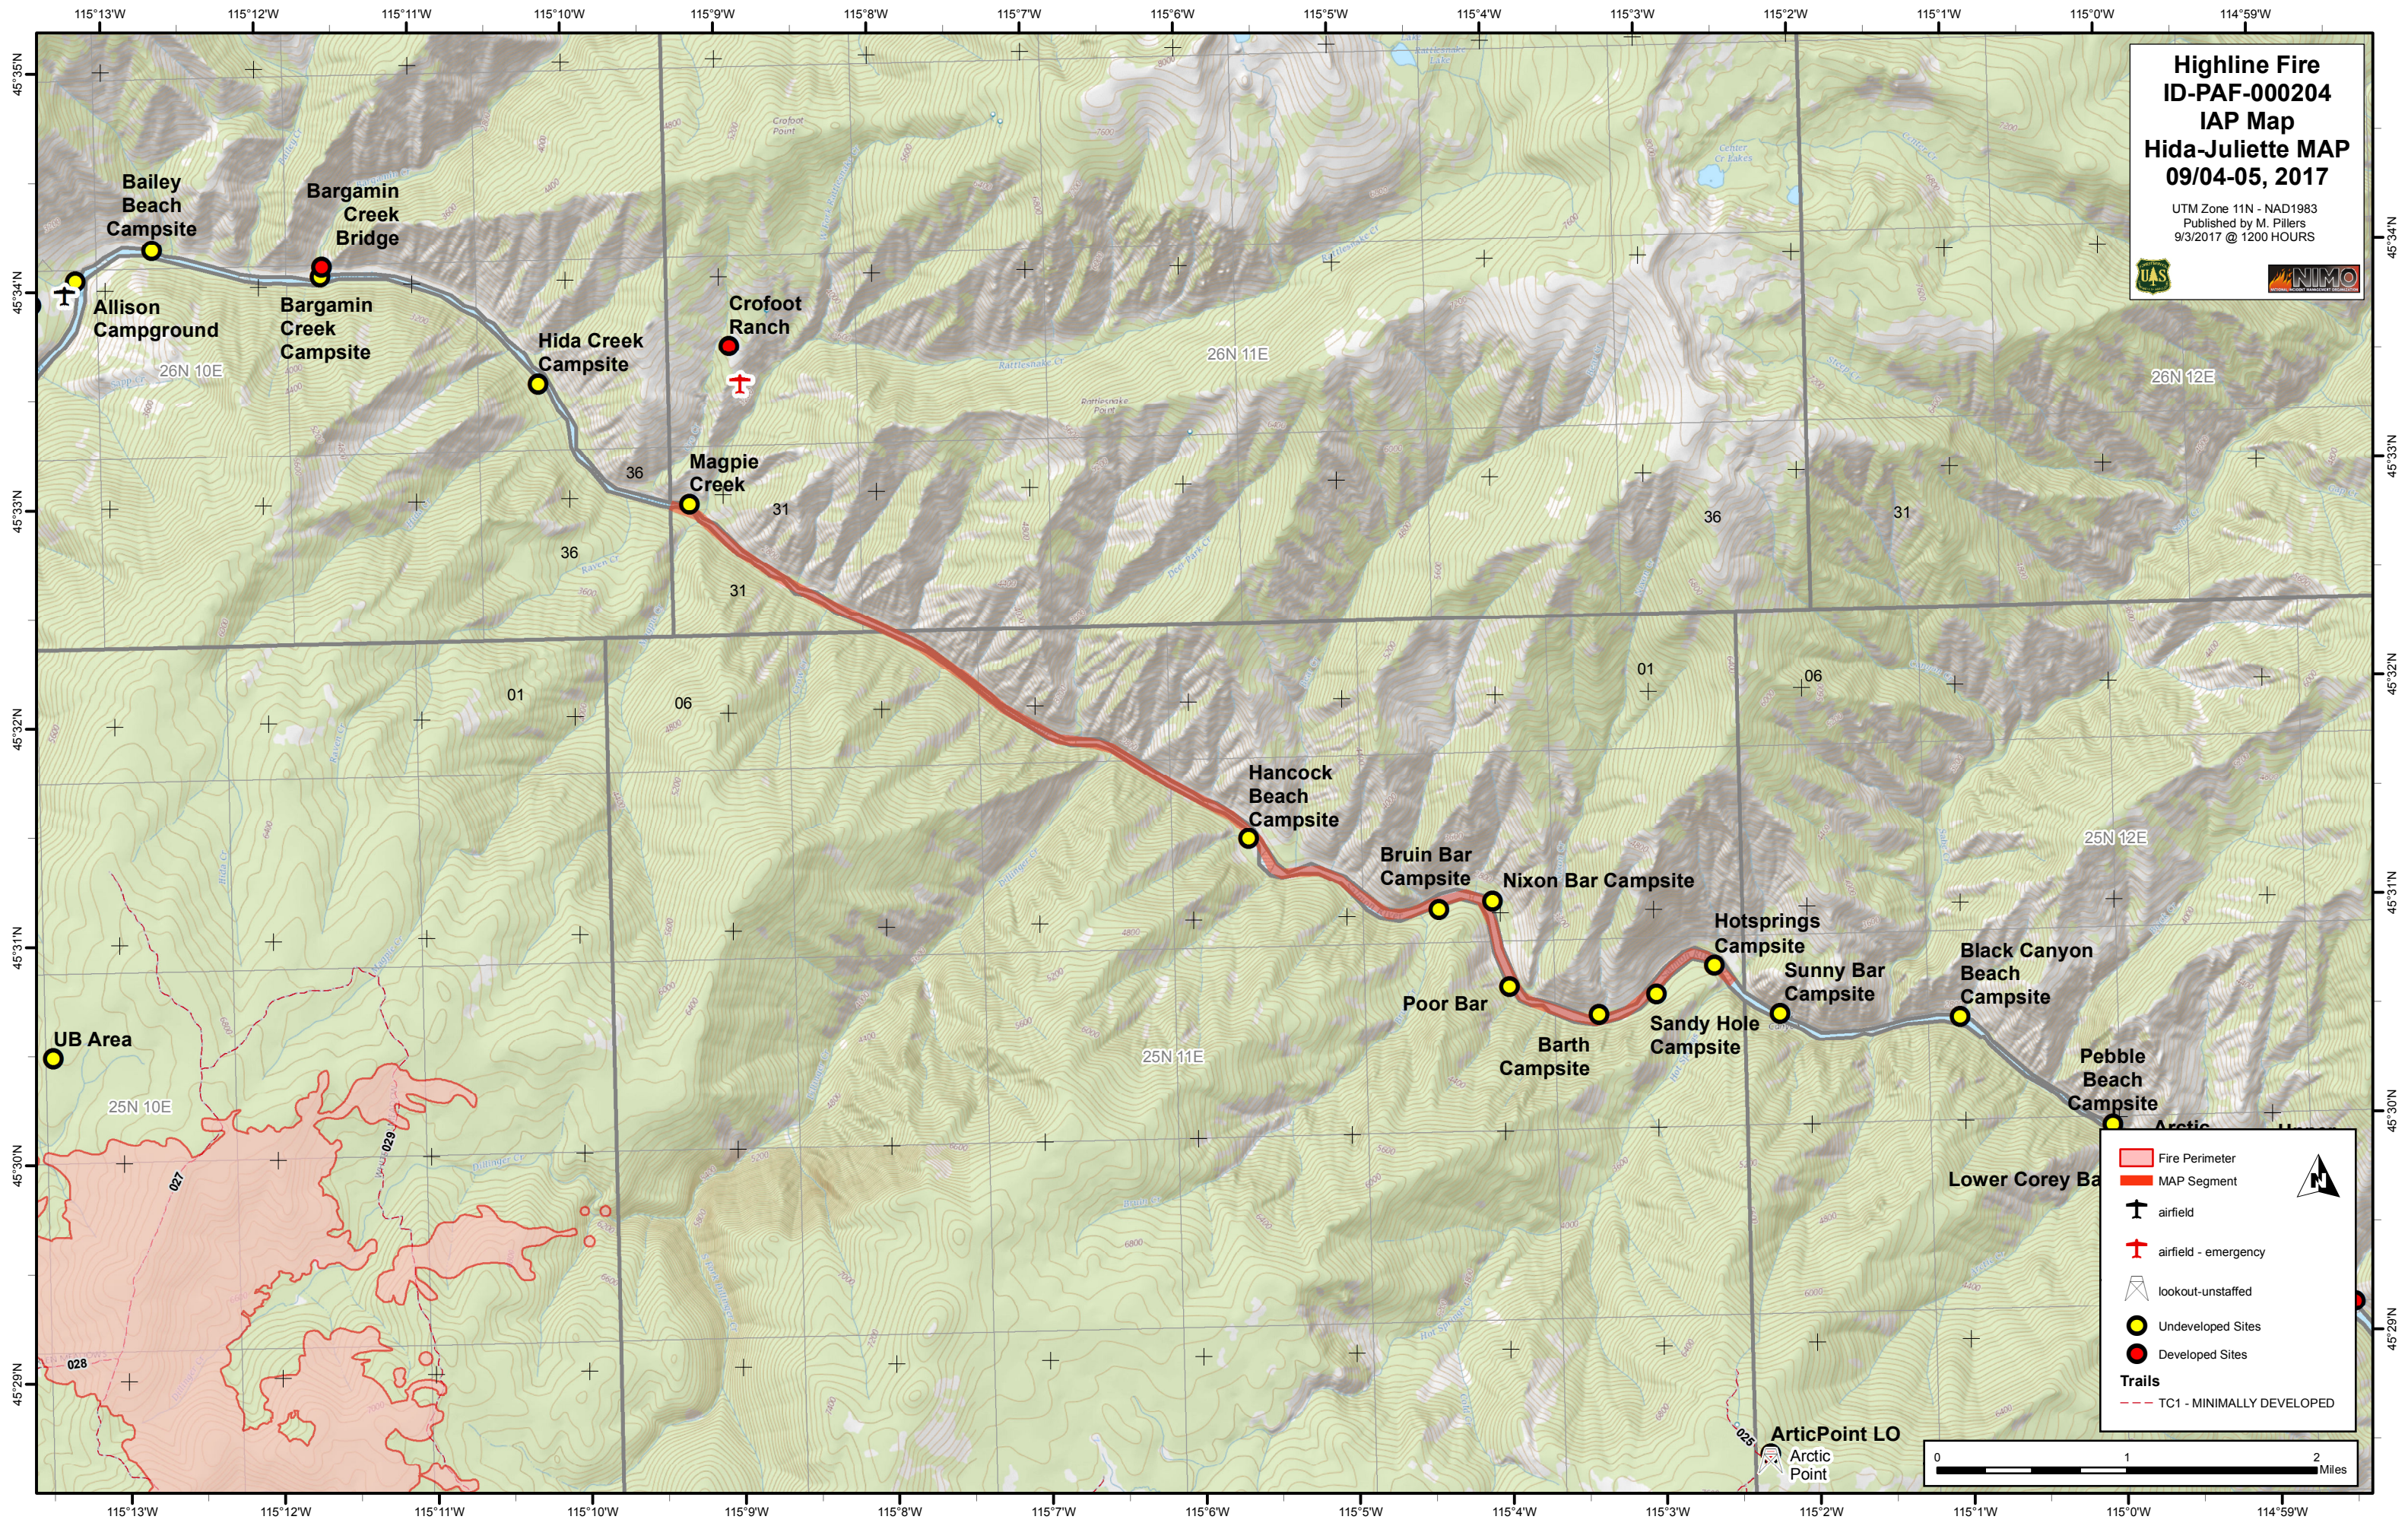

**Highline Fire
ID-PAF-000204
IAP Map
Hida-Juliette MAP
09/04-05, 2017**

UTM Zone 11N - NAD1983
Published by M. Pillers
9/3/2017 @ 1200 HOURS

	Fire Perimeter
	MAP Segment
	airfield
	airfield - emergency
	lookout-unstaffed
	Undeveloped Sites
	Developed Sites
Trails	
	TC1 - MINIMALLY DEVELOPED

ArcticPoint LO
Arctic Point