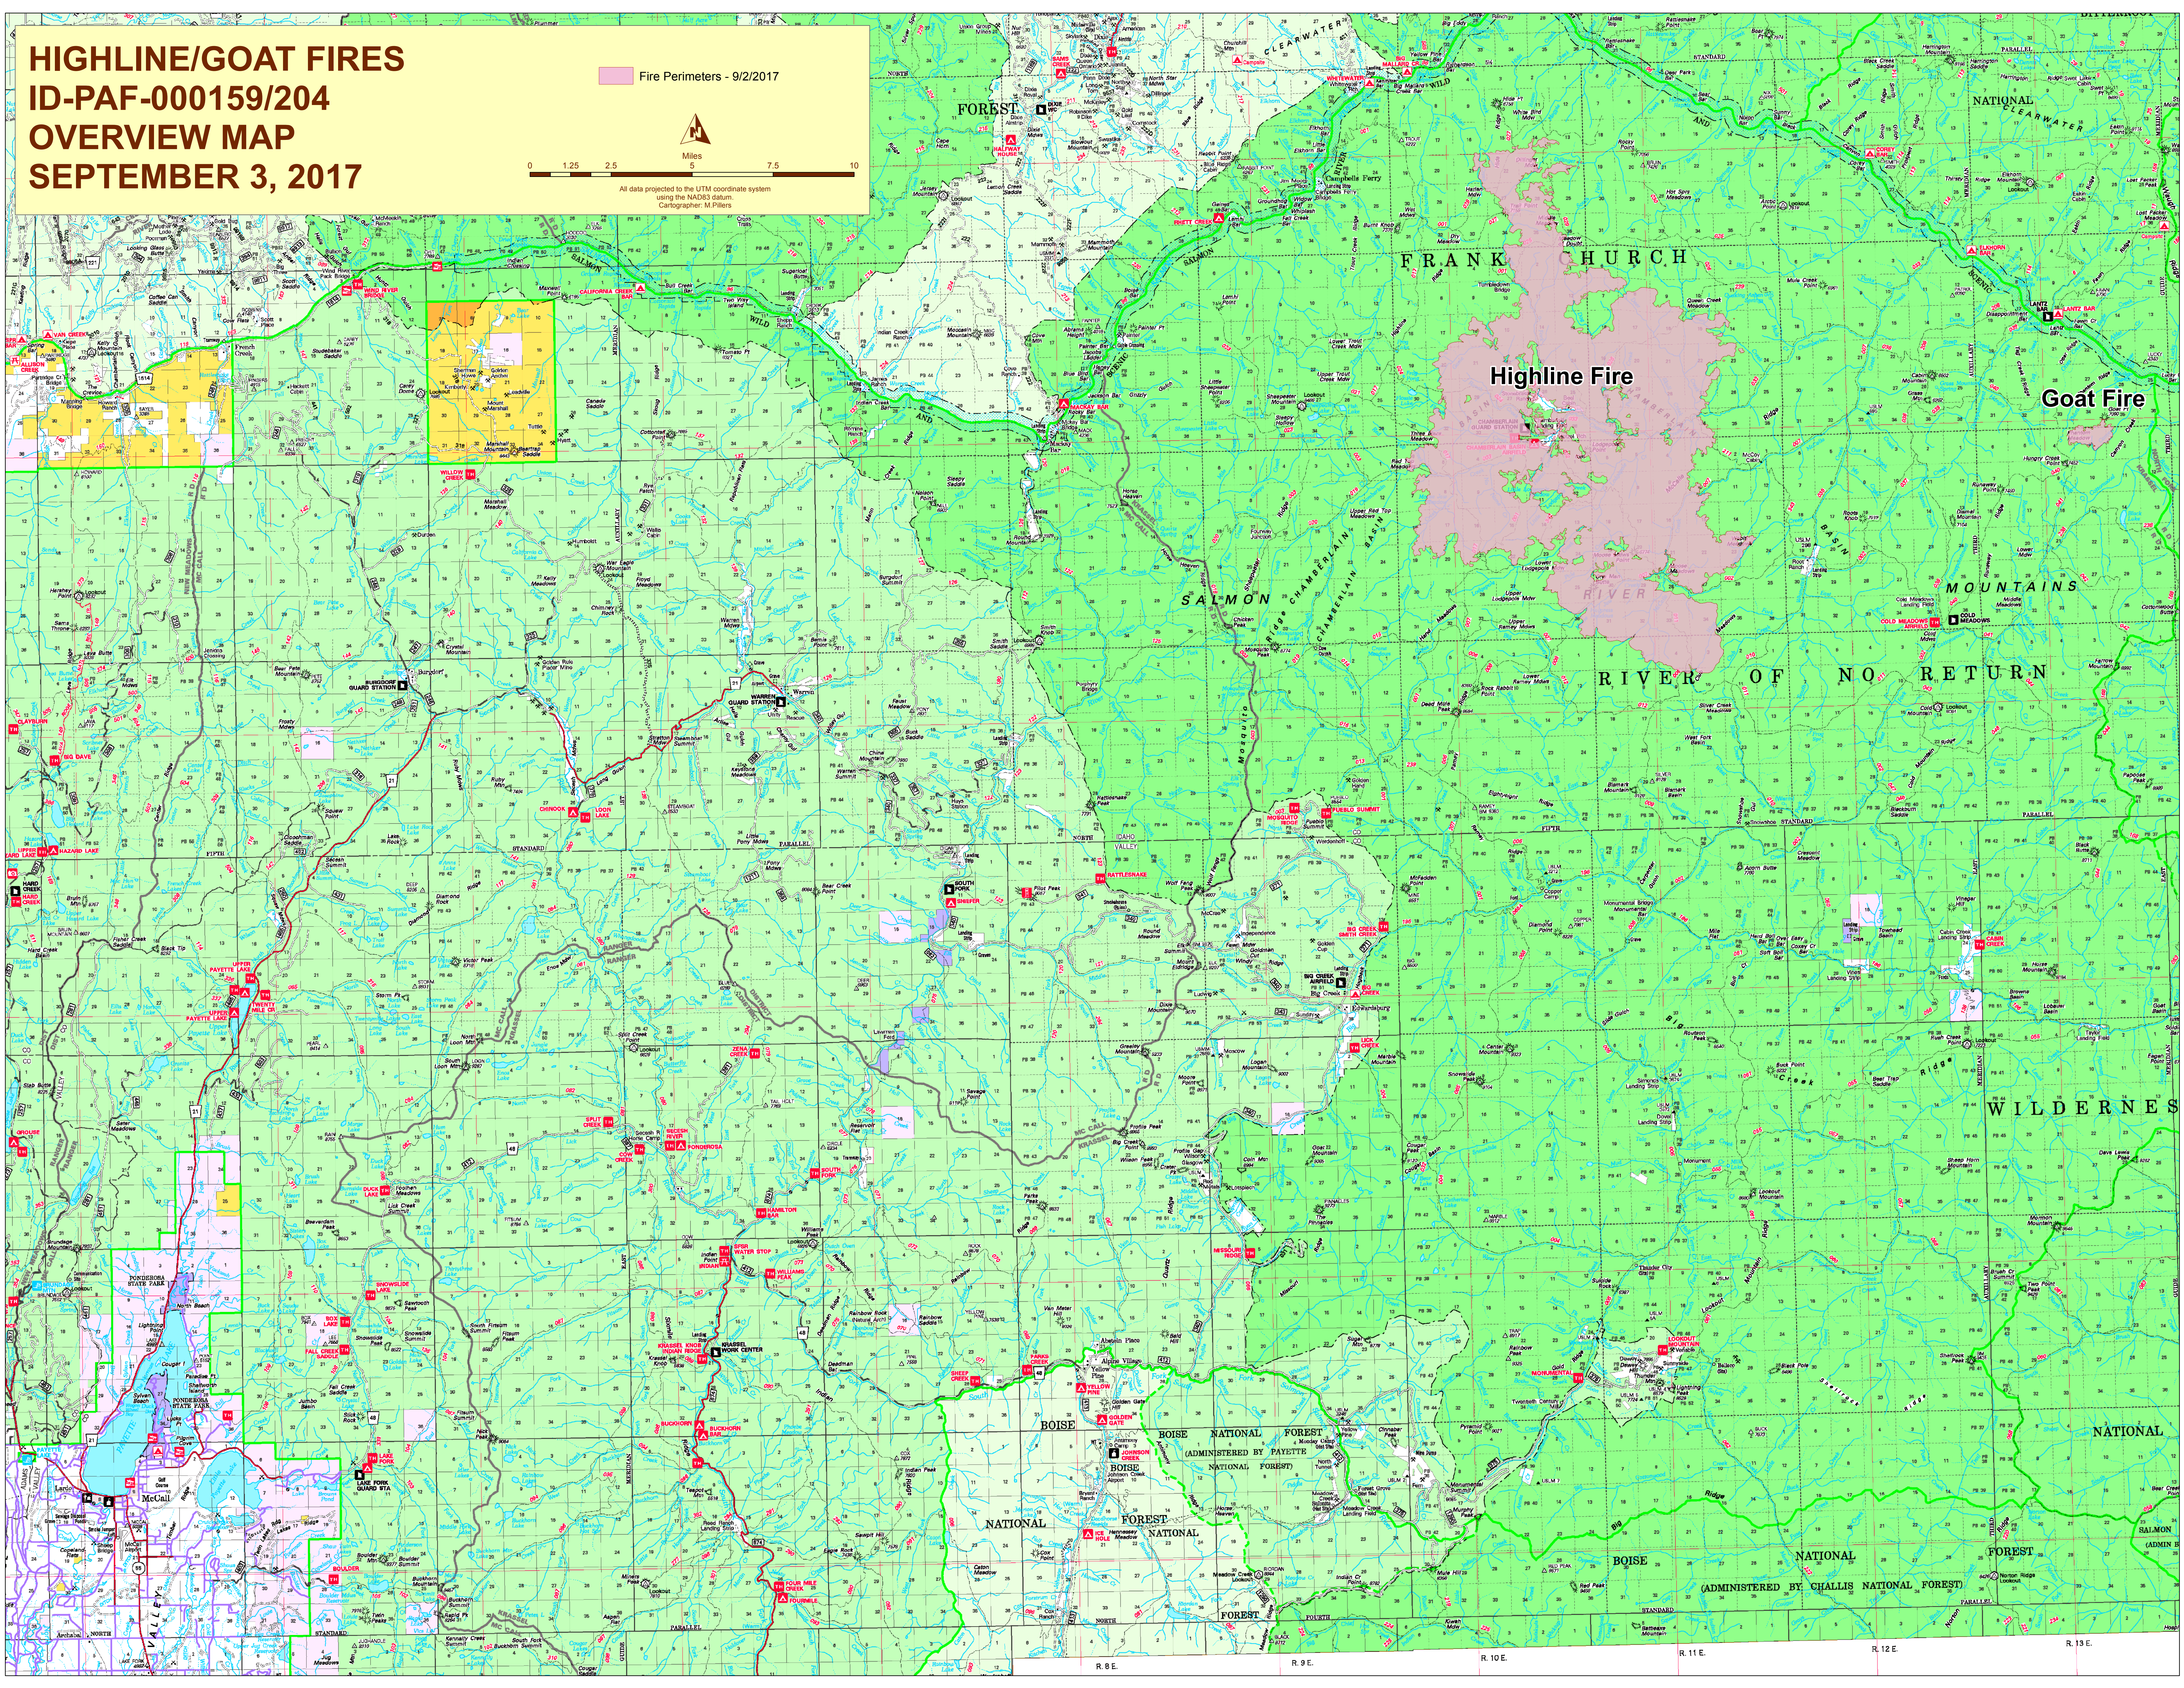

HIGHLINE/GOAT FIRES ID-PAF-000159/204 OVERVIEW MAP SEPTEMBER 3, 2017

Fire Perimeters - 9/2/2017

Miles
0 1.25 2.5 5 7.5 10

Highline Fire

Goat Fire

FOREST

FRANK HURCH

NATIONAL CLEARWATER

SALMON RIVER CHAMBERLAIN BASIN

RIVER OF NO RETURN

MOUNTAINS

WILDERNES

NATIONAL FOREST

BOISE NATIONAL FOREST
(ADMINISTERED BY PAYETTE NATIONAL FOREST)

BOISE NATIONAL FOREST
(ADMINISTERED BY CHALLIS NATIONAL FOREST)

McCall

BOISE

BOISE

NATIONAL FOREST

NATIONAL FOREST

R. 8 E

R. 9 E

R. 10 E

R. 11 E

R. 12 E

R. 13 E