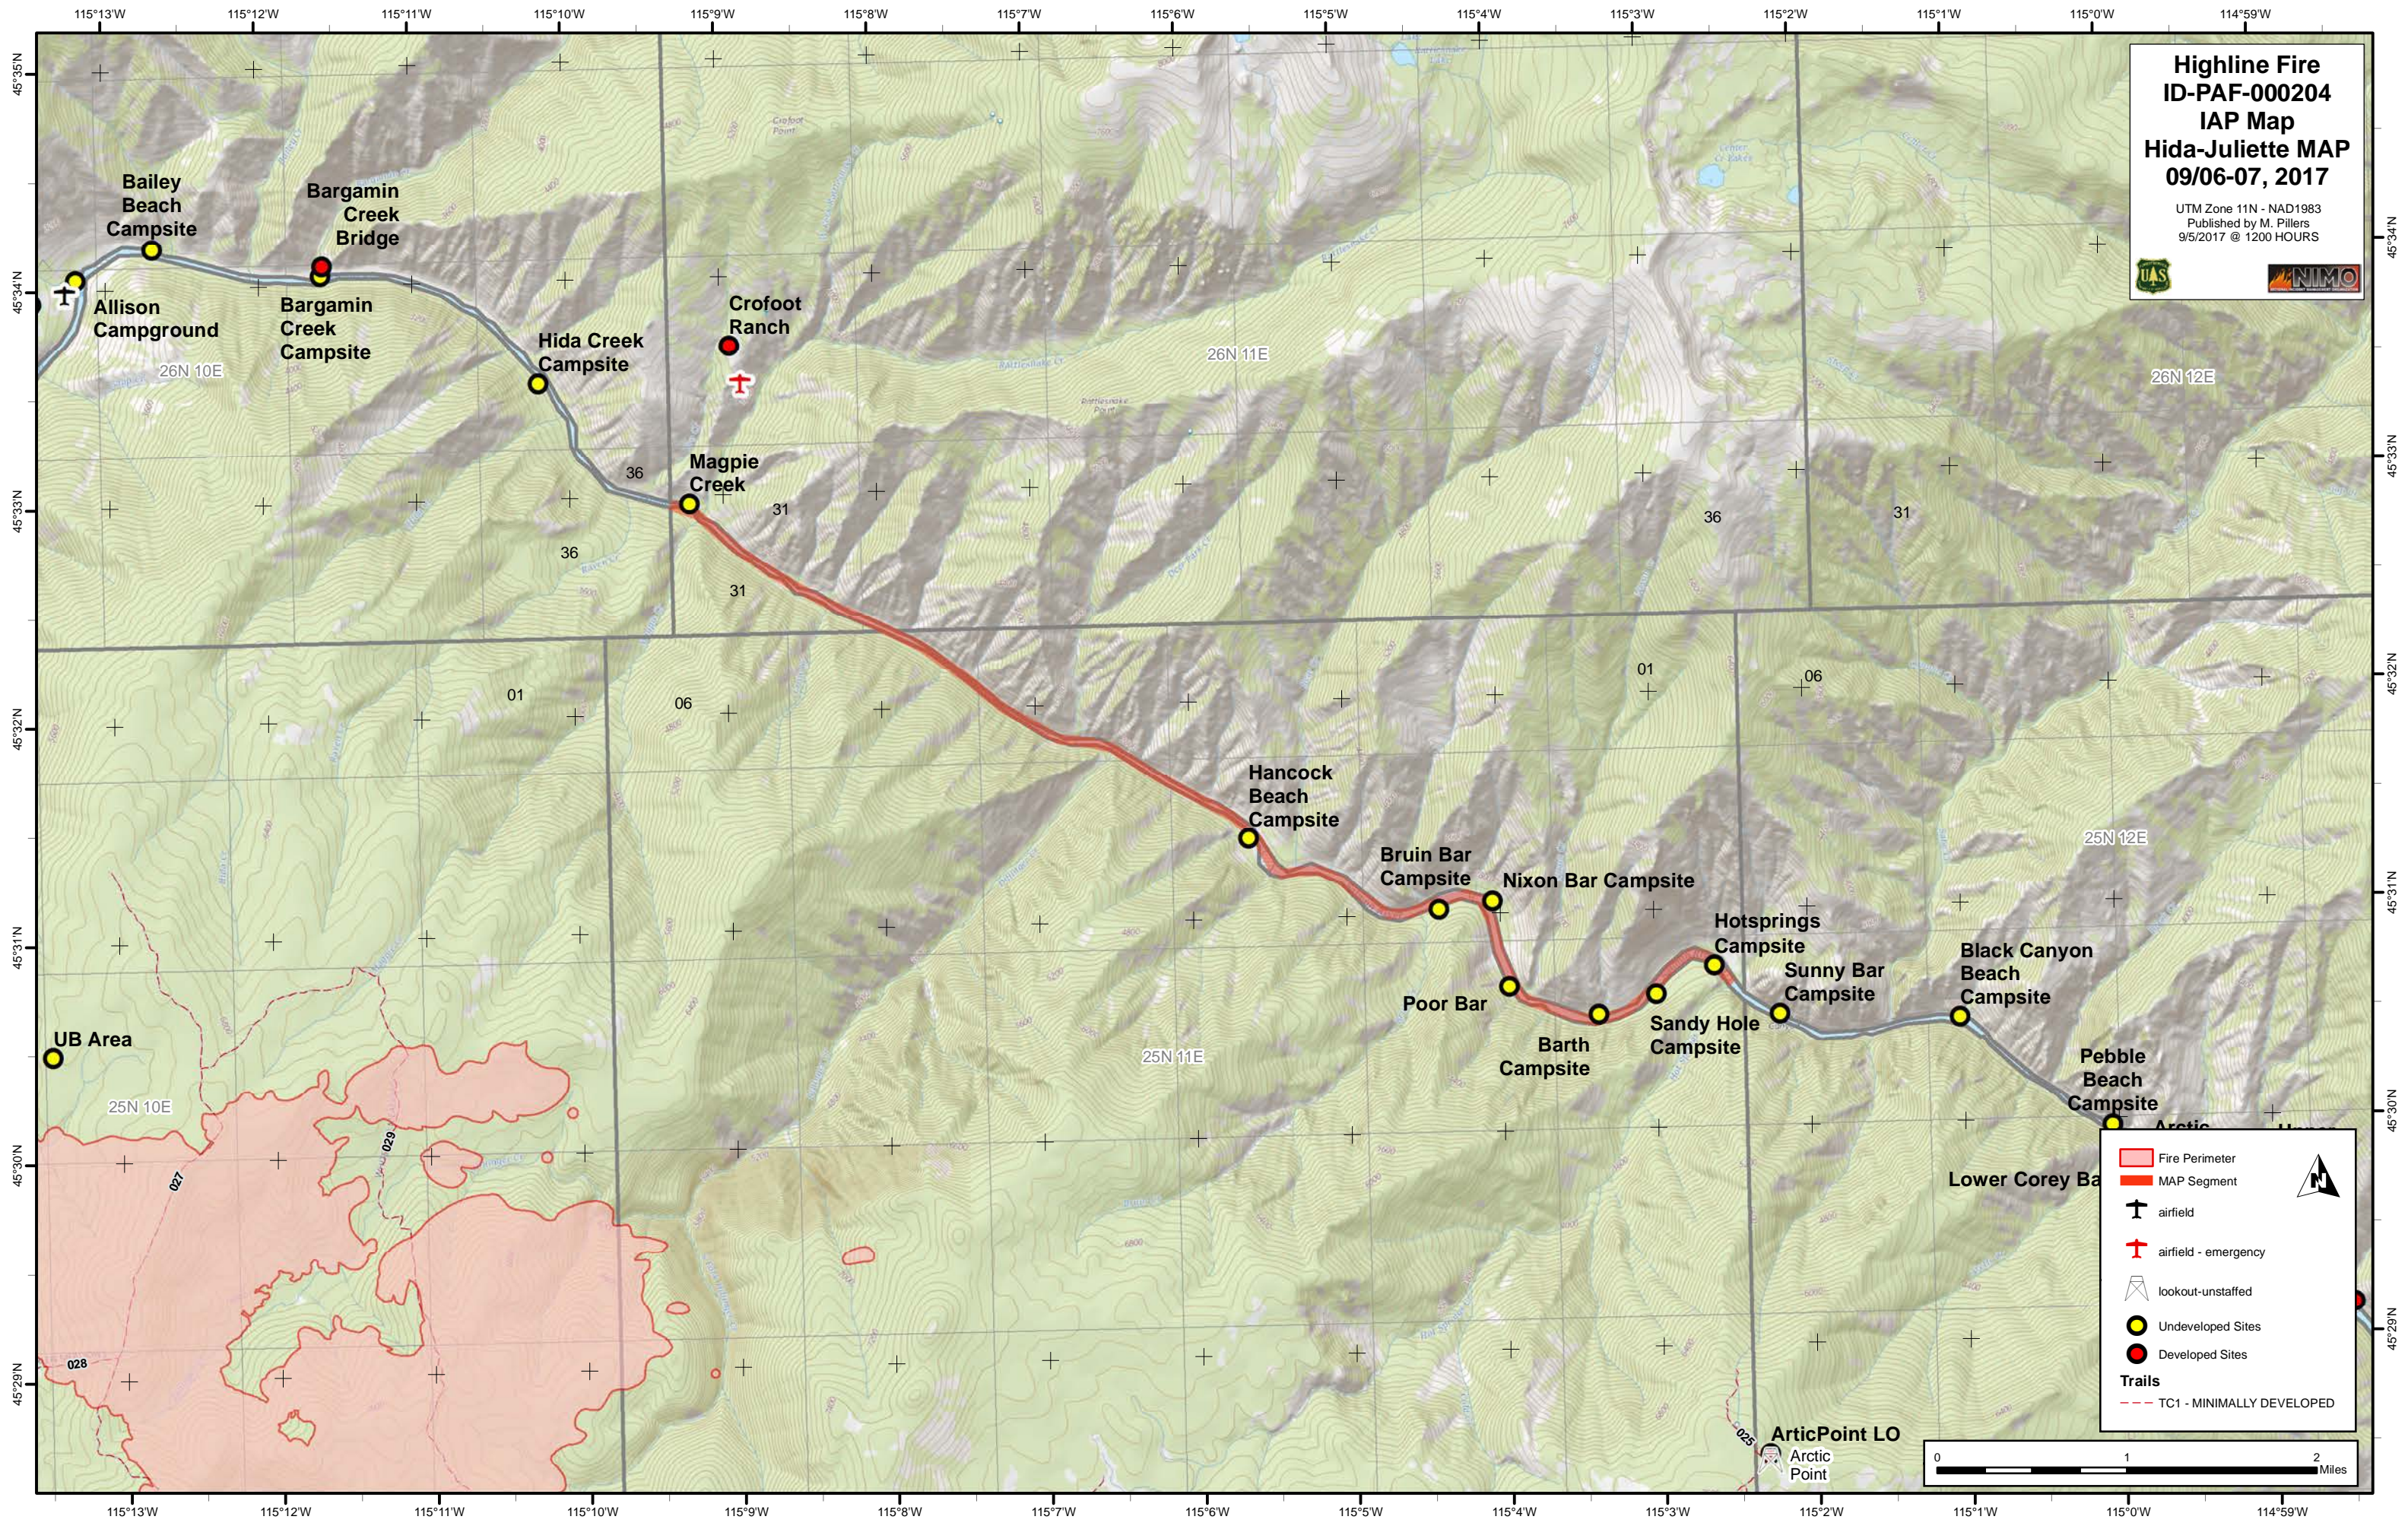

**Highline Fire  
ID-PAF-000204  
IAP Map  
Hida-Juliette MAP  
09/06-07, 2017**

UTM Zone 11N - NAD1983  
Published by M. Pillers  
9/5/2017 @ 1200 HOURS

	Fire Perimeter
	MAP Segment
	airfield
	airfield - emergency
	lookout-unstaffed
	Undeveloped Sites
	Developed Sites
<b>Trails</b>	
	TC1 - MINIMALLY DEVELOPED

**ArcticPoint LO**  
Arctic Point