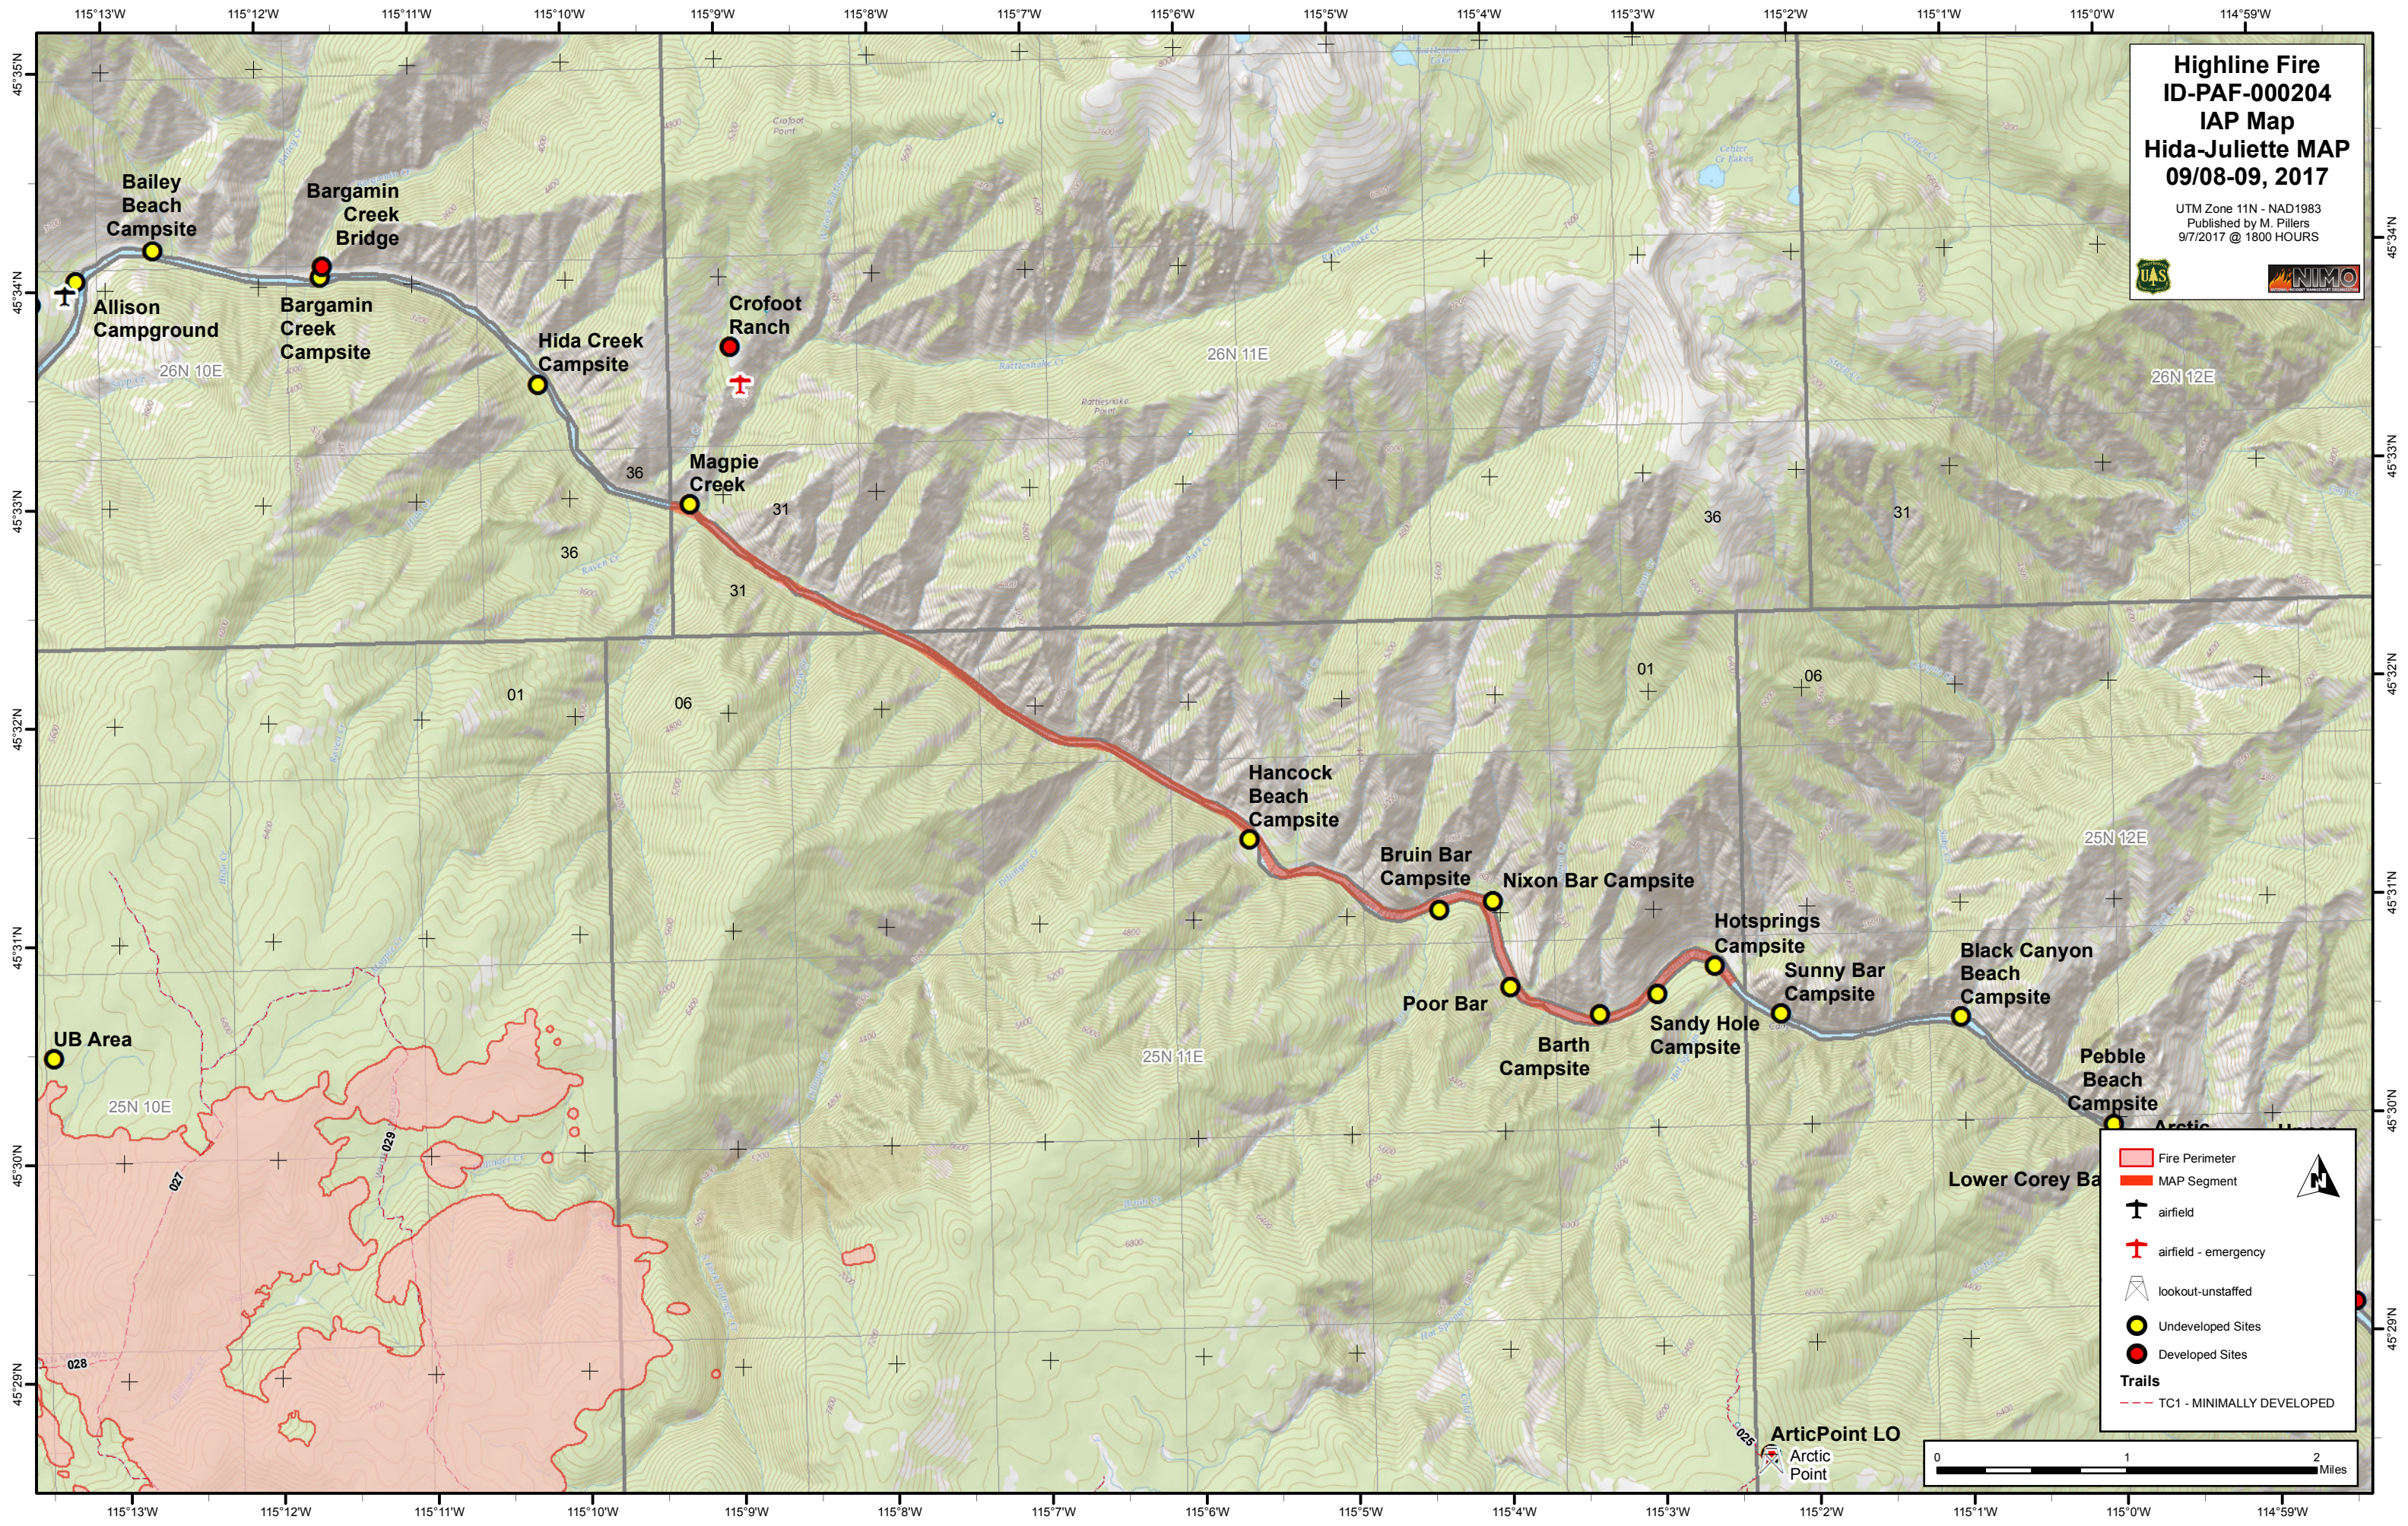

**Highline Fire
ID-PAF-000204
IAP Map
Hida-Juliette MAP
09/08-09, 2017**

UTM Zone 11N - NAD1983
Published by M. Pillers
9/7/2017 @ 1800 HOURS

Legend

- Fire Perimeter
- MAP Segment
- airfield
- airfield - emergency
- lookout-unstaffed
- Undeveloped Sites
- Developed Sites
- Trails**
- TC1 - MINIMALLY DEVELOPED

ArcticPoint LO
Arctic Point