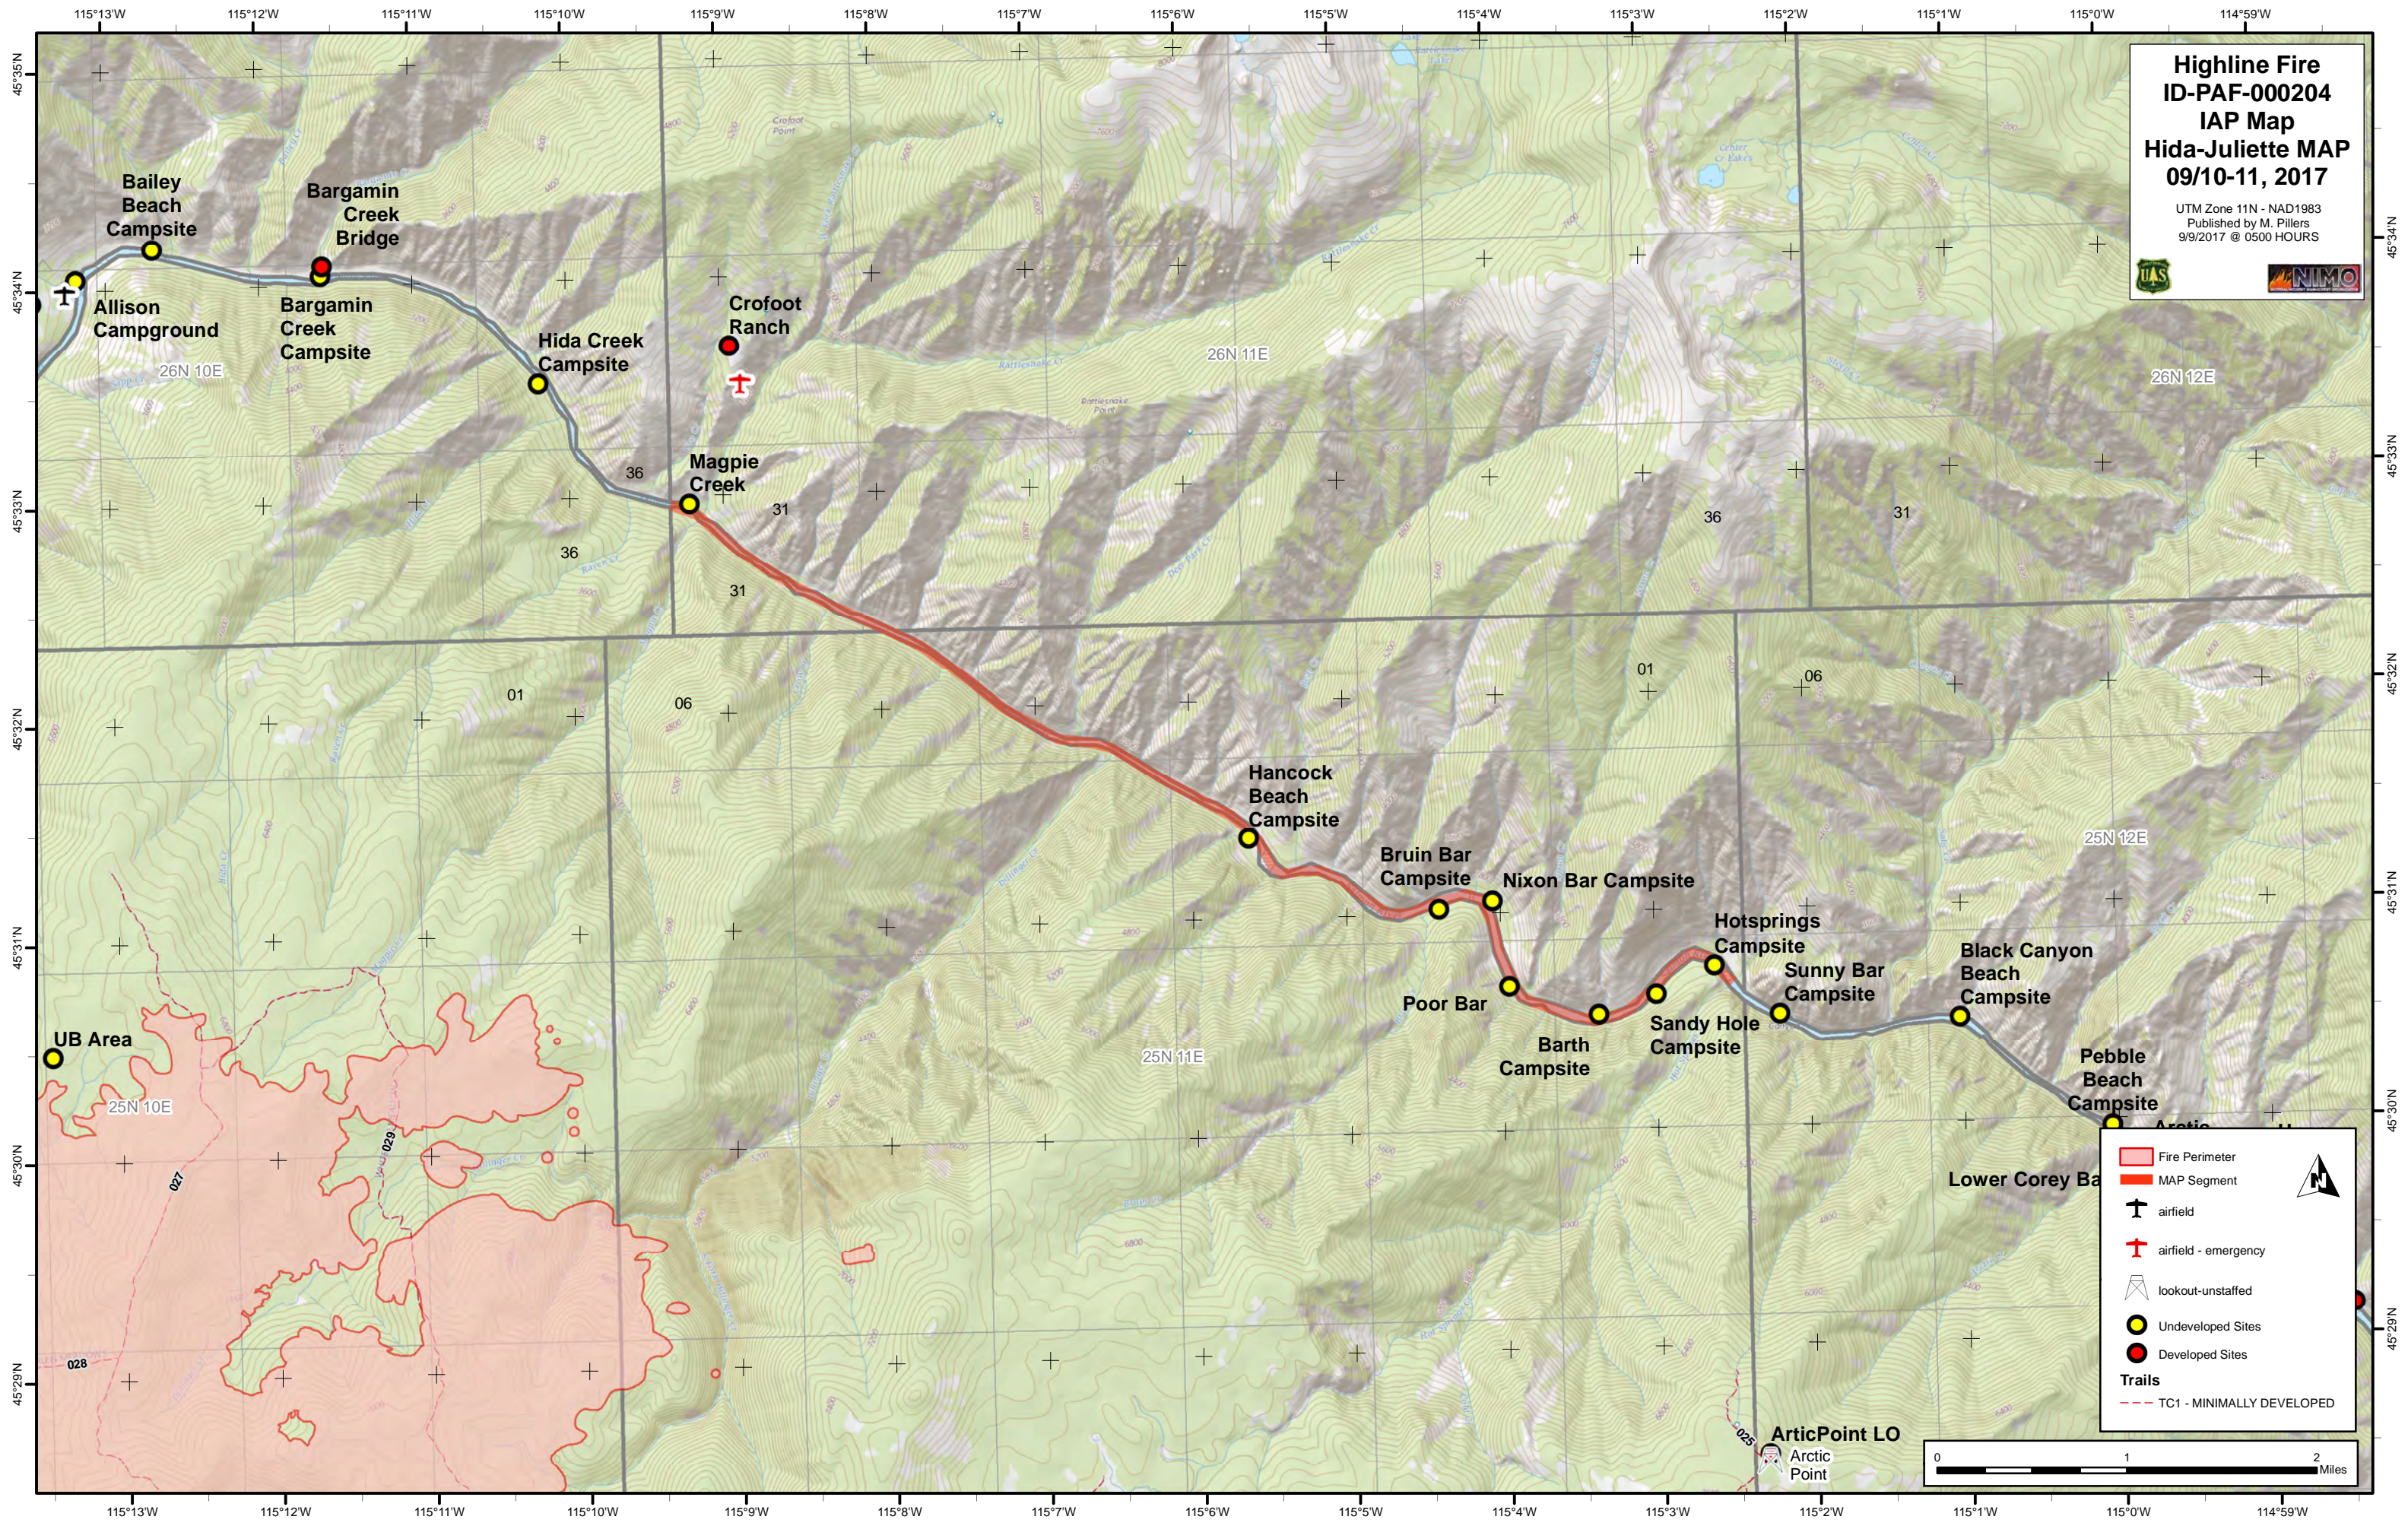

**Highline Fire
ID-PAF-000204
IAP Map
Hida-Juliette MAP
09/10-11, 2017**

UTM Zone 11N - NAD1983
Published by M. Pillers
9/9/2017 @ 0500 HOURS

- Fire Perimeter
- MAP Segment
- airfield
- airfield - emergency
- lookout-unstaffed
- Undeveloped Sites
- Developed Sites
- Trails
- TC1 - MINIMALLY DEVELOPED

ArcticPoint LO
Arctic Point