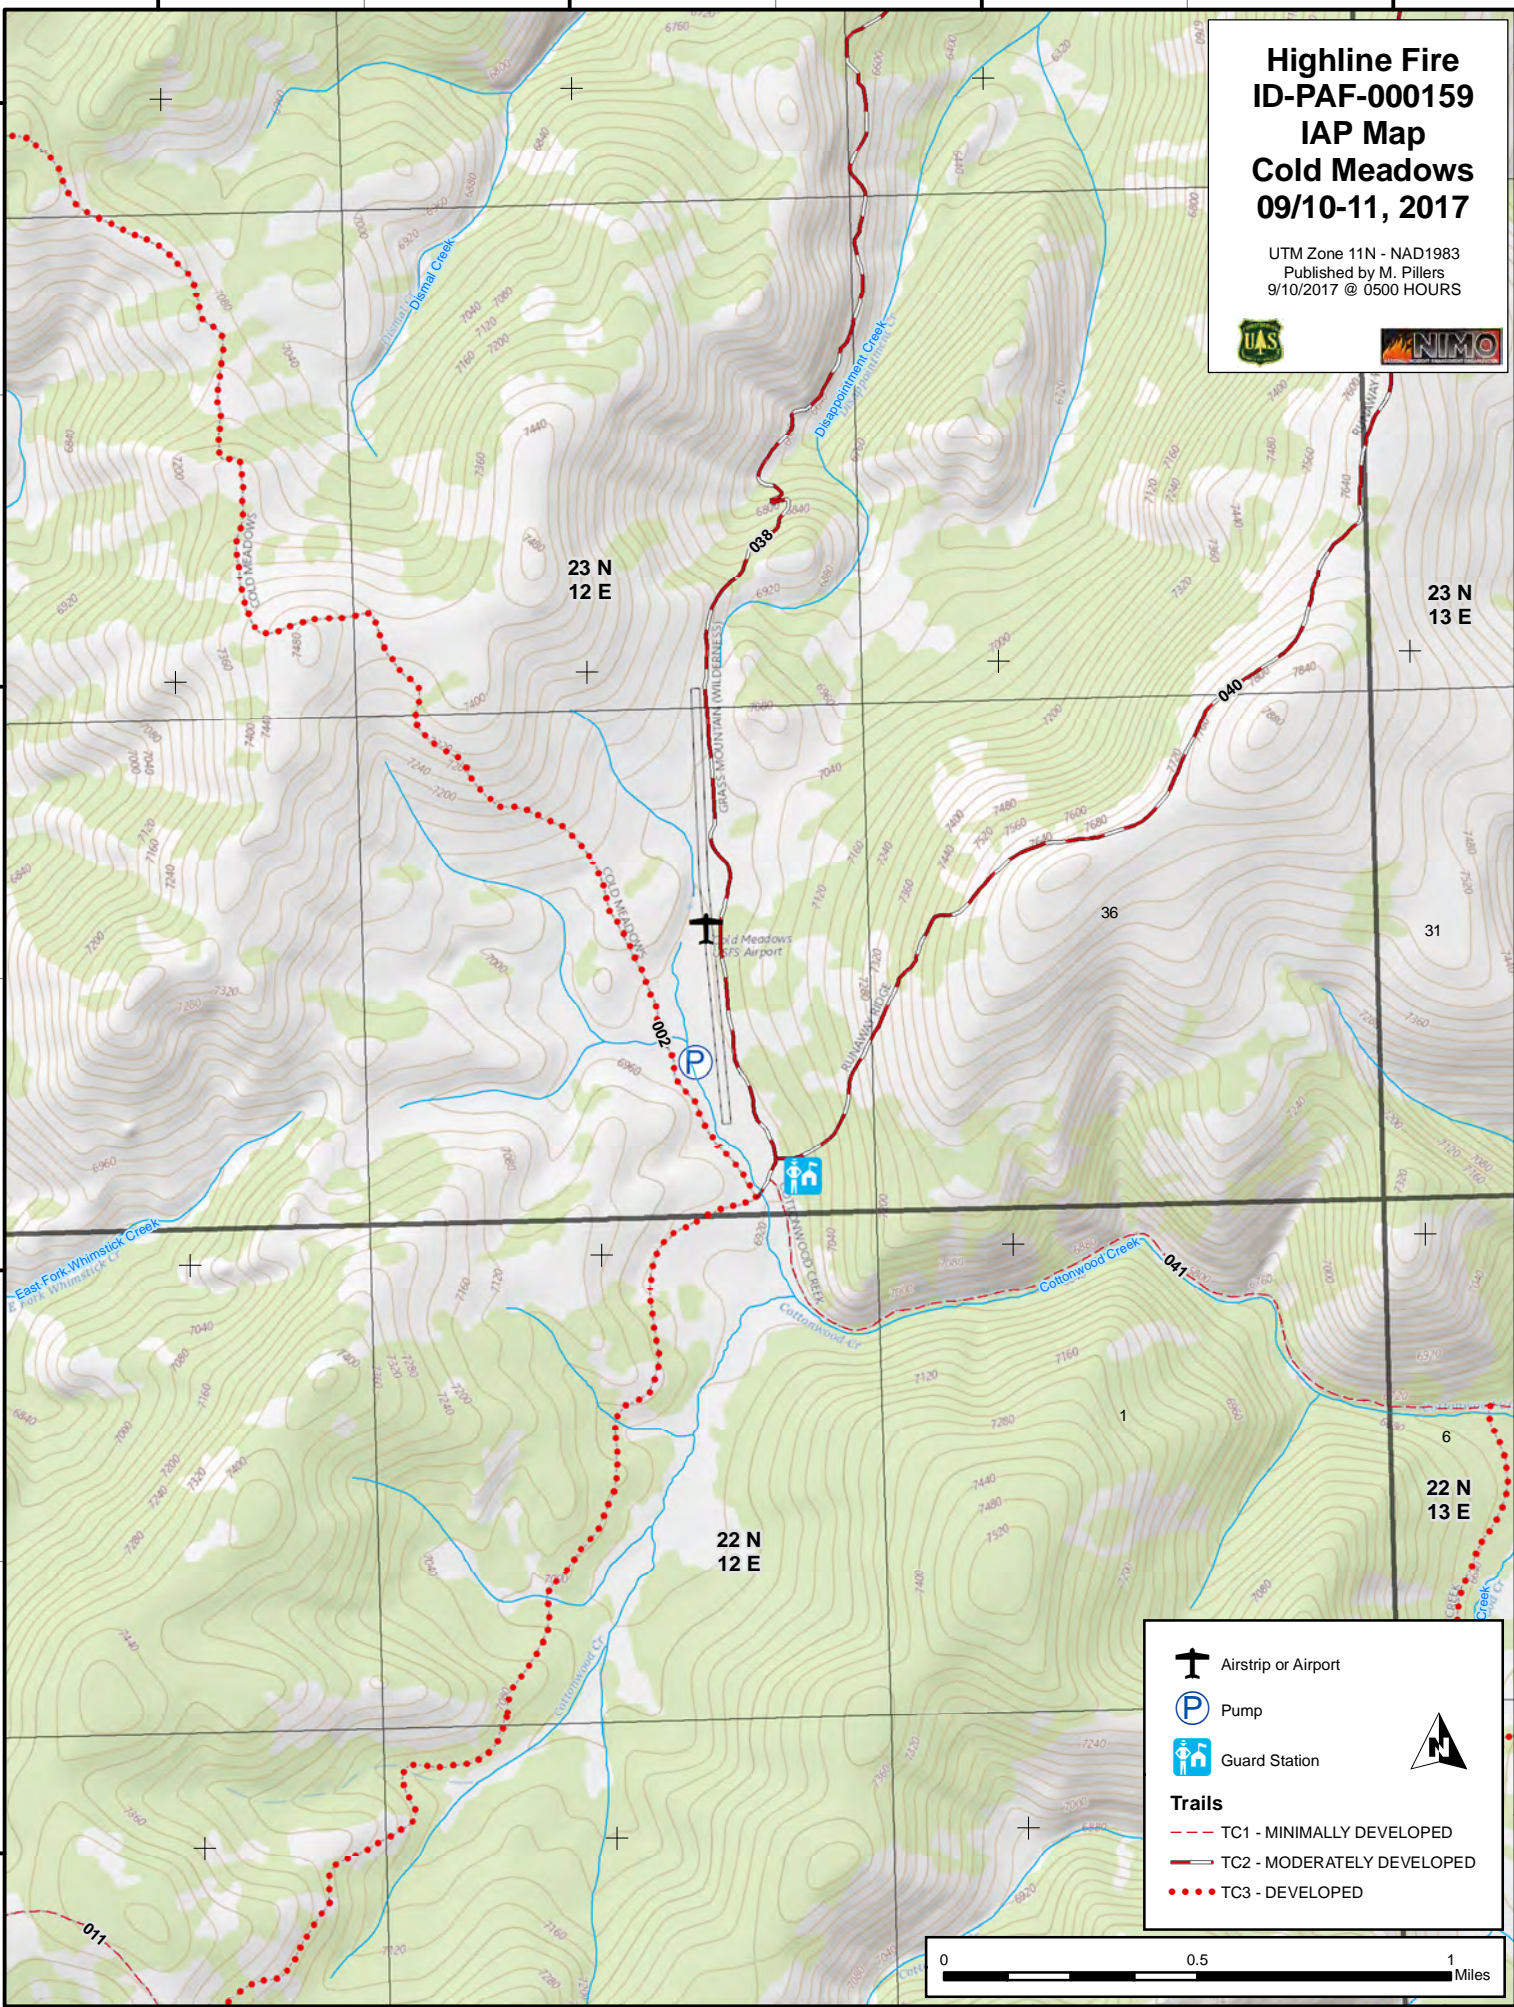

114°58'W

114°57'W

114°56'W

114°55'W

45°19'N

45°19'N

45°18'N

45°18'N

45°17'N

45°17'N

45°16'N

45°16'N

Highline Fire ID-PAF-000159 IAP Map Cold Meadows 09/10-11, 2017

UTM Zone 11N - NAD1983
Published by M. Pillers
9/10/2017 @ 0500 HOURS

23 N
12 E

23 N
13 E

22 N
12 E

22 N
13 E

Airstrip or Airport
Pump
Guard Station

Trails

- TC1 - MINIMALLY DEVELOPED
- TC2 - MODERATELY DEVELOPED
- TC3 - DEVELOPED