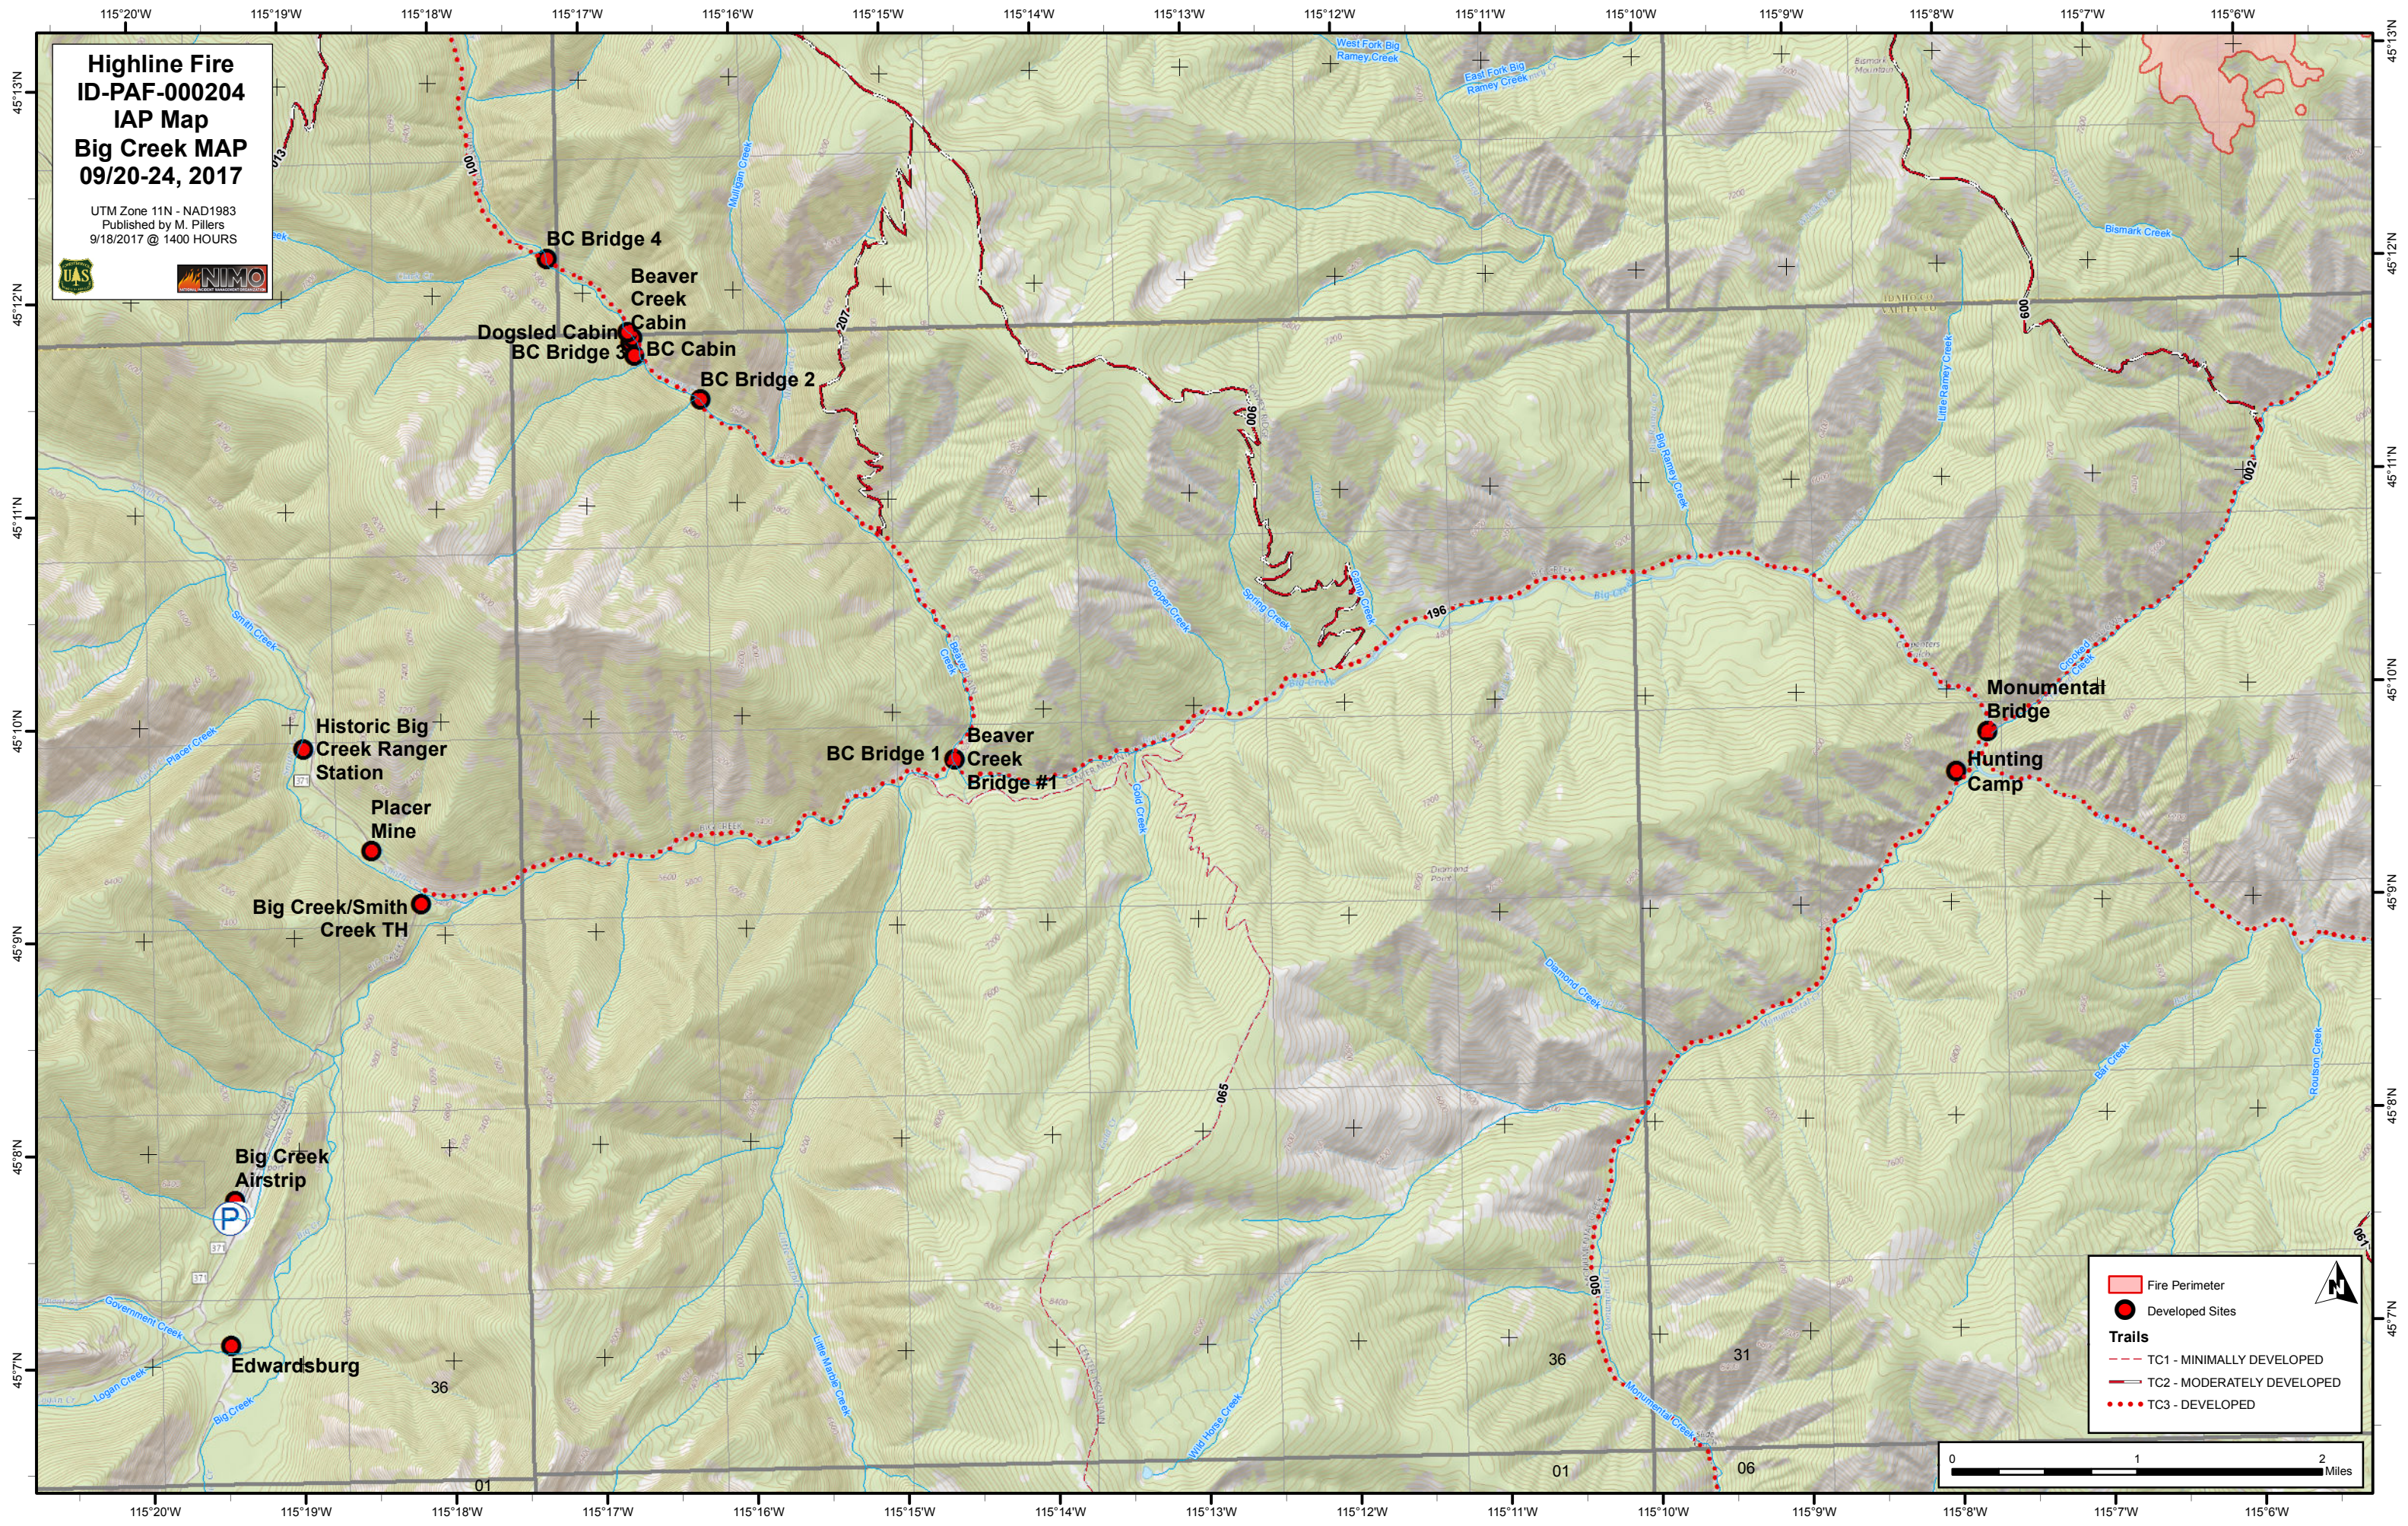

**Highline Fire  
ID-PAF-000204  
IAP Map  
Big Creek MAP  
09/20-24, 2017**

UTM Zone 11N - NAD1983  
Published by M. Pillers  
9/18/2017 @ 1400 HOURS

**Legend**

- Fire Perimeter
- Developed Sites
- Trails**
- - - TC1 - MINIMALLY DEVELOPED
- TC2 - MODERATELY DEVELOPED
- · · TC3 - DEVELOPED