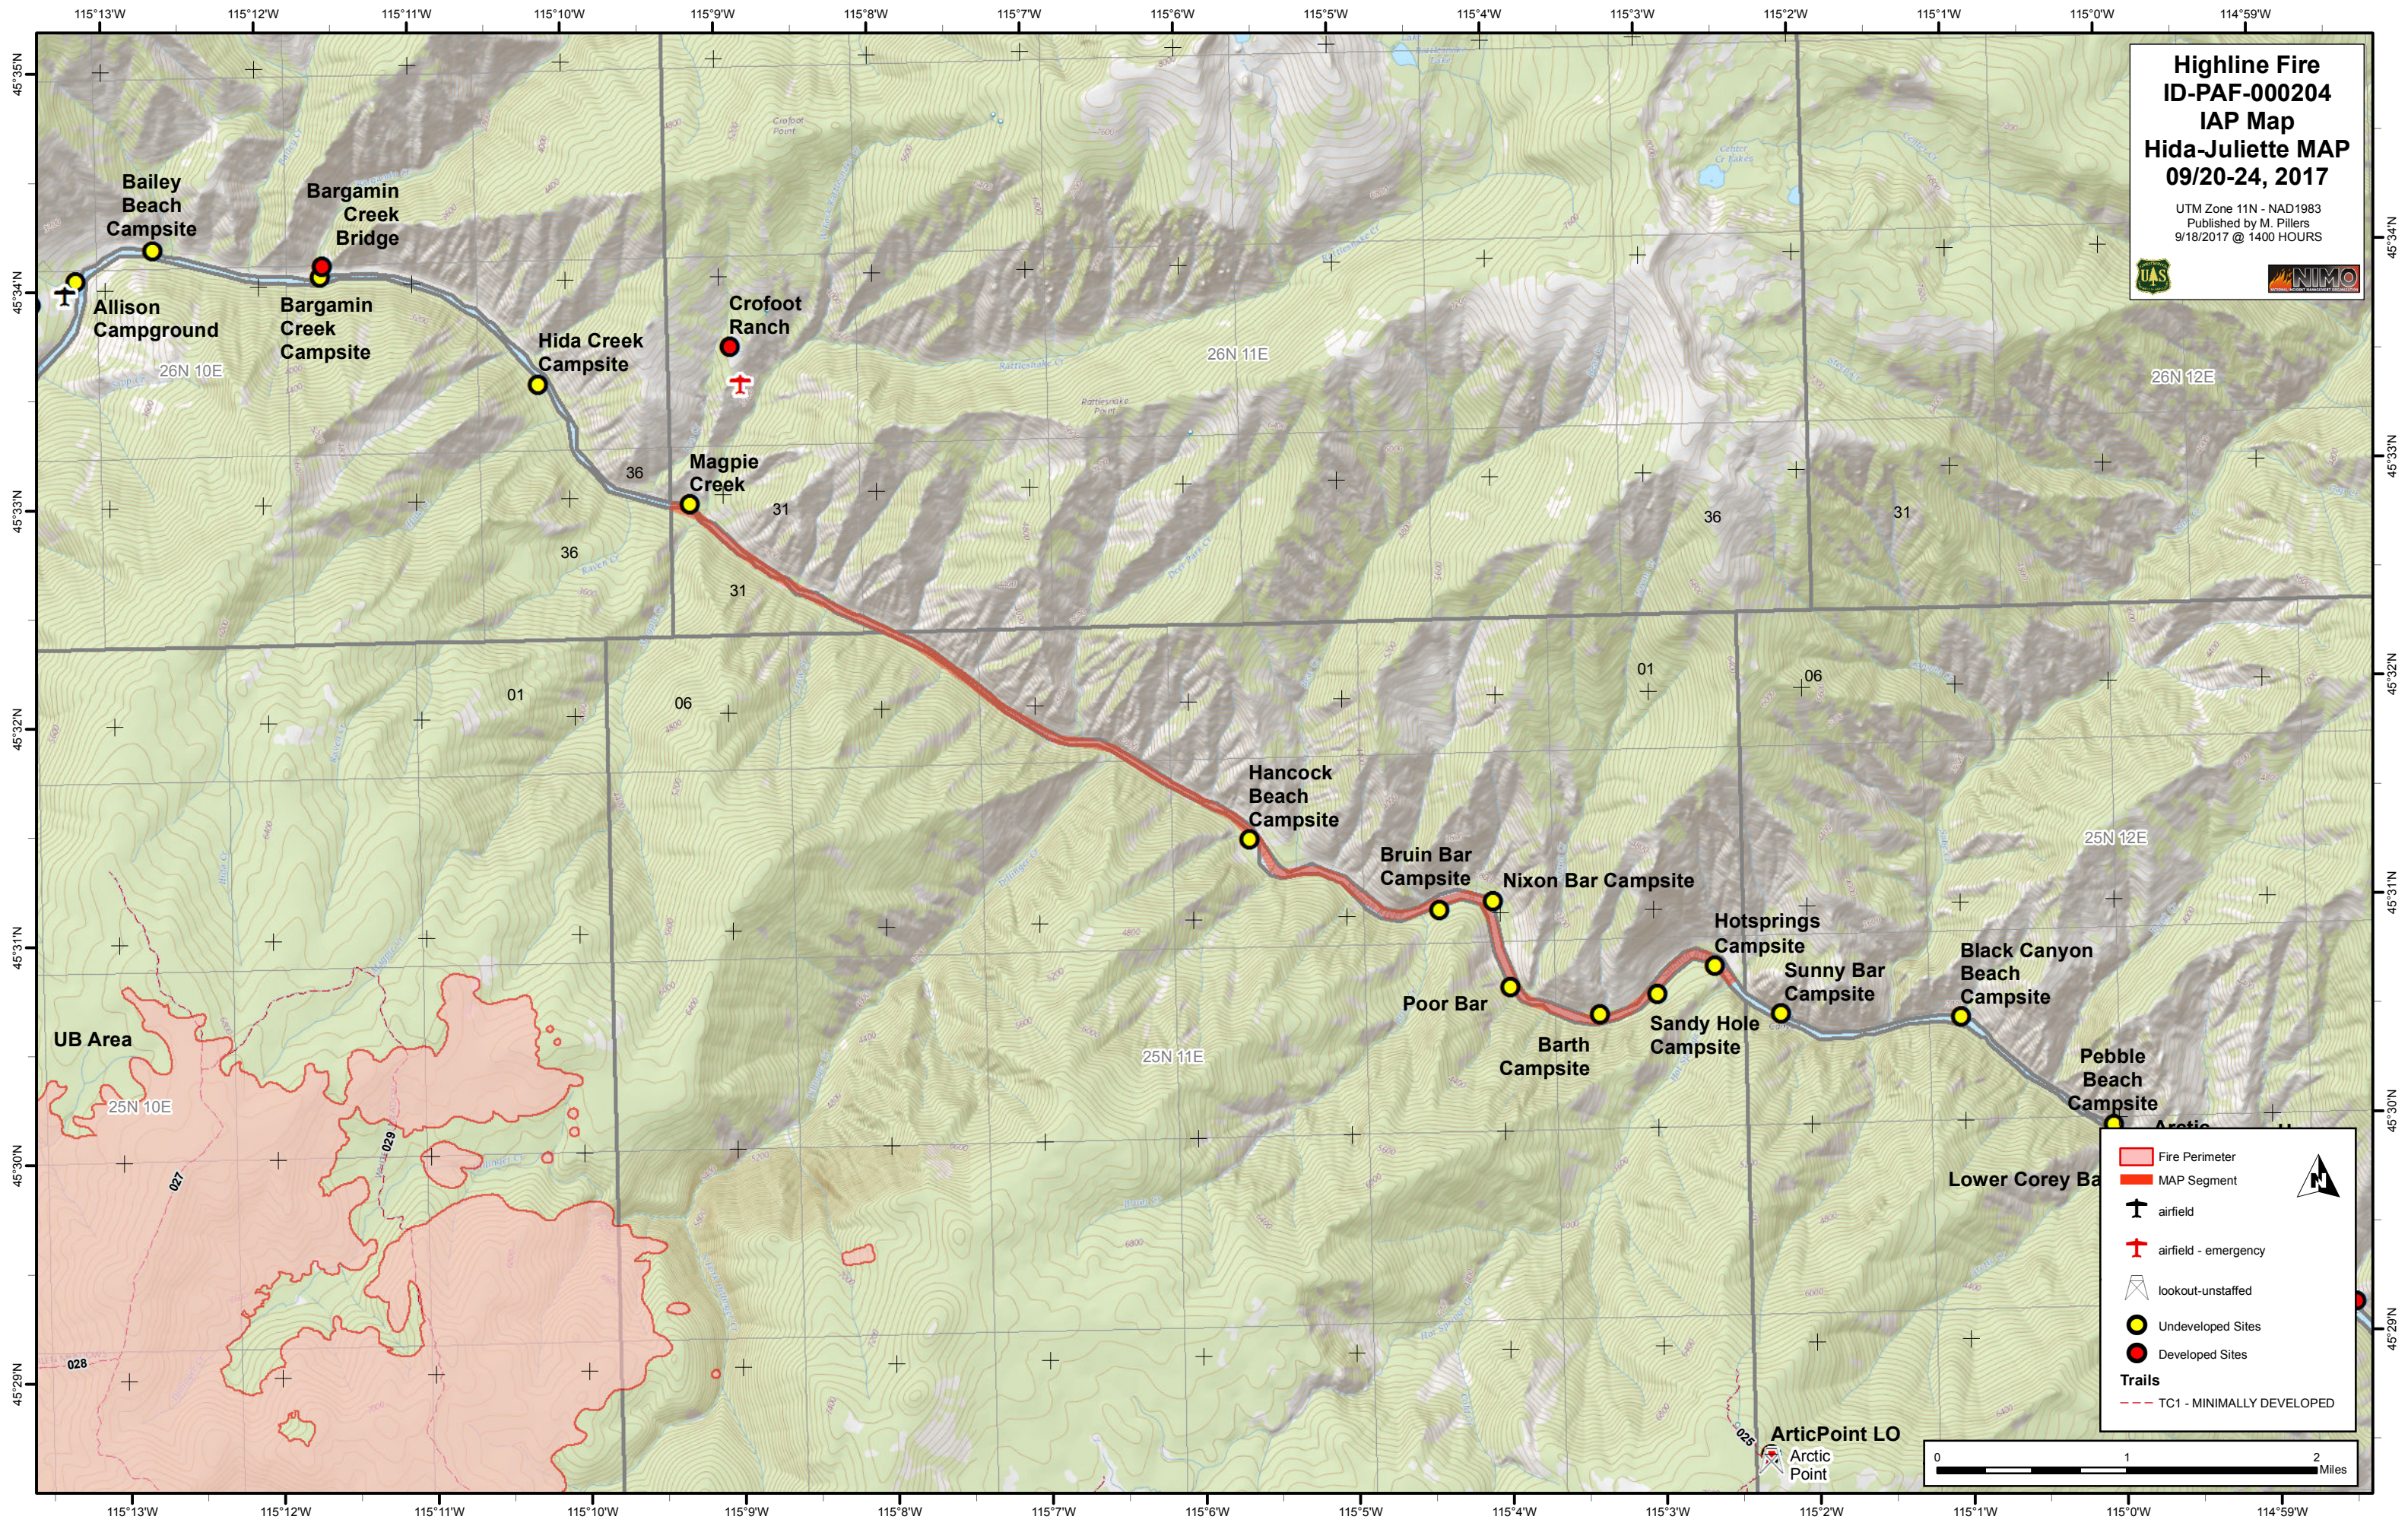

**Highline Fire
ID-PAF-000204
IAP Map
Hida-Juliette MAP
09/20-24, 2017**

UTM Zone 11N - NAD1983
Published by M. Pillers
9/18/2017 @ 1400 HOURS

- Fire Perimeter
- MAP Segment
- airfield
- airfield - emergency
- lookout-unstaffed
- Undeveloped Sites
- Developed Sites
- Trails**
- TC1 - MINIMALLY DEVELOPED

ArcticPoint LO
Arctic Point