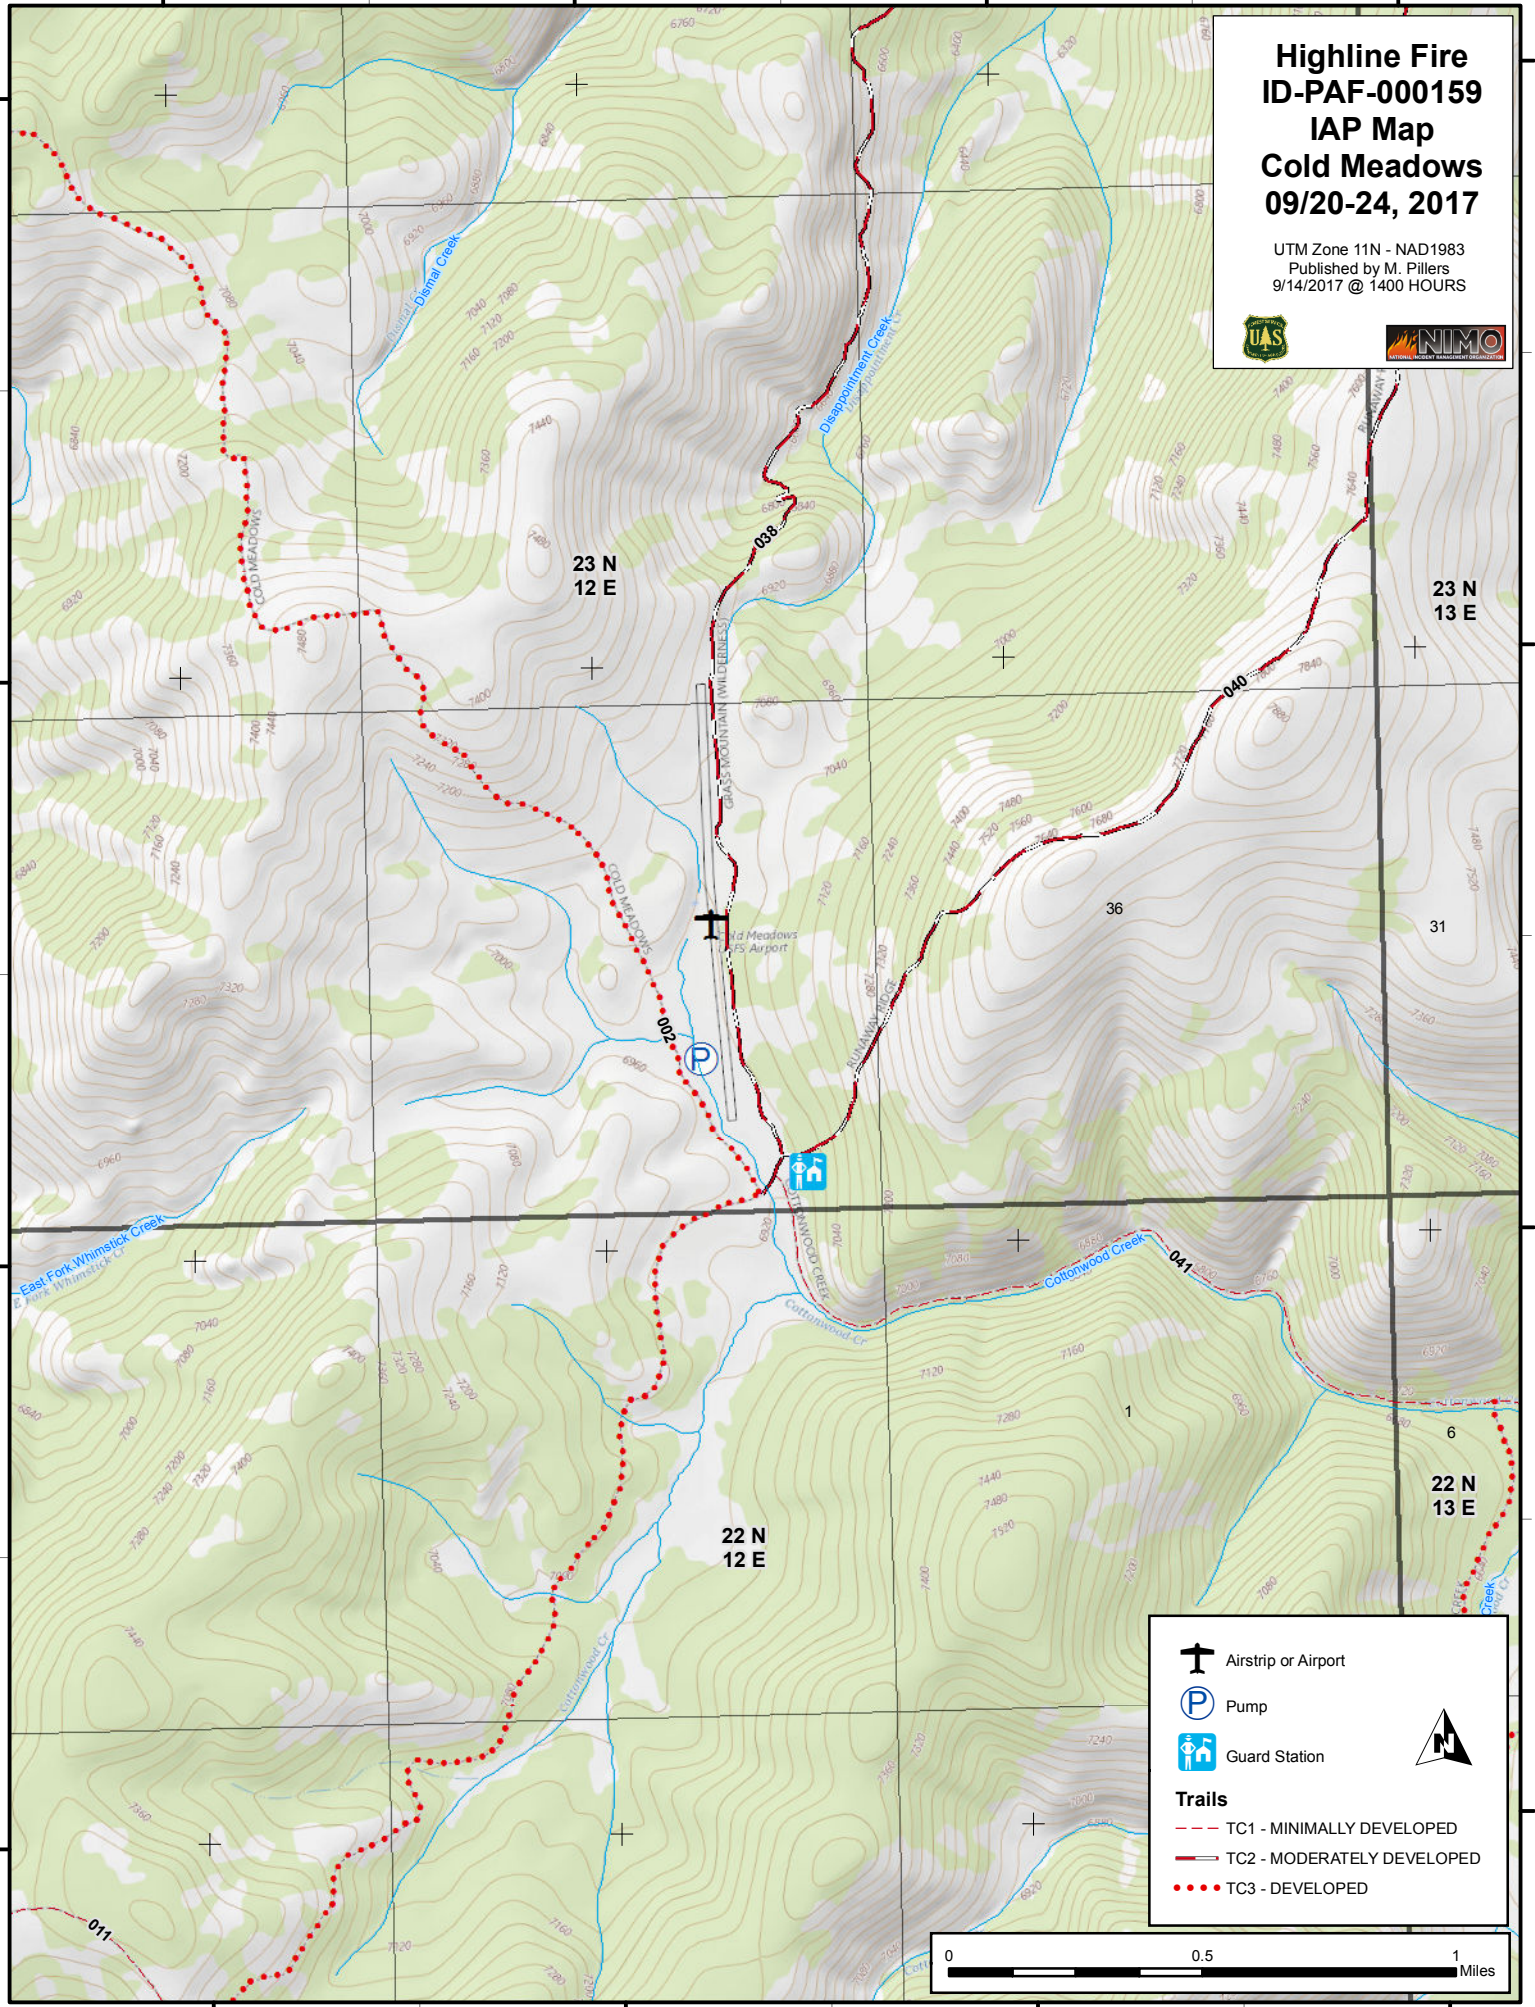

114°58'W

114°57'W

114°56'W

114°55'W

45°19'N

45°19'N

45°18'N

45°18'N

45°17'N

45°17'N

45°16'N

45°16'N

Highline Fire ID-PAF-000159 IAP Map Cold Meadows 09/20-24, 2017

UTM Zone 11N - NAD1983
Published by M. Pillers
9/14/2017 @ 1400 HOURS

23 N
12 E

23 N
13 E

22 N
12 E

22 N
13 E

Airstrip or Airport
 Pump
 Guard Station

Trails

- TC1 - MINIMALLY DEVELOPED
- TC2 - MODERATELY DEVELOPED
- TC3 - DEVELOPED