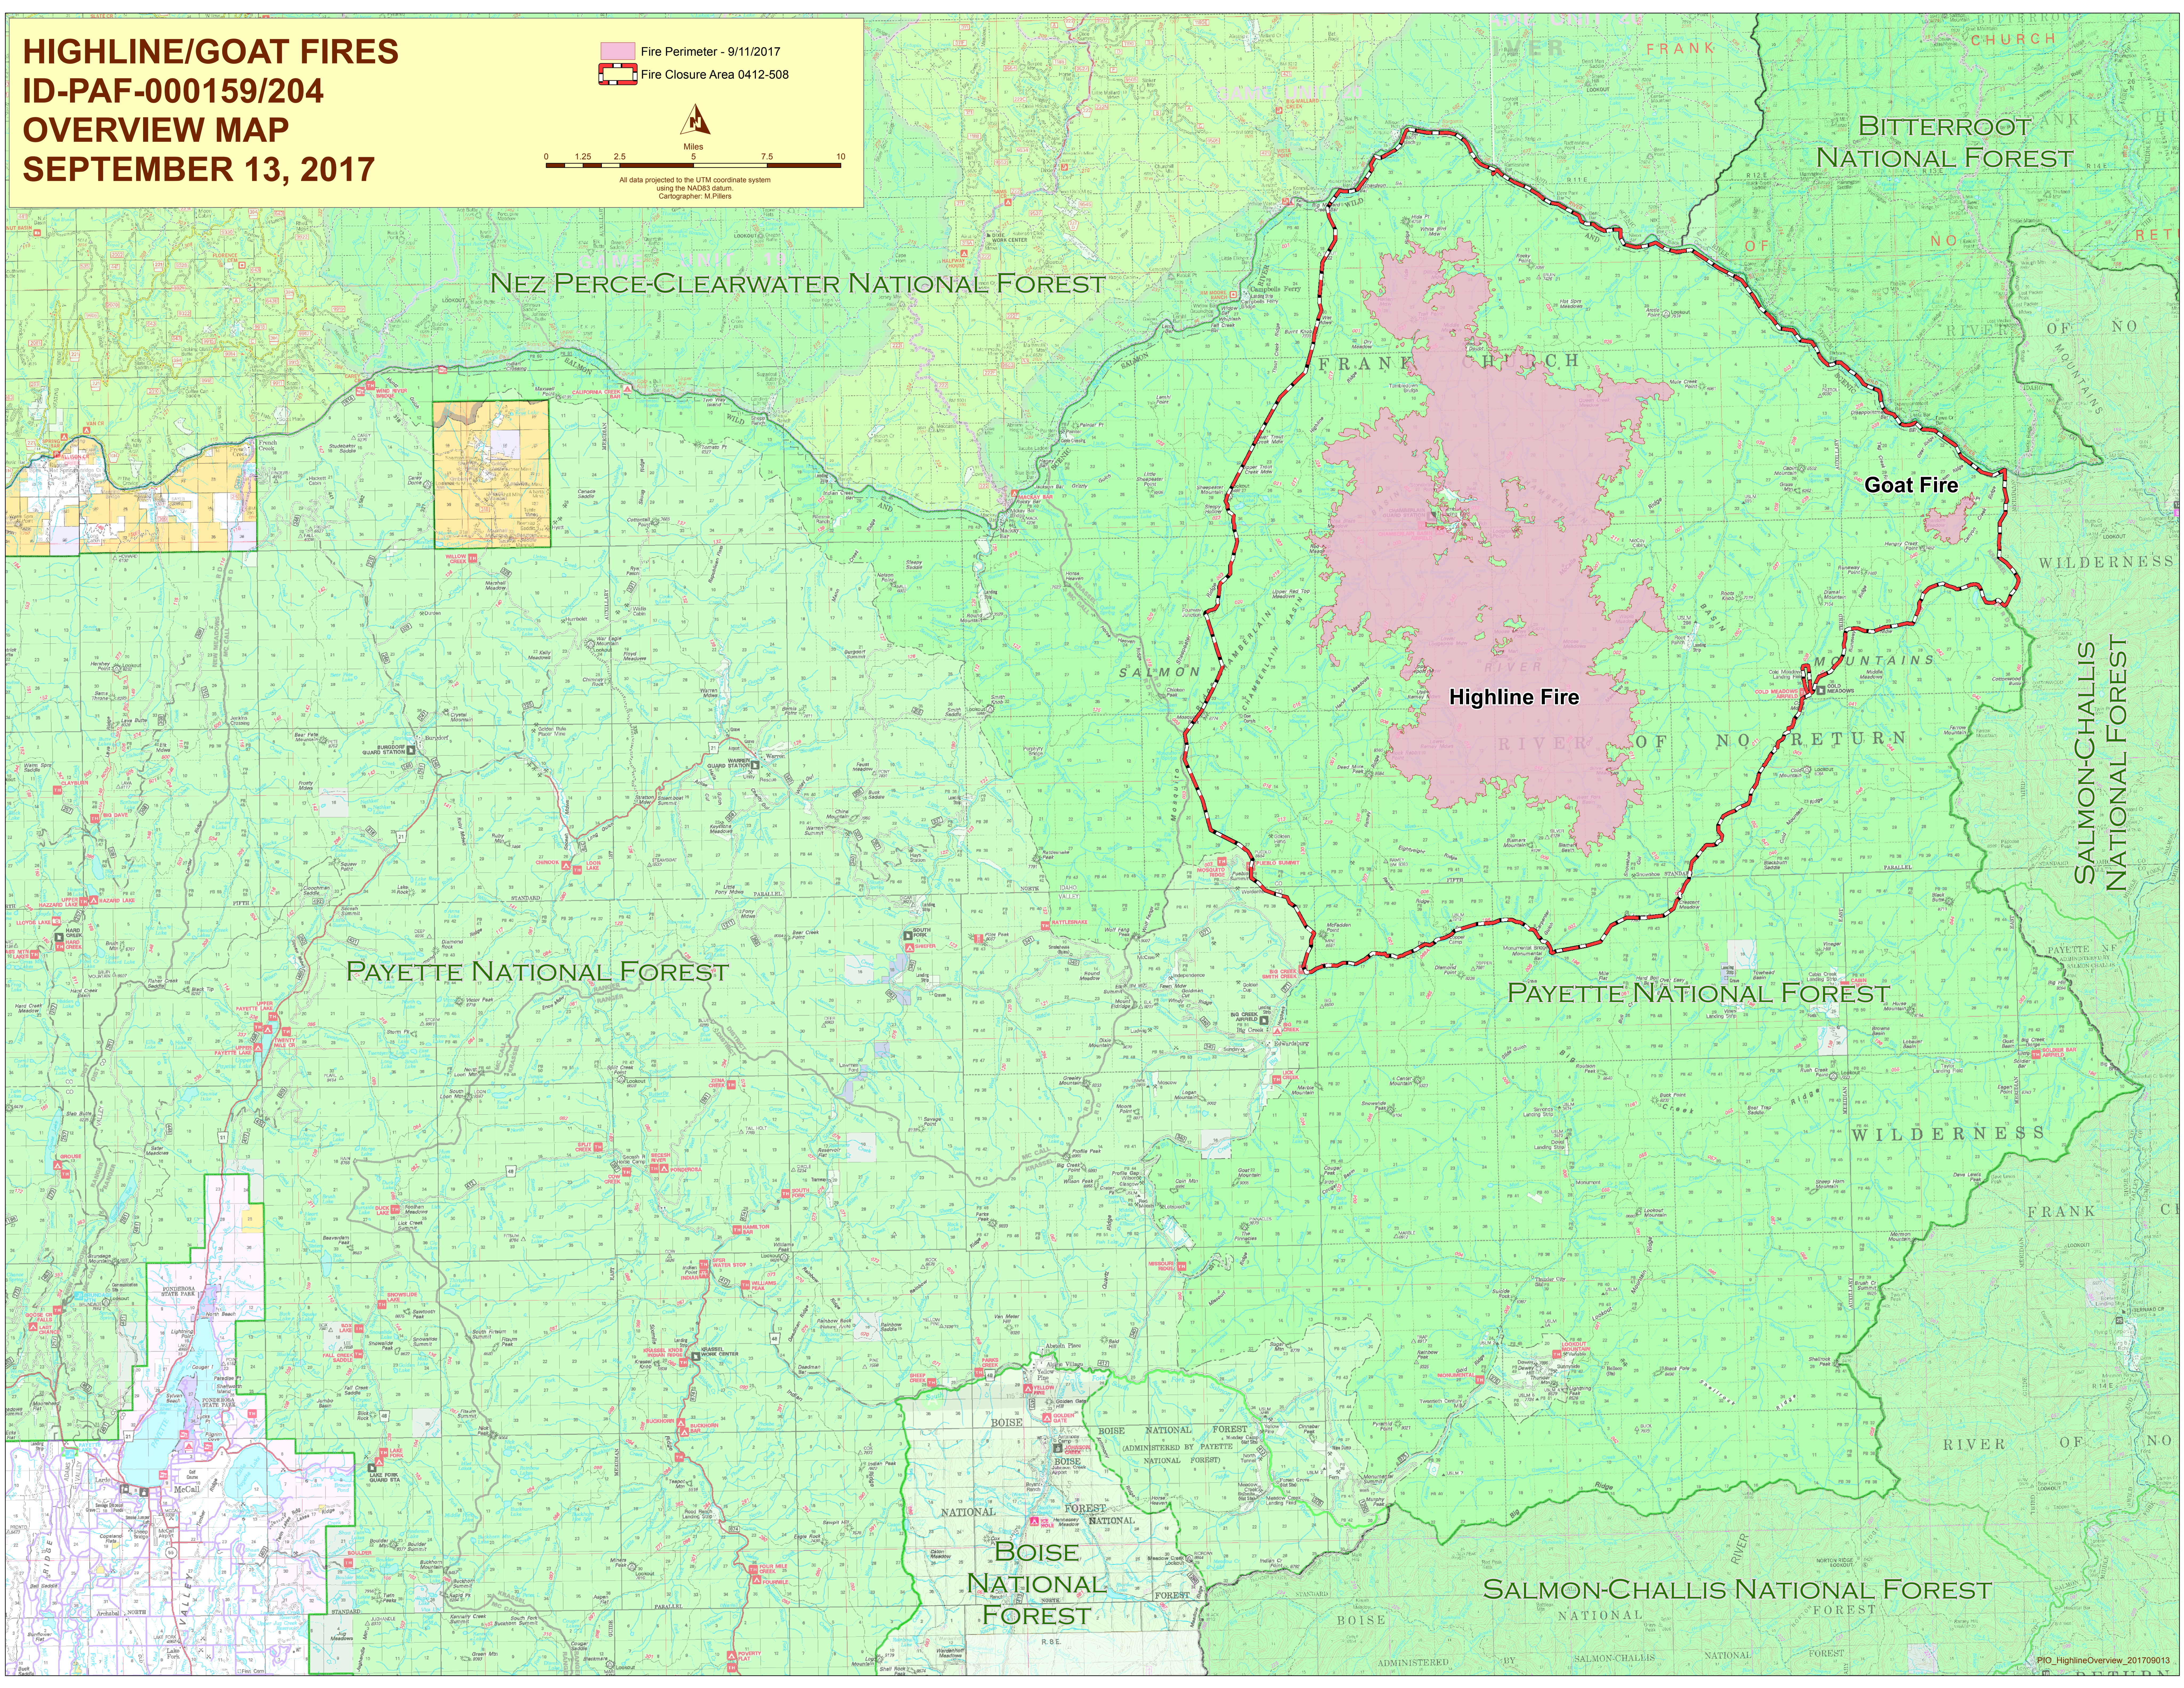

# HIGHLINE/GOAT FIRES ID-PAF-000159/204 OVERVIEW MAP SEPTEMBER 13, 2017

Fire Perimeter - 9/11/2017  
Fire Closure Area 0412-508

NEZ PERCE-CLEARWATER NATIONAL FOREST

BITTERROOT NATIONAL FOREST

Goat Fire

Highline Fire

PAYETTE NATIONAL FOREST

PAYETTE NATIONAL FOREST

SALMON-CHALLIS NATIONAL FOREST

BOISE NATIONAL FOREST

SALMON-CHALLIS NATIONAL FOREST