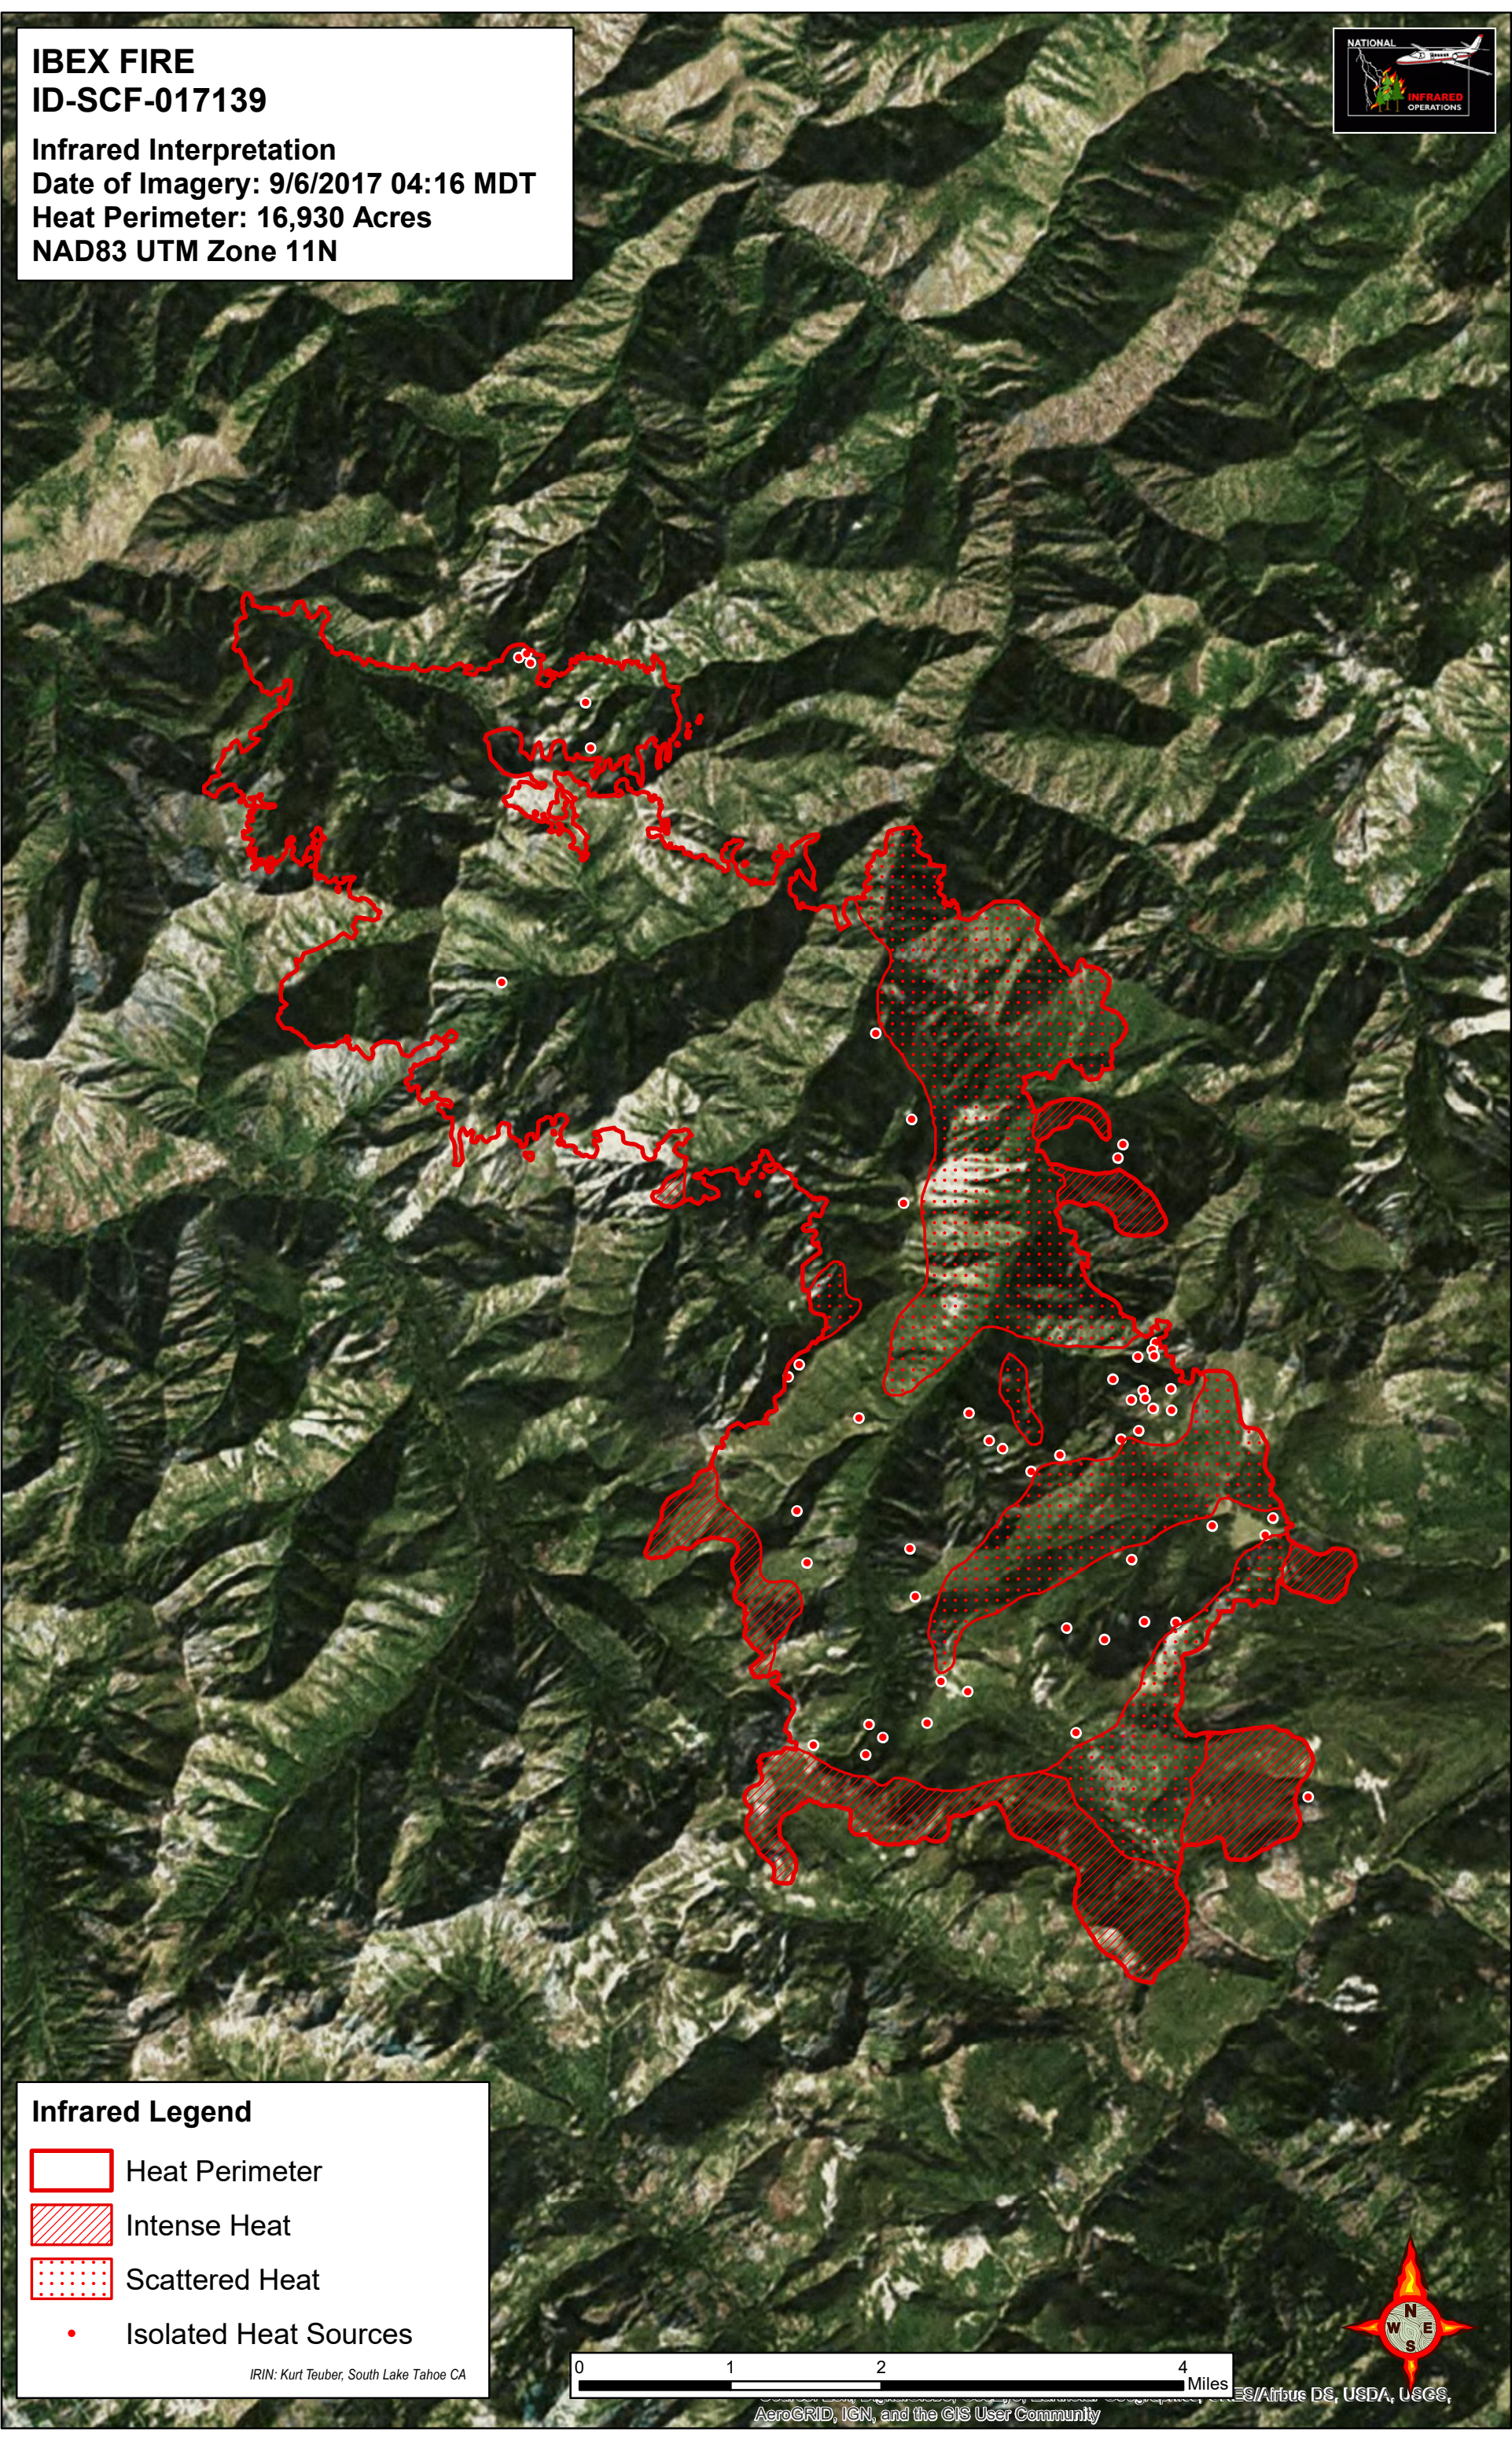

IBEX FIRE
ID-SCF-017139
Infrared Interpretation
Date of Imagery: 9/6/2017 04:16 MDT
Heat Perimeter: 16,930 Acres
NAD83 UTM Zone 11N

Infrared Legend

-  Heat Perimeter
-  Intense Heat
-  Scattered Heat
-  Isolated Heat Sources

IRIN: Kurt Teuber, South Lake Tahoe CA