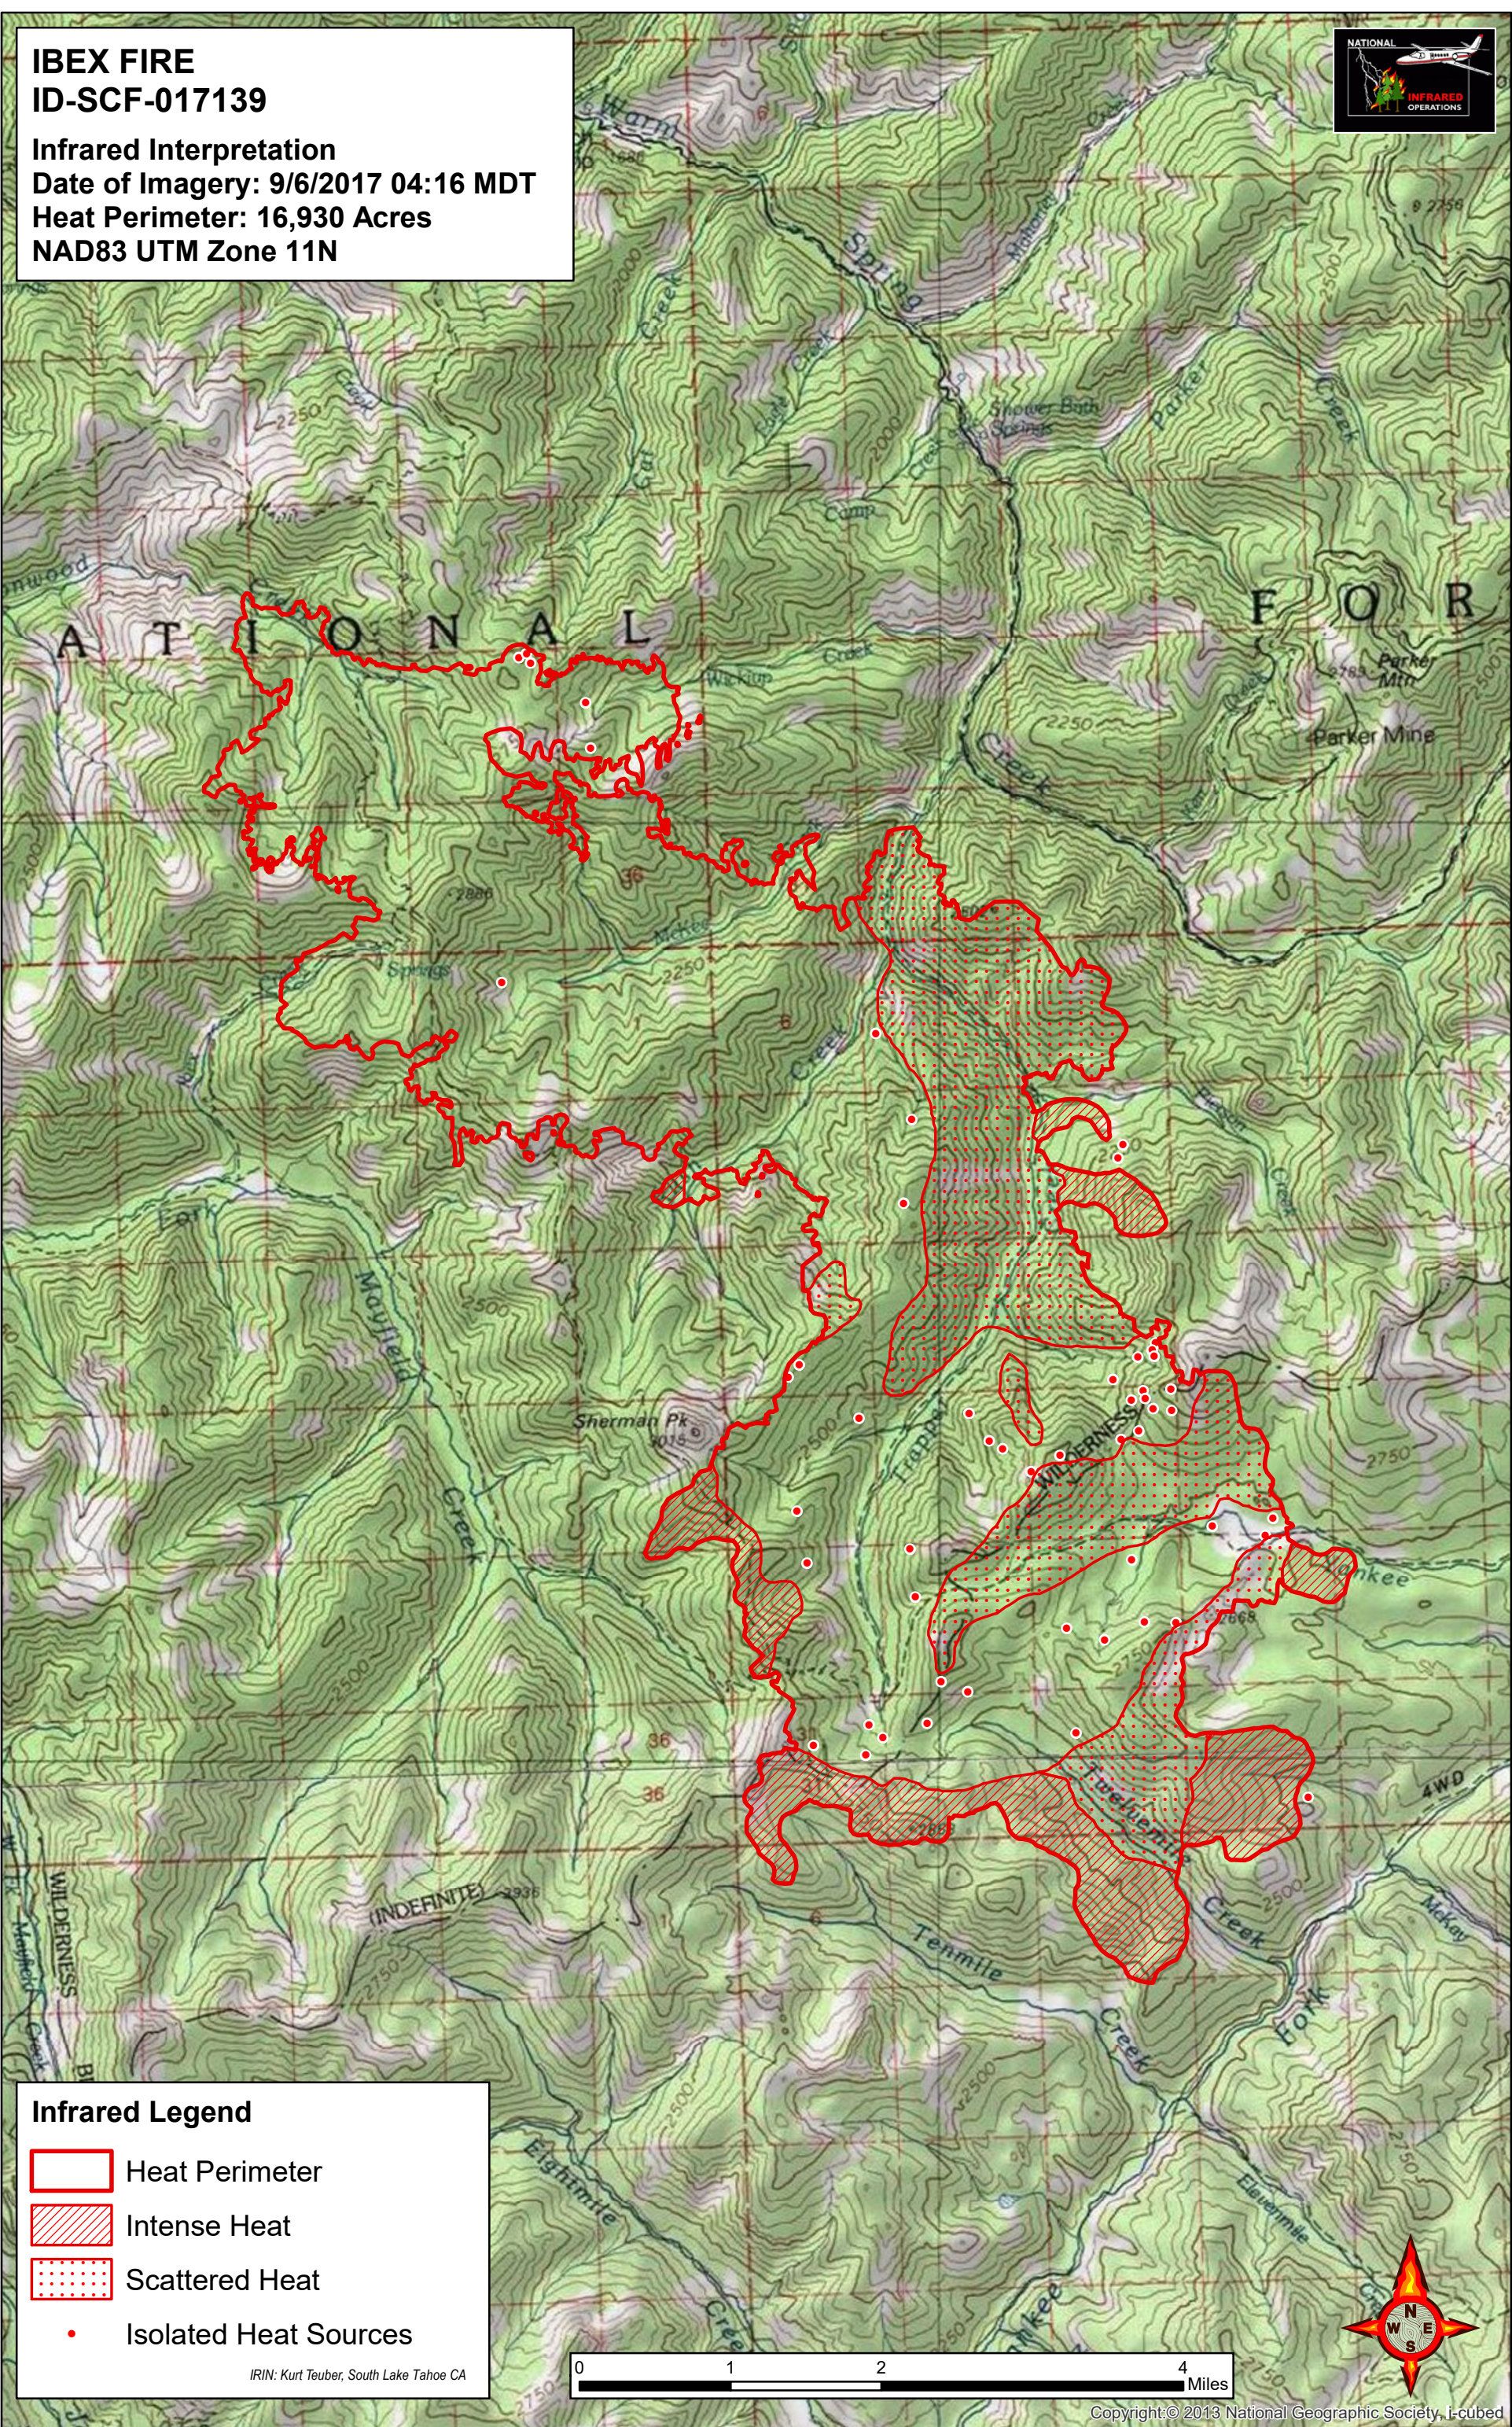

IBEX FIRE
ID-SCF-017139
 Infrared Interpretation
 Date of Imagery: 9/6/2017 04:16 MDT
 Heat Perimeter: 16,930 Acres
 NAD83 UTM Zone 11N

Infrared Legend

-  Heat Perimeter
-  Intense Heat
-  Scattered Heat
-  Isolated Heat Sources

IRIN: Kurt Teuber, South Lake Tahoe CA