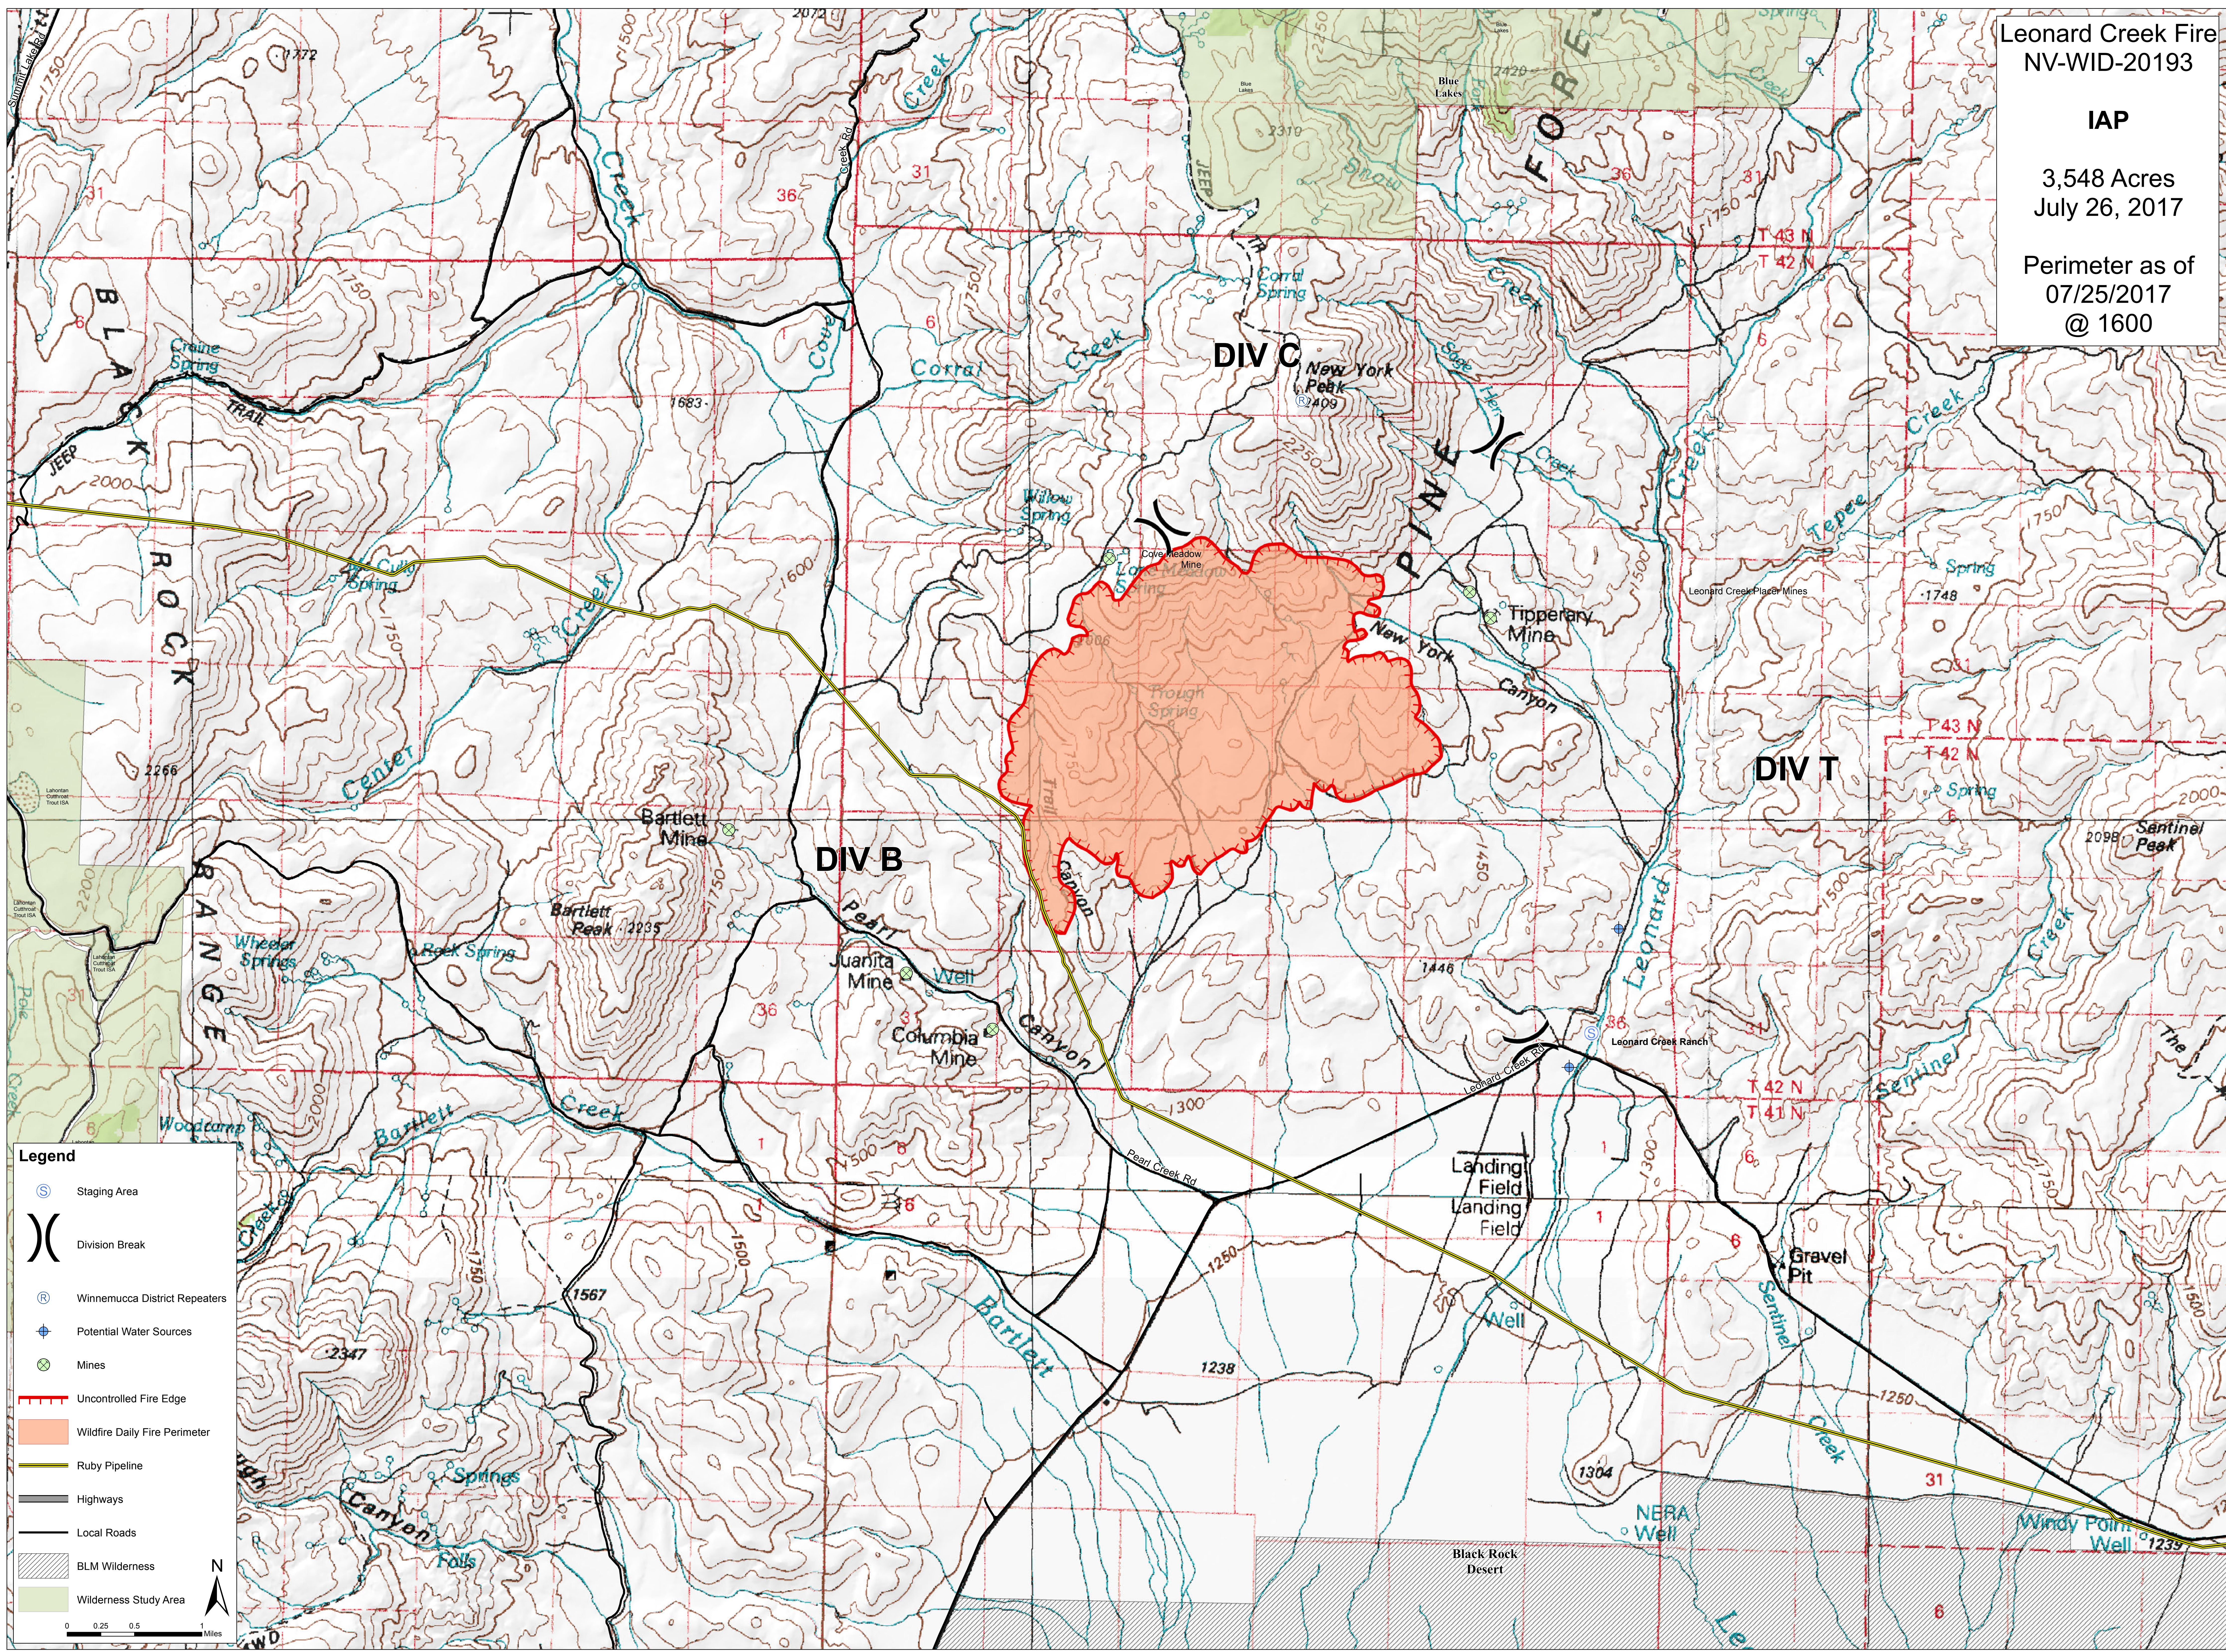

Leonard Creek Fire
NV-WID-20193

IAP

3,548 Acres
July 26, 2017

Perimeter as of
07/25/2017
@ 1600

Legend

- Staging Area
- Division Break
- Winnemucca District Repeaters
- Potential Water Sources
- Mines
- Uncontrolled Fire Edge
- Wildfire Daily Fire Perimeter
- Ruby Pipeline
- Highways
- Local Roads
- BLM Wilderness
- Wilderness Study Area

0 0.25 0.5 1 Miles