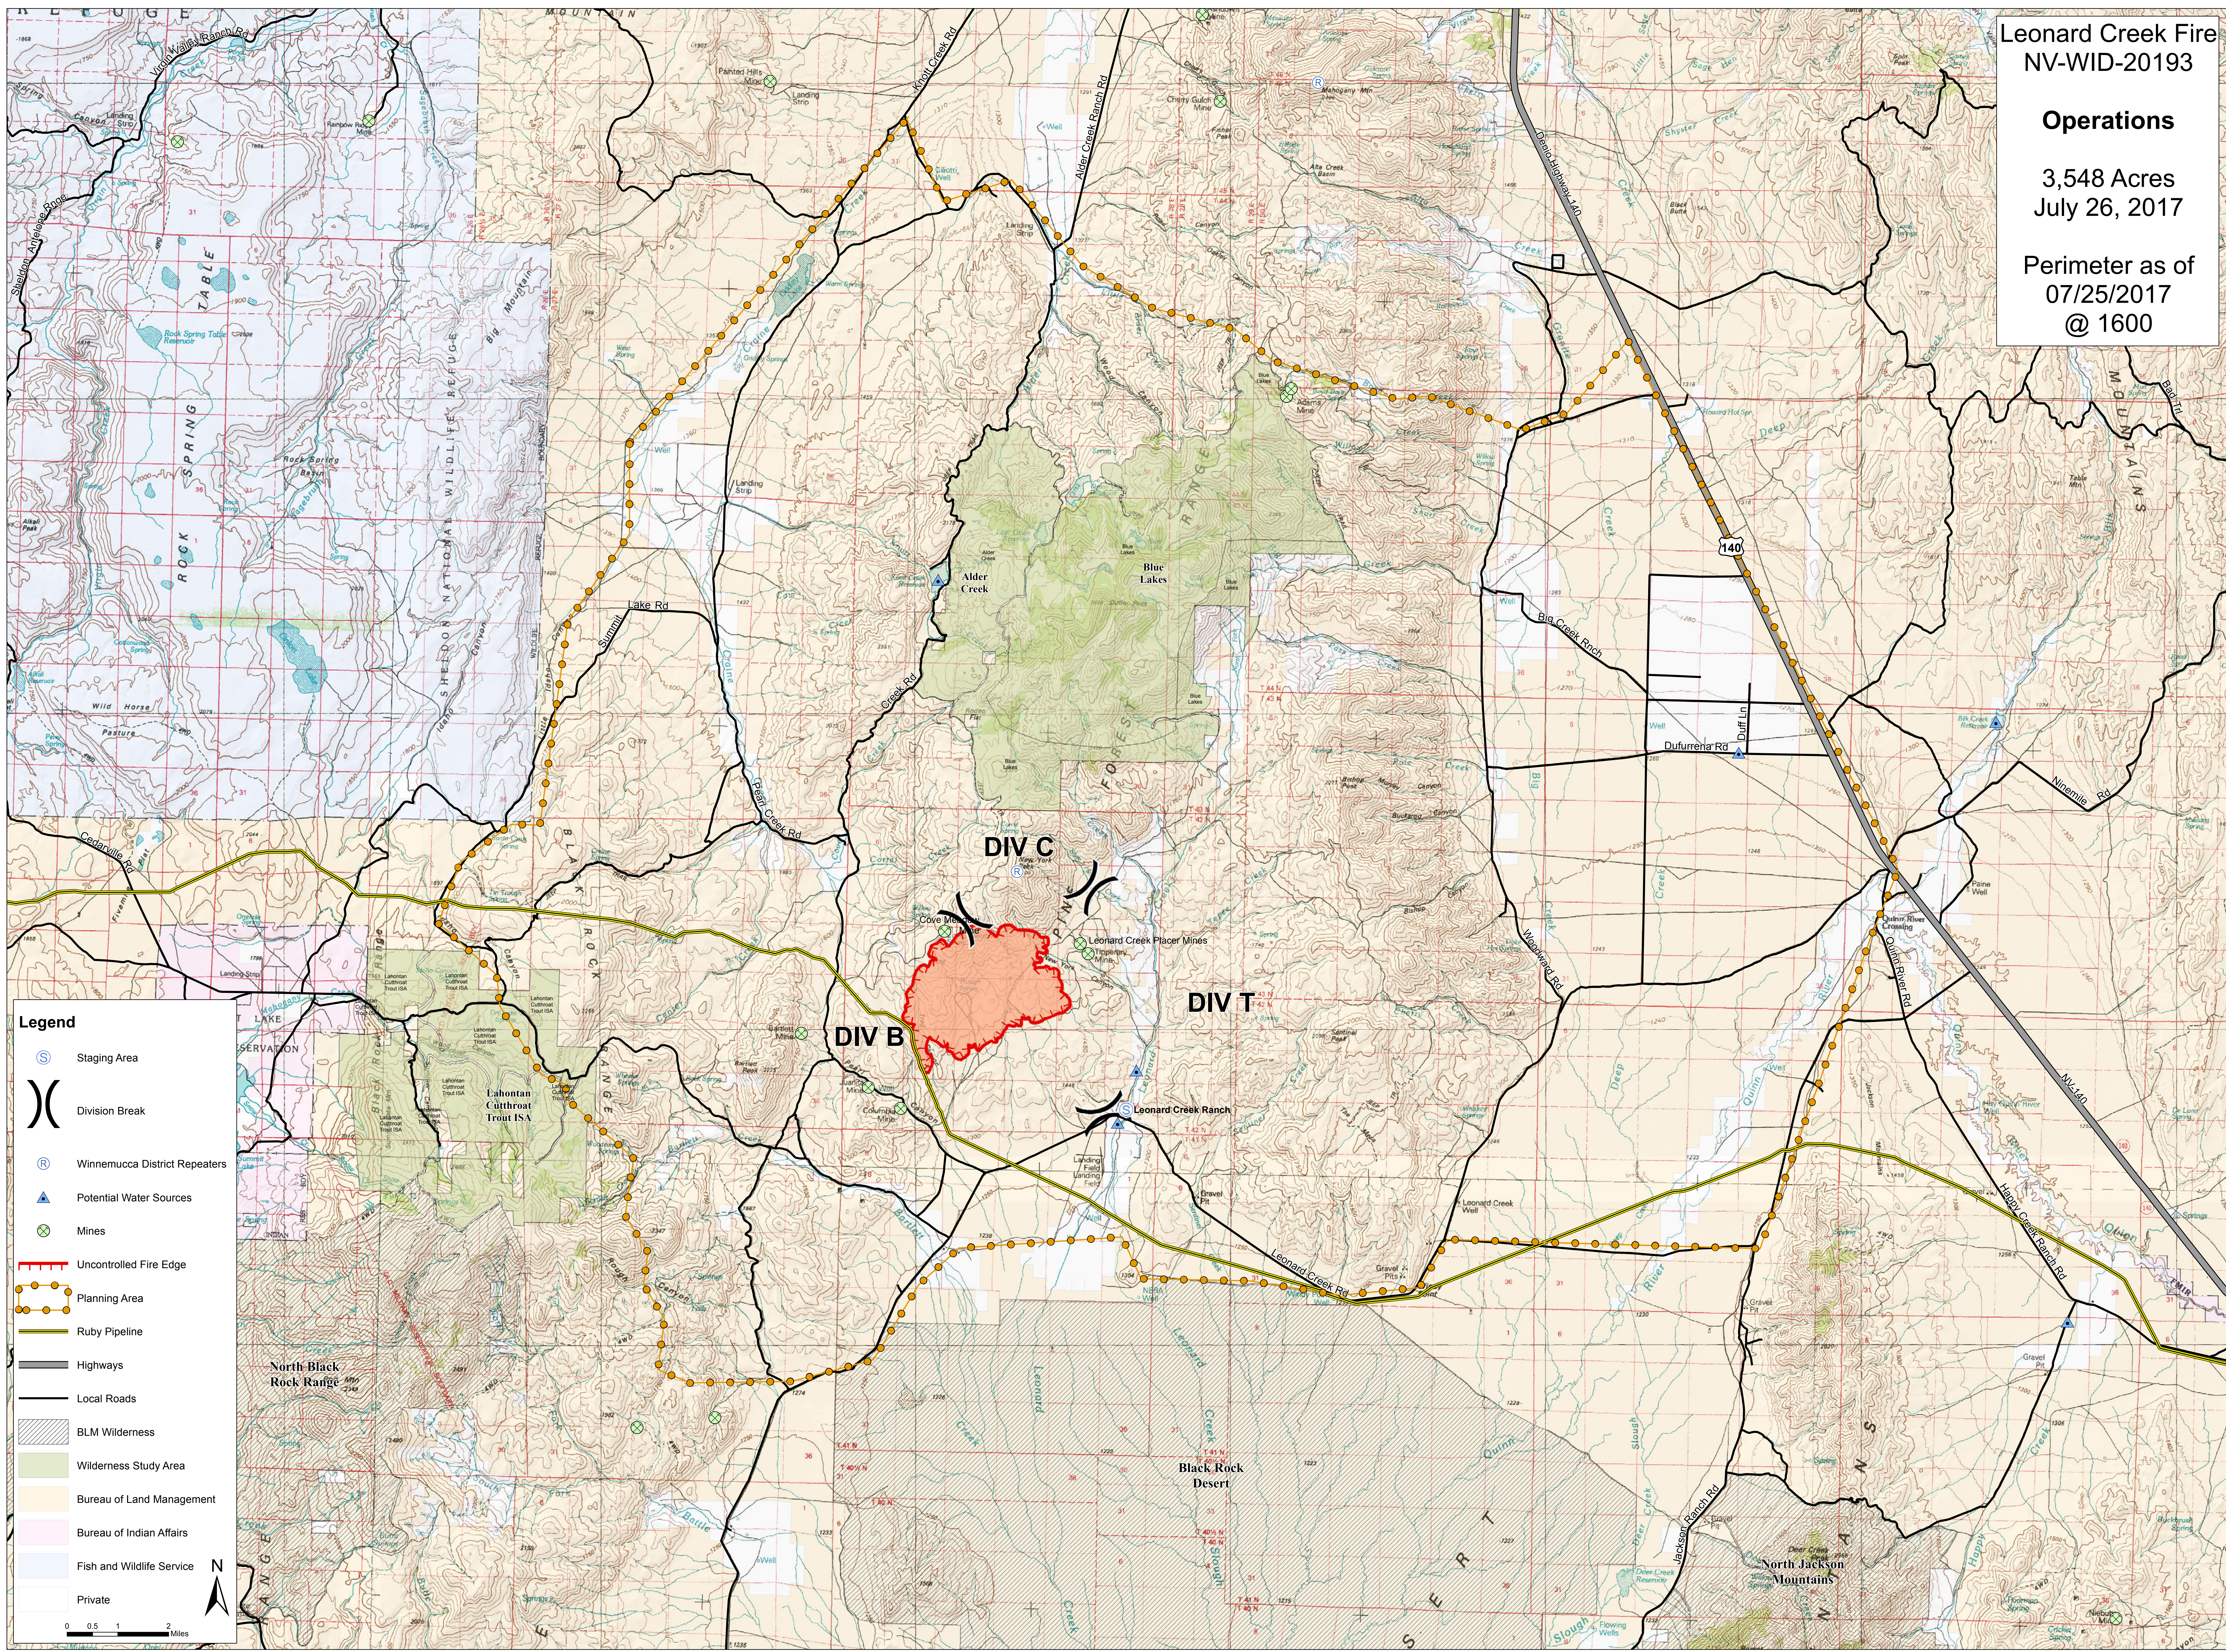

Leonard Creek Fire
NV-WID-20193

Operations

3,548 Acres
July 26, 2017

Perimeter as of
07/25/2017
@ 1600

Legend

- Staging Area
- Division Break
- Winnemucca District Repeaters
- Potential Water Sources
- Mines
- Uncontrolled Fire Edge
- Planning Area
- Ruby Pipeline
- Highways
- Local Roads
- BLM Wilderness
- Wilderness Study Area
- Bureau of Land Management
- Bureau of Indian Affairs
- Fish and Wildlife Service
- Private

0 0.5 1 2 Miles