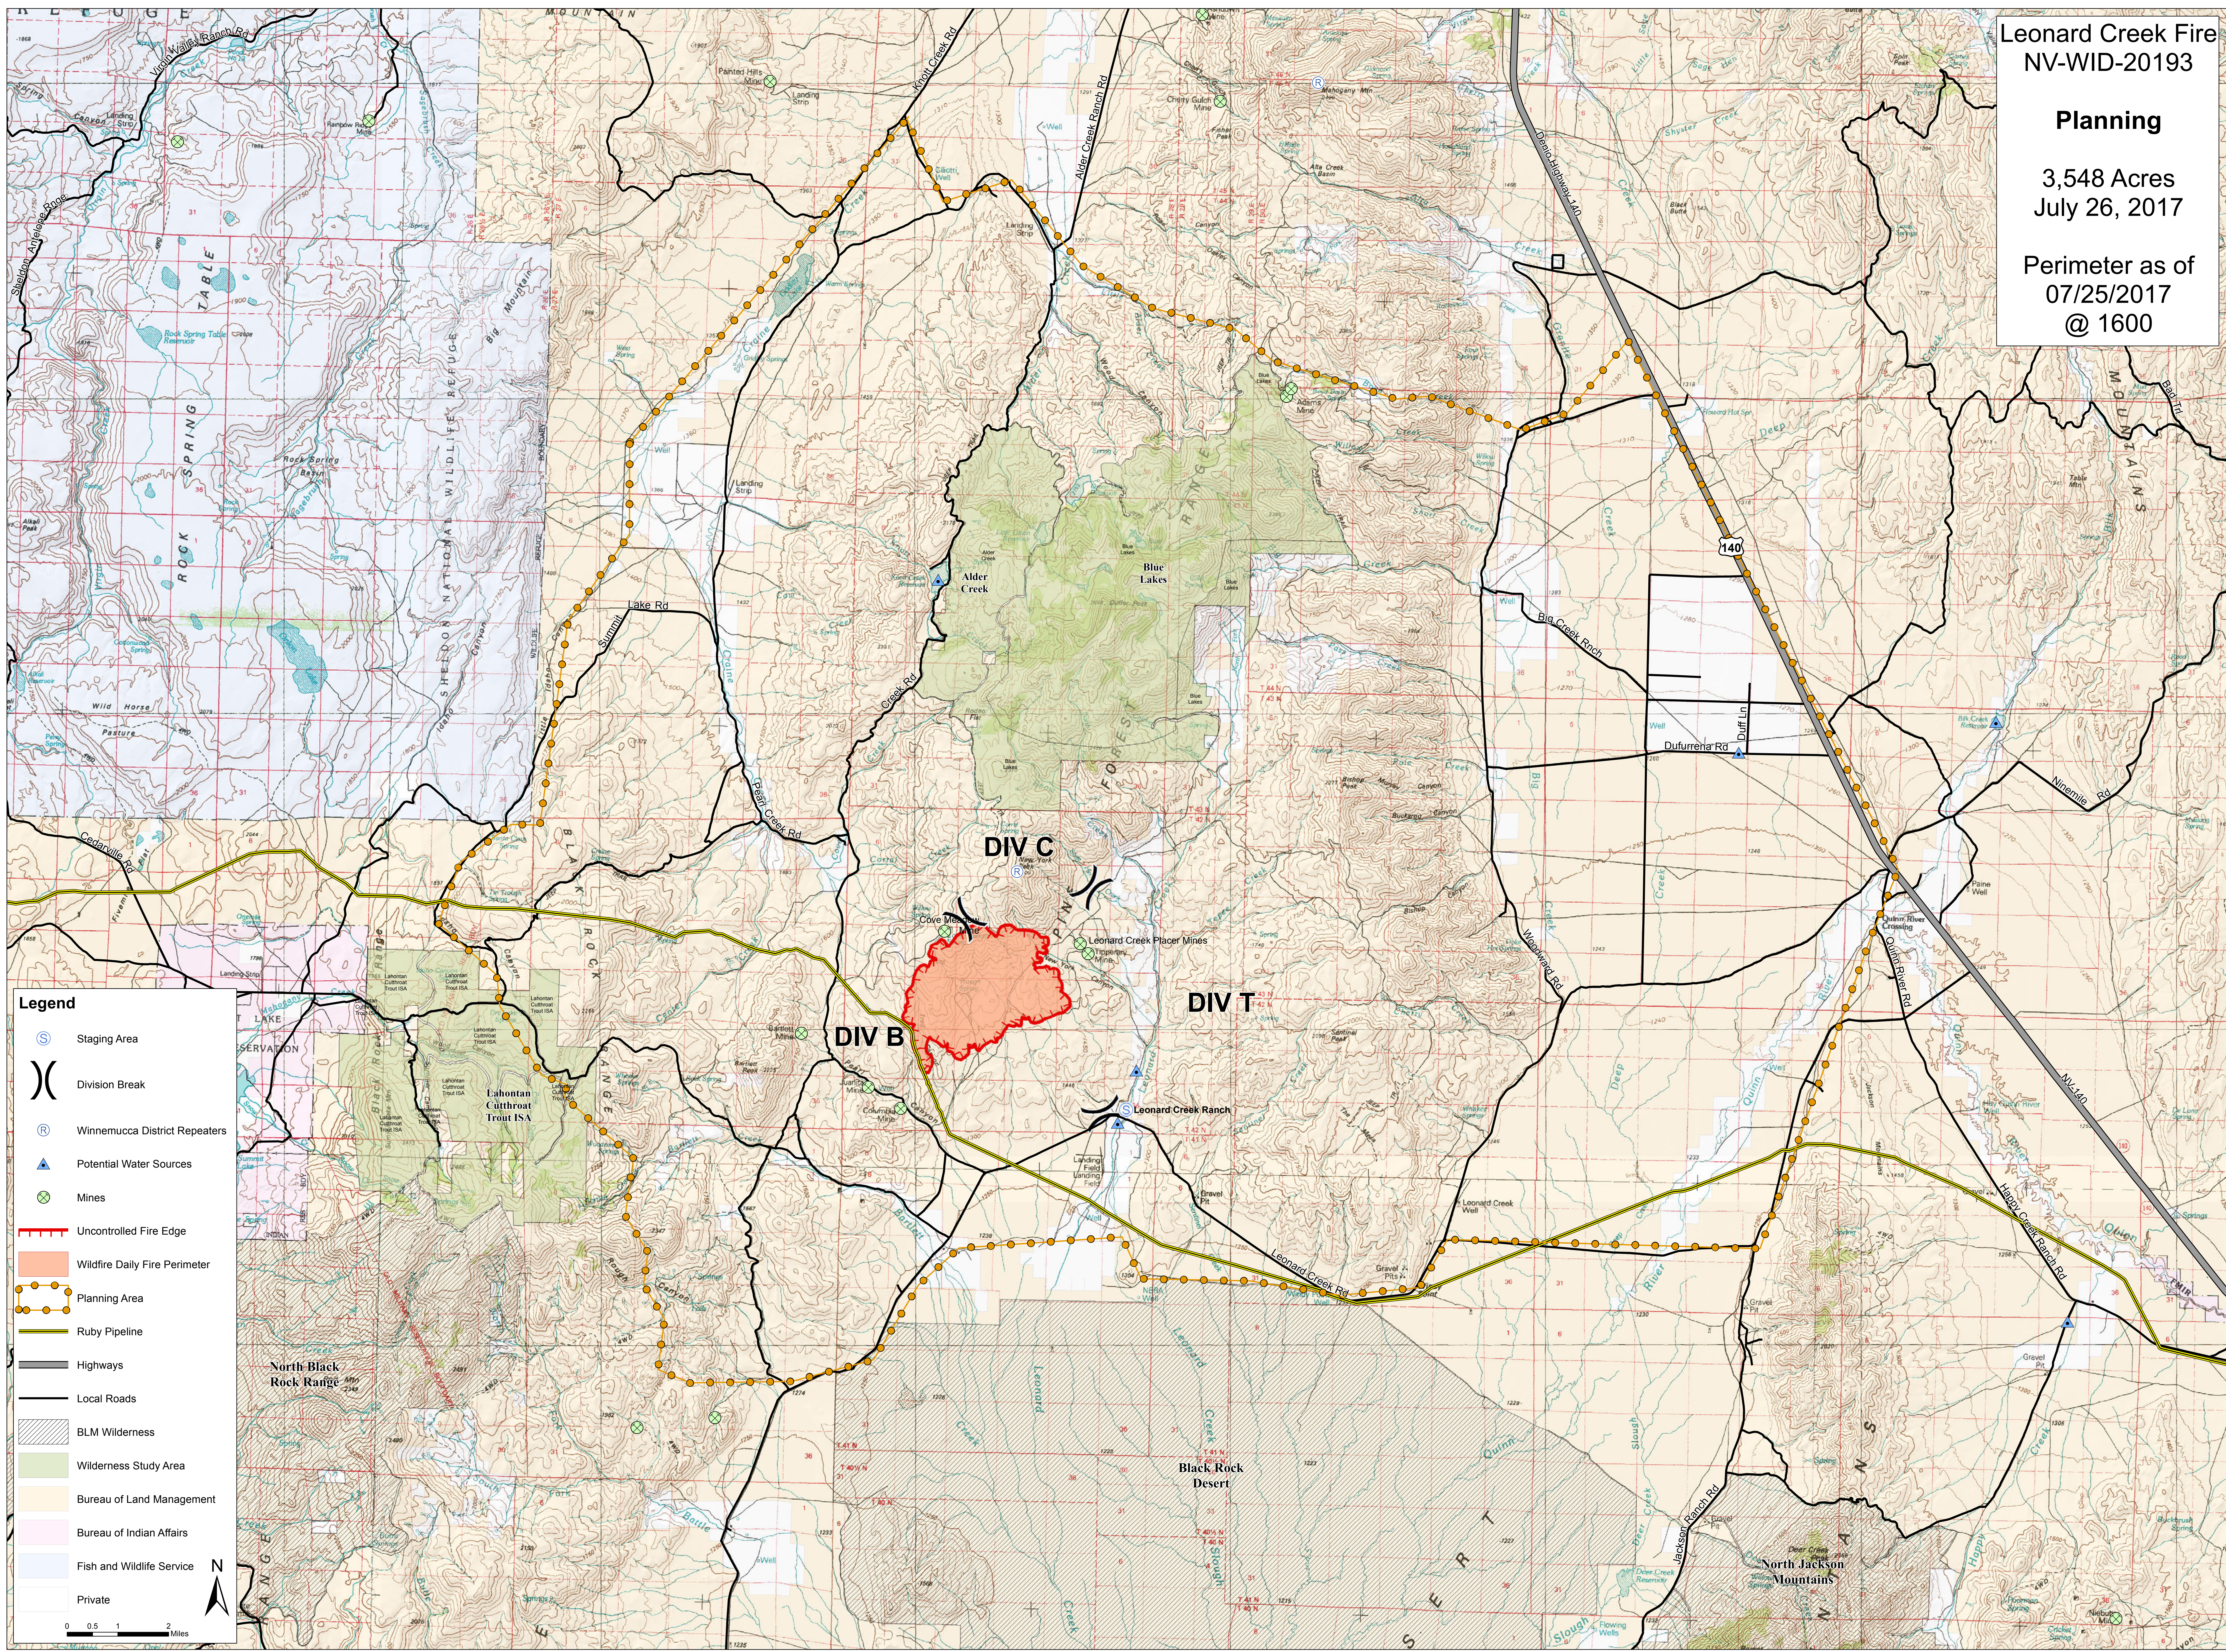

Planning

3,548 Acres
July 26, 2017

Perimeter as of
07/25/2017
@ 1600

Legend

- Staging Area
- Division Break
- Winnemucca District Repeaters
- Potential Water Sources
- Mines
- Uncontrolled Fire Edge
- Wildfire Daily Fire Perimeter
- Planning Area
- Ruby Pipeline
- Highways
- Local Roads
- BLM Wilderness
- Wilderness Study Area
- Bureau of Land Management
- Bureau of Indian Affairs
- Fish and Wildlife Service
- Private

0 0.5 1 2 Miles

N