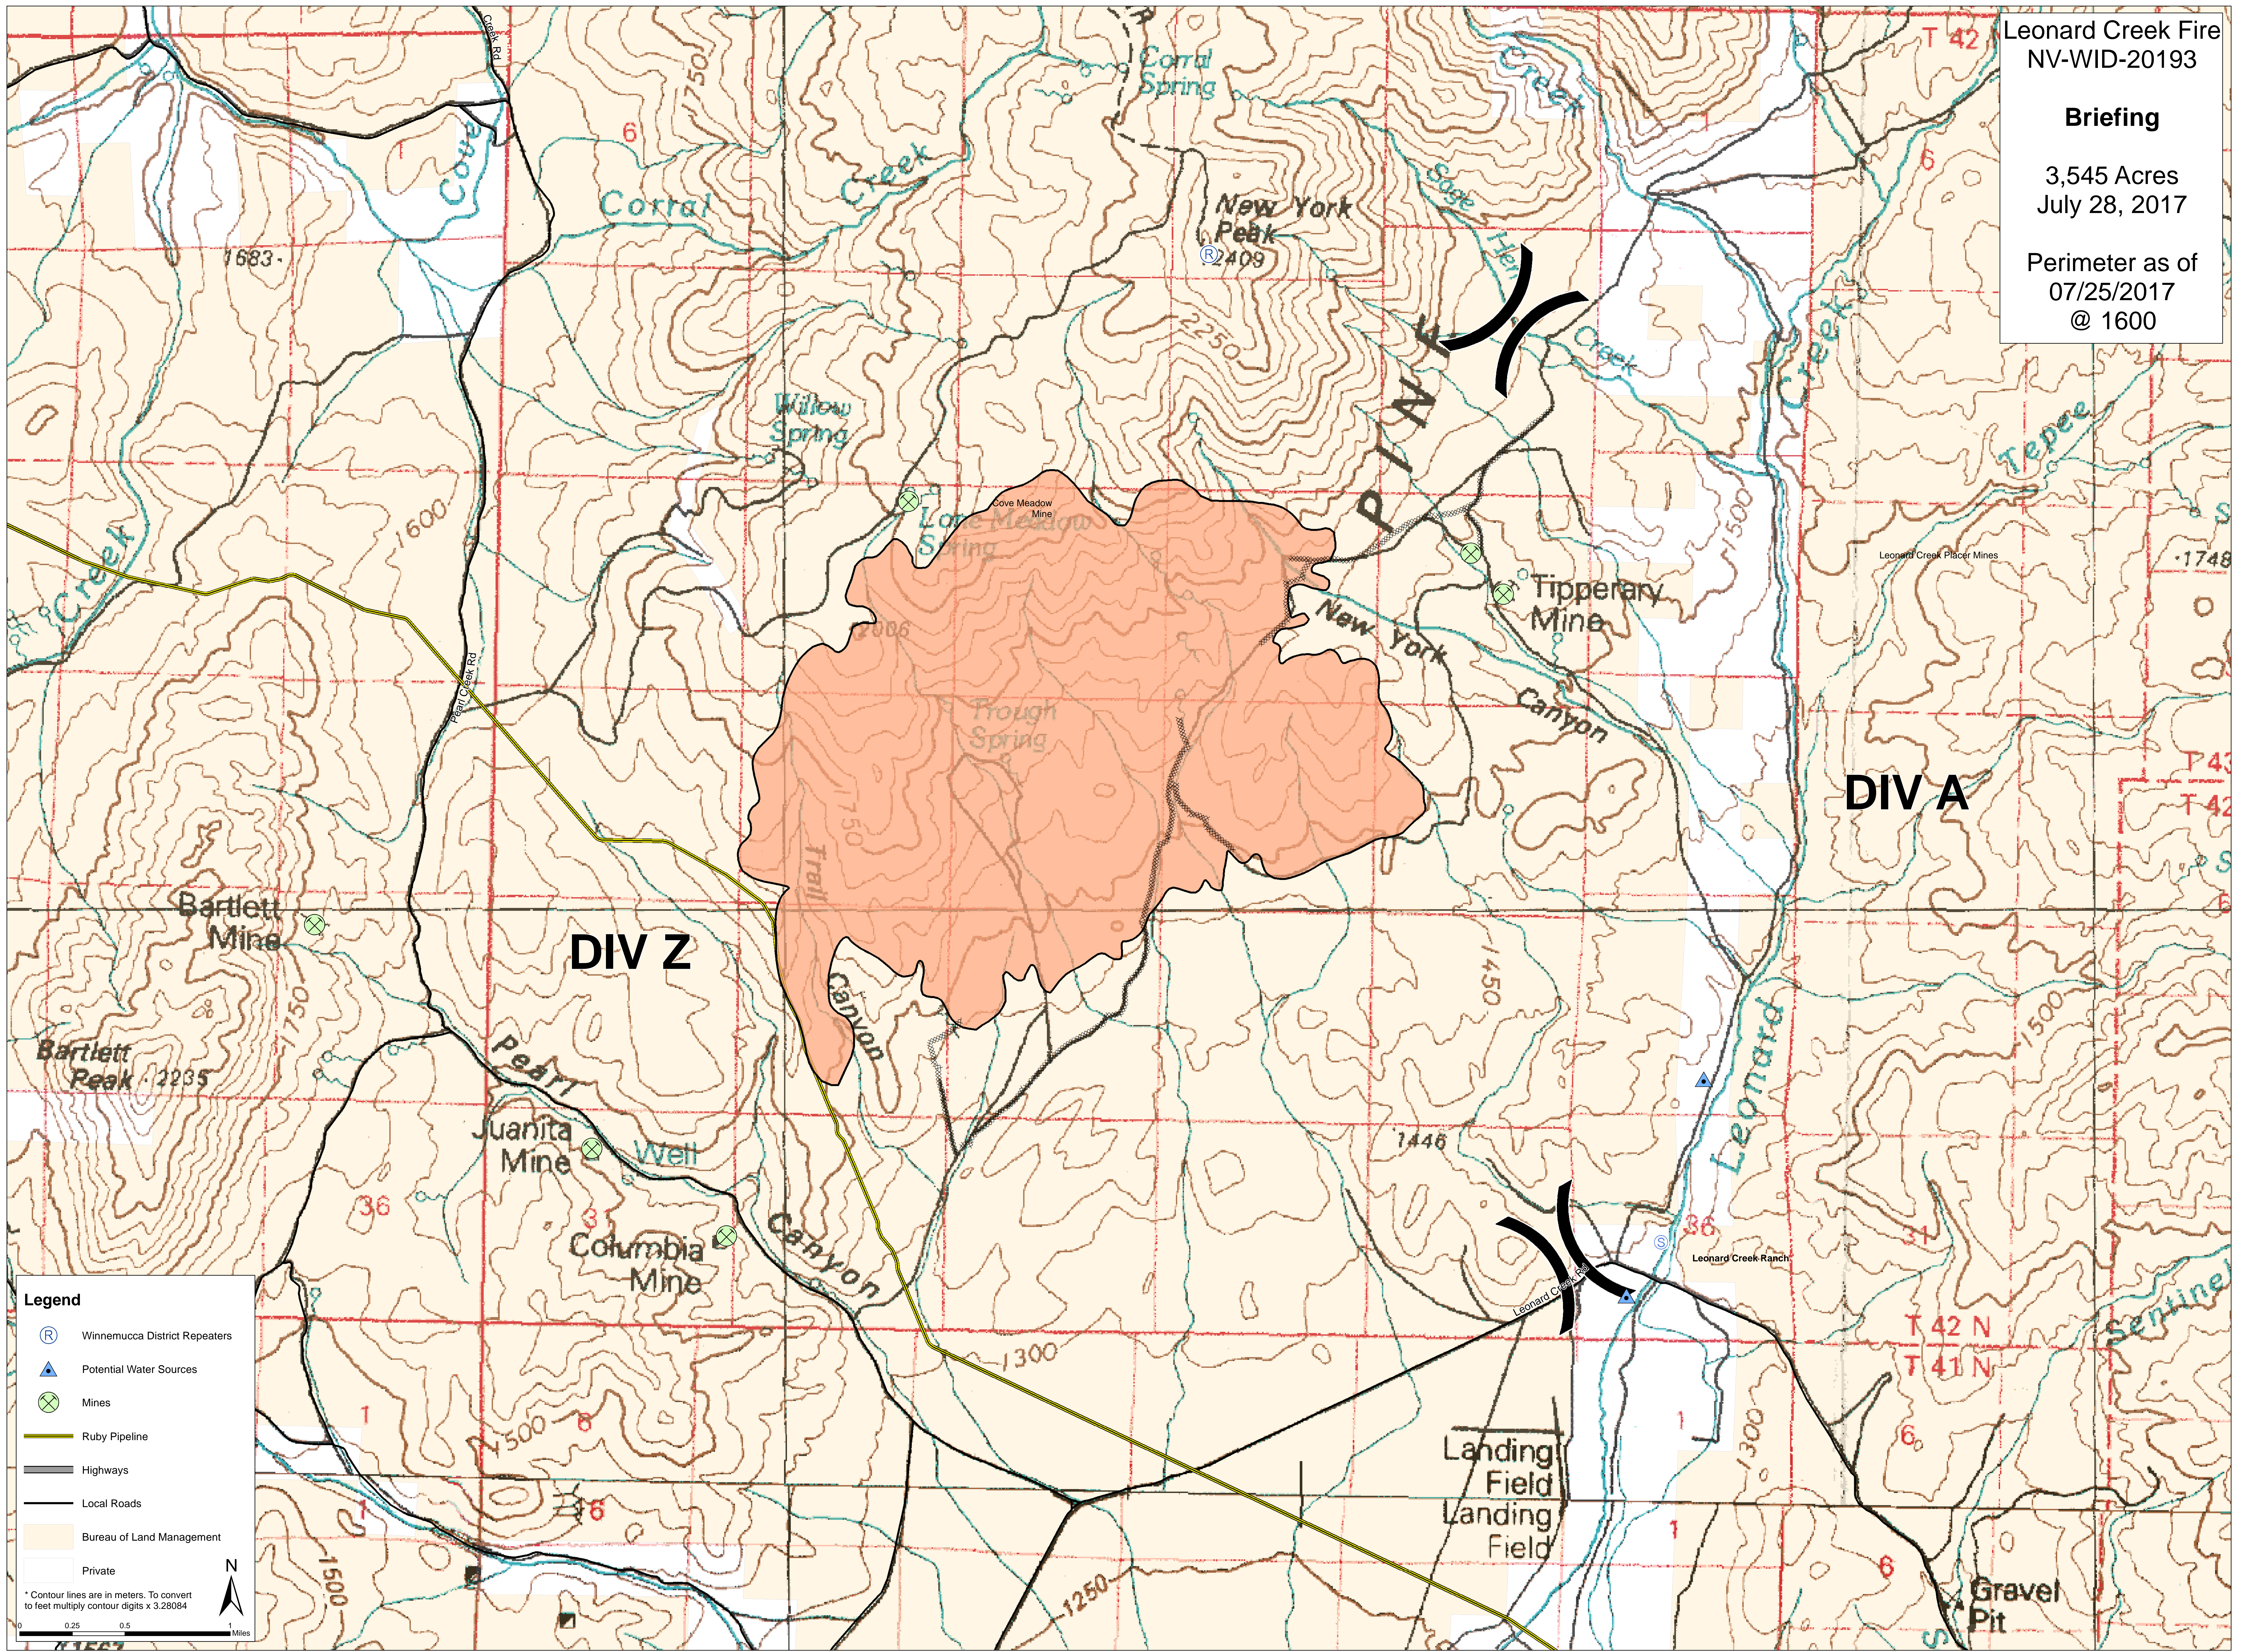

Briefing

3,545 Acres
July 28, 2017

Perimeter as of
07/25/2017
@ 1600

Legend

- Winnemucca District Repeaters
- Potential Water Sources
- Mines
- Ruby Pipeline
- Highways
- Local Roads
- Bureau of Land Management
- Private

* Contour lines are in meters. To convert to feet multiply contour digits x 3.28084

0 0.25 0.5 1 Miles