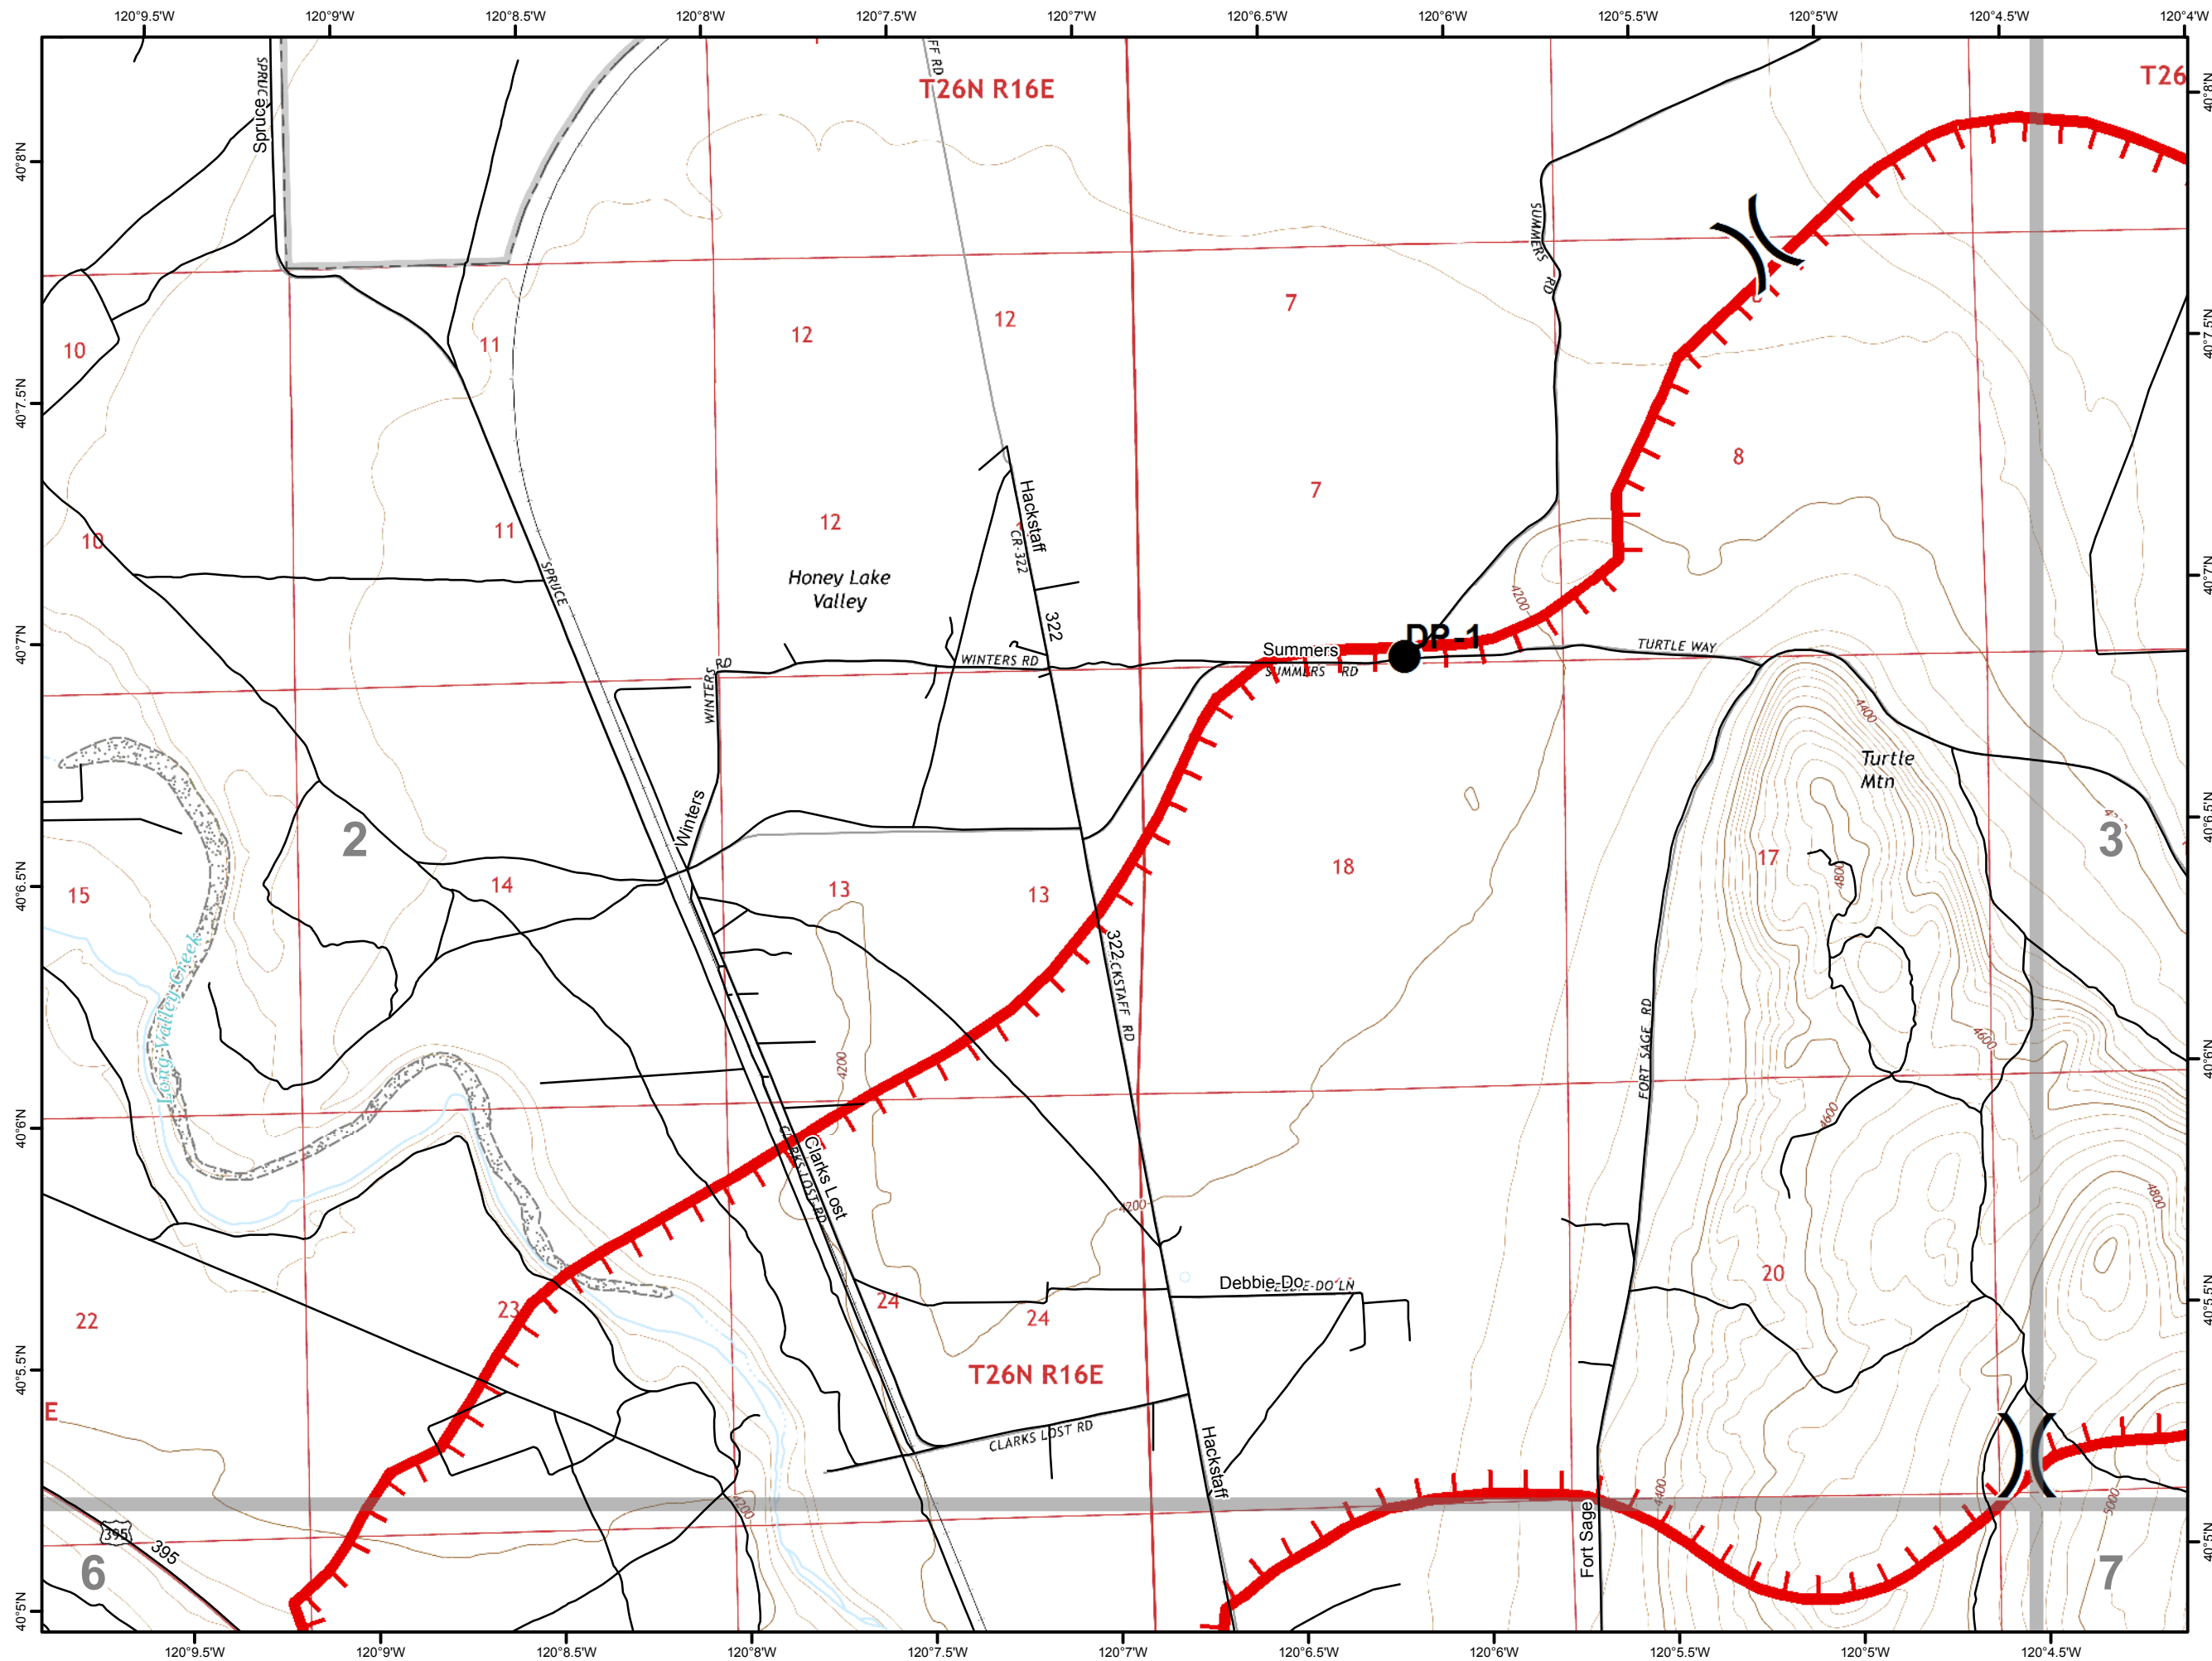

IAP MAP

CA-NOD-030366

July 14, 2017

Tile 2

Legend

- Pipeline Hazards
- Pipeline Hazards
- Transmission Lines
- Ortiz Camp
- Roads
- Map Tiles
- Division
- Drop Point
- Incident Command Post
- Repeater
- Uncontrolled Fire Edge

N

0 0.25 0.5 Miles