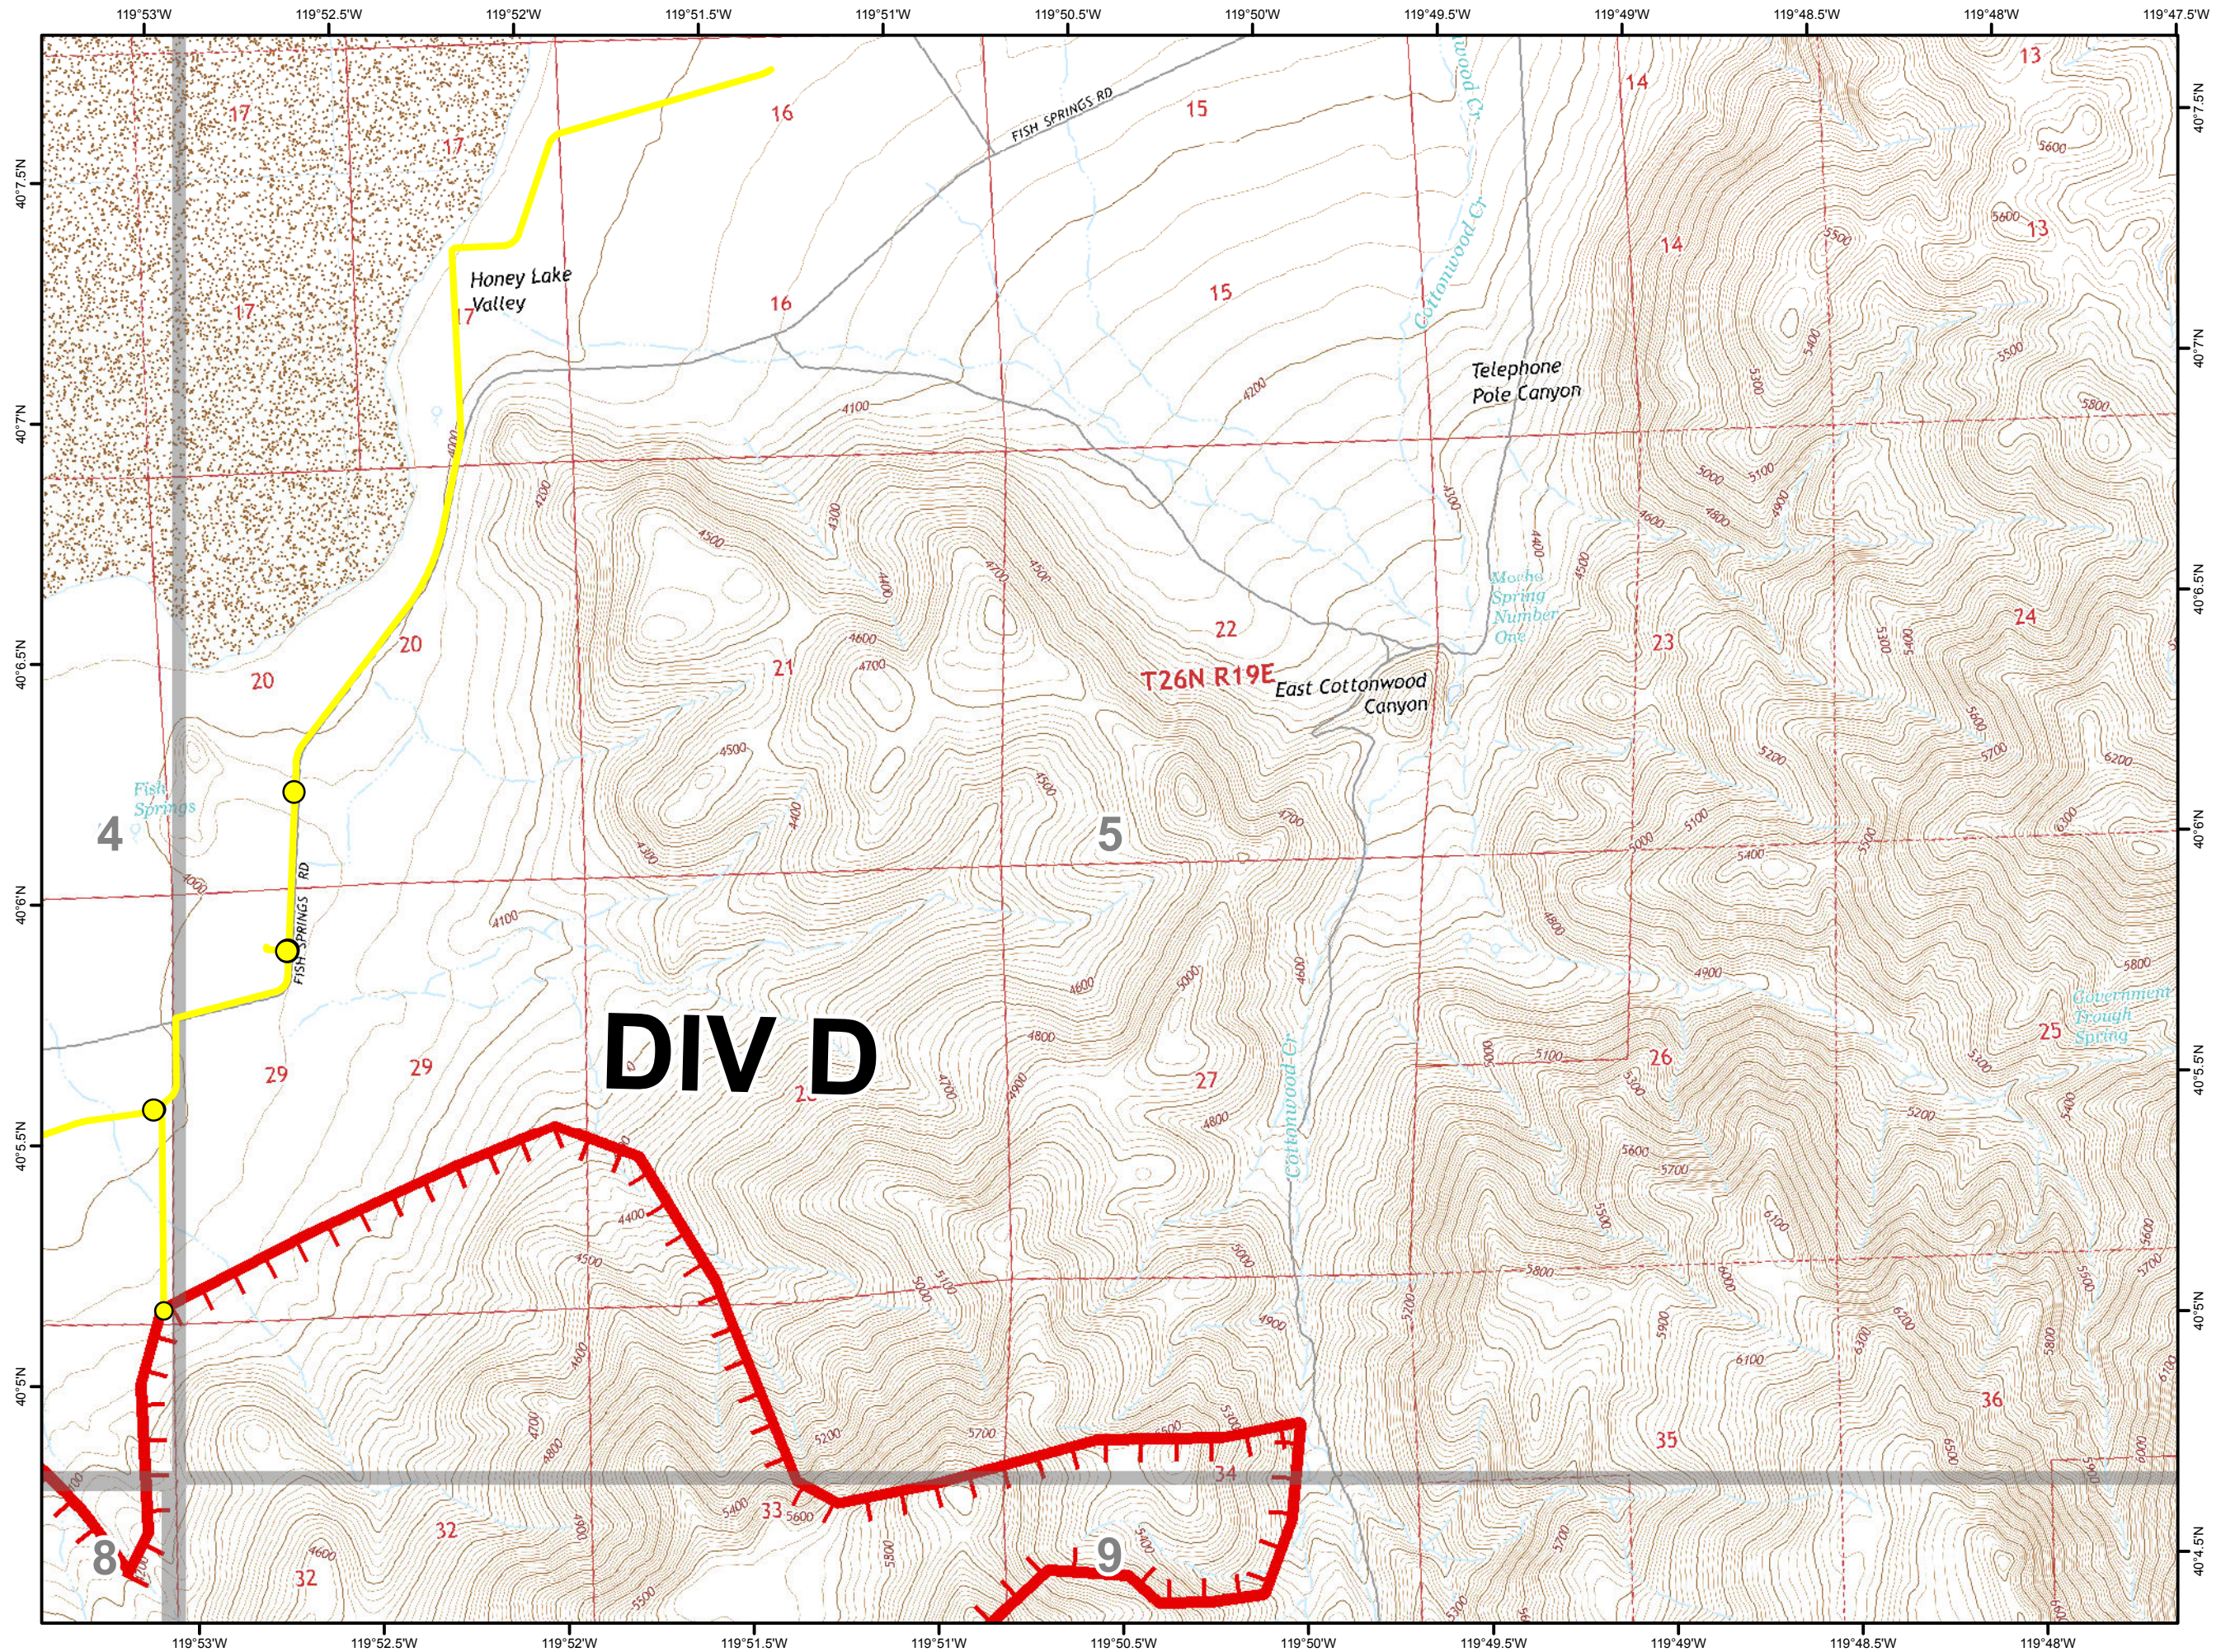

IAP MAP

CA-NOD-030366

July 14, 2017

Tile 5

Legend

- Pipeline Hazards
- Pipeline Hazards
- Transmission Lines
- Ortiz Camp
- Roads
- Map Tiles
- Division
- Drop Point
- Incident Command Post
- Repeater
- Uncontrolled Fire Edge

N

0 0.25 0.5 Miles