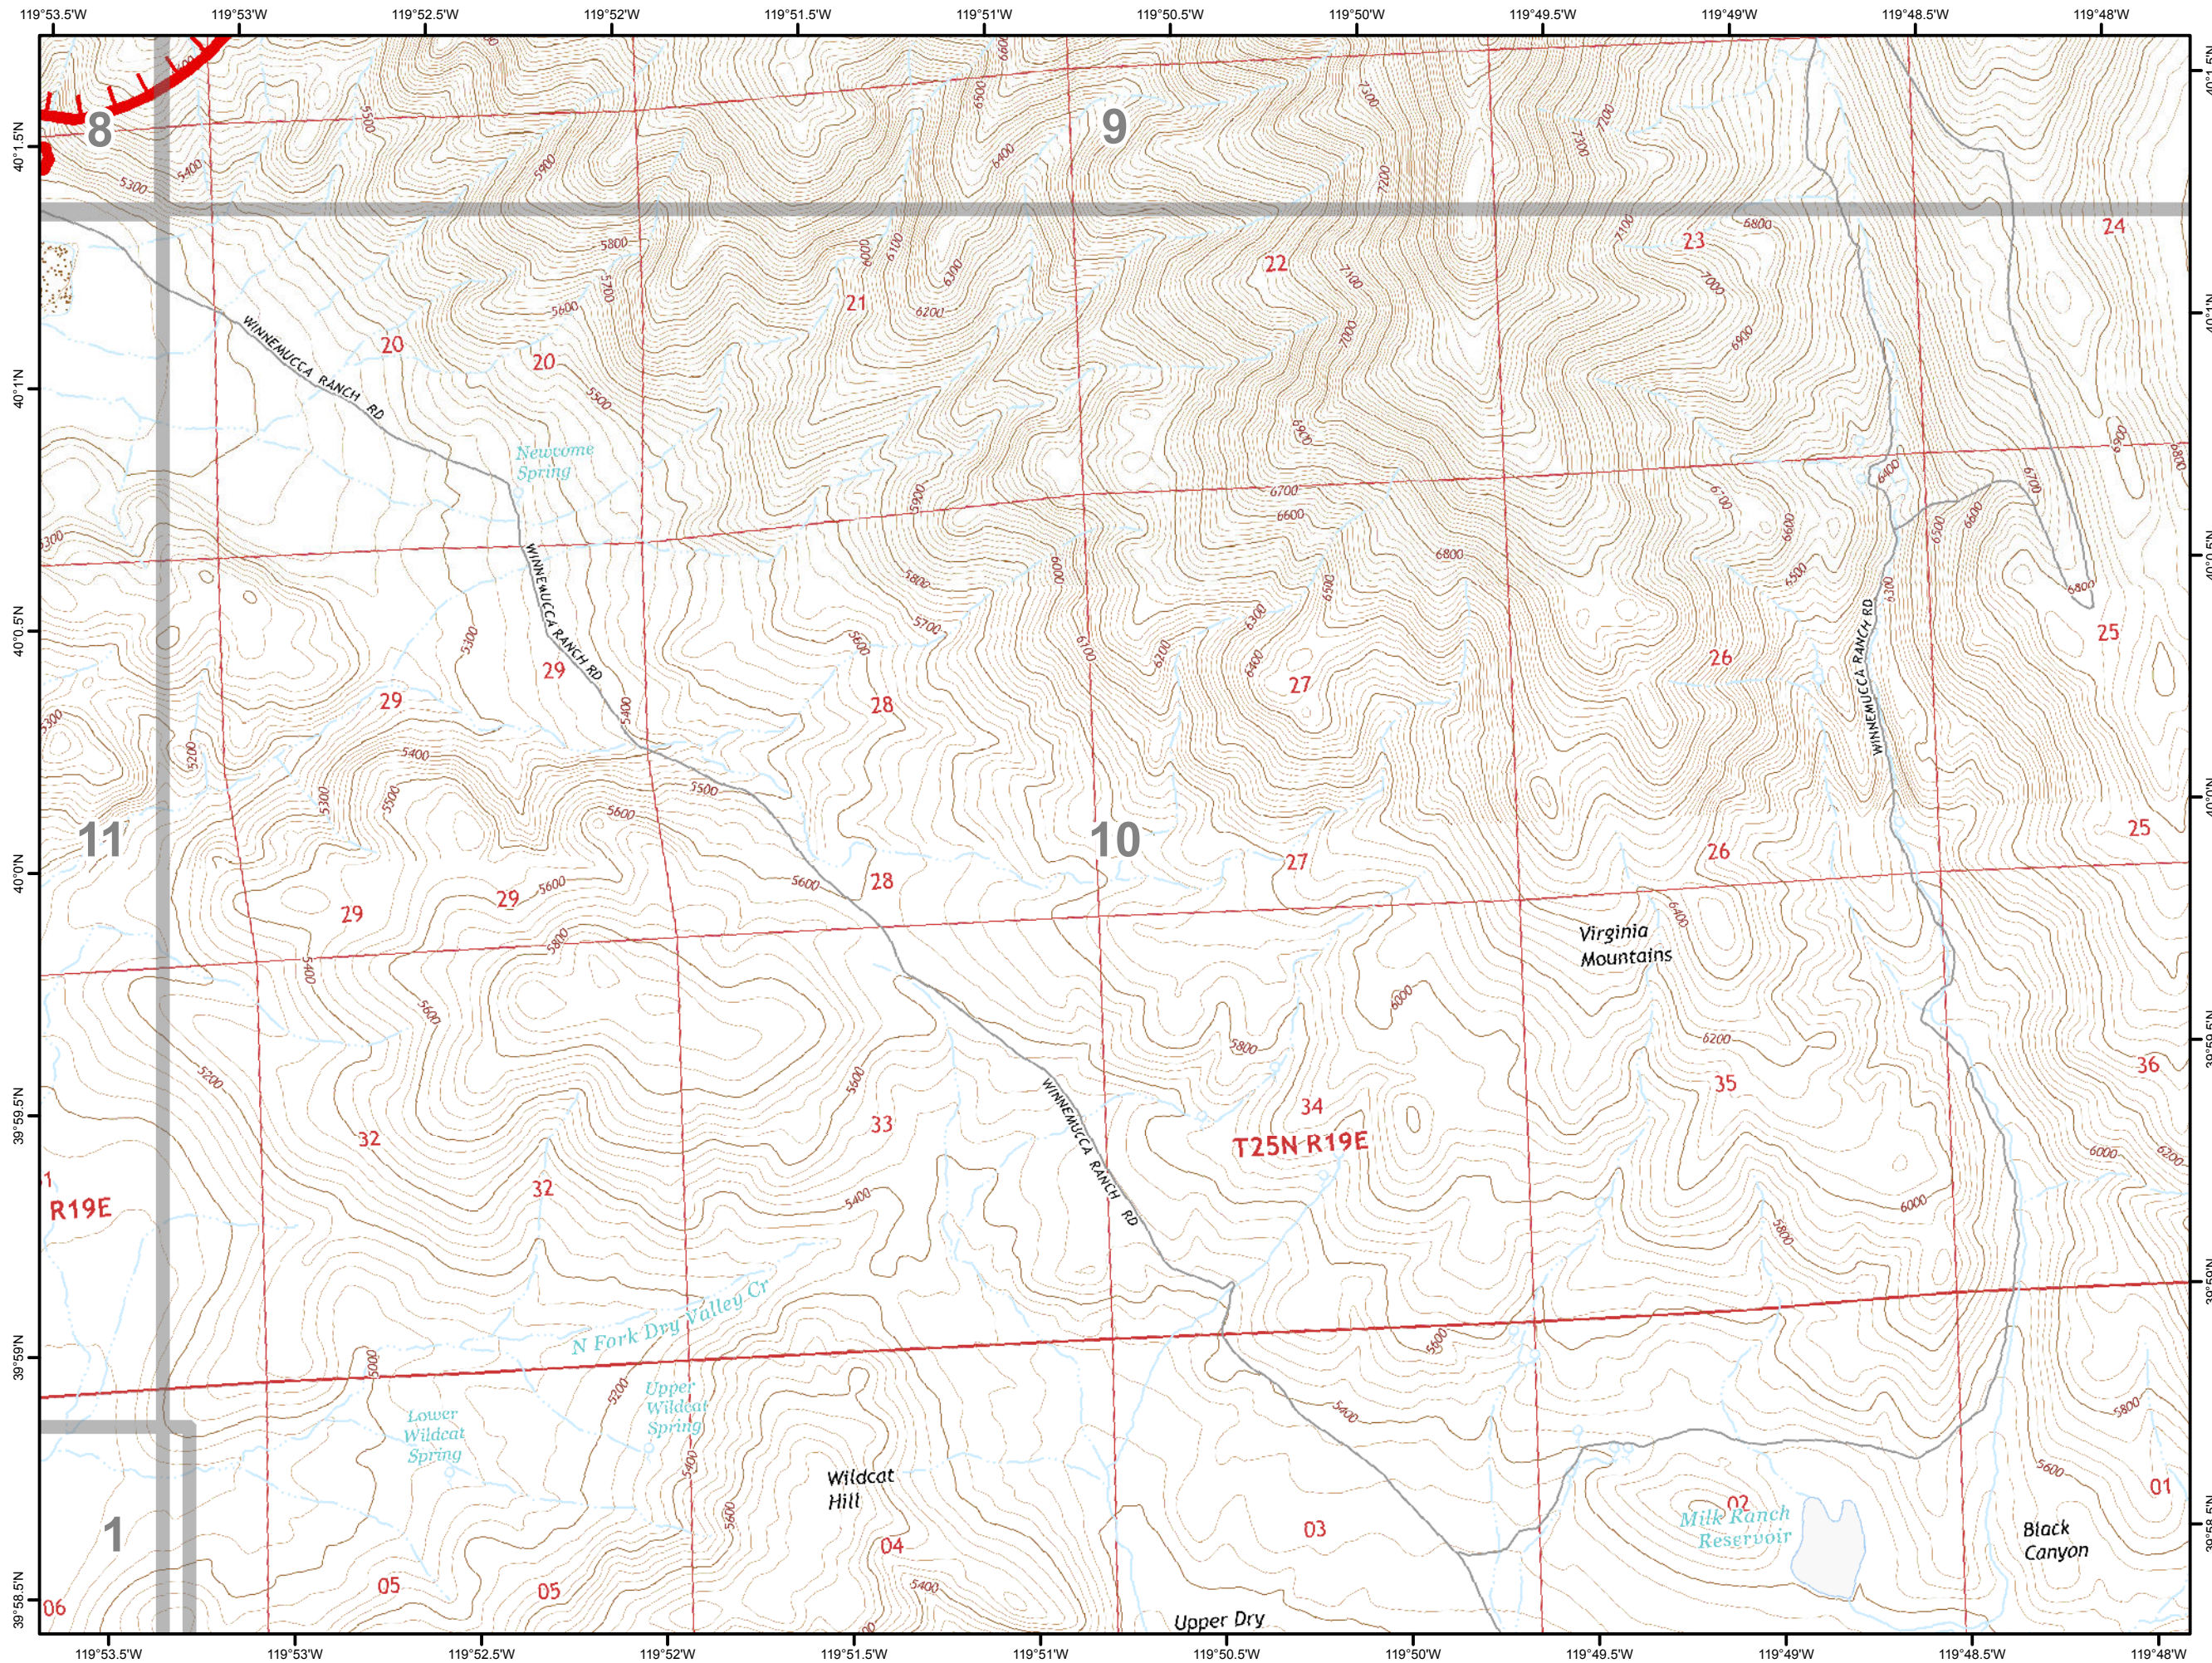

IAP MAP

CA-NOD-030366

July 14, 2017

Tile 10

Legend

- Pipeline Hazards
- Pipeline Hazards
- Transmission Lines
- Ortiz Camp
- Roads
- Map Tiles
- Division
- Drop Point
- Incident Command Post
- Repeater
- Uncontrolled Fire Edge

N

0 0.25 0.5 Miles