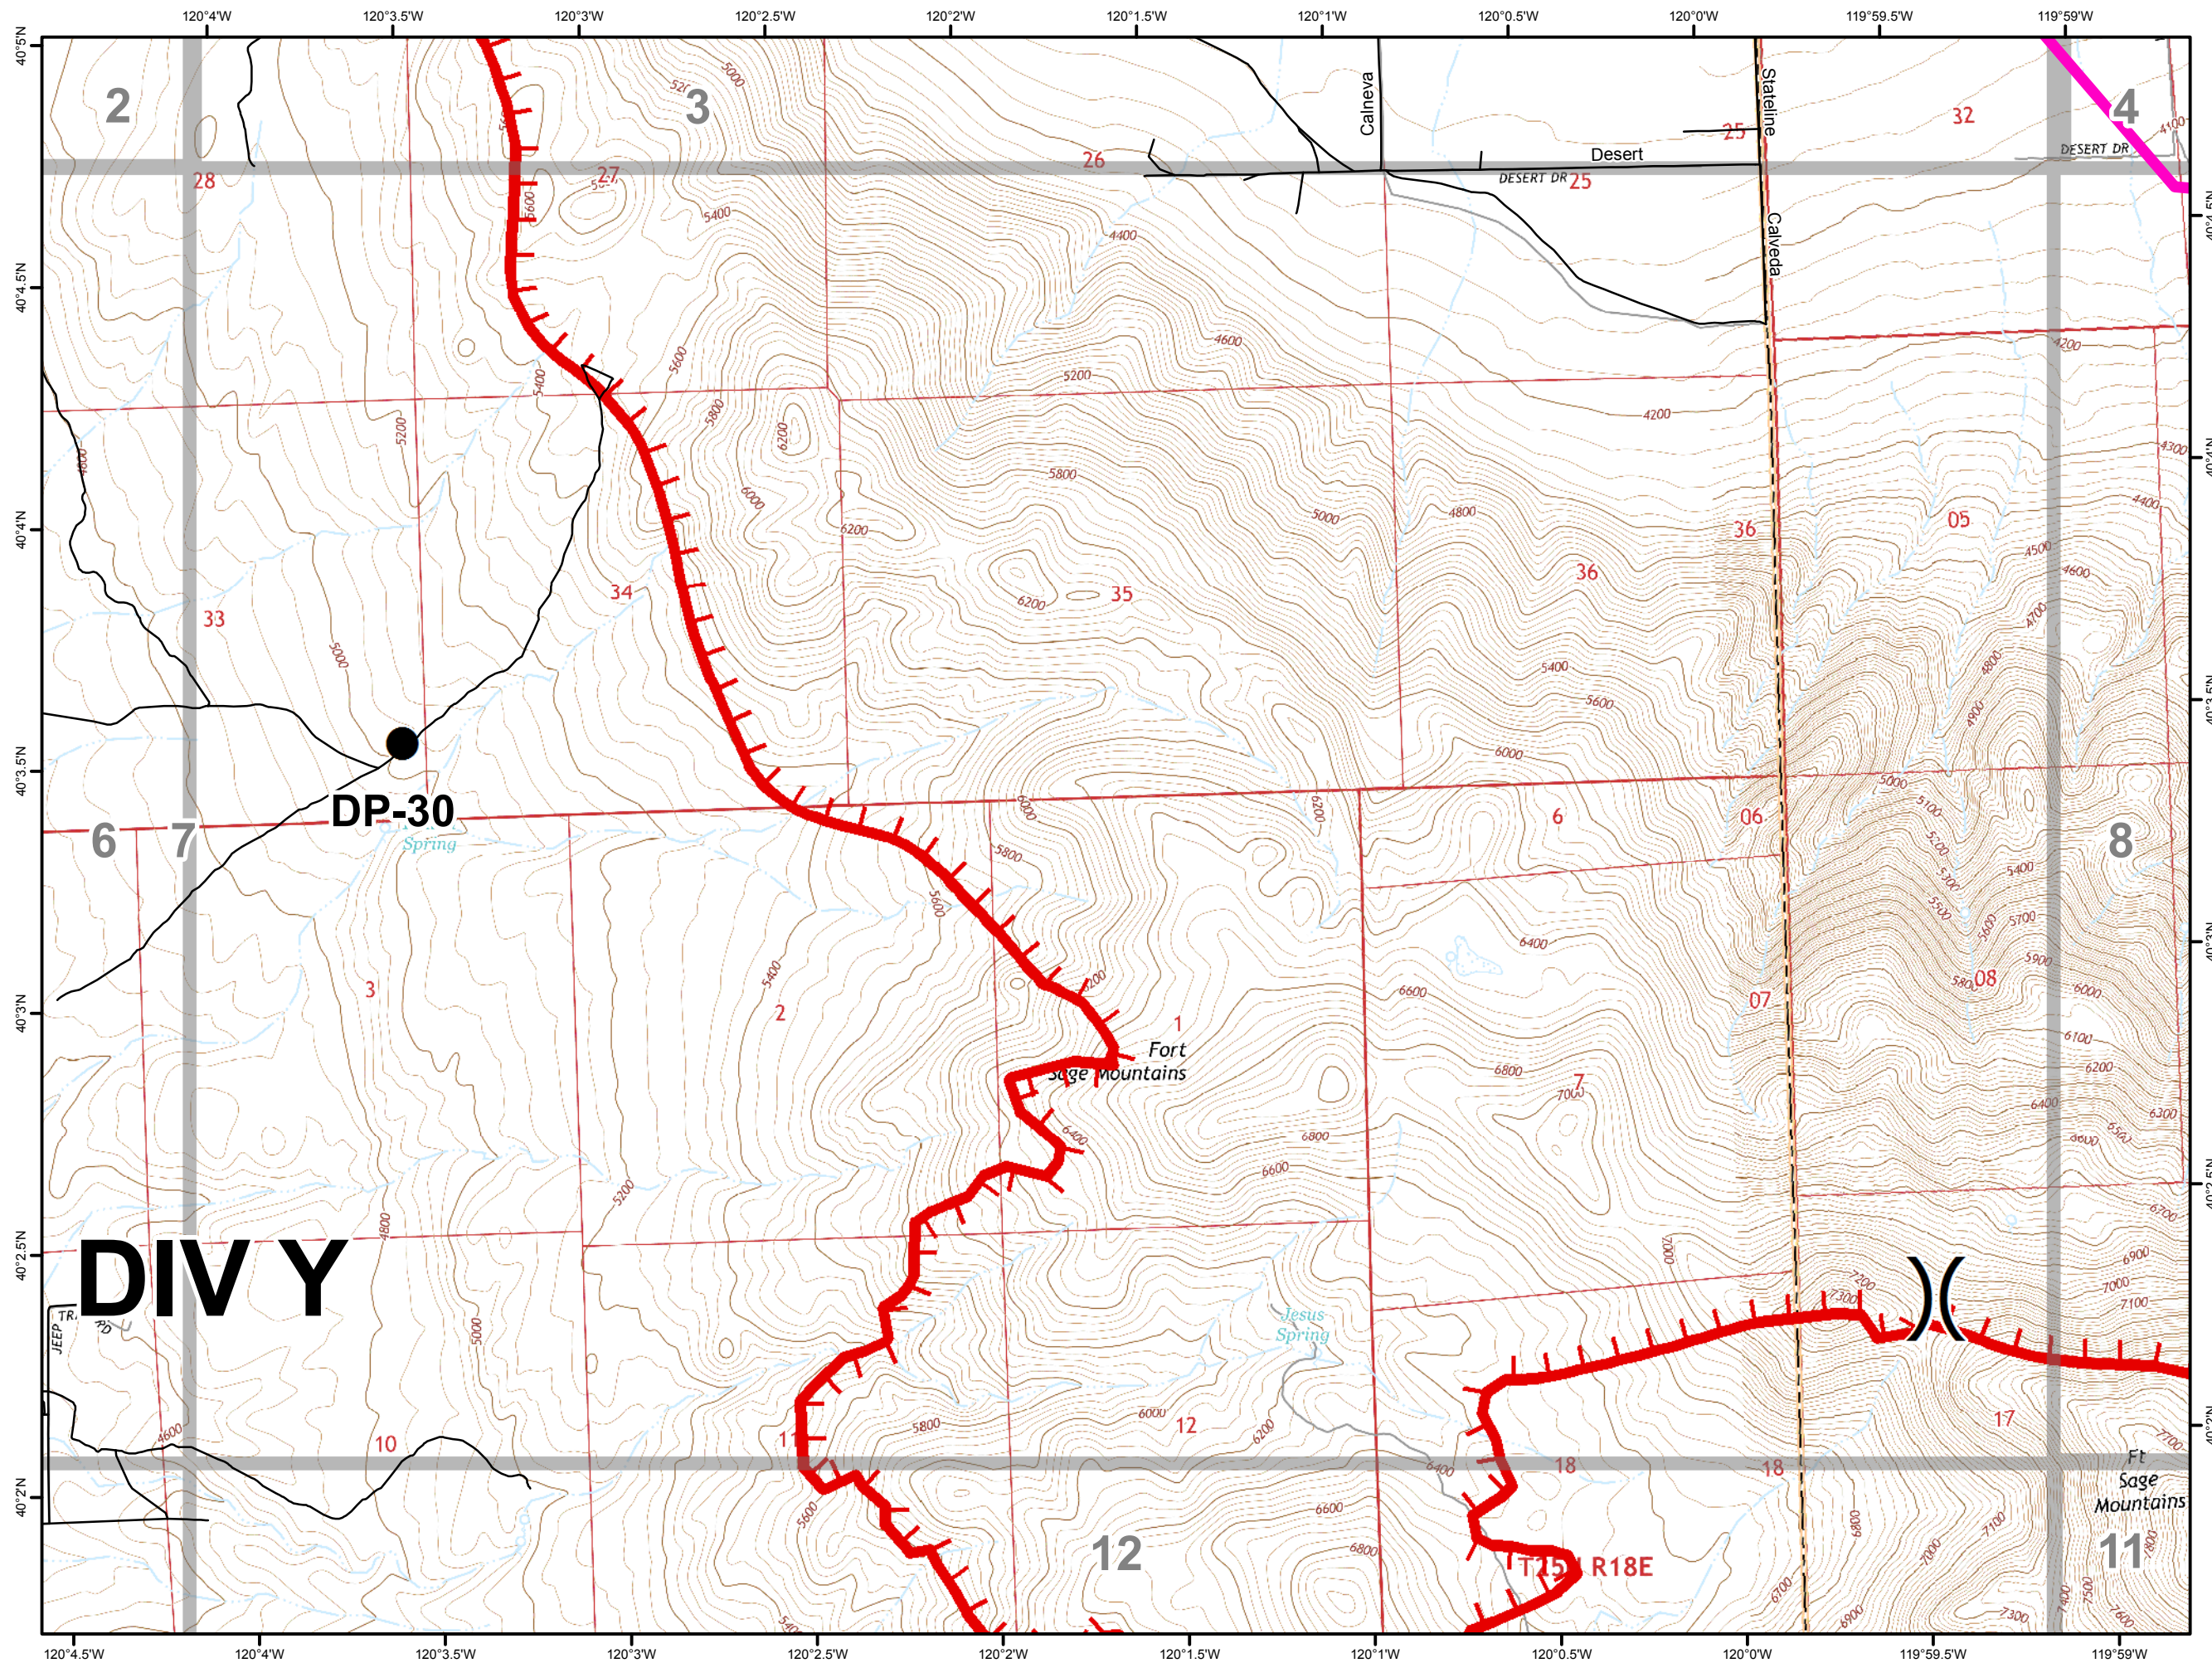

IAP MAP

CA-NOD-030366

July 14, 2017

Tile 7

Legend

- Pipeline Hazards
- Pipeline Hazards
- Transmission Lines
- Ortiz Camp
- Roads
- Map Tiles
- Division
- Drop Point
- Incident Command Post
- Repeater
- Uncontrolled Fire Edge

N

0 0.25 0.5 Miles