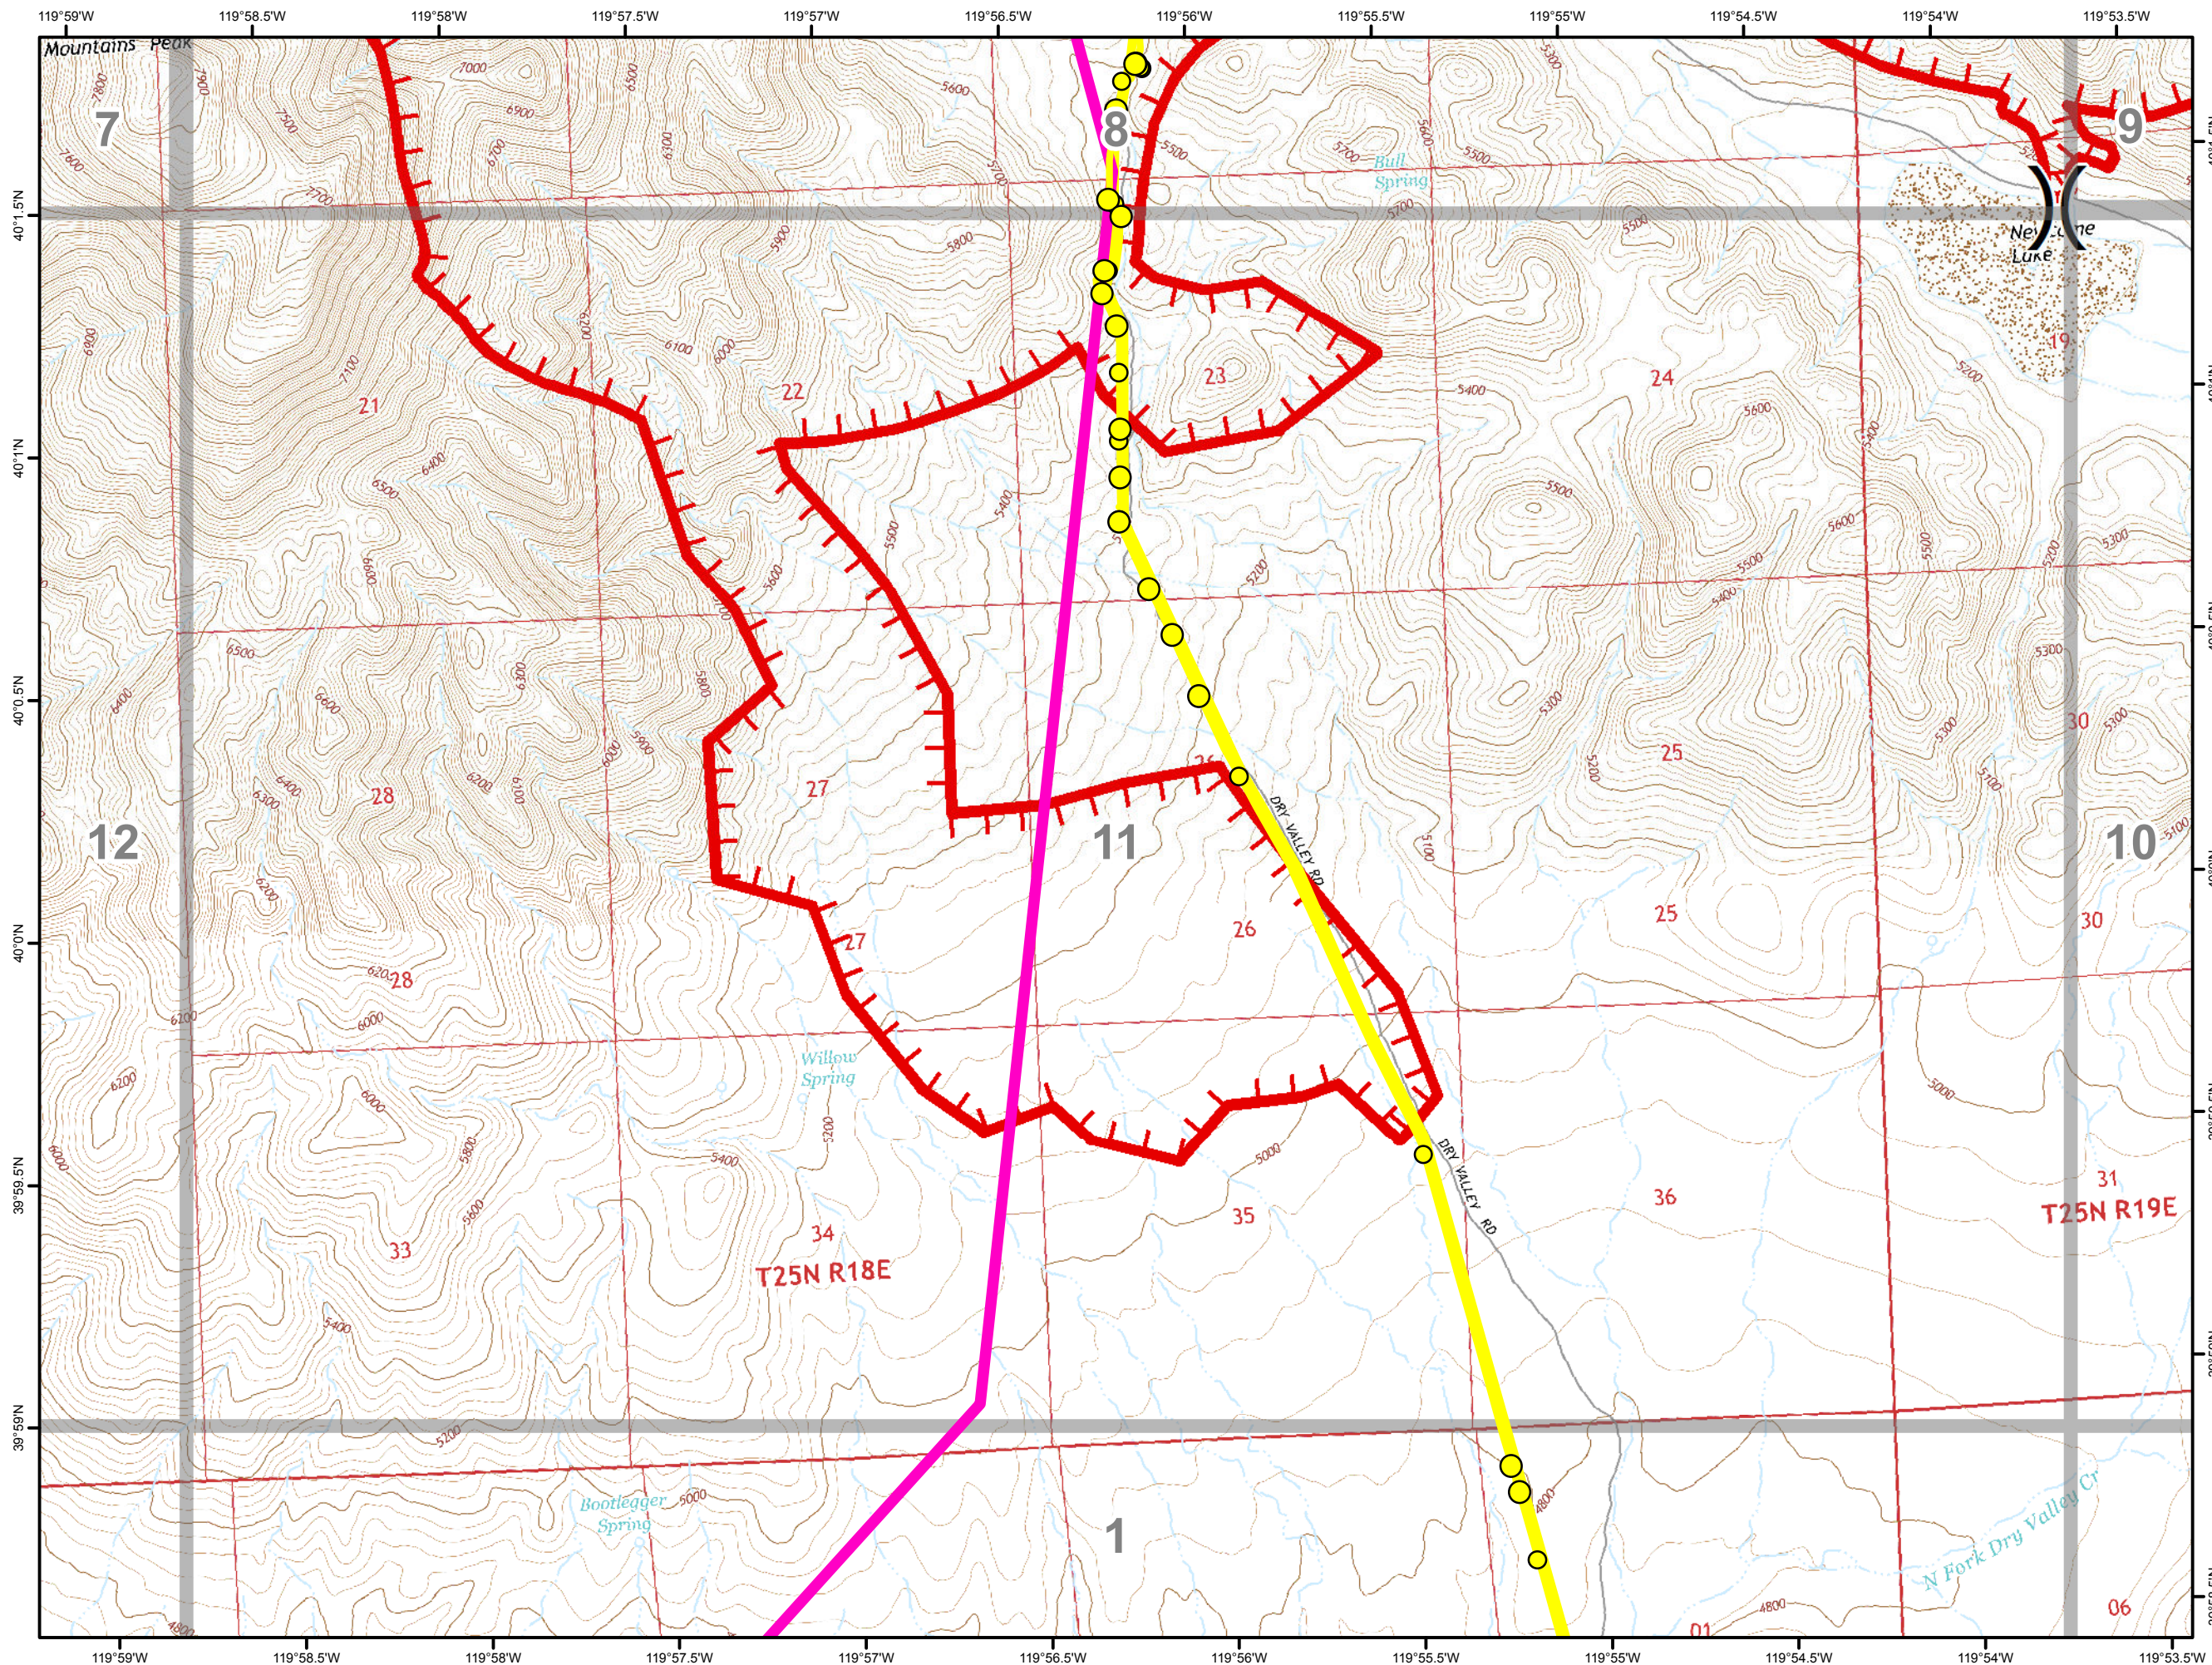

IAP MAP

CA-NOD-030366

July 14, 2017

Tile 11

Legend

- Pipeline Hazards
- Pipeline Hazards
- Transmission Lines
- Ortiz Camp
- Roads
- Map Tiles
- Division
- Drop Point
- Incident Command Post
- Repeater
- Uncontrolled Fire Edge

N

0 0.25 0.5 Miles