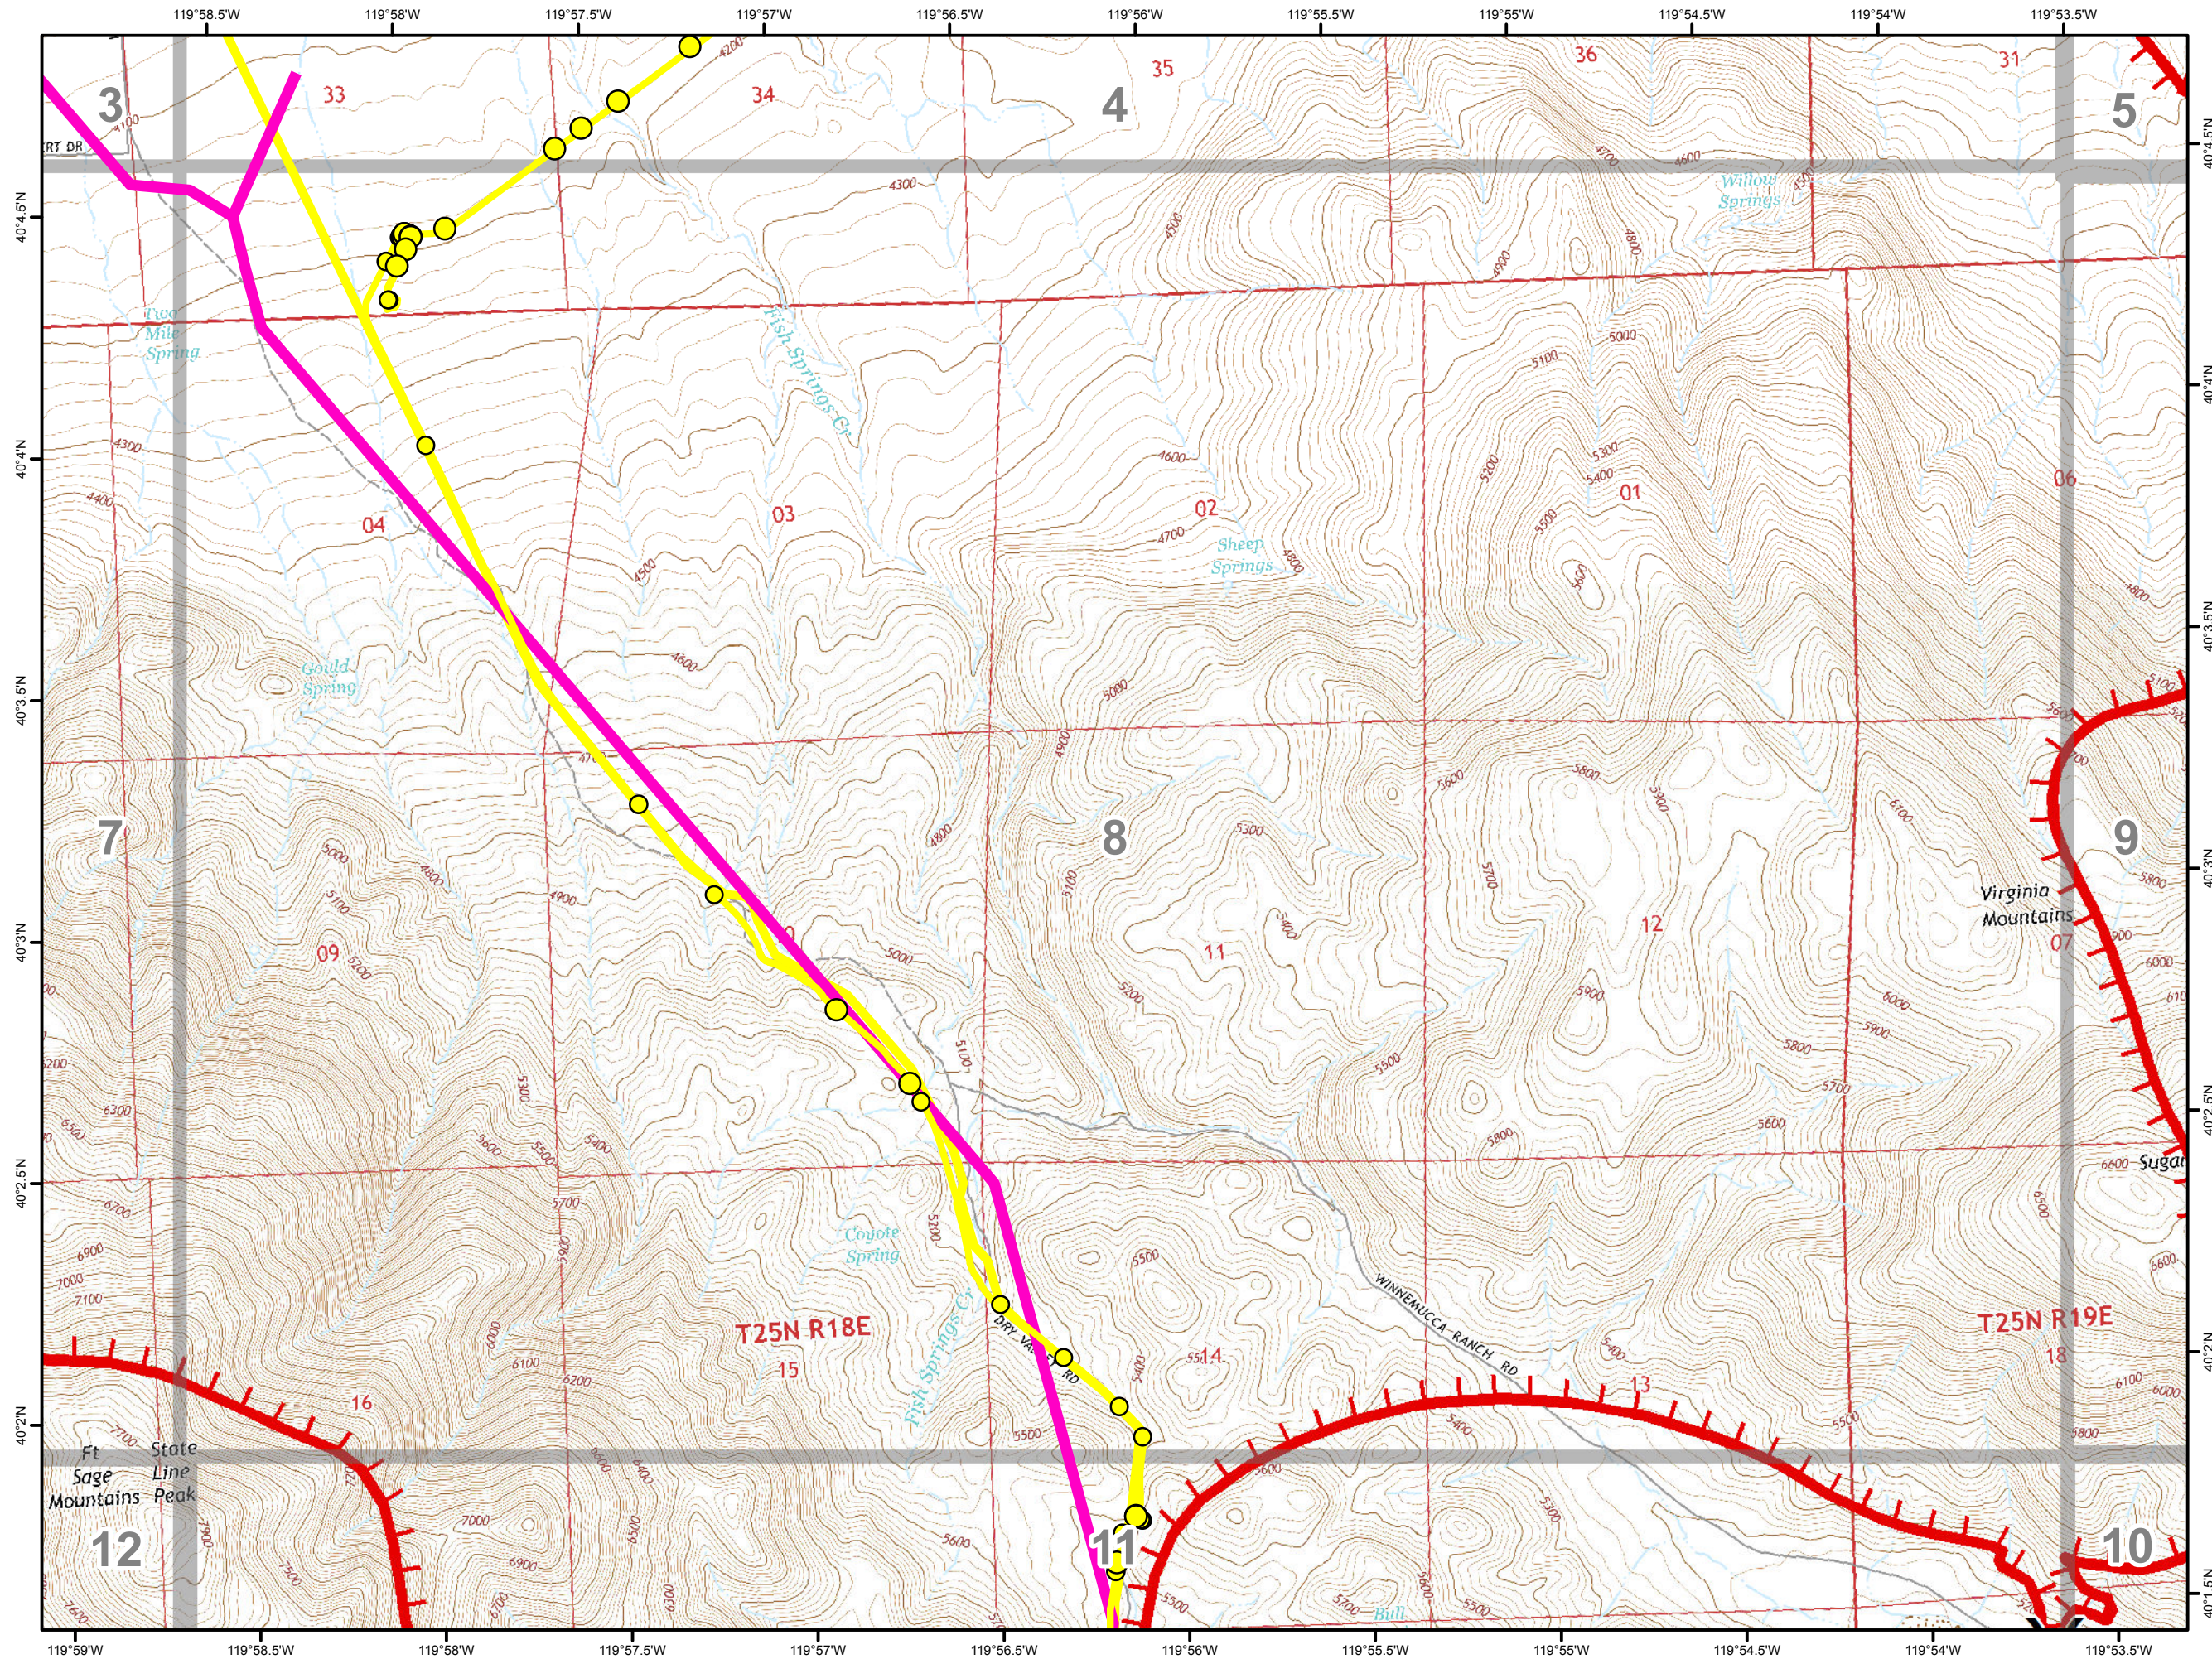

IAP MAP

CA-NOD-030366

July 14, 2017

Tile 8

Legend

- Pipeline Hazards
- Pipeline Hazards
- Transmission Lines
- Ortiz Camp
- Roads
- Map Tiles
- Division
- Drop Point
- Incident Command Post
- Repeater
- Uncontrolled Fire Edge

N

0 0.25 0.5 Miles