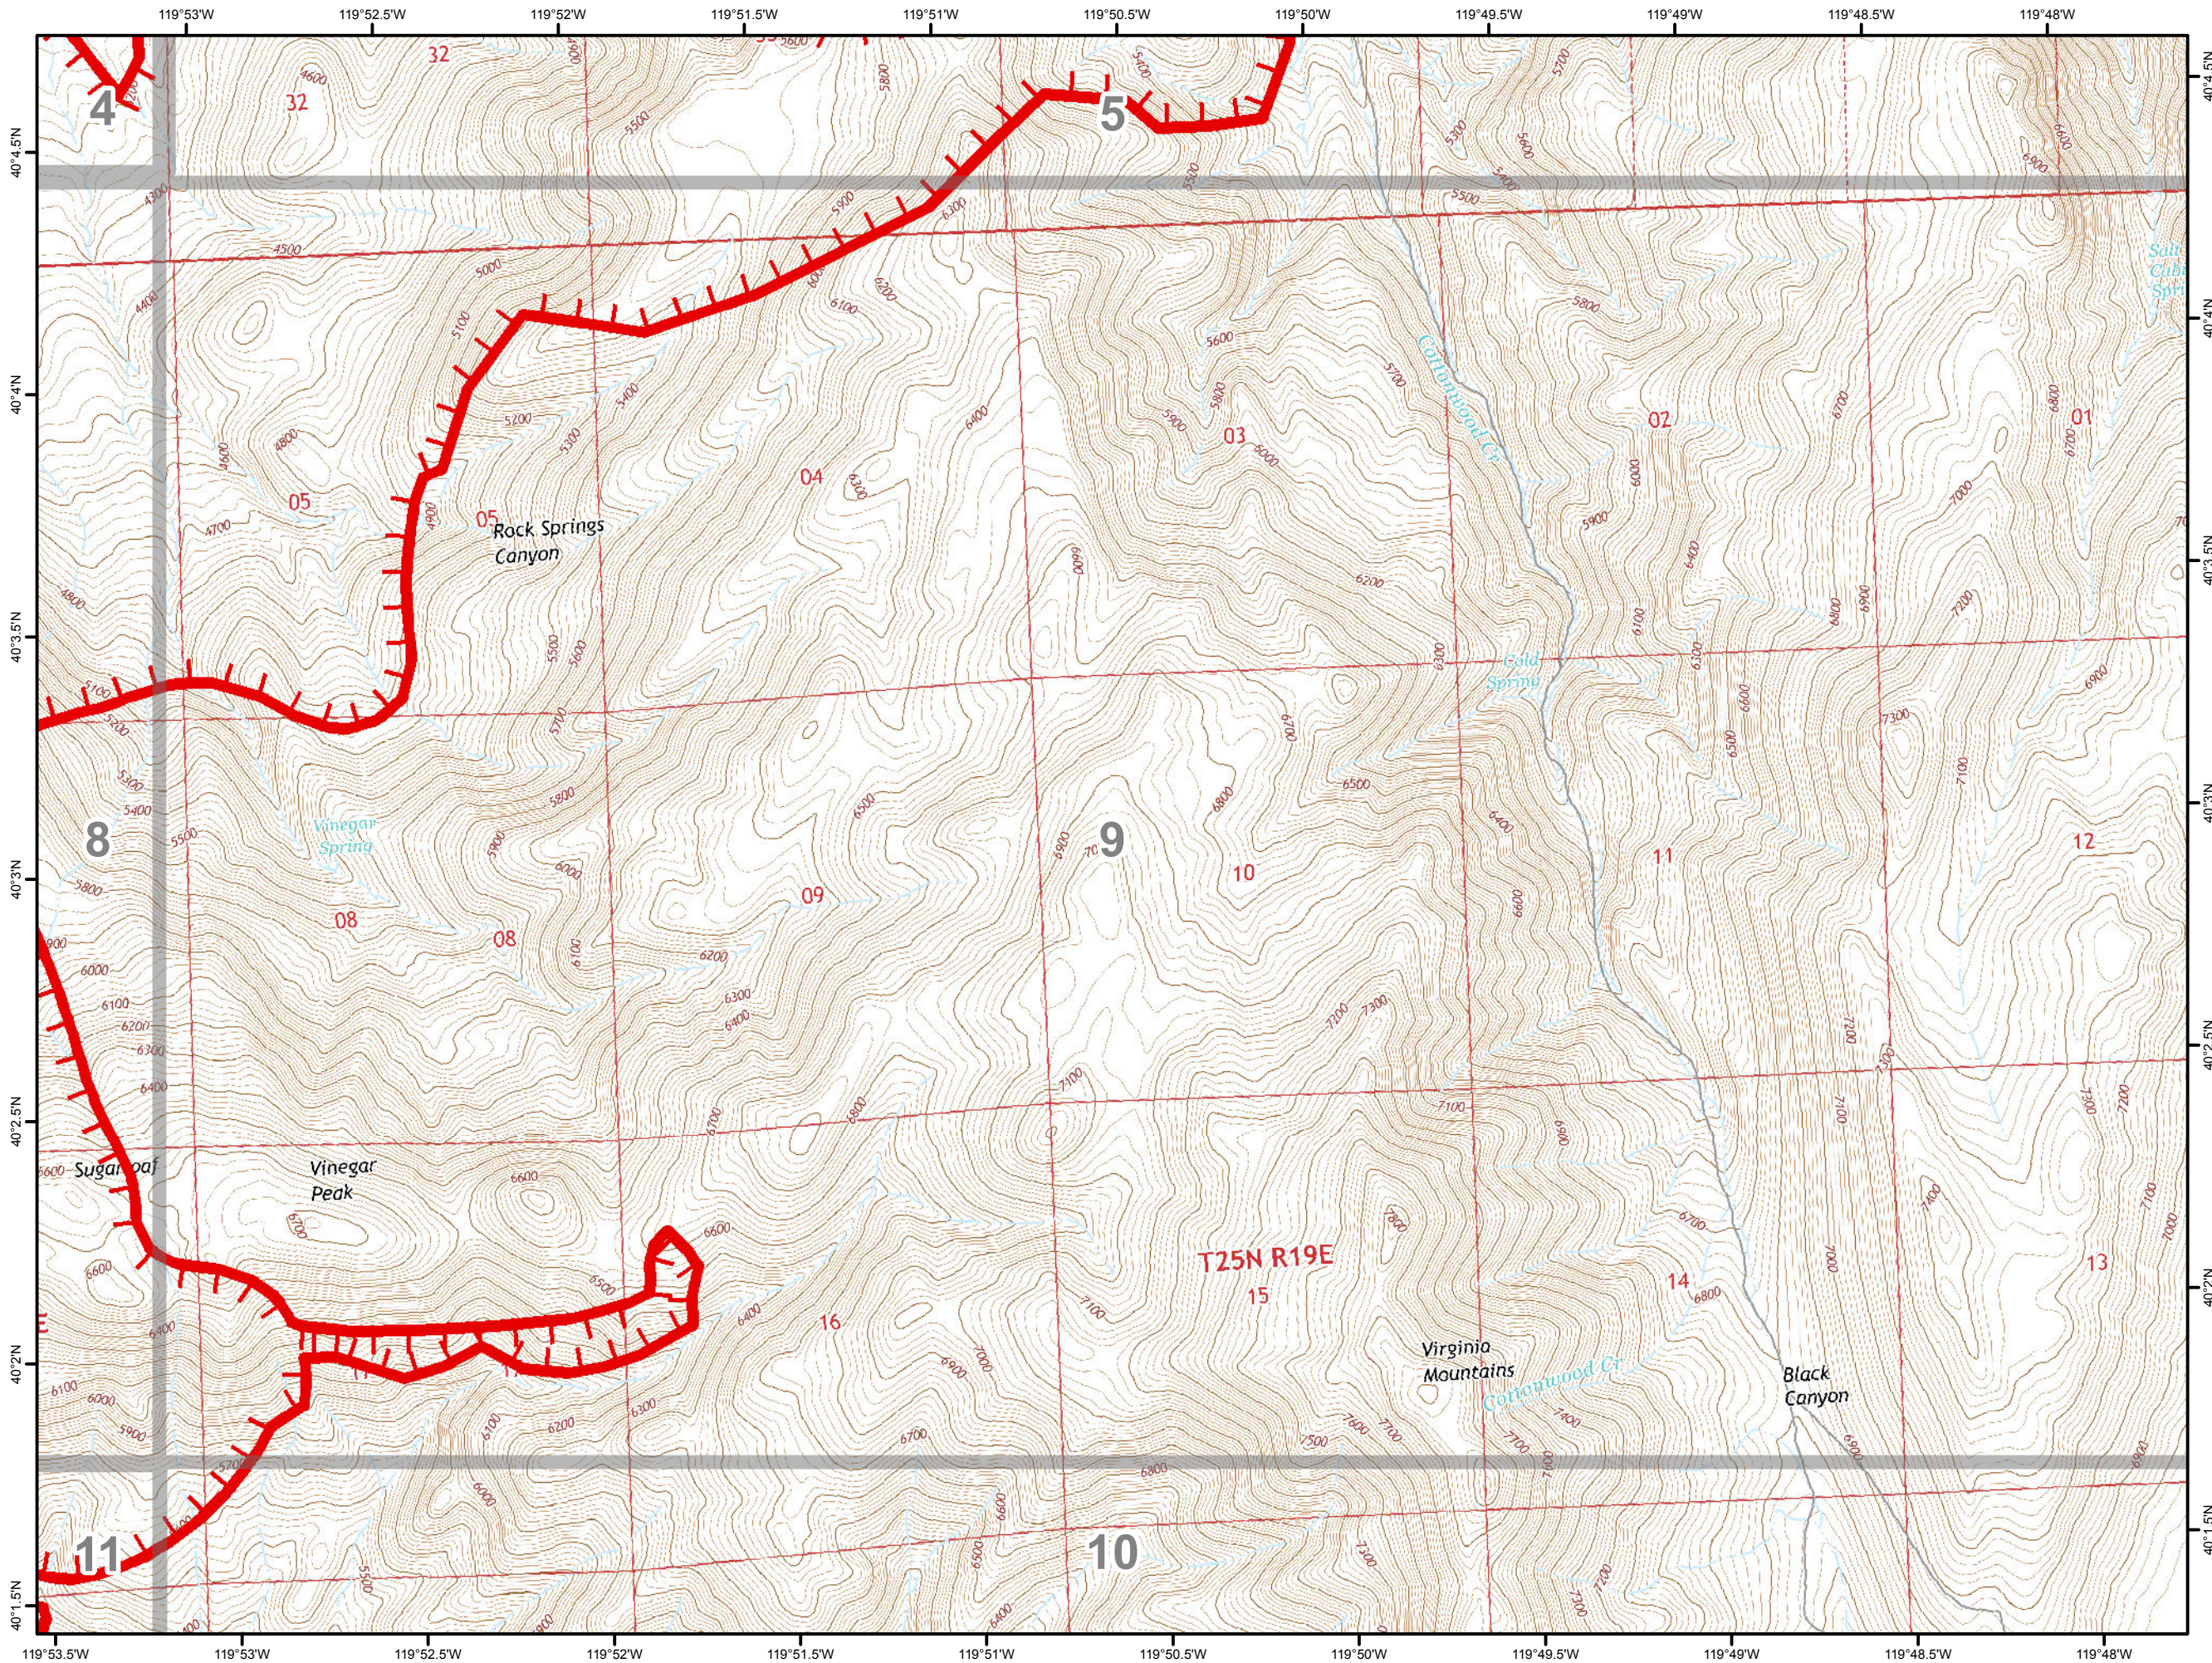

IAP MAP

CA-NOD-030366

July 14, 2017

Tile 9

Legend

- Pipeline Hazards
- Pipeline Hazards
- Transmission Lines
- Ortiz Camp
- Roads
- Map Tiles
- Division
- Drop Point
- Incident Command Post
- Repeater
- Uncontrolled Fire Edge