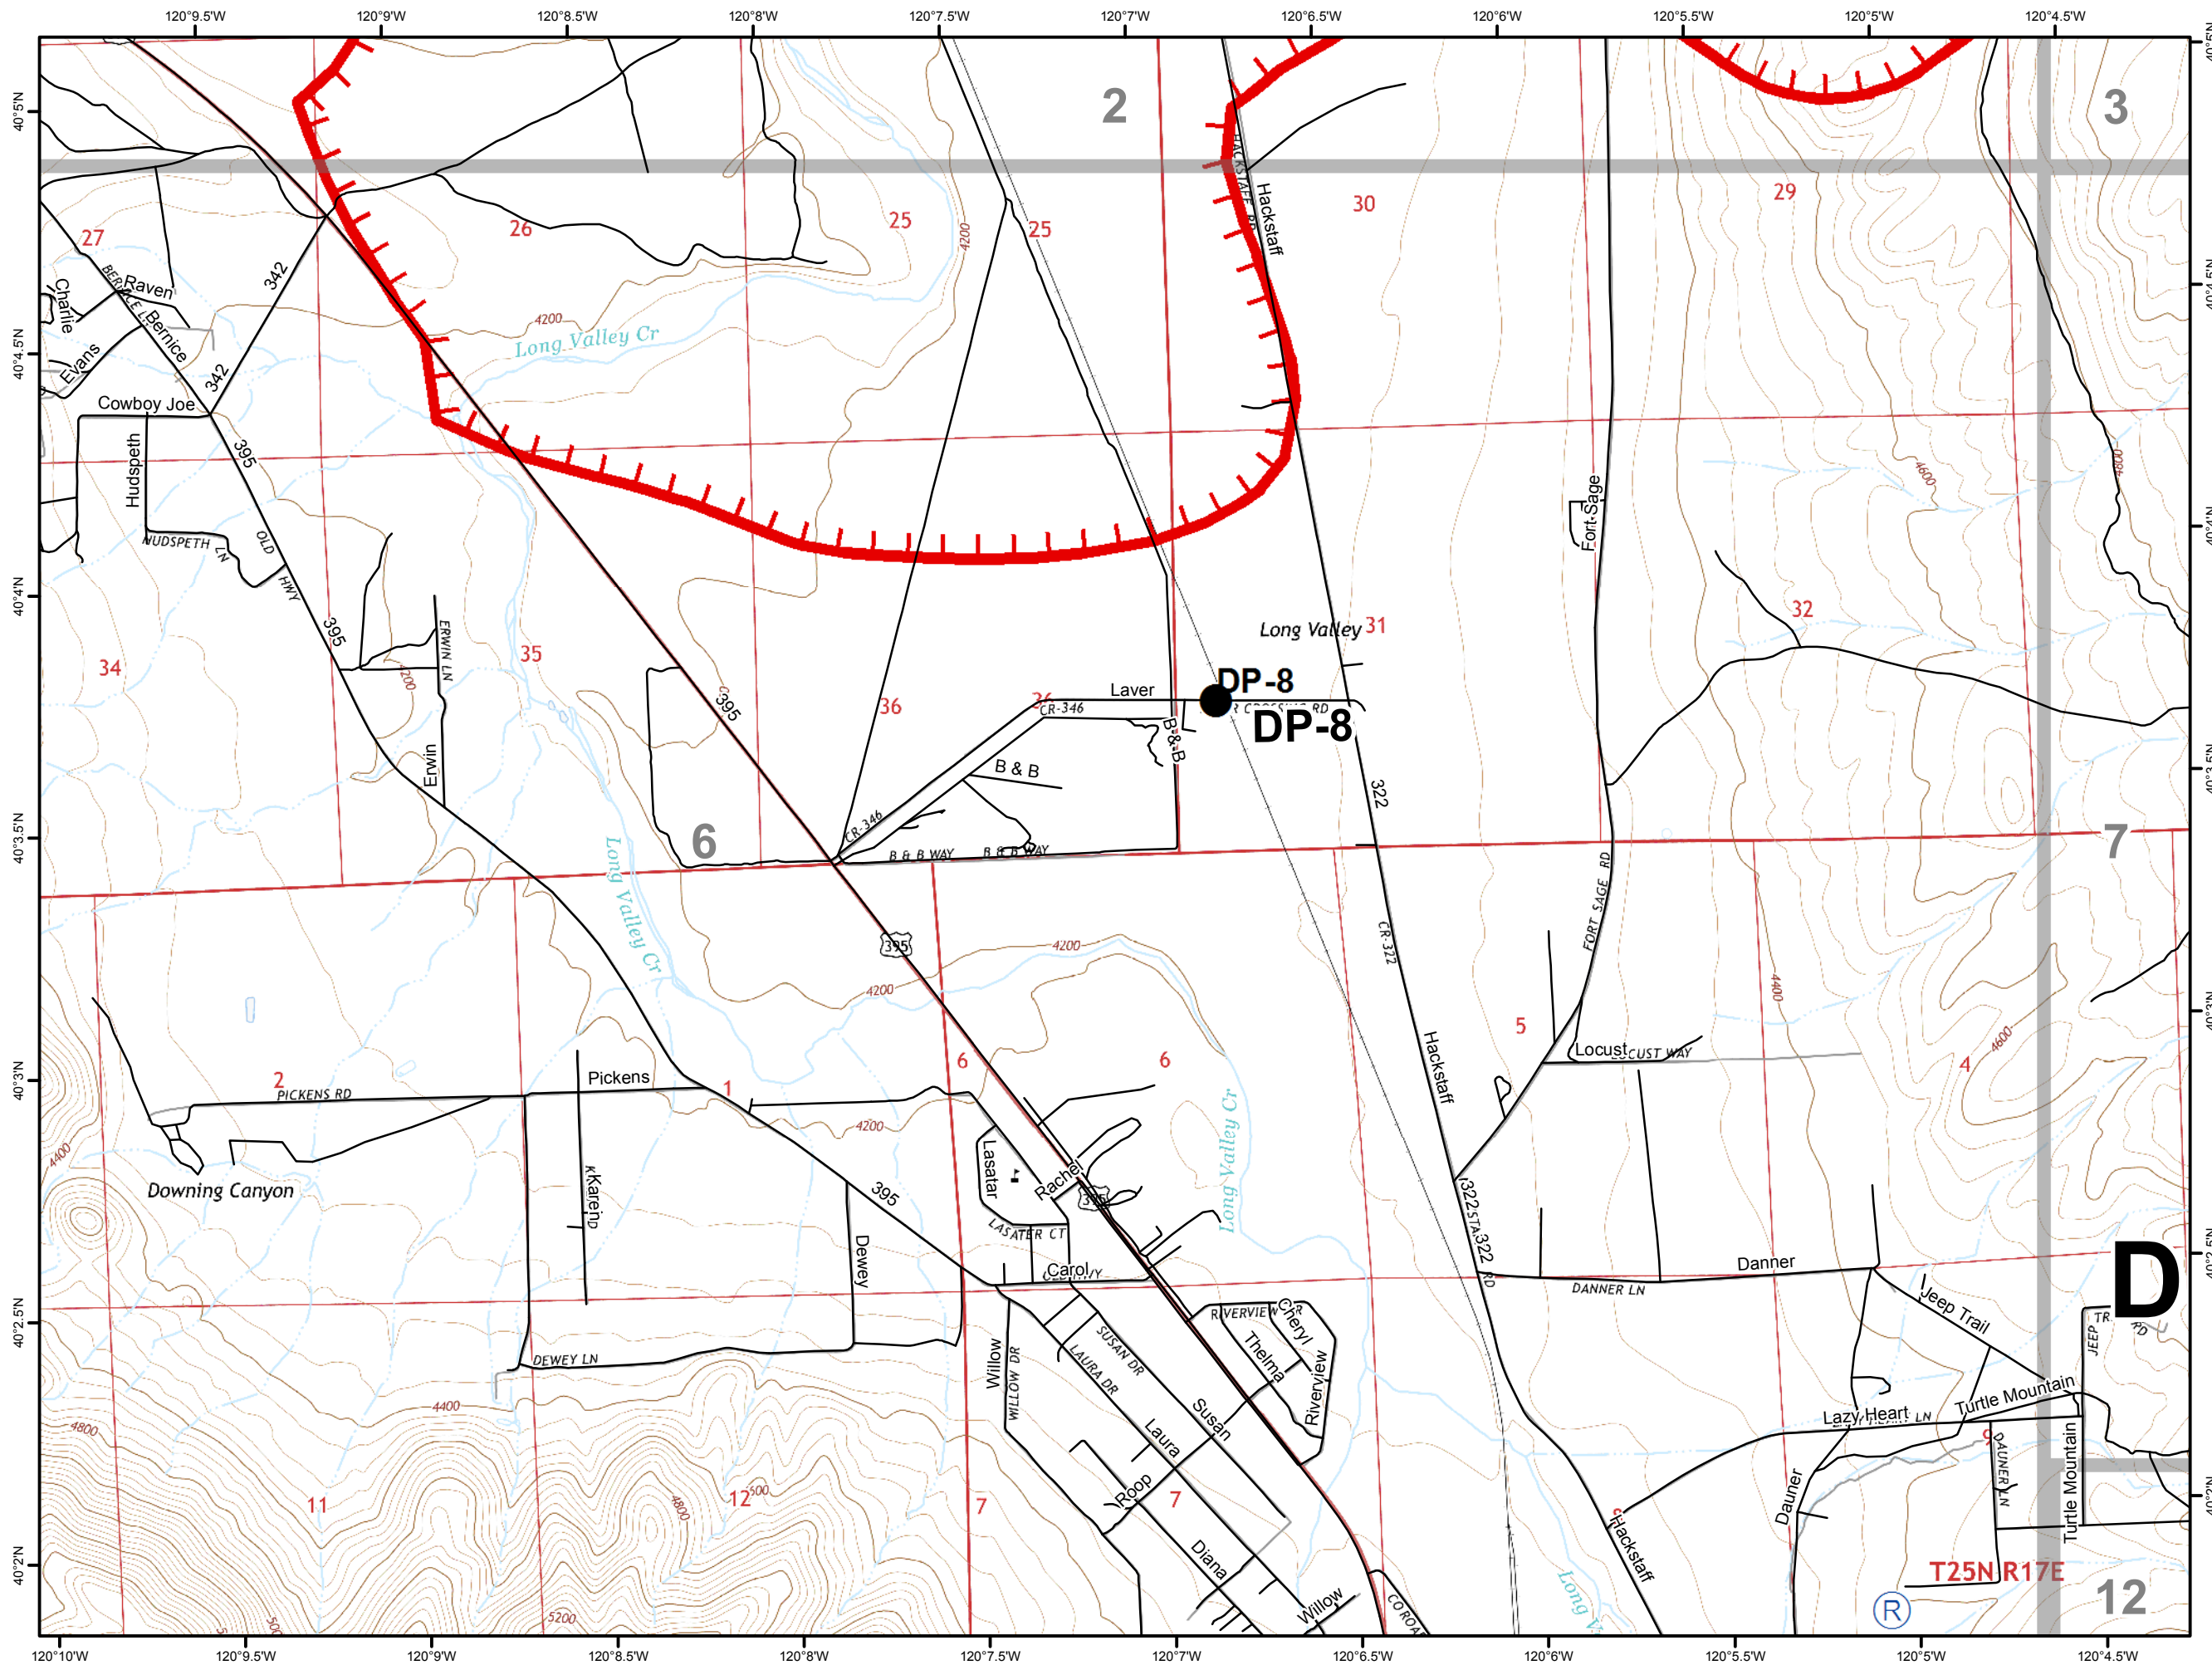

IAP MAP

CA-NOD-030366

July 14, 2017

Tile 6

Legend

- Pipeline Hazards
- Pipeline Hazards
- Transmission Lines
- Ortiz Camp
- Roads
- Map Tiles
- Division
- Drop Point
- Incident Command Post
- Repeater
- Uncontrolled Fire Edge

N

0 0.25 0.5 Miles