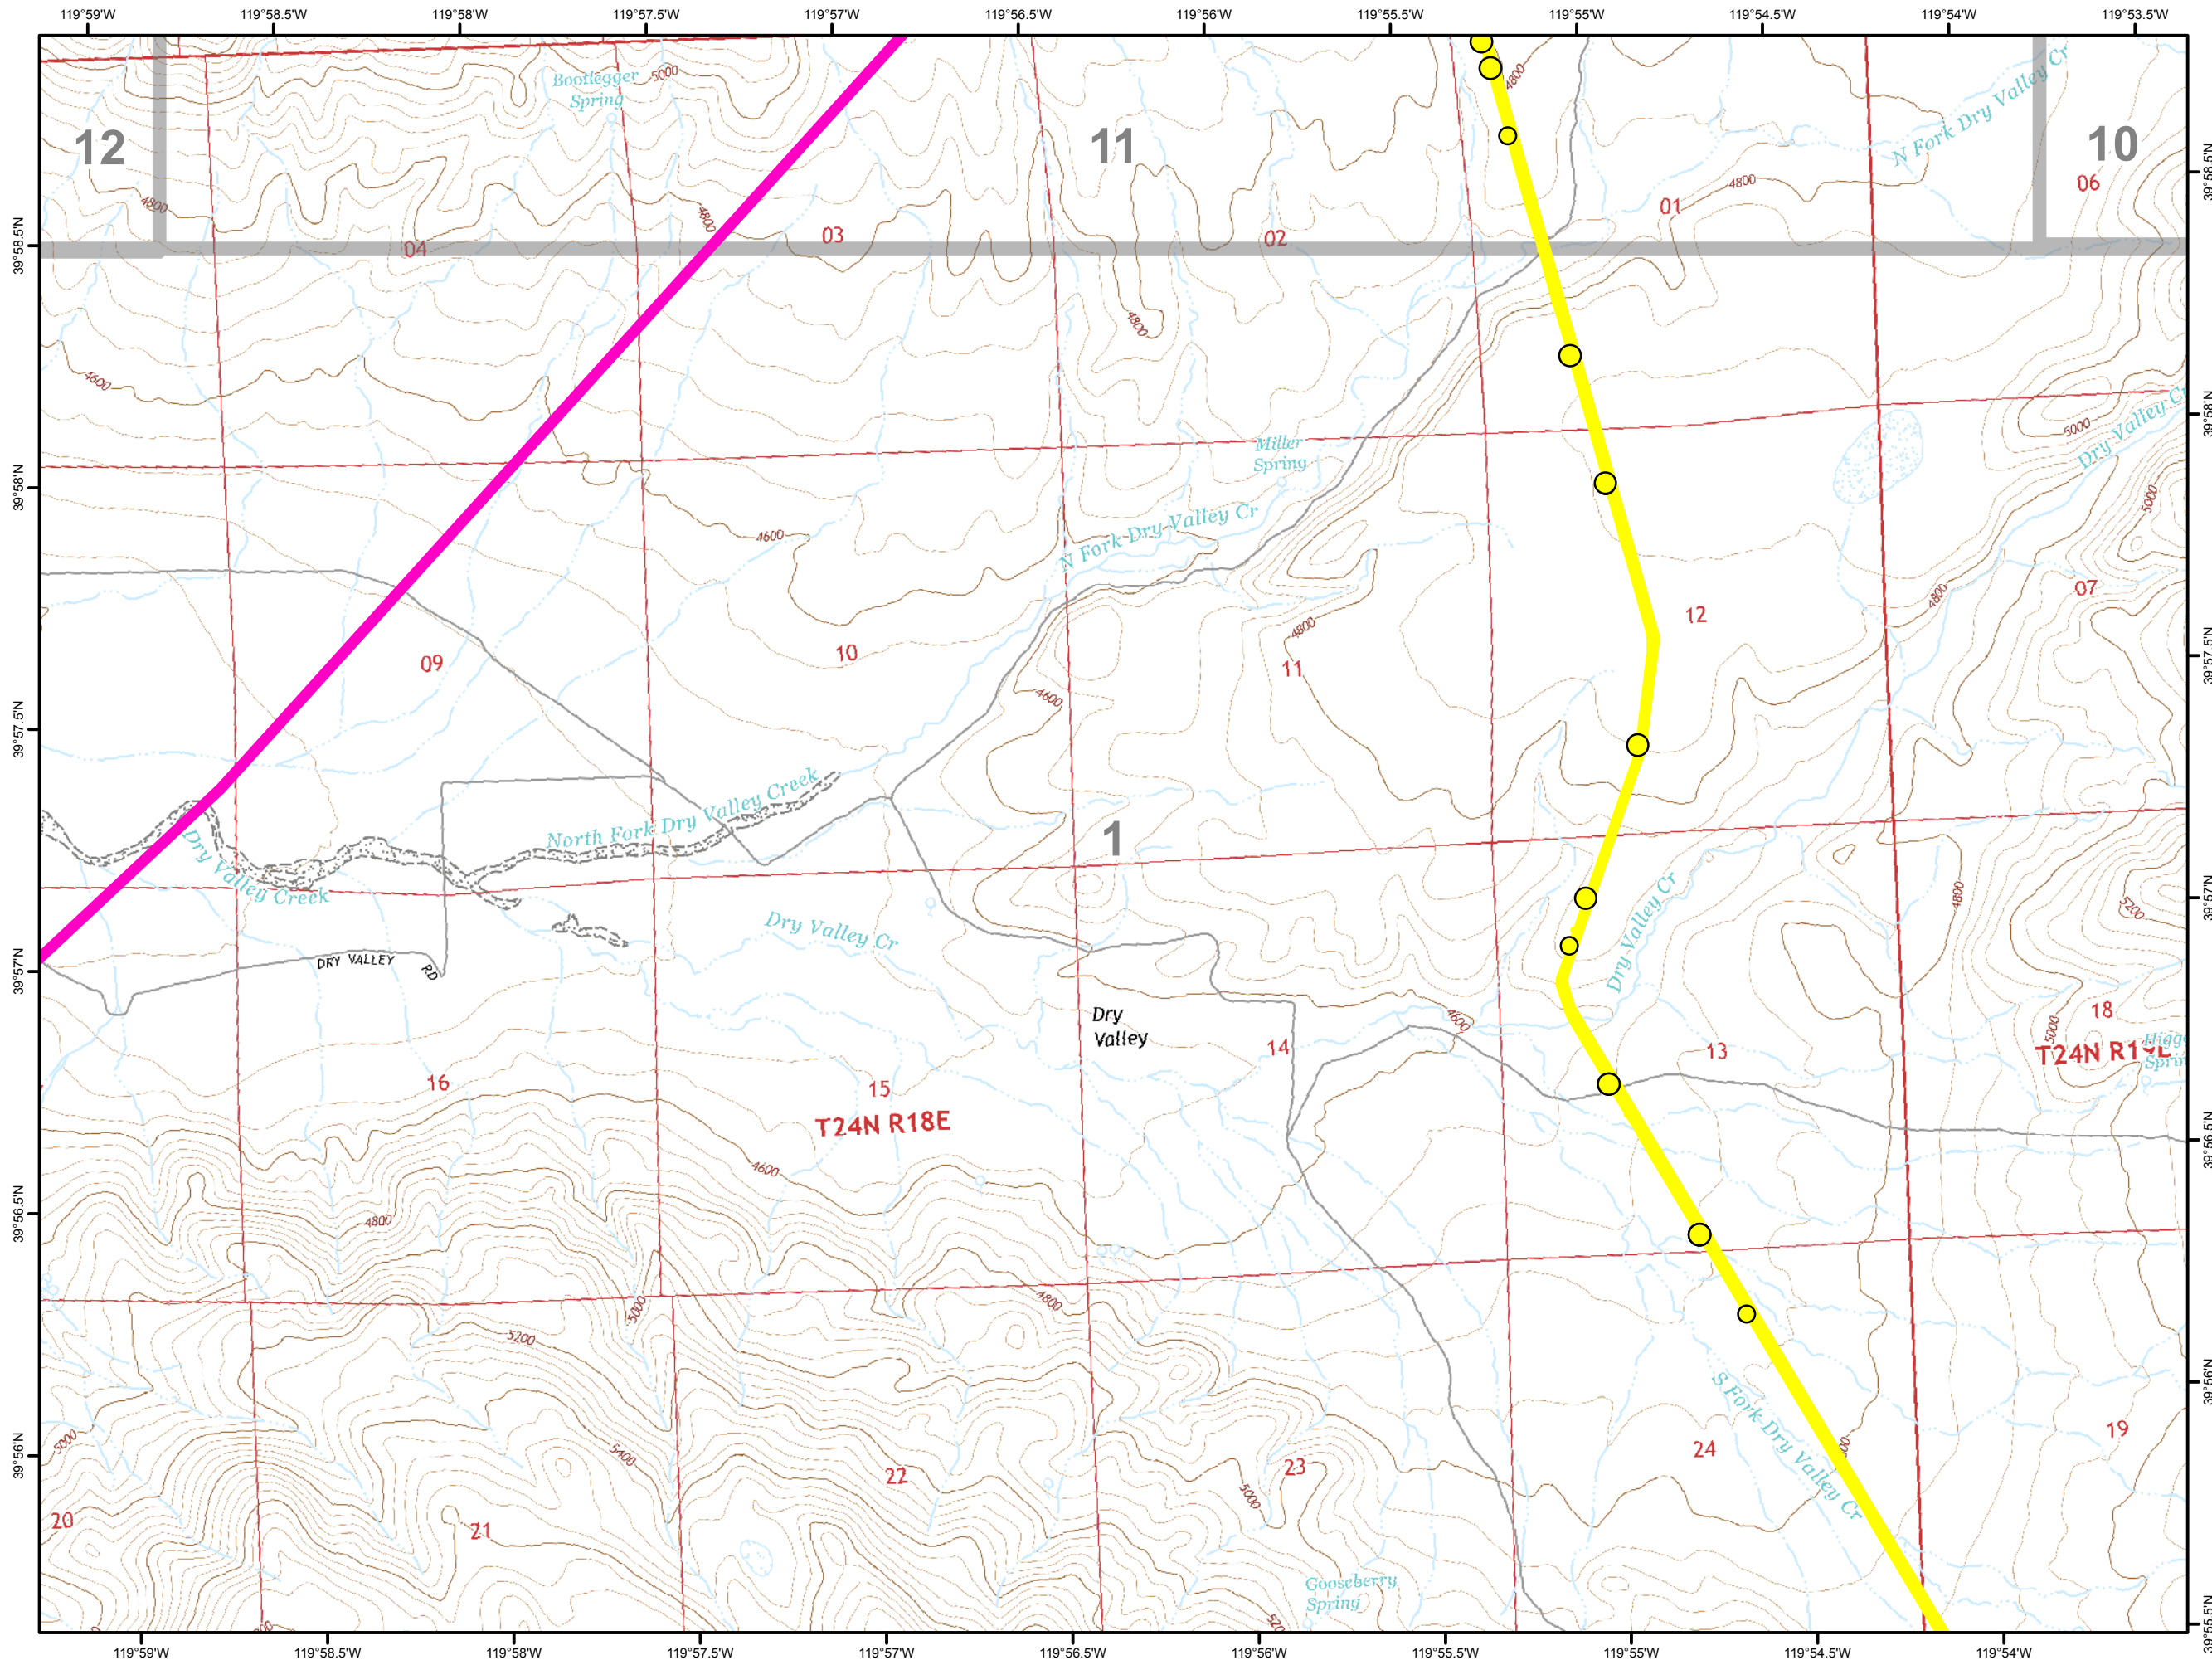

IAP MAP

CA-NOD-030366

July 14, 2017

Tile 1

Legend

- Pipeline Hazards
- Pipeline Hazards
- Transmission Lines
- Ortiz Camp
- Roads
- Map Tiles
- Division
- Drop Point
- Incident Command Post
- Repeater
- Uncontrolled Fire Edge

N

0 0.25 0.5 Miles