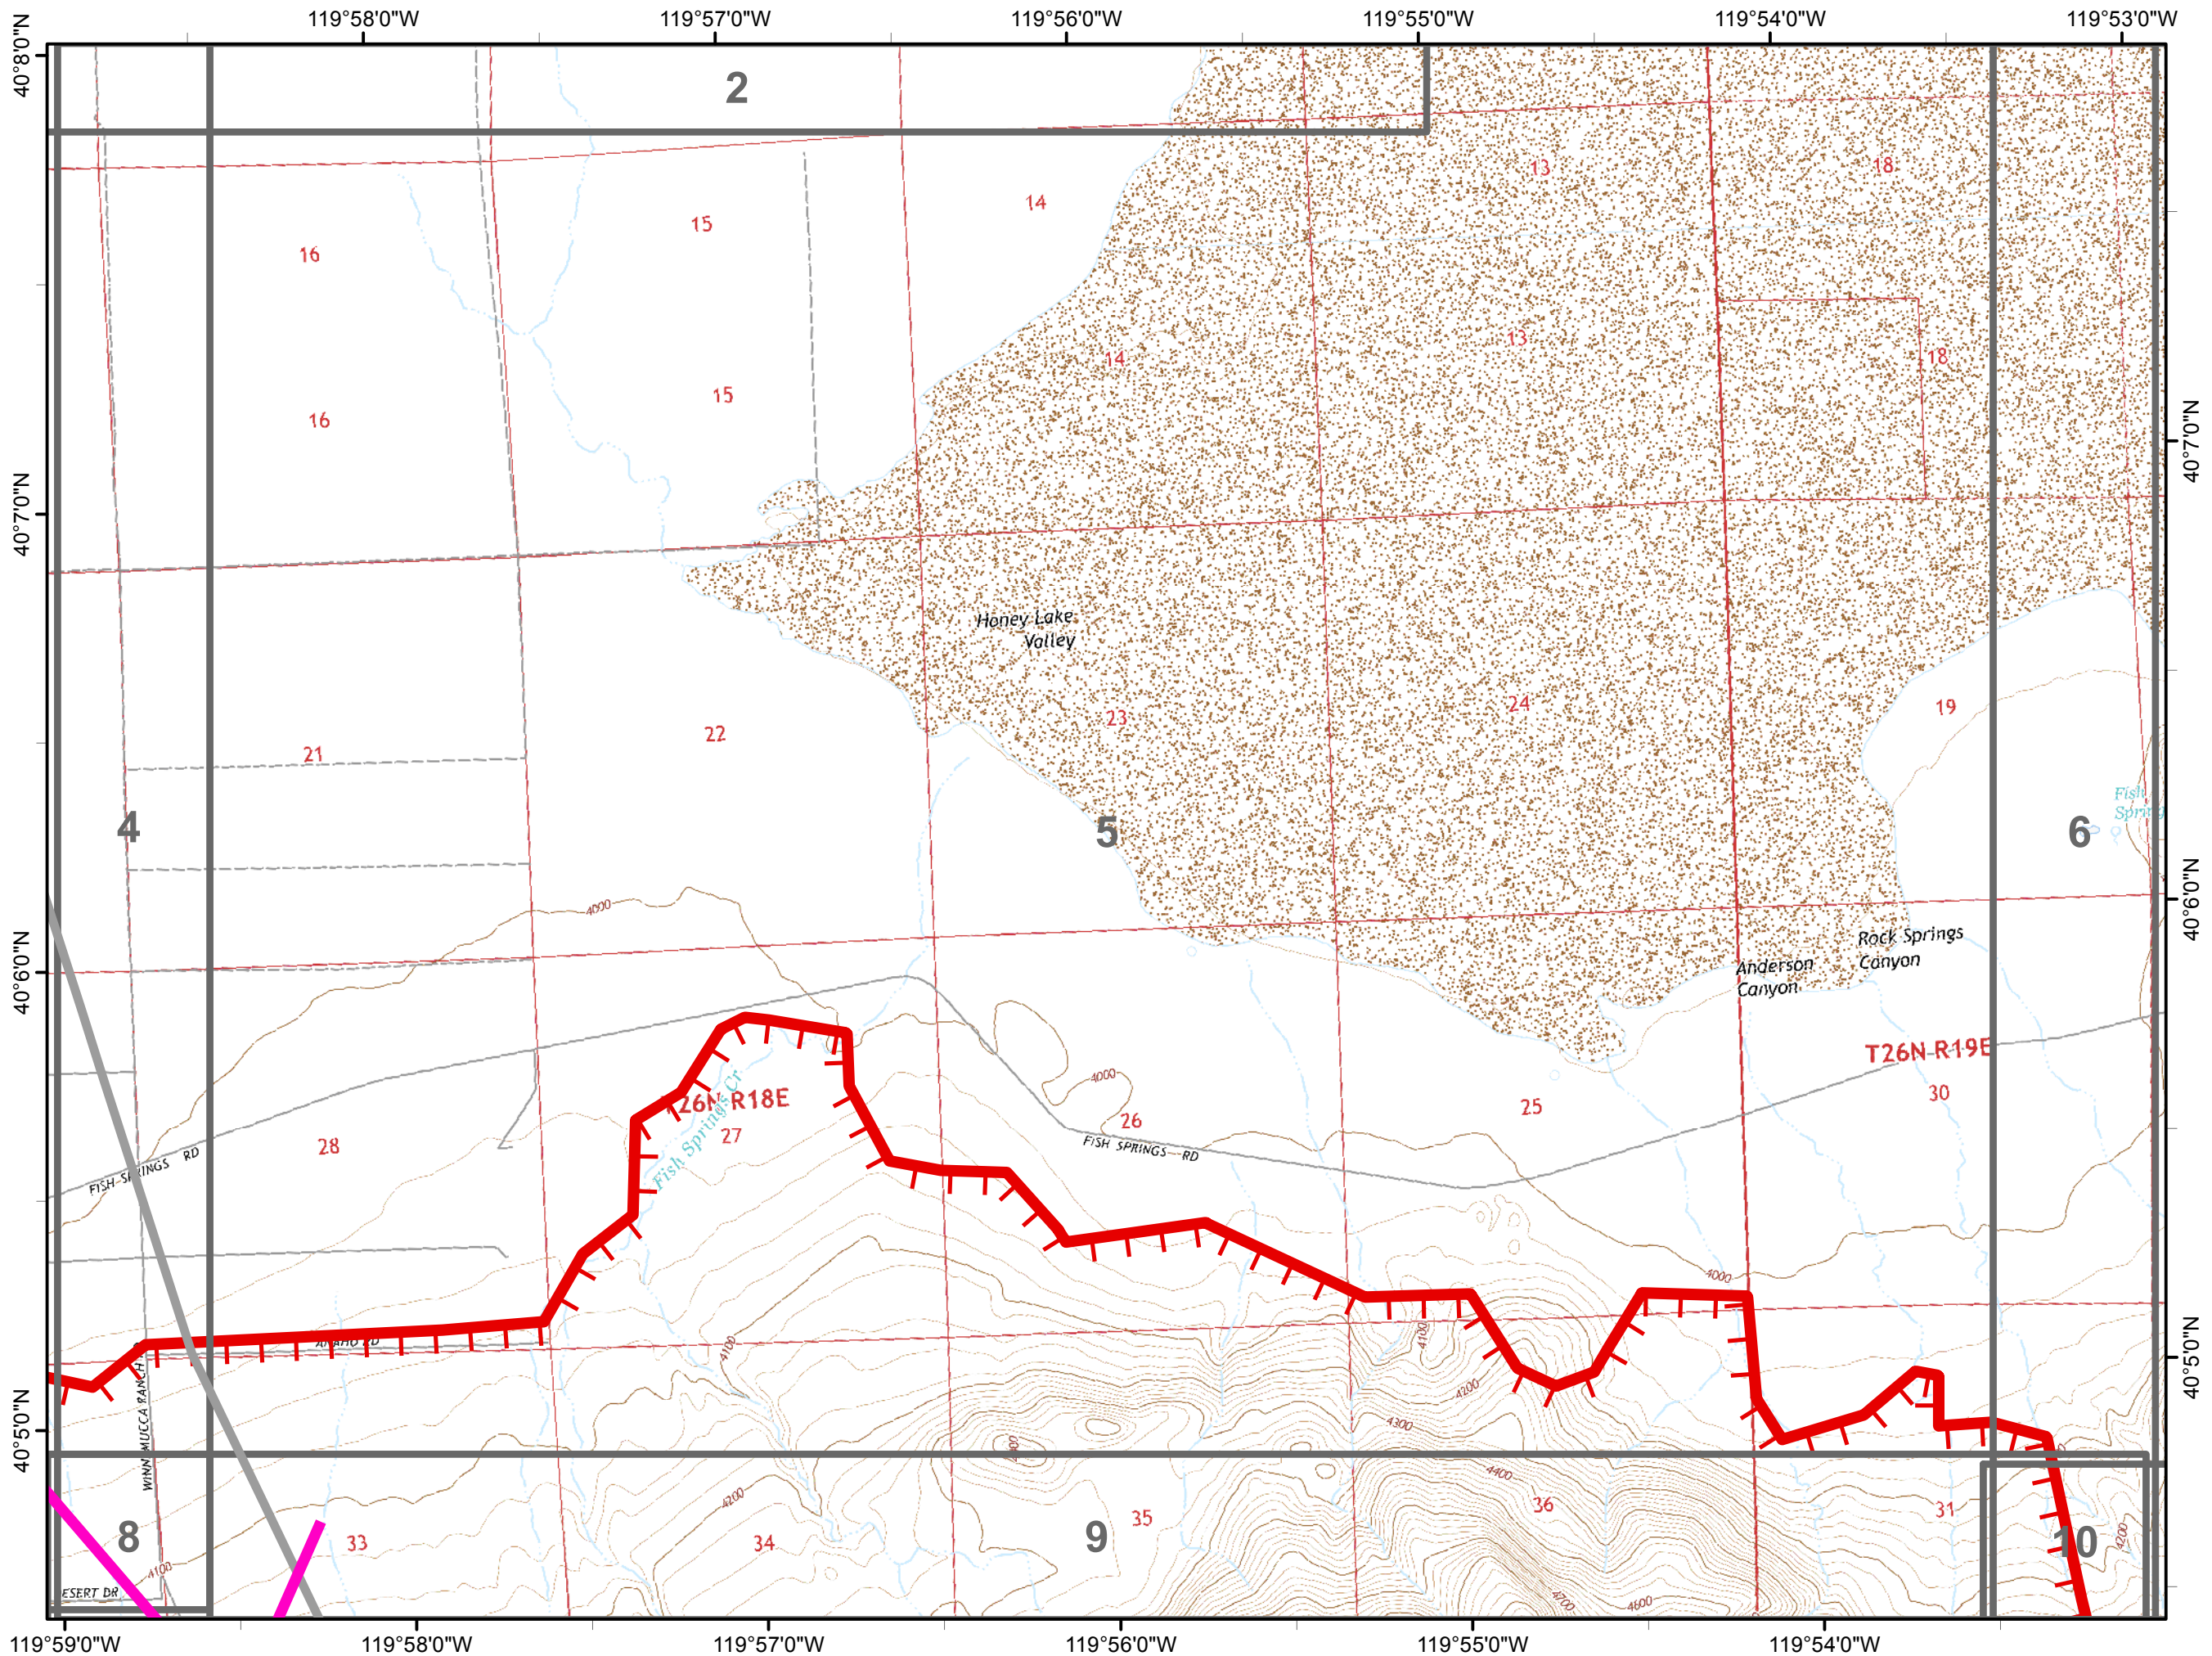

 Repeater

 Uncontrolled Fire Edge

N

0 0.25 0.5
Miles

IAP MAP

CA-NOD-030366

July 14, 2017

Tile 6