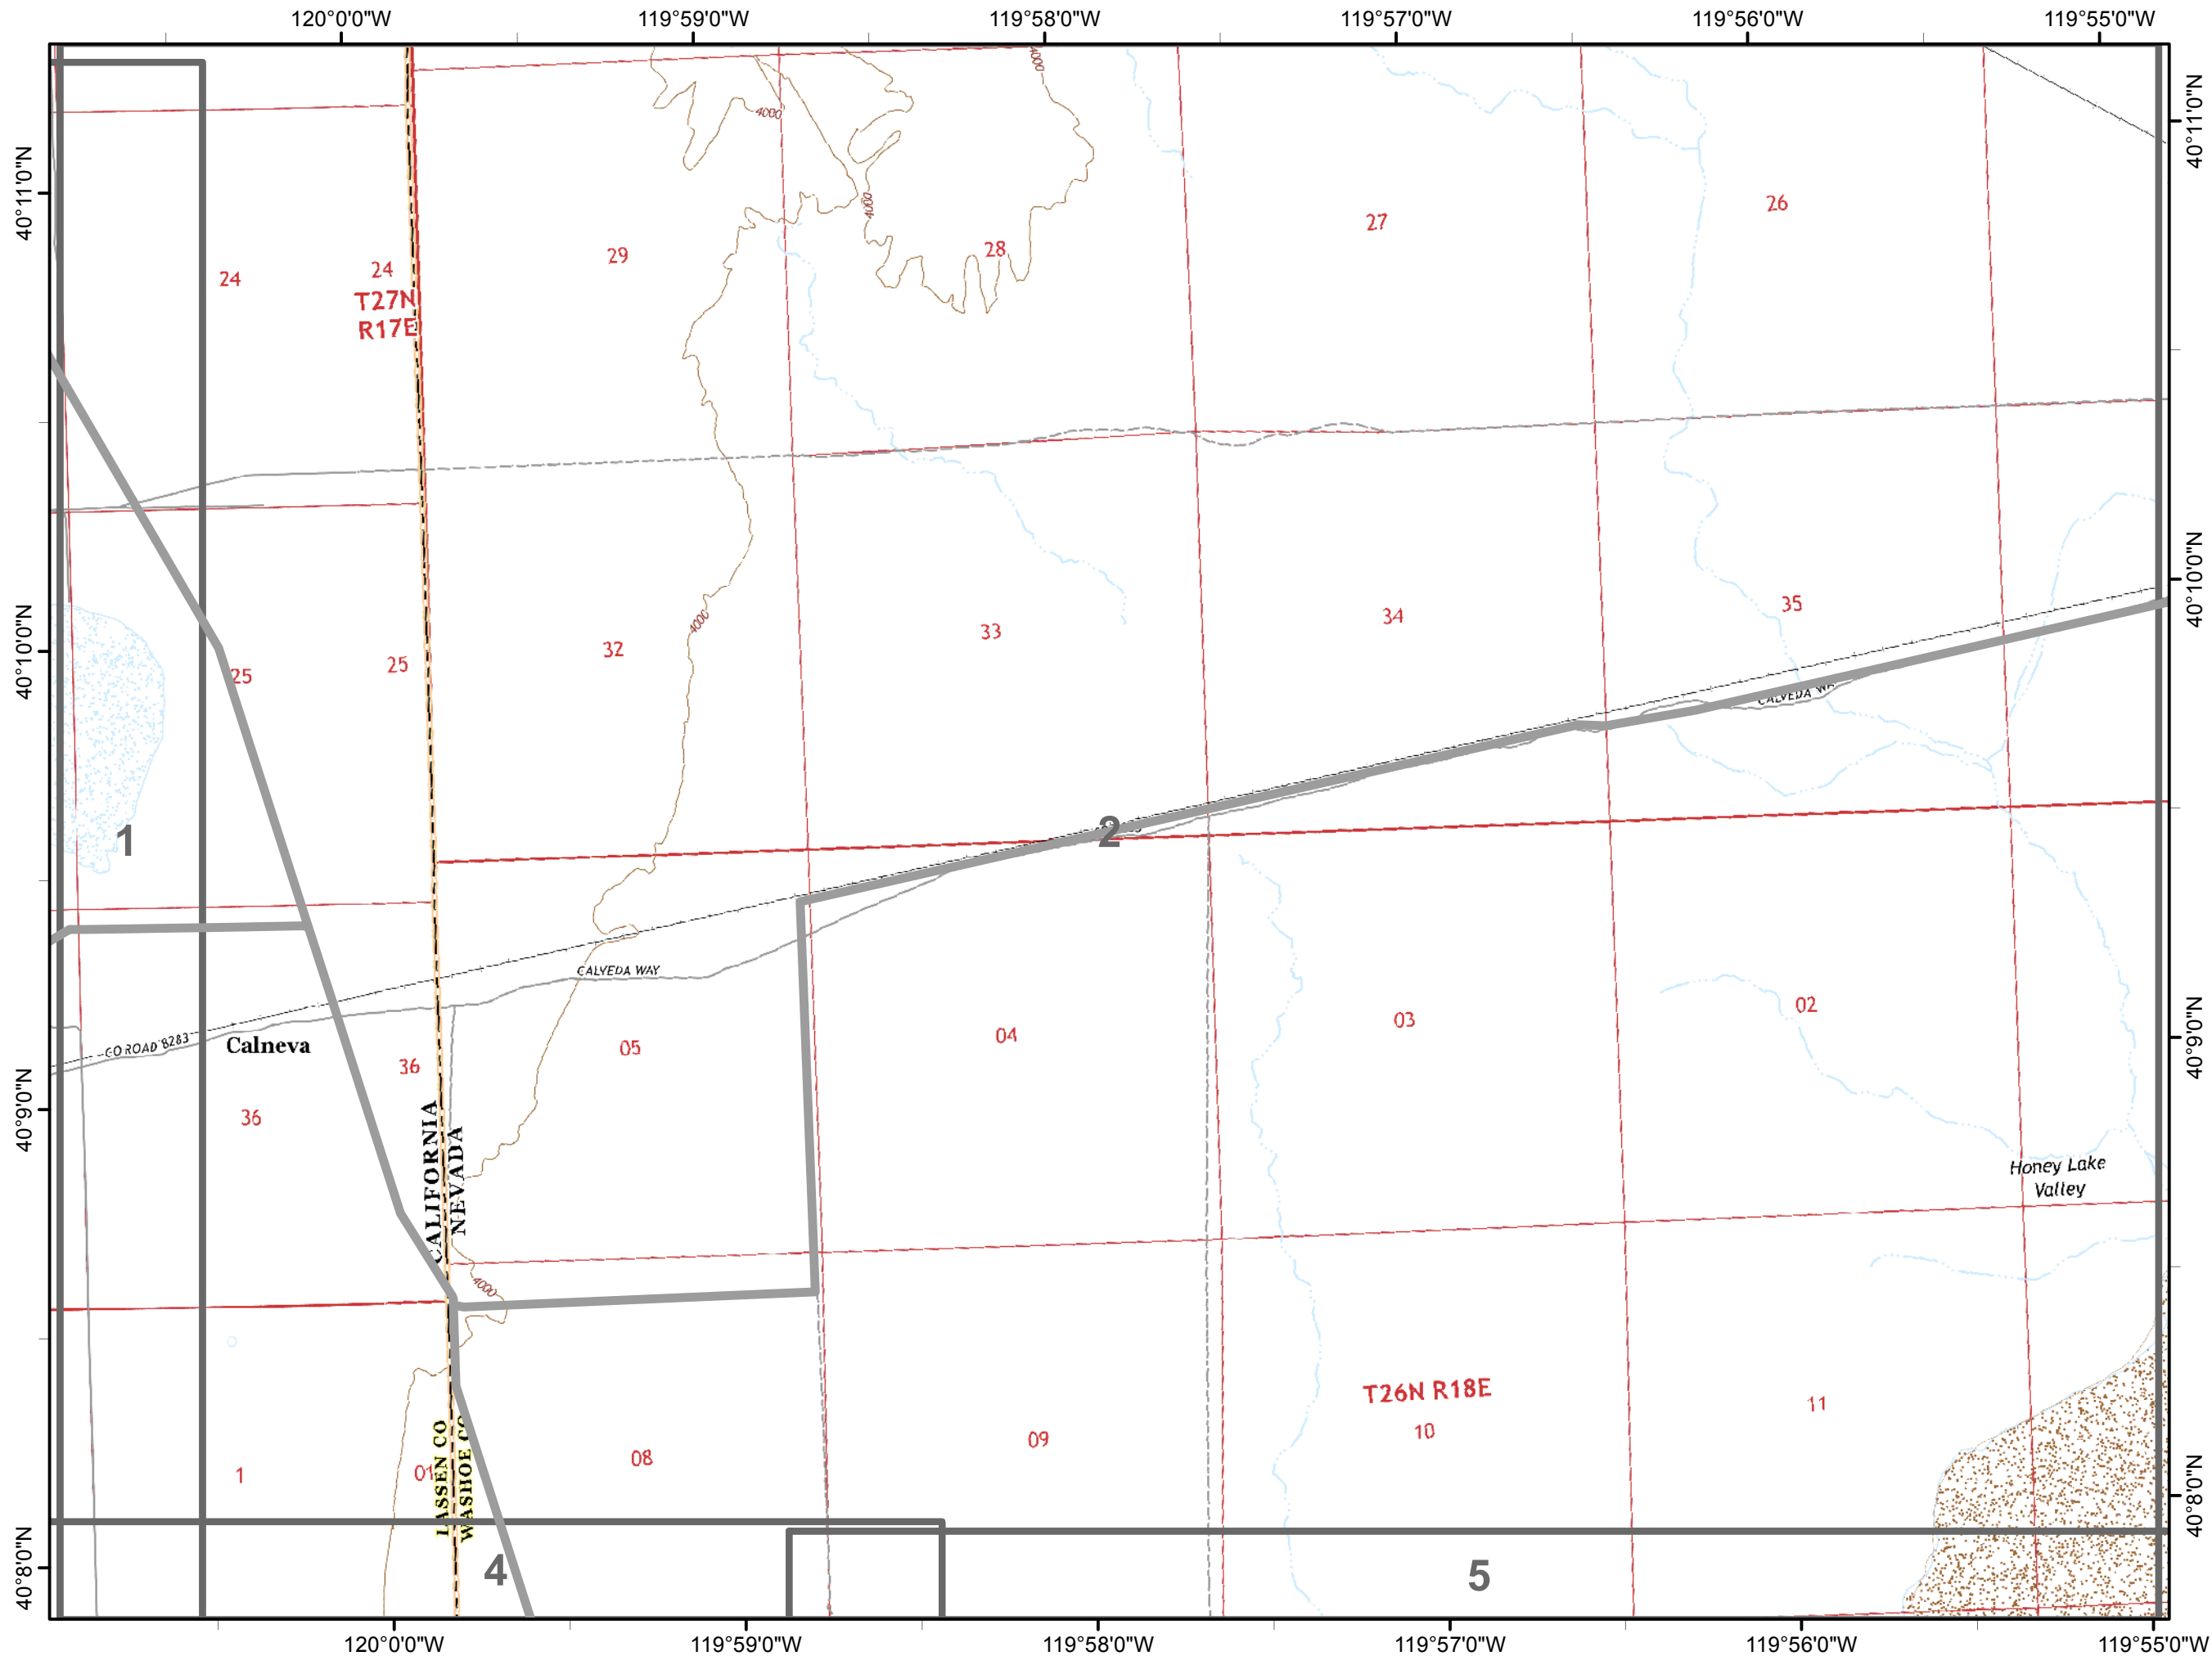

FirePoint

PTType

 Drop Point

 Incident Command Post

 Repeater

 Uncontrolled Fire Edge

N

0 0.25 0.5
Miles