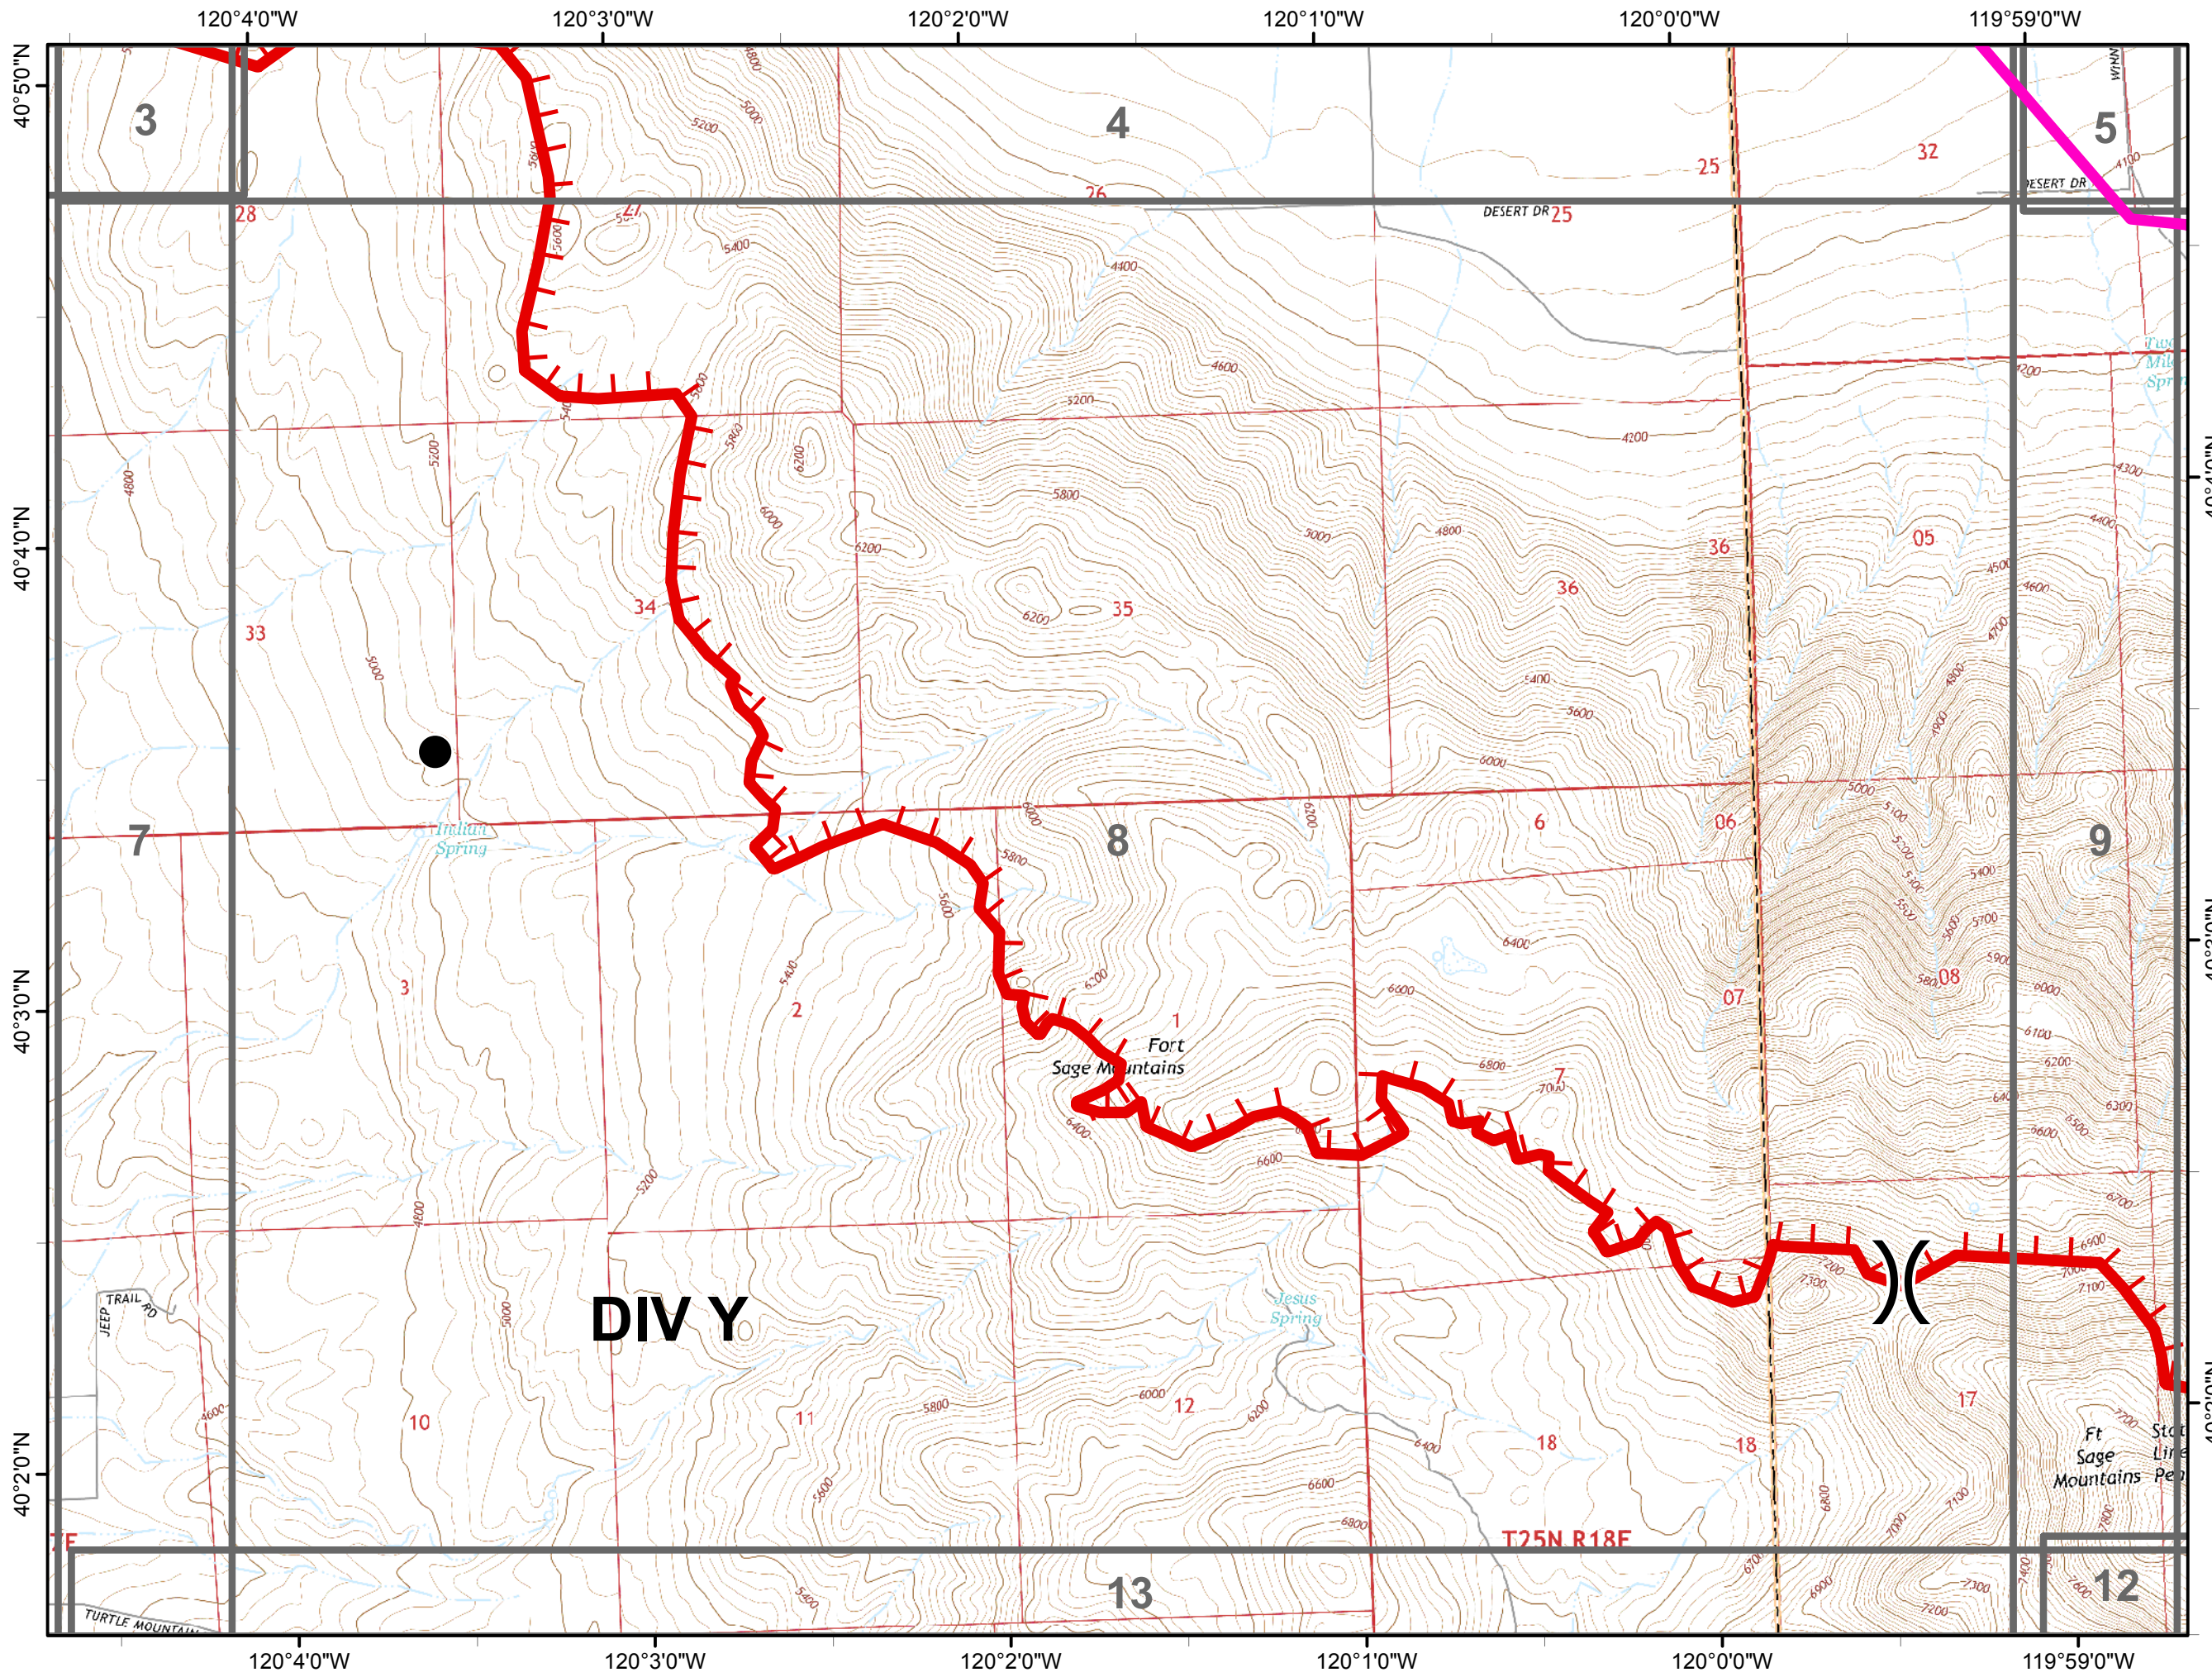

FirePoint

PTType

 Drop Point

 Incident Command Post

 Repeater

 Uncontrolled Fire Edge

0 0.25 0.5
Miles

IAP MAP