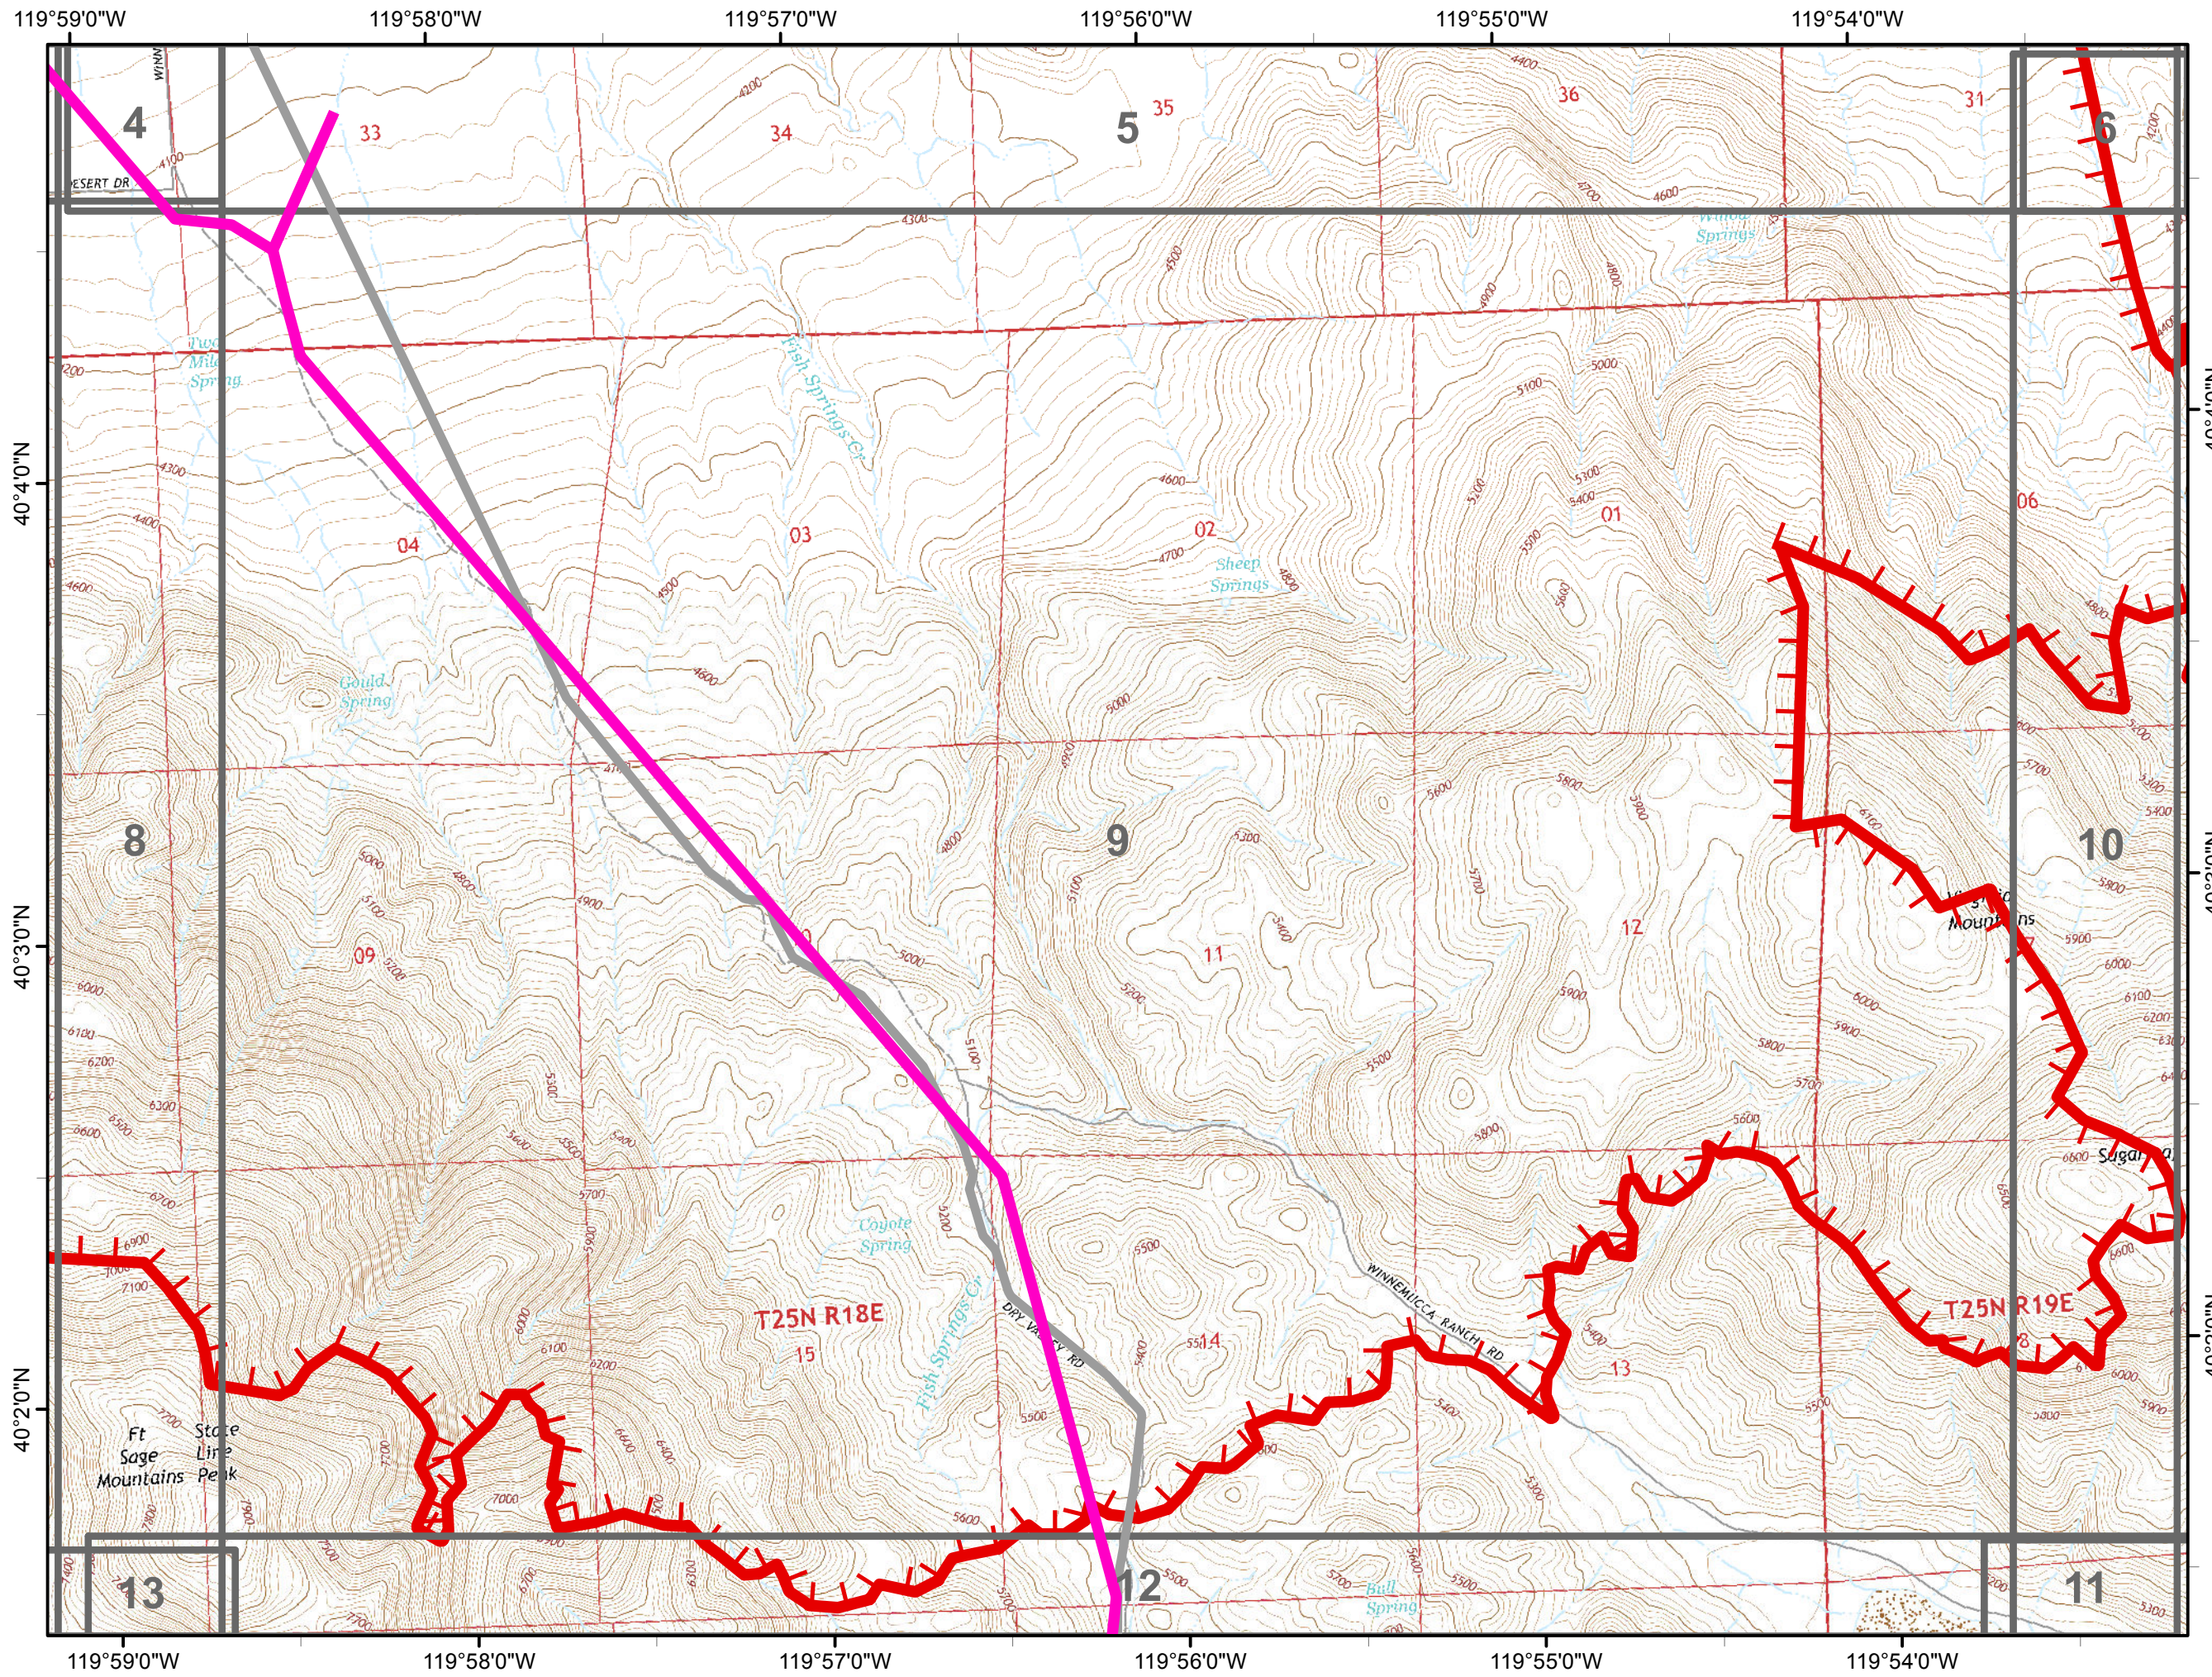

 Uncontrolled Fire Edge

N

0 0.25 0.5
Miles

IAP MAP

CA-NOD-030366

July 14, 2017

Tile 10

Legend