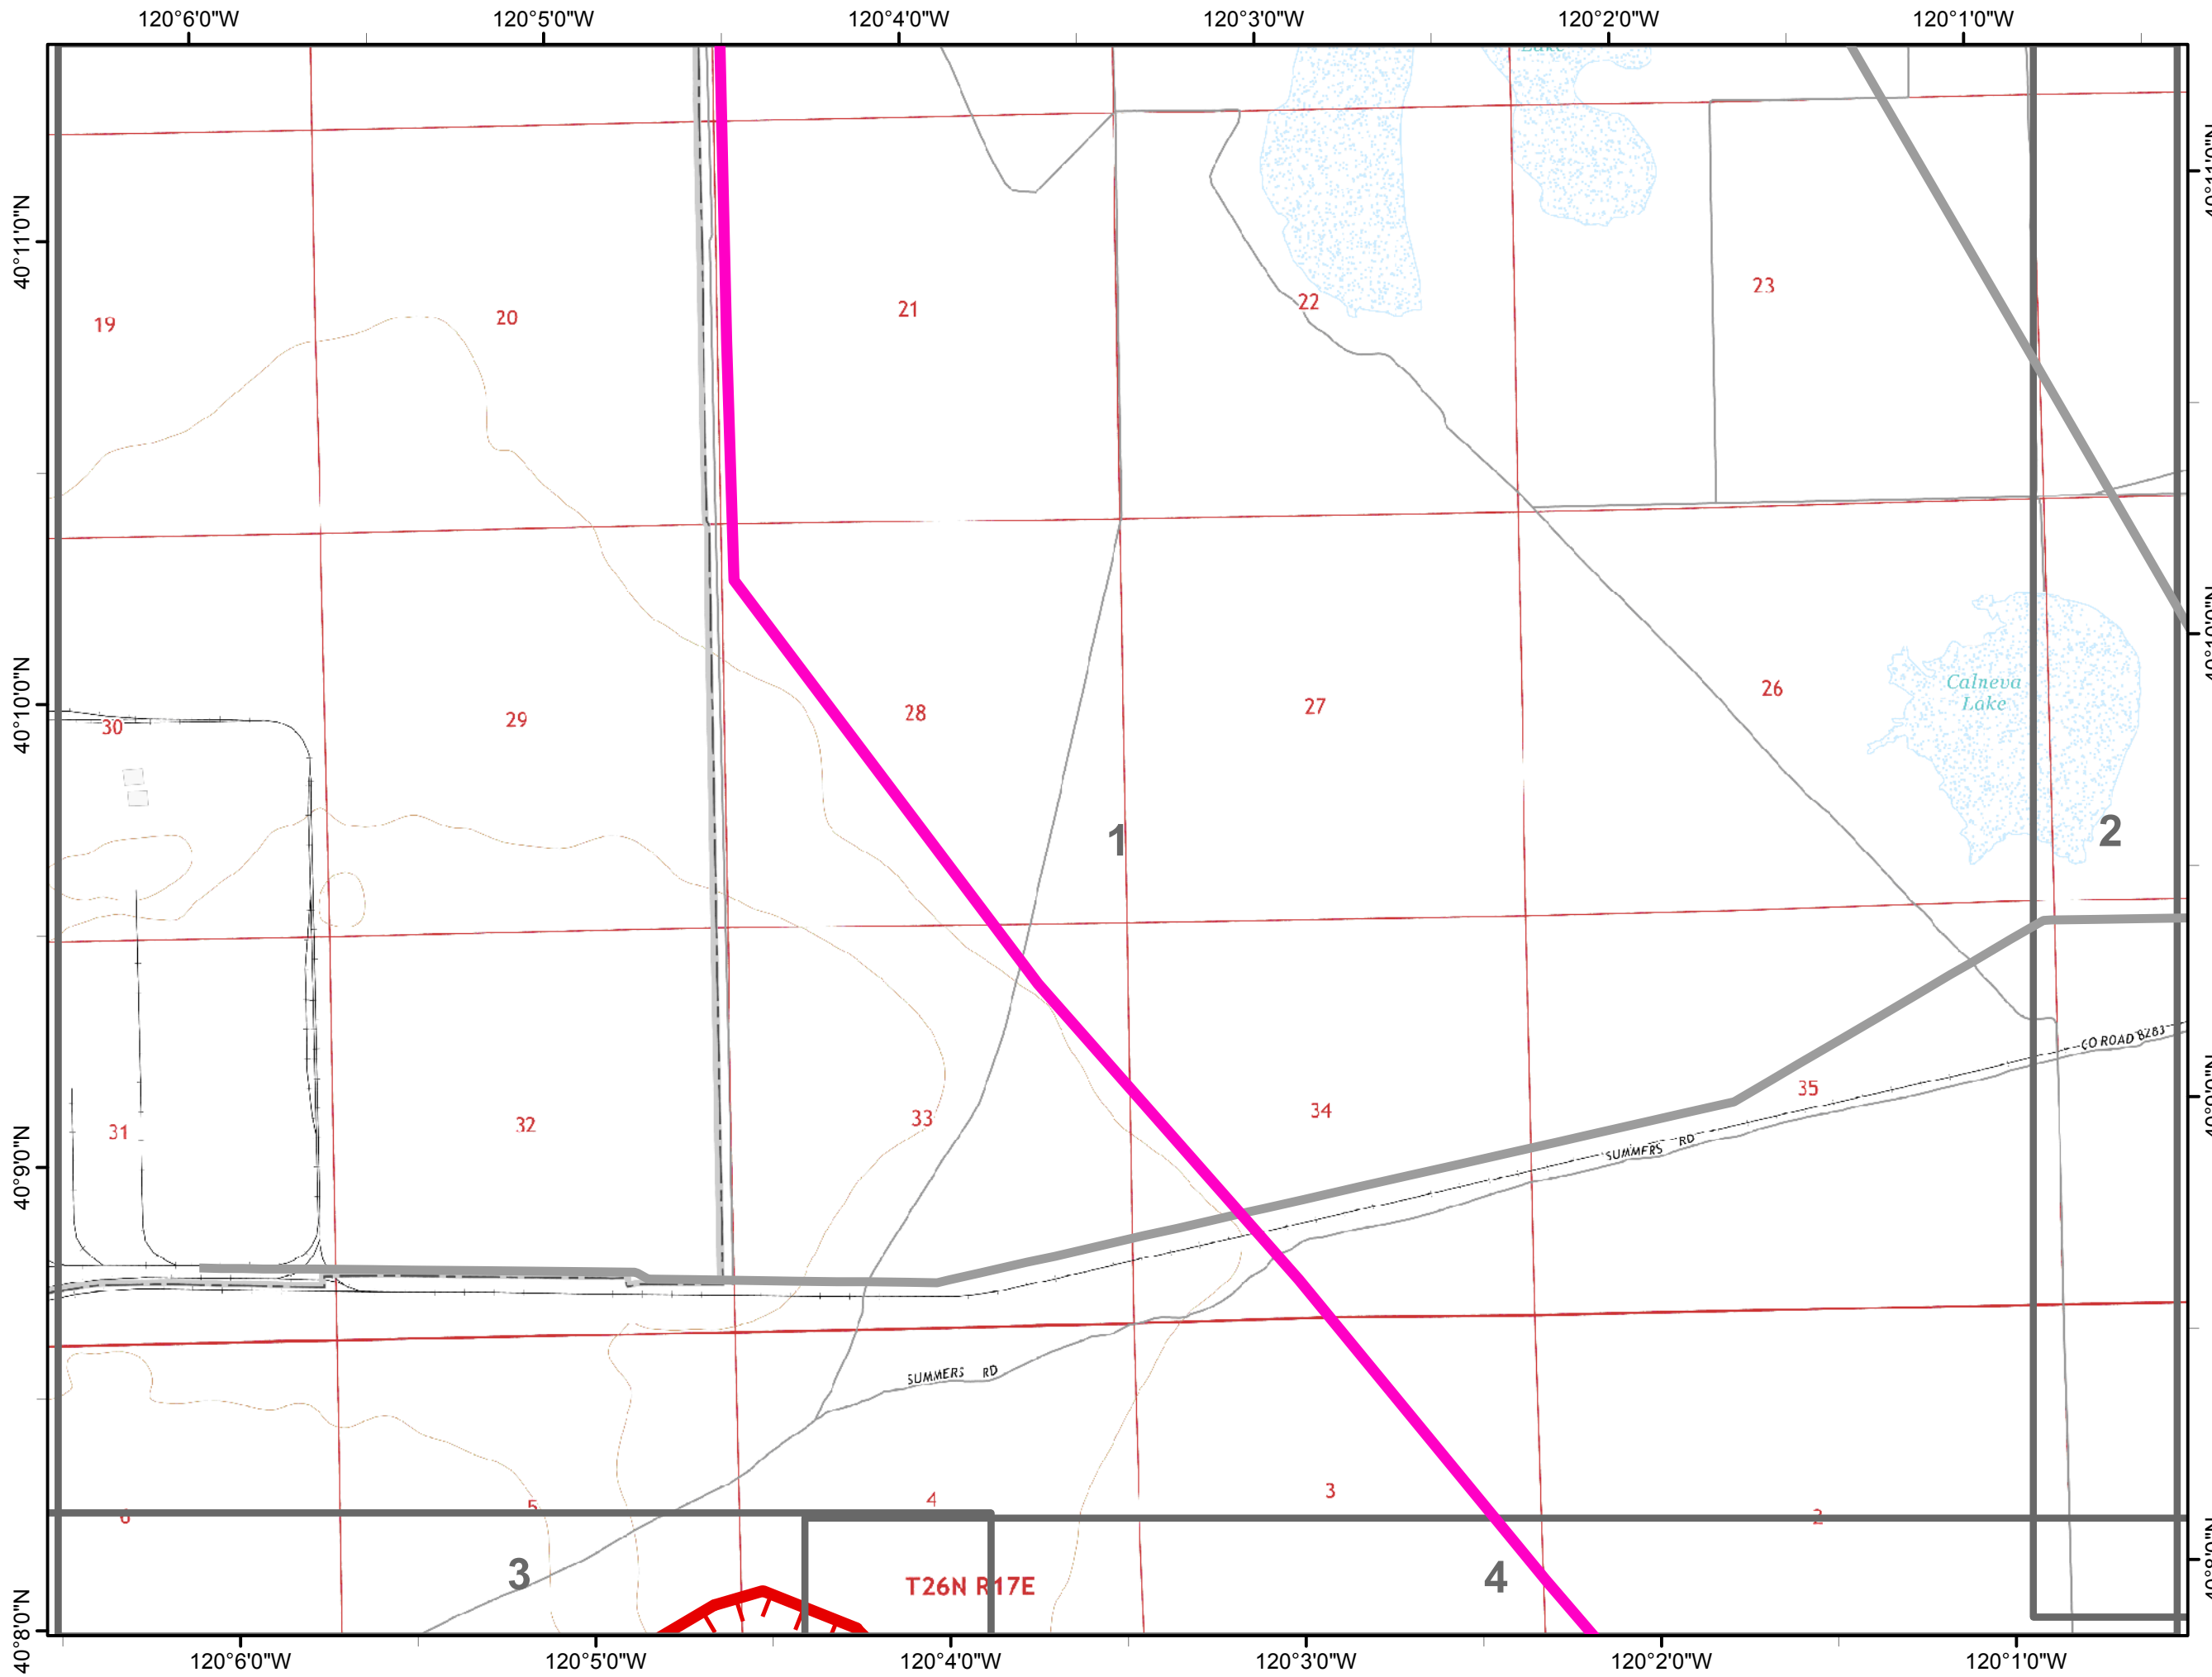

IAP MAP

CA-NOD-030366

July 14, 2017

Tile 1

Legend

 Transmission Lines

 Pipeline

 Map Tiles

 Repeater

 Uncontrolled Fire Edge

N

0 0.25 0.5
Miles

IAP MAP

CA-NOD-030366

July 14, 2017

Tile 2

Legend

 Transmission Lines

 Pipeline

 Map Tiles

 Ortiz Camp

 Map Tiles

BreakType

 Division