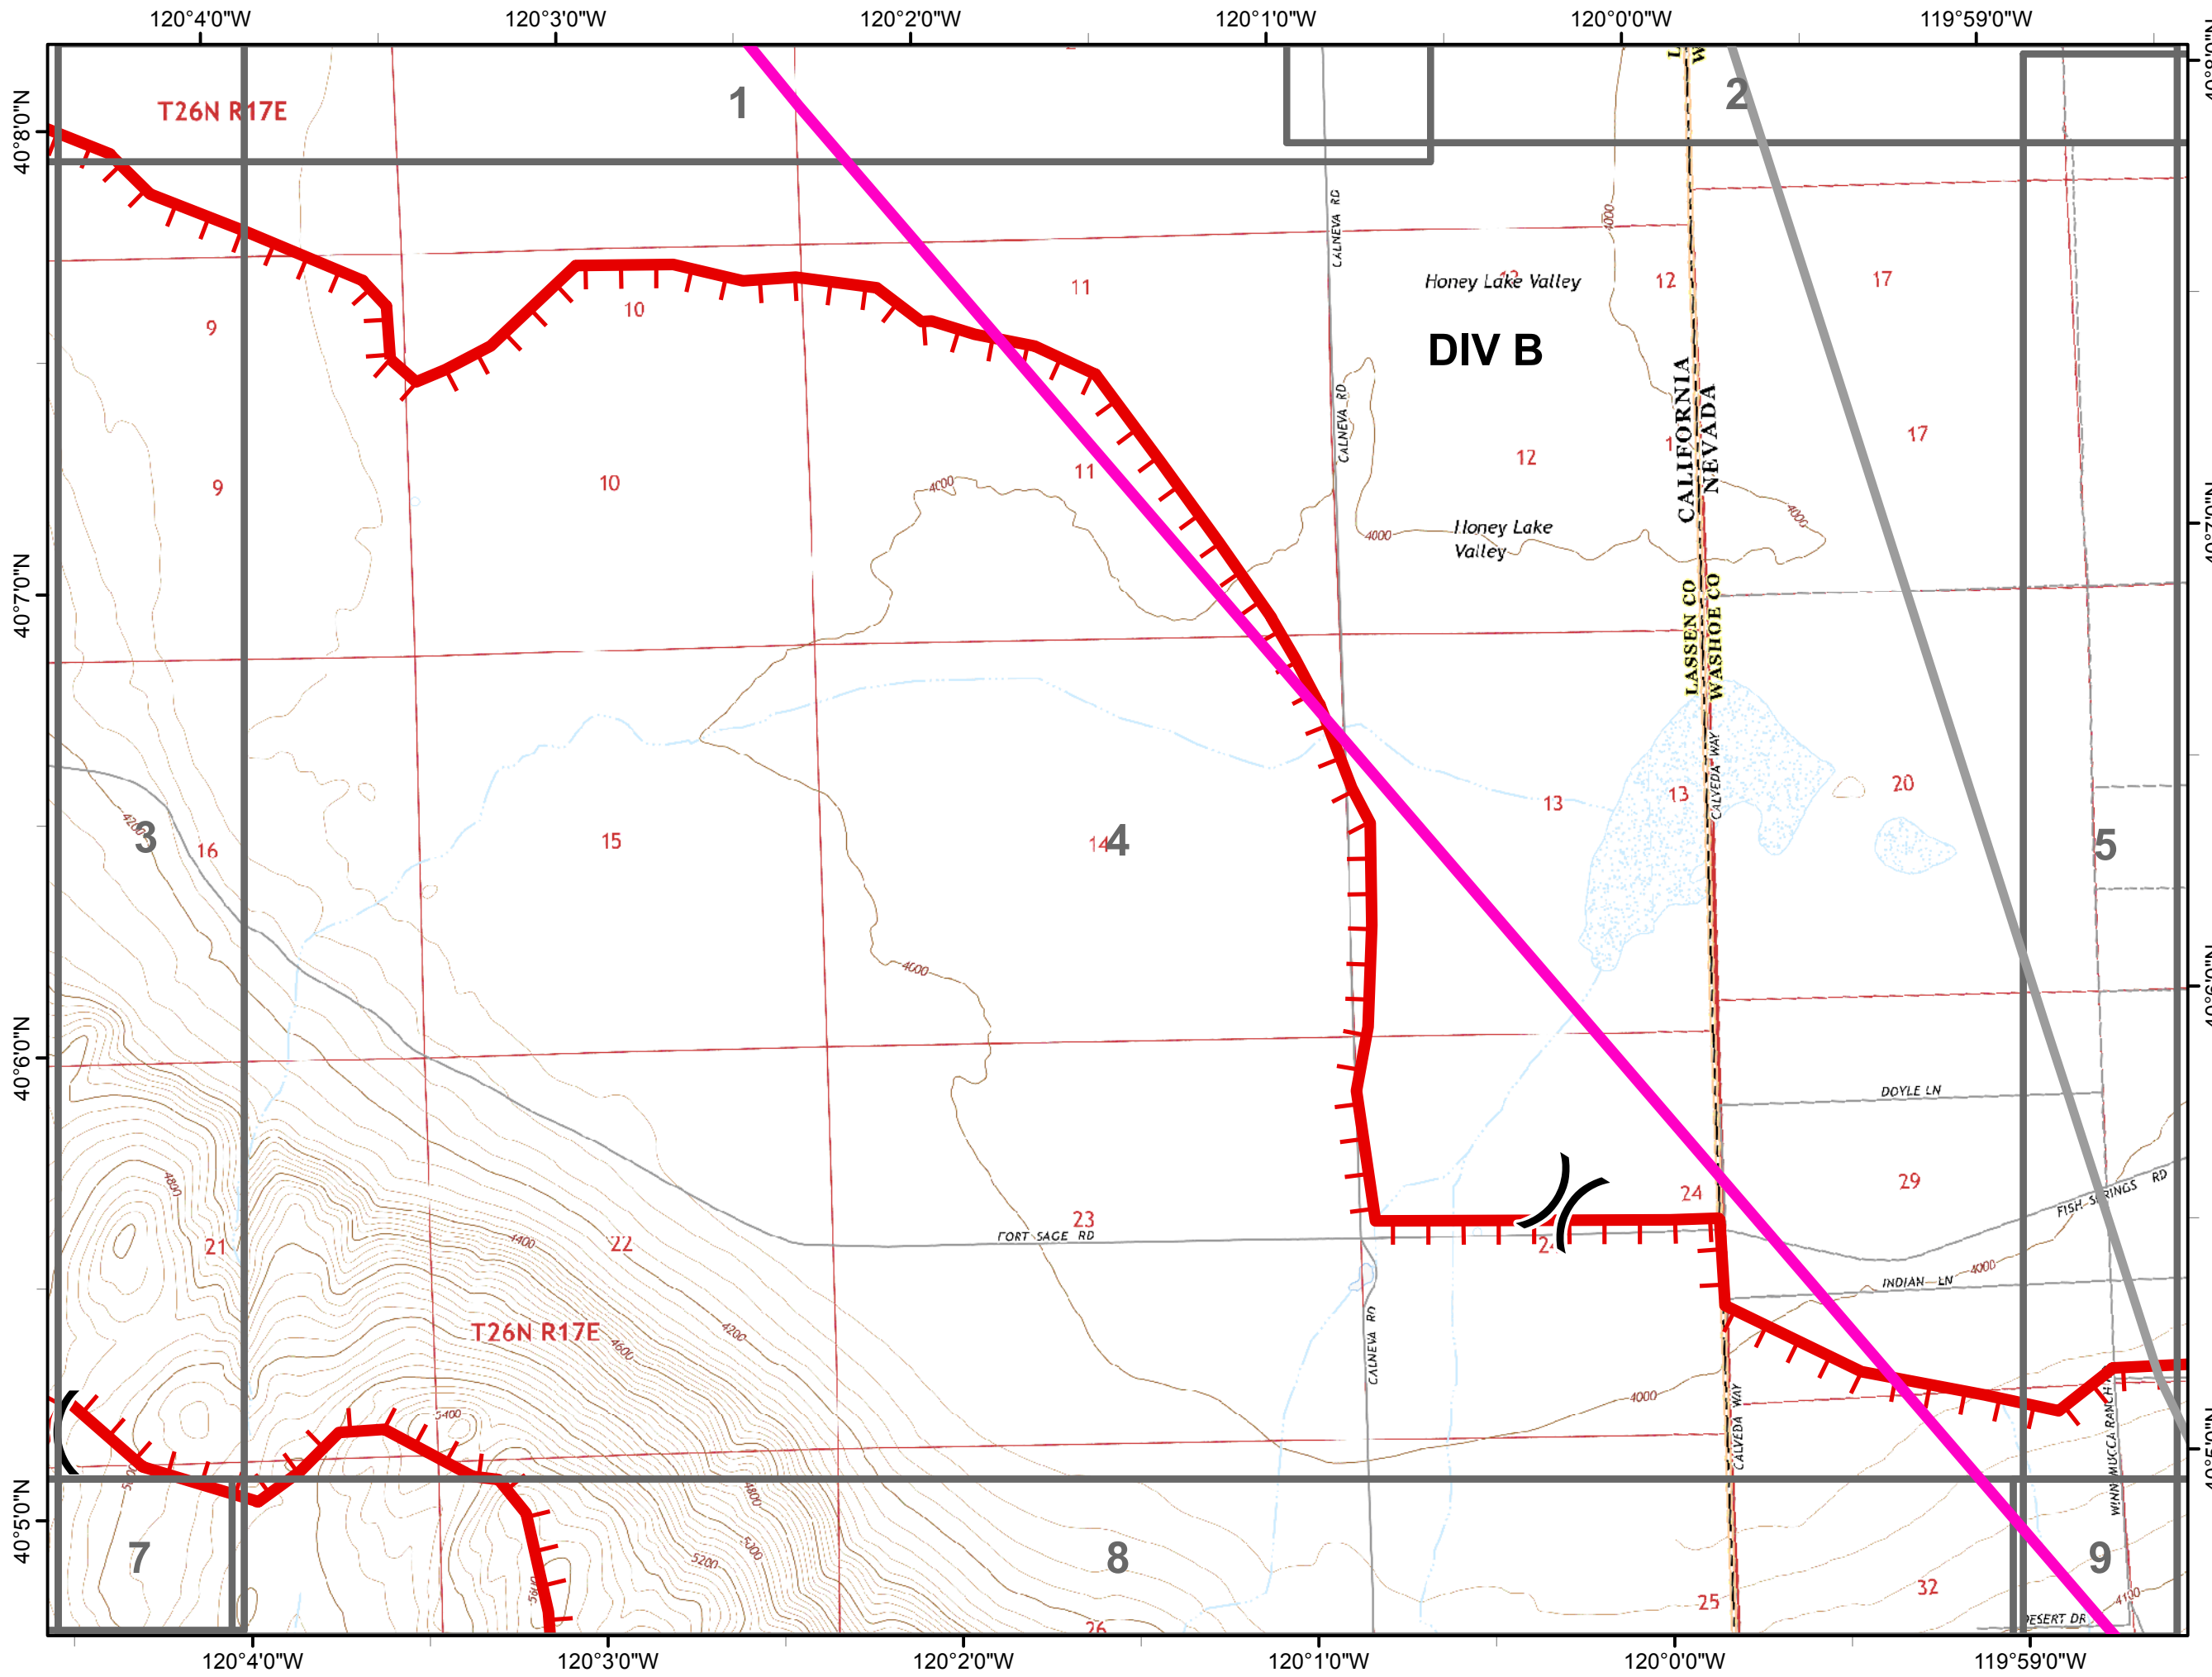

Legend

 Transmission Lines

 Pipeline

 Map Tiles

 Ortiz Camp

 Map Tiles

BreakType

 Division

FirePoint

PTType

 Drop Point

 Incident Command Post

 Repeater

 Uncontrolled Fire Edge

N

0 0.25 0.5
Miles

120°4'0"W

120°3'0"W

120°2'0"W

120°1'0"W

120°0'0"W

119°59'0"W

40°8'0"N
40°7'0"N
40°6'0"N
40°5'0"N

40°8'0"N
40°7'0"N
40°6'0"N
40°5'0"N