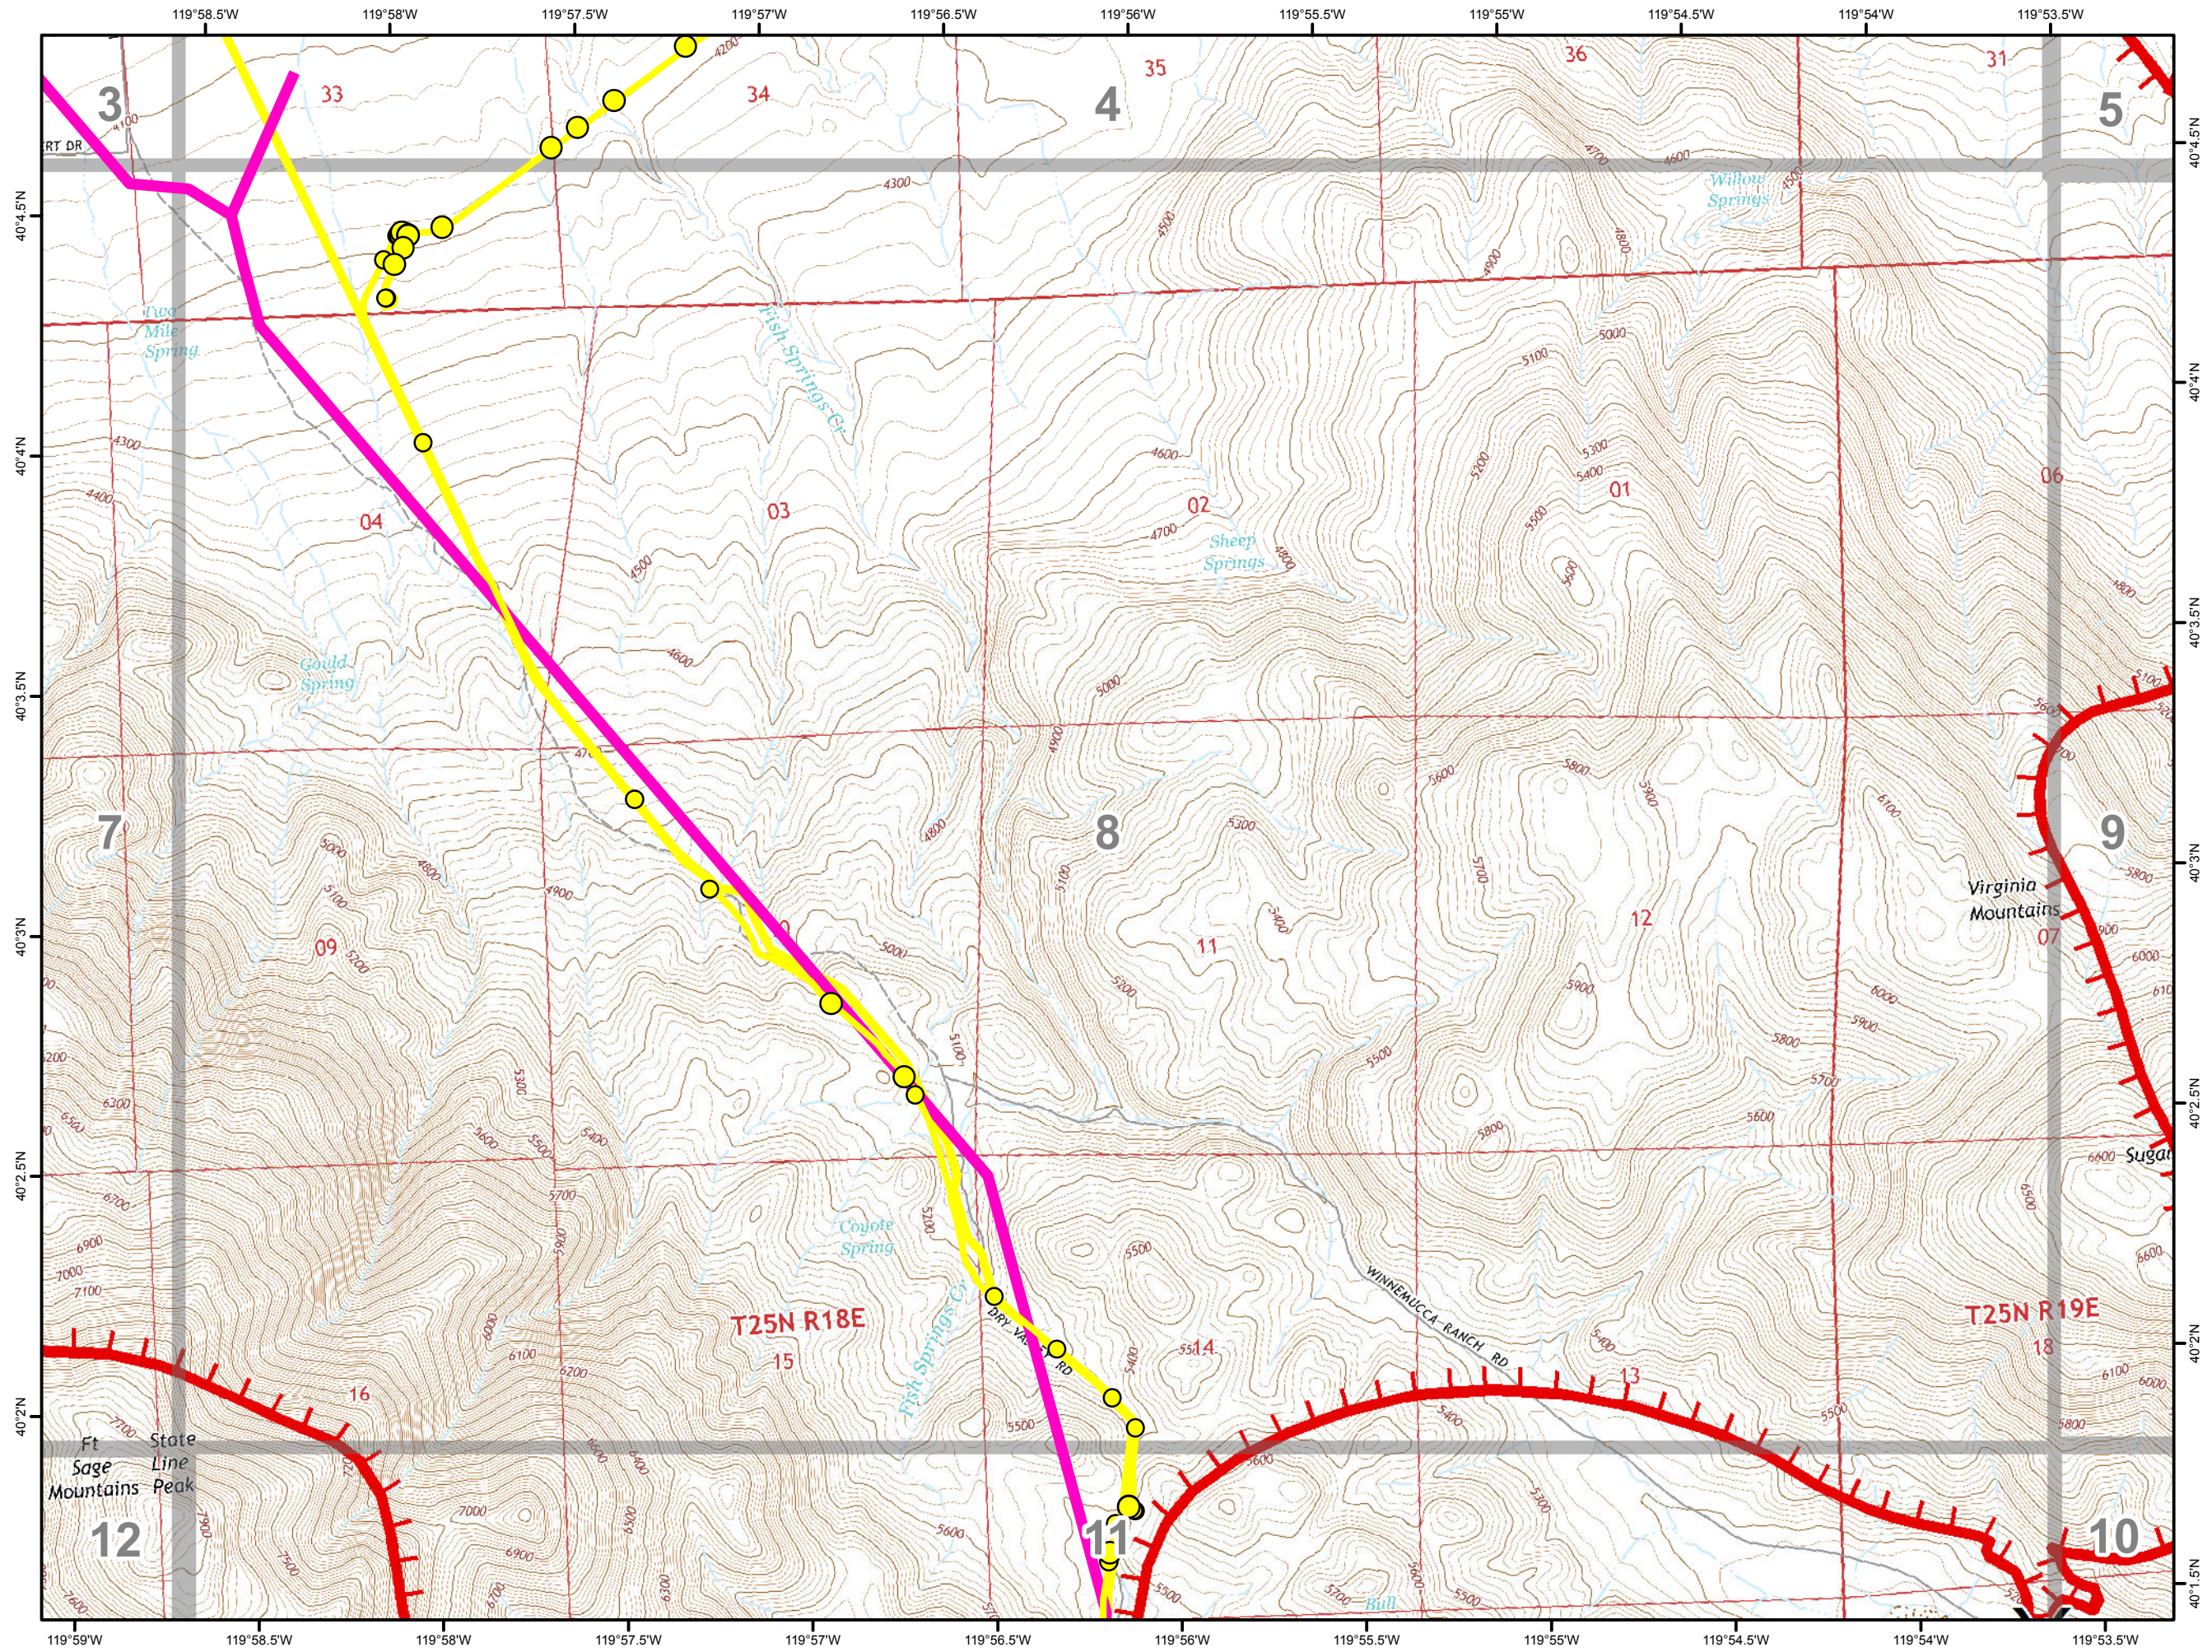

IAP MAP

CA-NOD-030366

July 14, 2017

Tile 8

Legend

- Pipeline Hazards
- Pipeline Hazards
- Transmission Lines
- Ortiz Camp
- Roads
- Map Tiles
- Division
- Drop Point
- Incident Command Post
- Repeater
- Uncontrolled Fire Edge

N

0 0.25 0.5 Miles