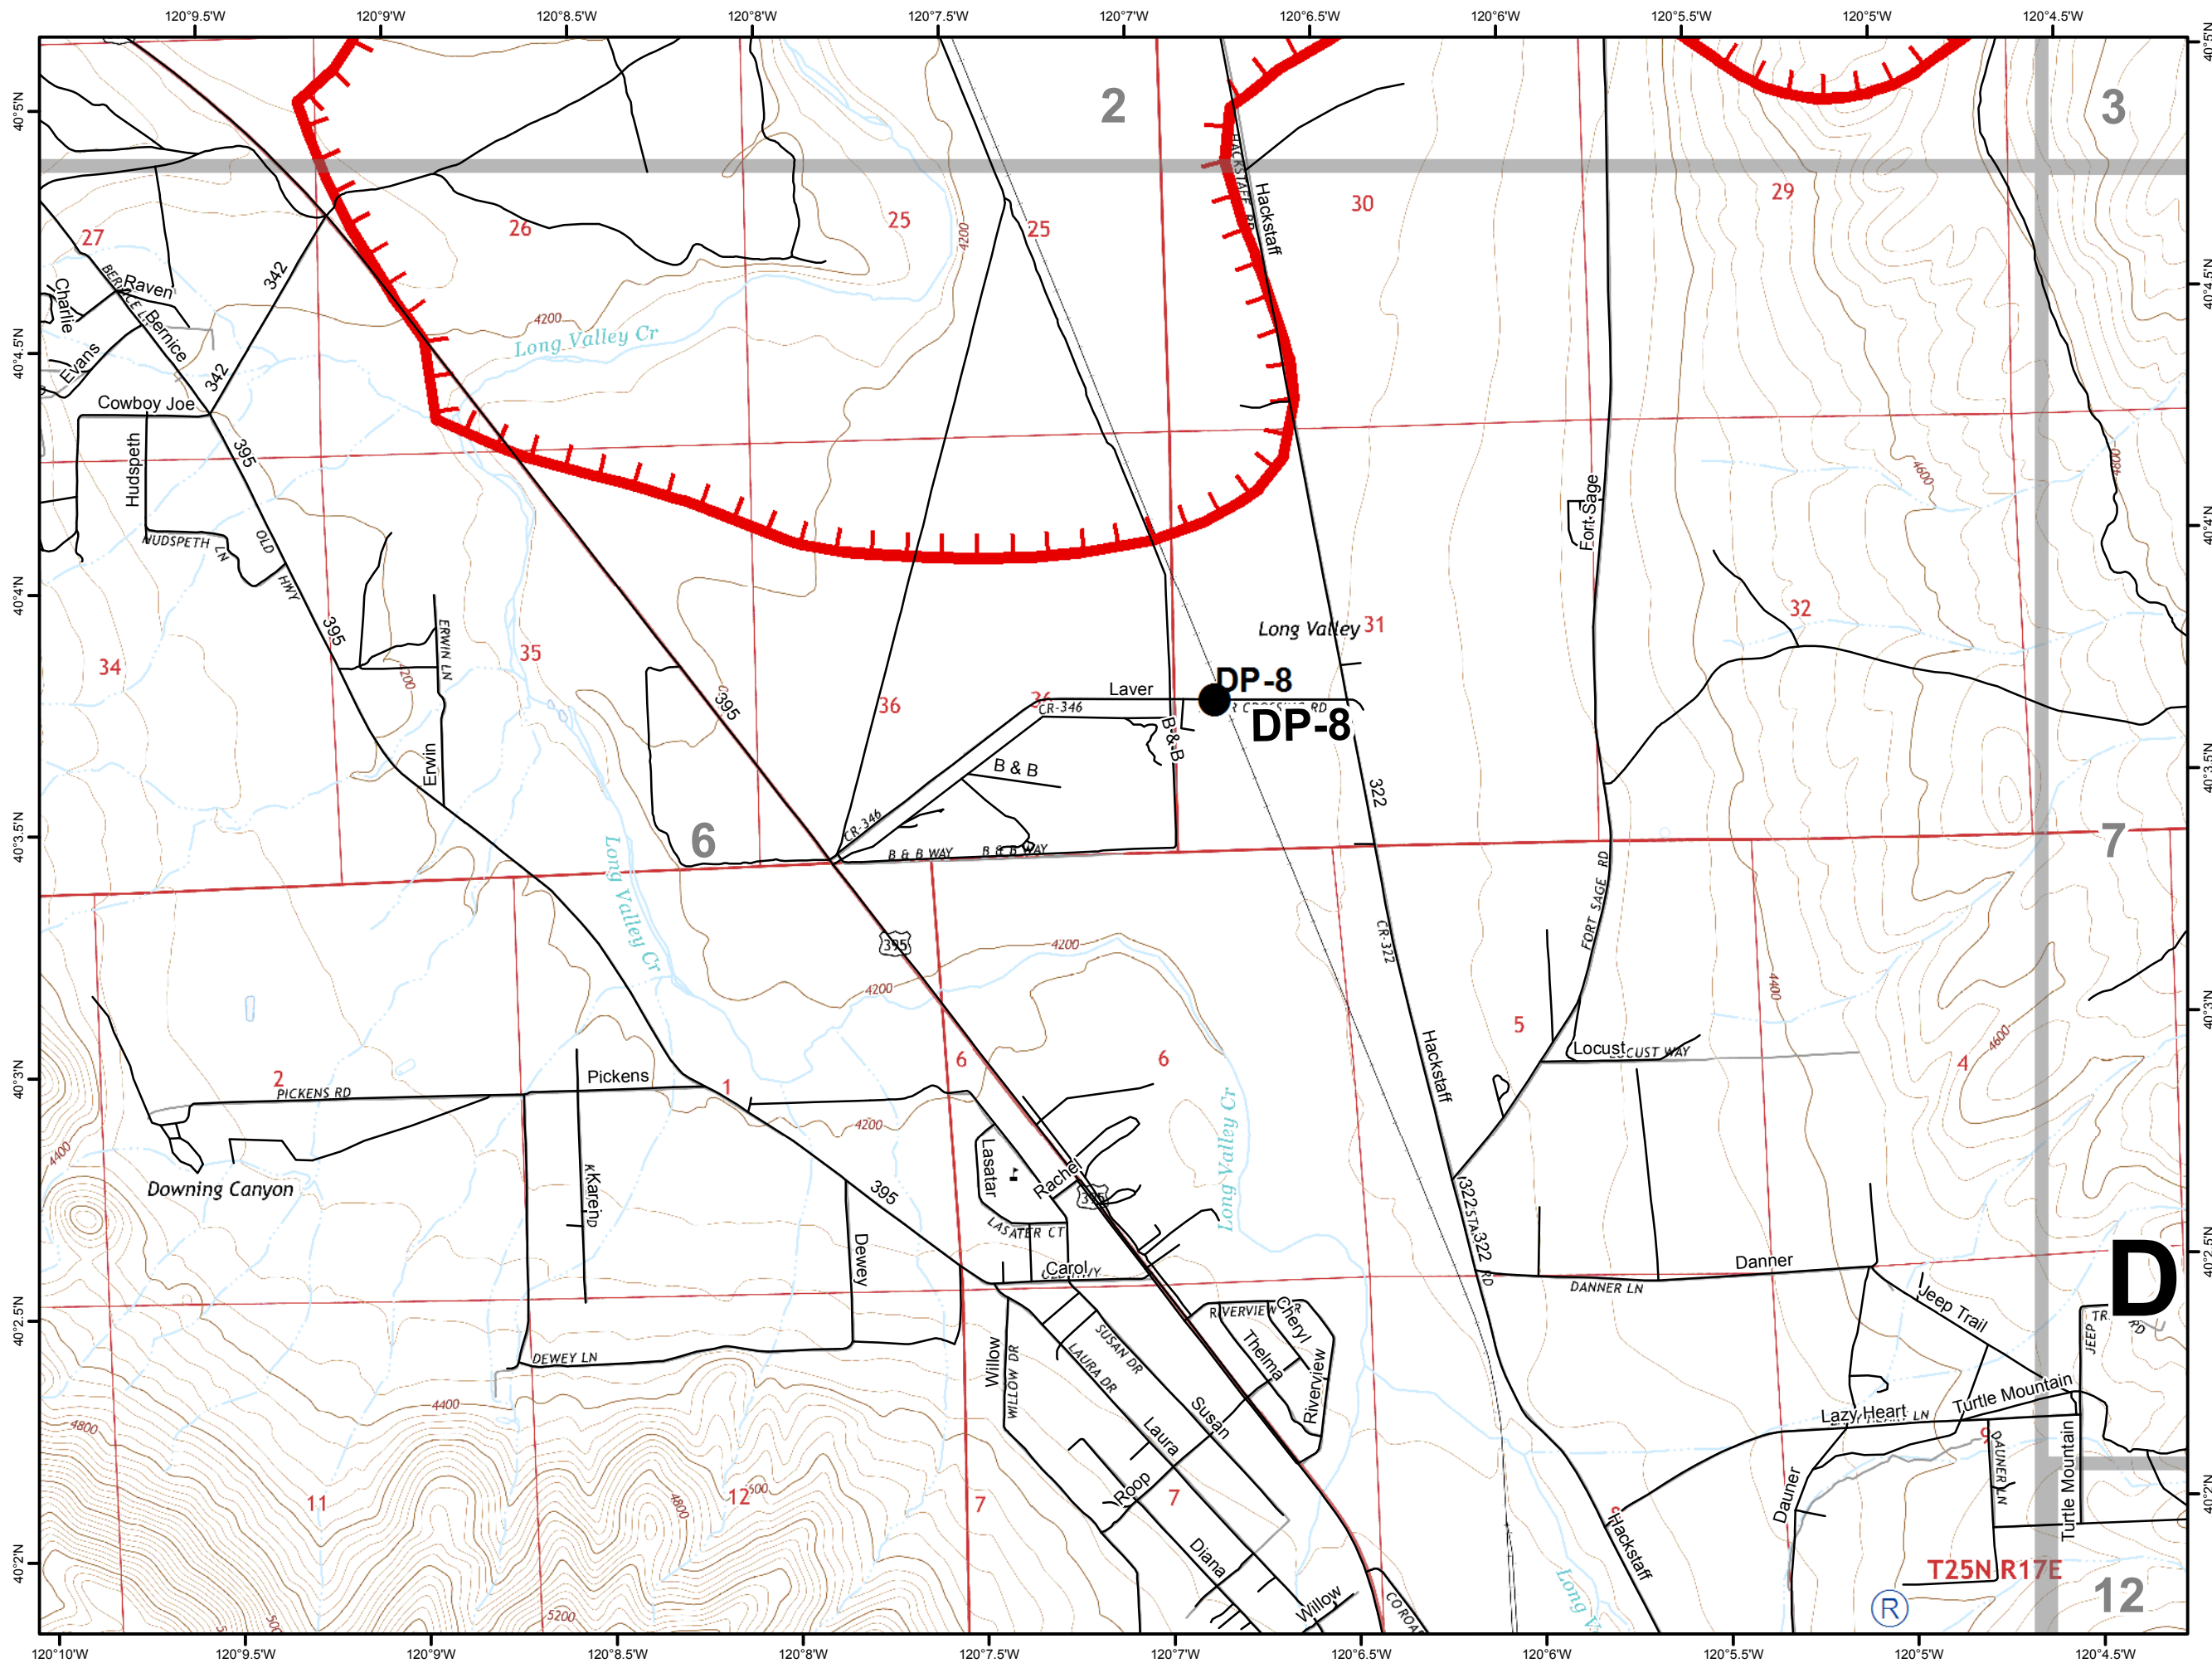

IAP MAP

CA-NOD-030366

July 14, 2017

Tile 6

Legend

- Pipeline Hazards
- Pipeline Hazards
- Transmission Lines
- Ortiz Camp
- Roads
- Map Tiles
- Division
- Drop Point
- Incident Command Post
- Repeater
- Uncontrolled Fire Edge

N

0 0.25 0.5 Miles