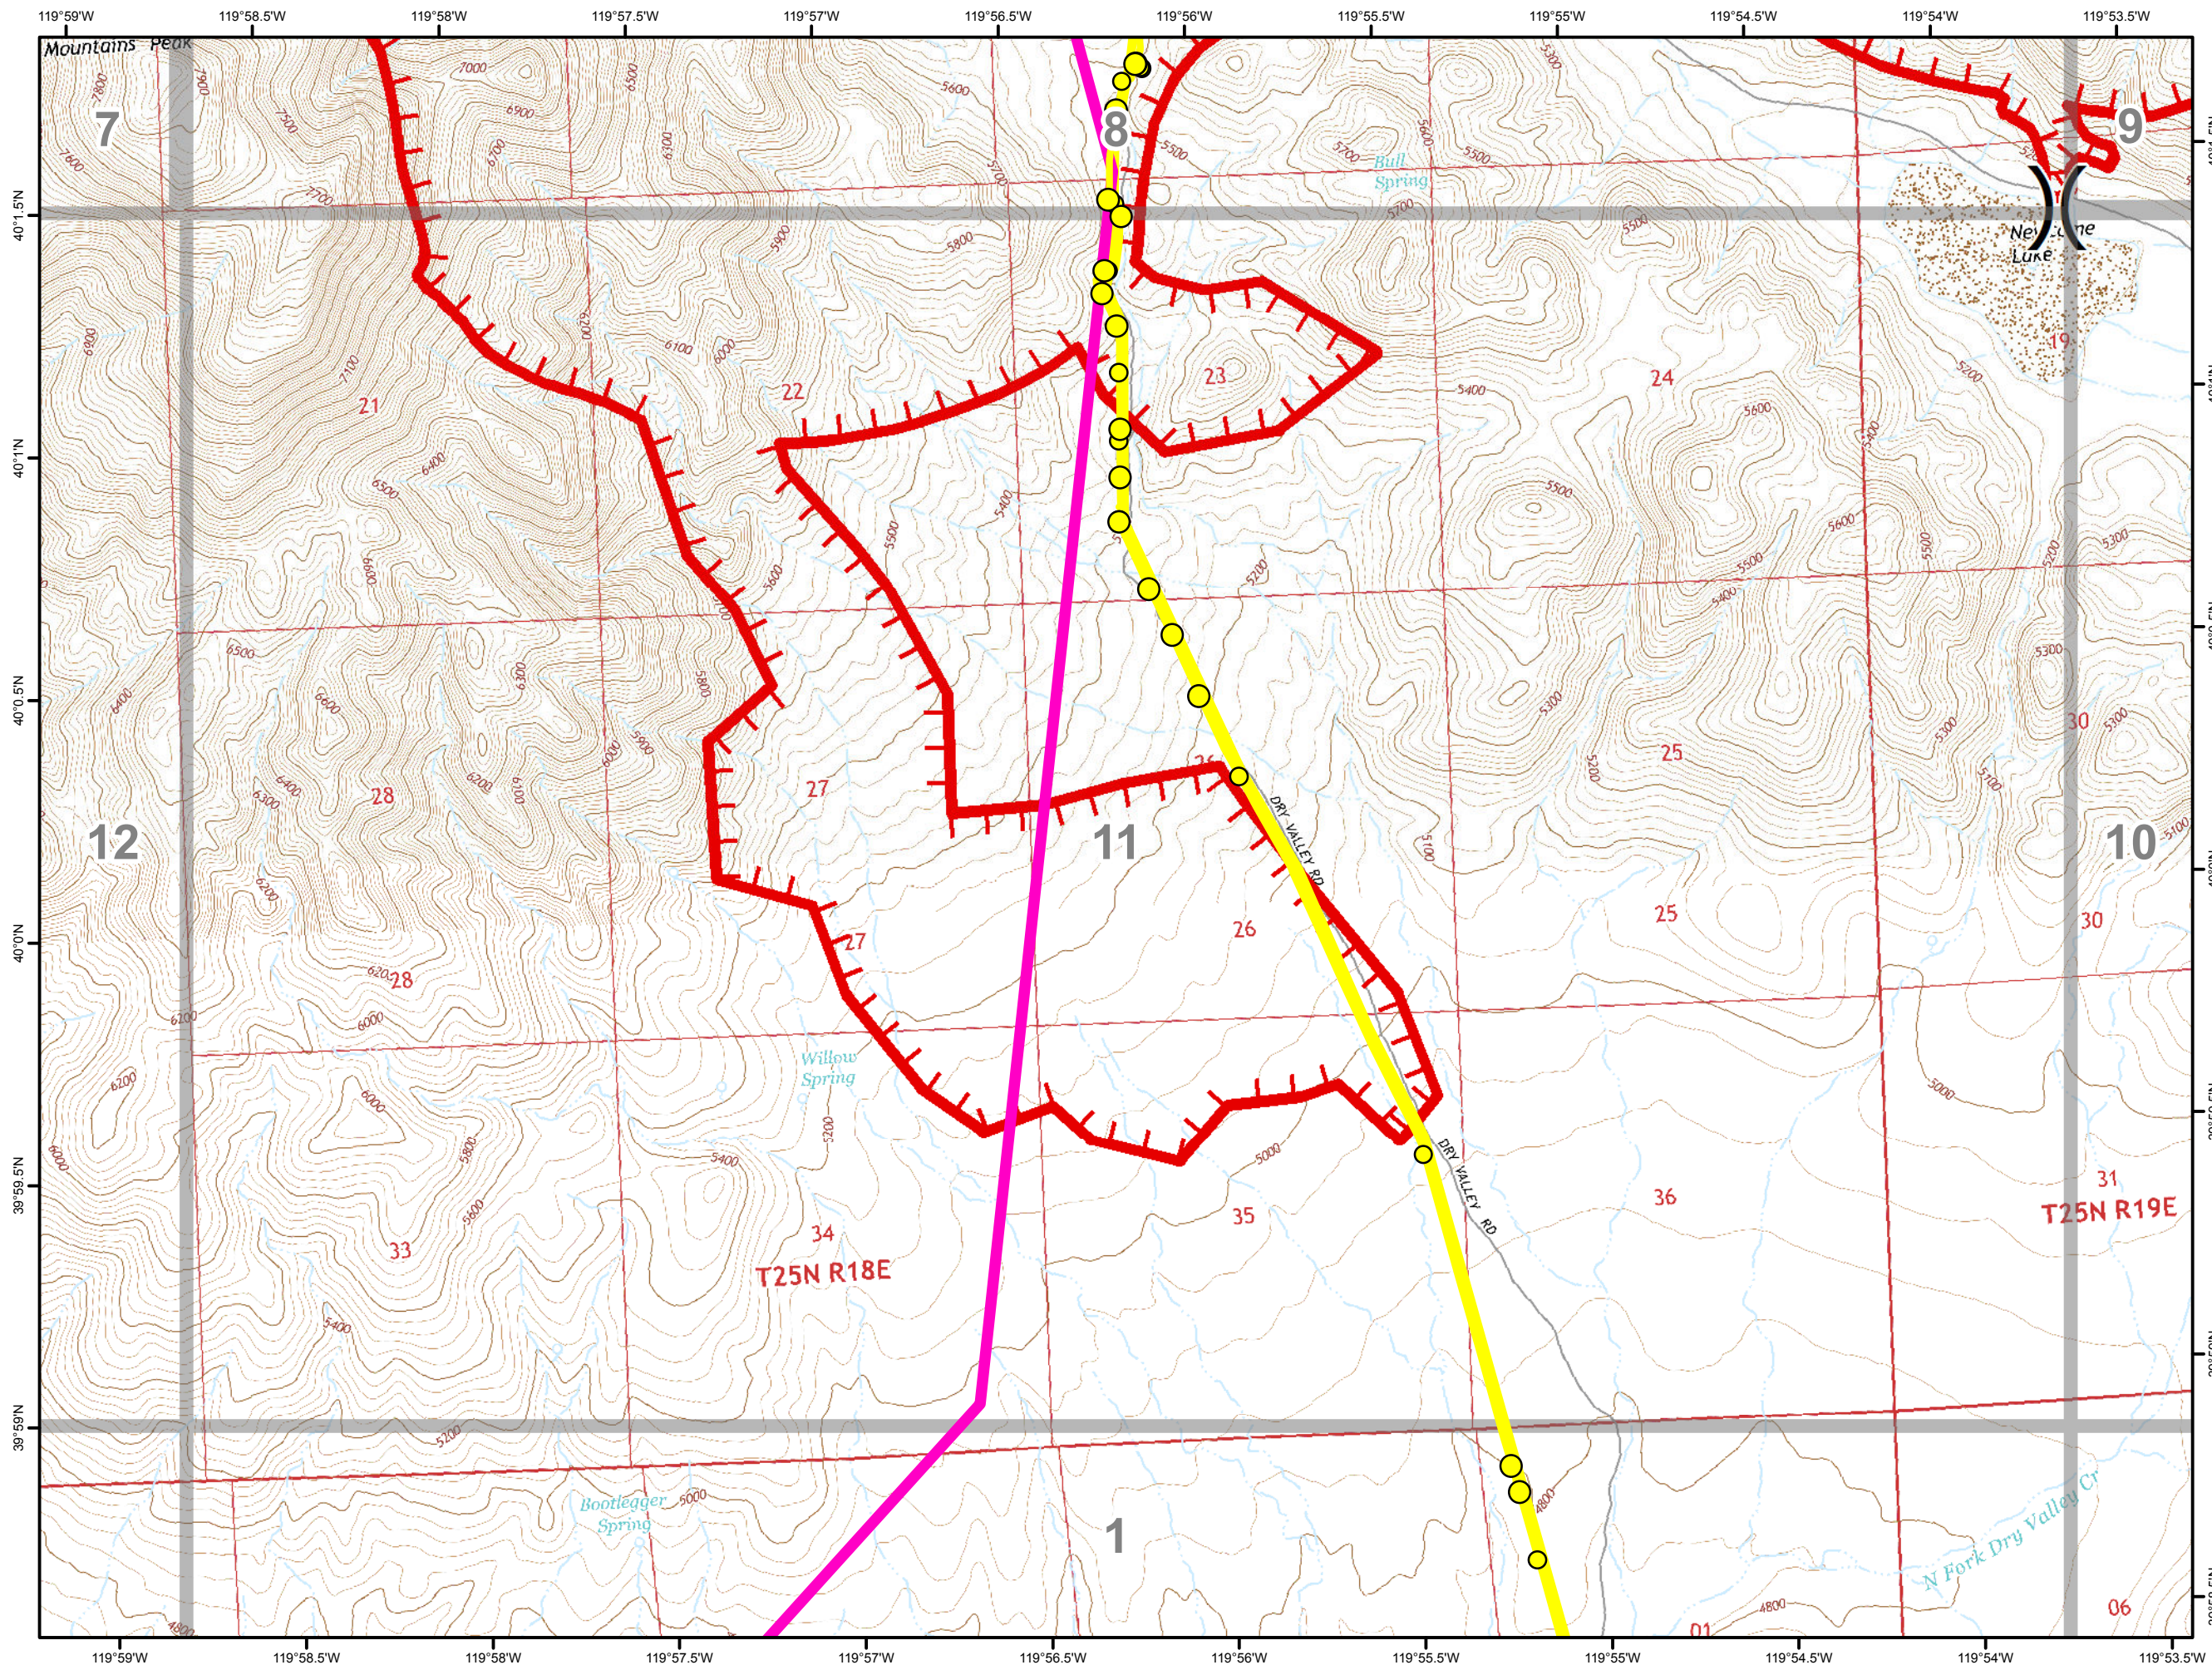

IAP MAP

CA-NOD-030366

July 14, 2017

Tile 1

Legend

-  Pipeline Hazards
-  Pipeline Hazards
-  Transmission Lines
-  Ortiz Camp
-  Roads
-  Map Tiles
-  Division
-  Drop Point
-  Incident Command Post
-  Repeater
-  Uncontrolled Fire Edge

N

0 0.25 0.5 Miles

IAP MAP

CA-NOD-030366

July 14, 2017

Tile 11

Legend

-  Pipeline Hazards
-  Pipeline Hazards
-  Transmission Lines
-  Ortiz Camp
-  Roads
-  Map Tiles
-  Division
-  Drop Point
-  Incident Command Post
-  Repeater
-  Uncontrolled Fire Edge

N

0 0.25 0.5 Miles

IAP MAP

CA-NOD-030366

July 14, 2017

Tile 12

Legend

-  Pipeline Hazards
-  Pipeline Hazards
-  Transmission Lines
-  Ortiz Camp
-  Roads
-  Map Tiles
-  Division
-  Drop Point
-  Incident Command Post
-  Repeater
-  Uncontrolled Fire Edge

0 0.25 0.5 Miles