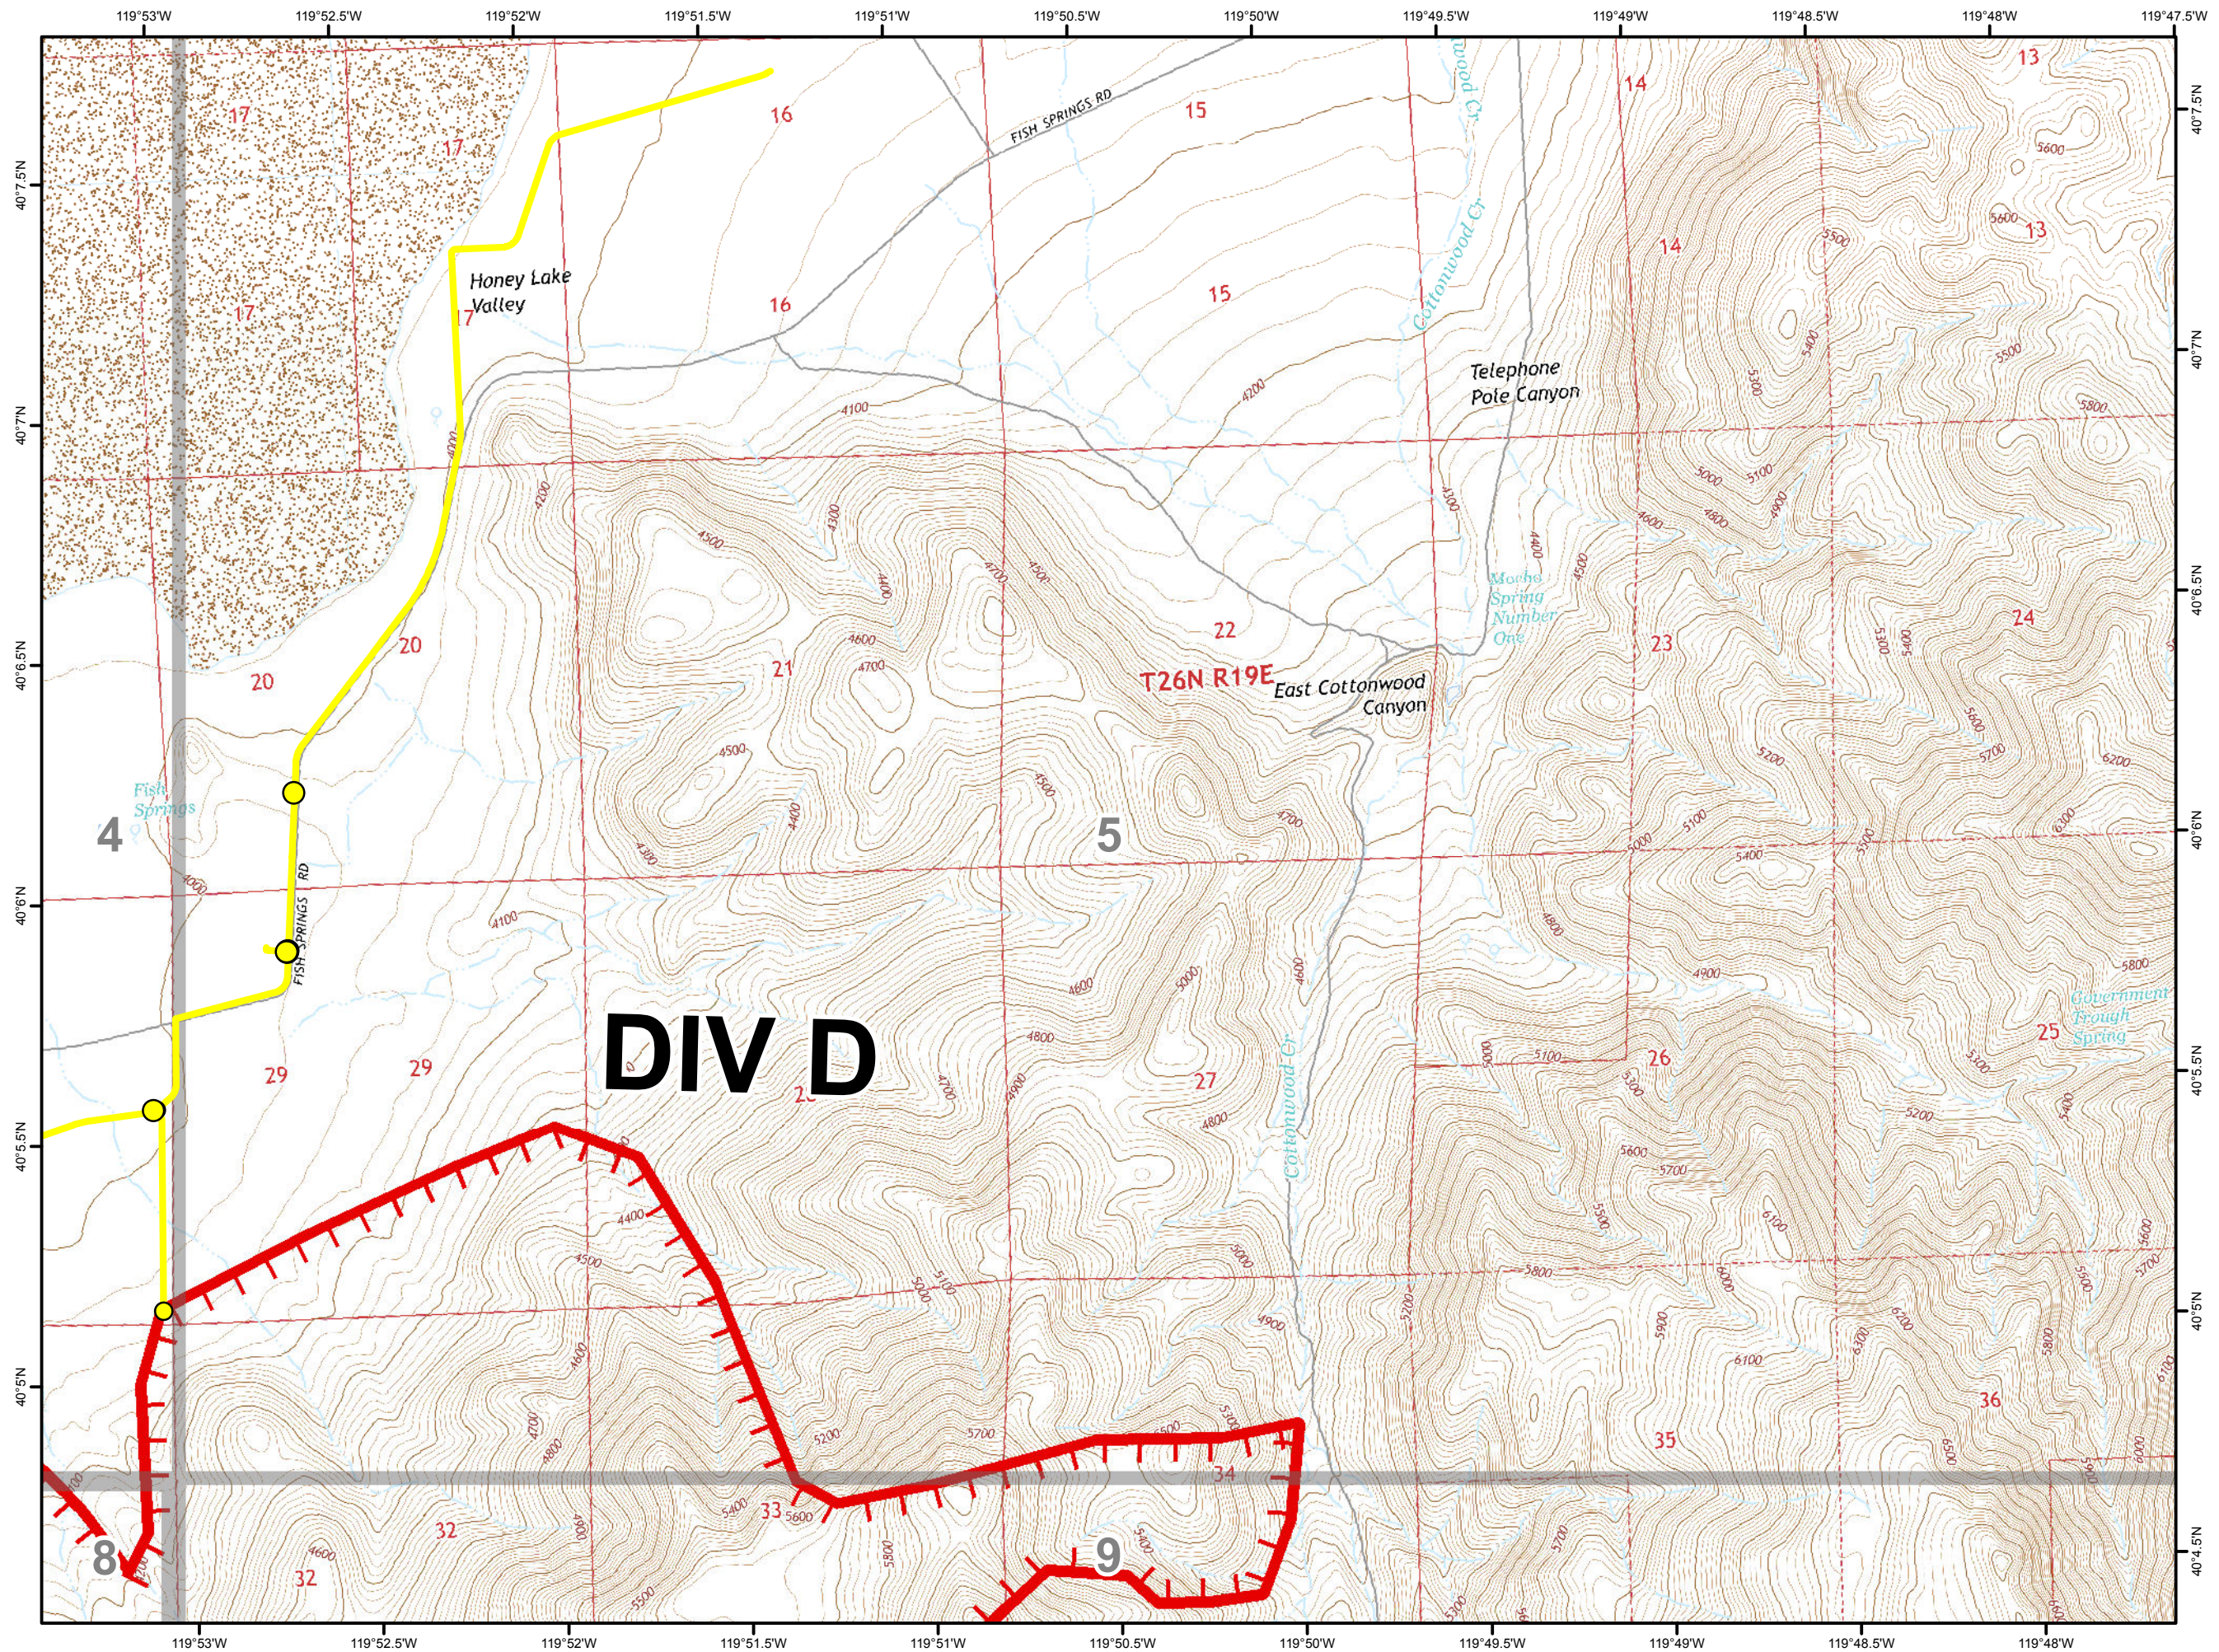

IAP MAP

CA-NOD-030366

July 14, 2017

Tile 5

Legend

- Pipeline Hazards
- Pipeline Hazards
- Transmission Lines
- Ortiz Camp
- Roads
- Map Tiles
- Division
- Drop Point
- Incident Command Post
- Repeater
- Uncontrolled Fire Edge