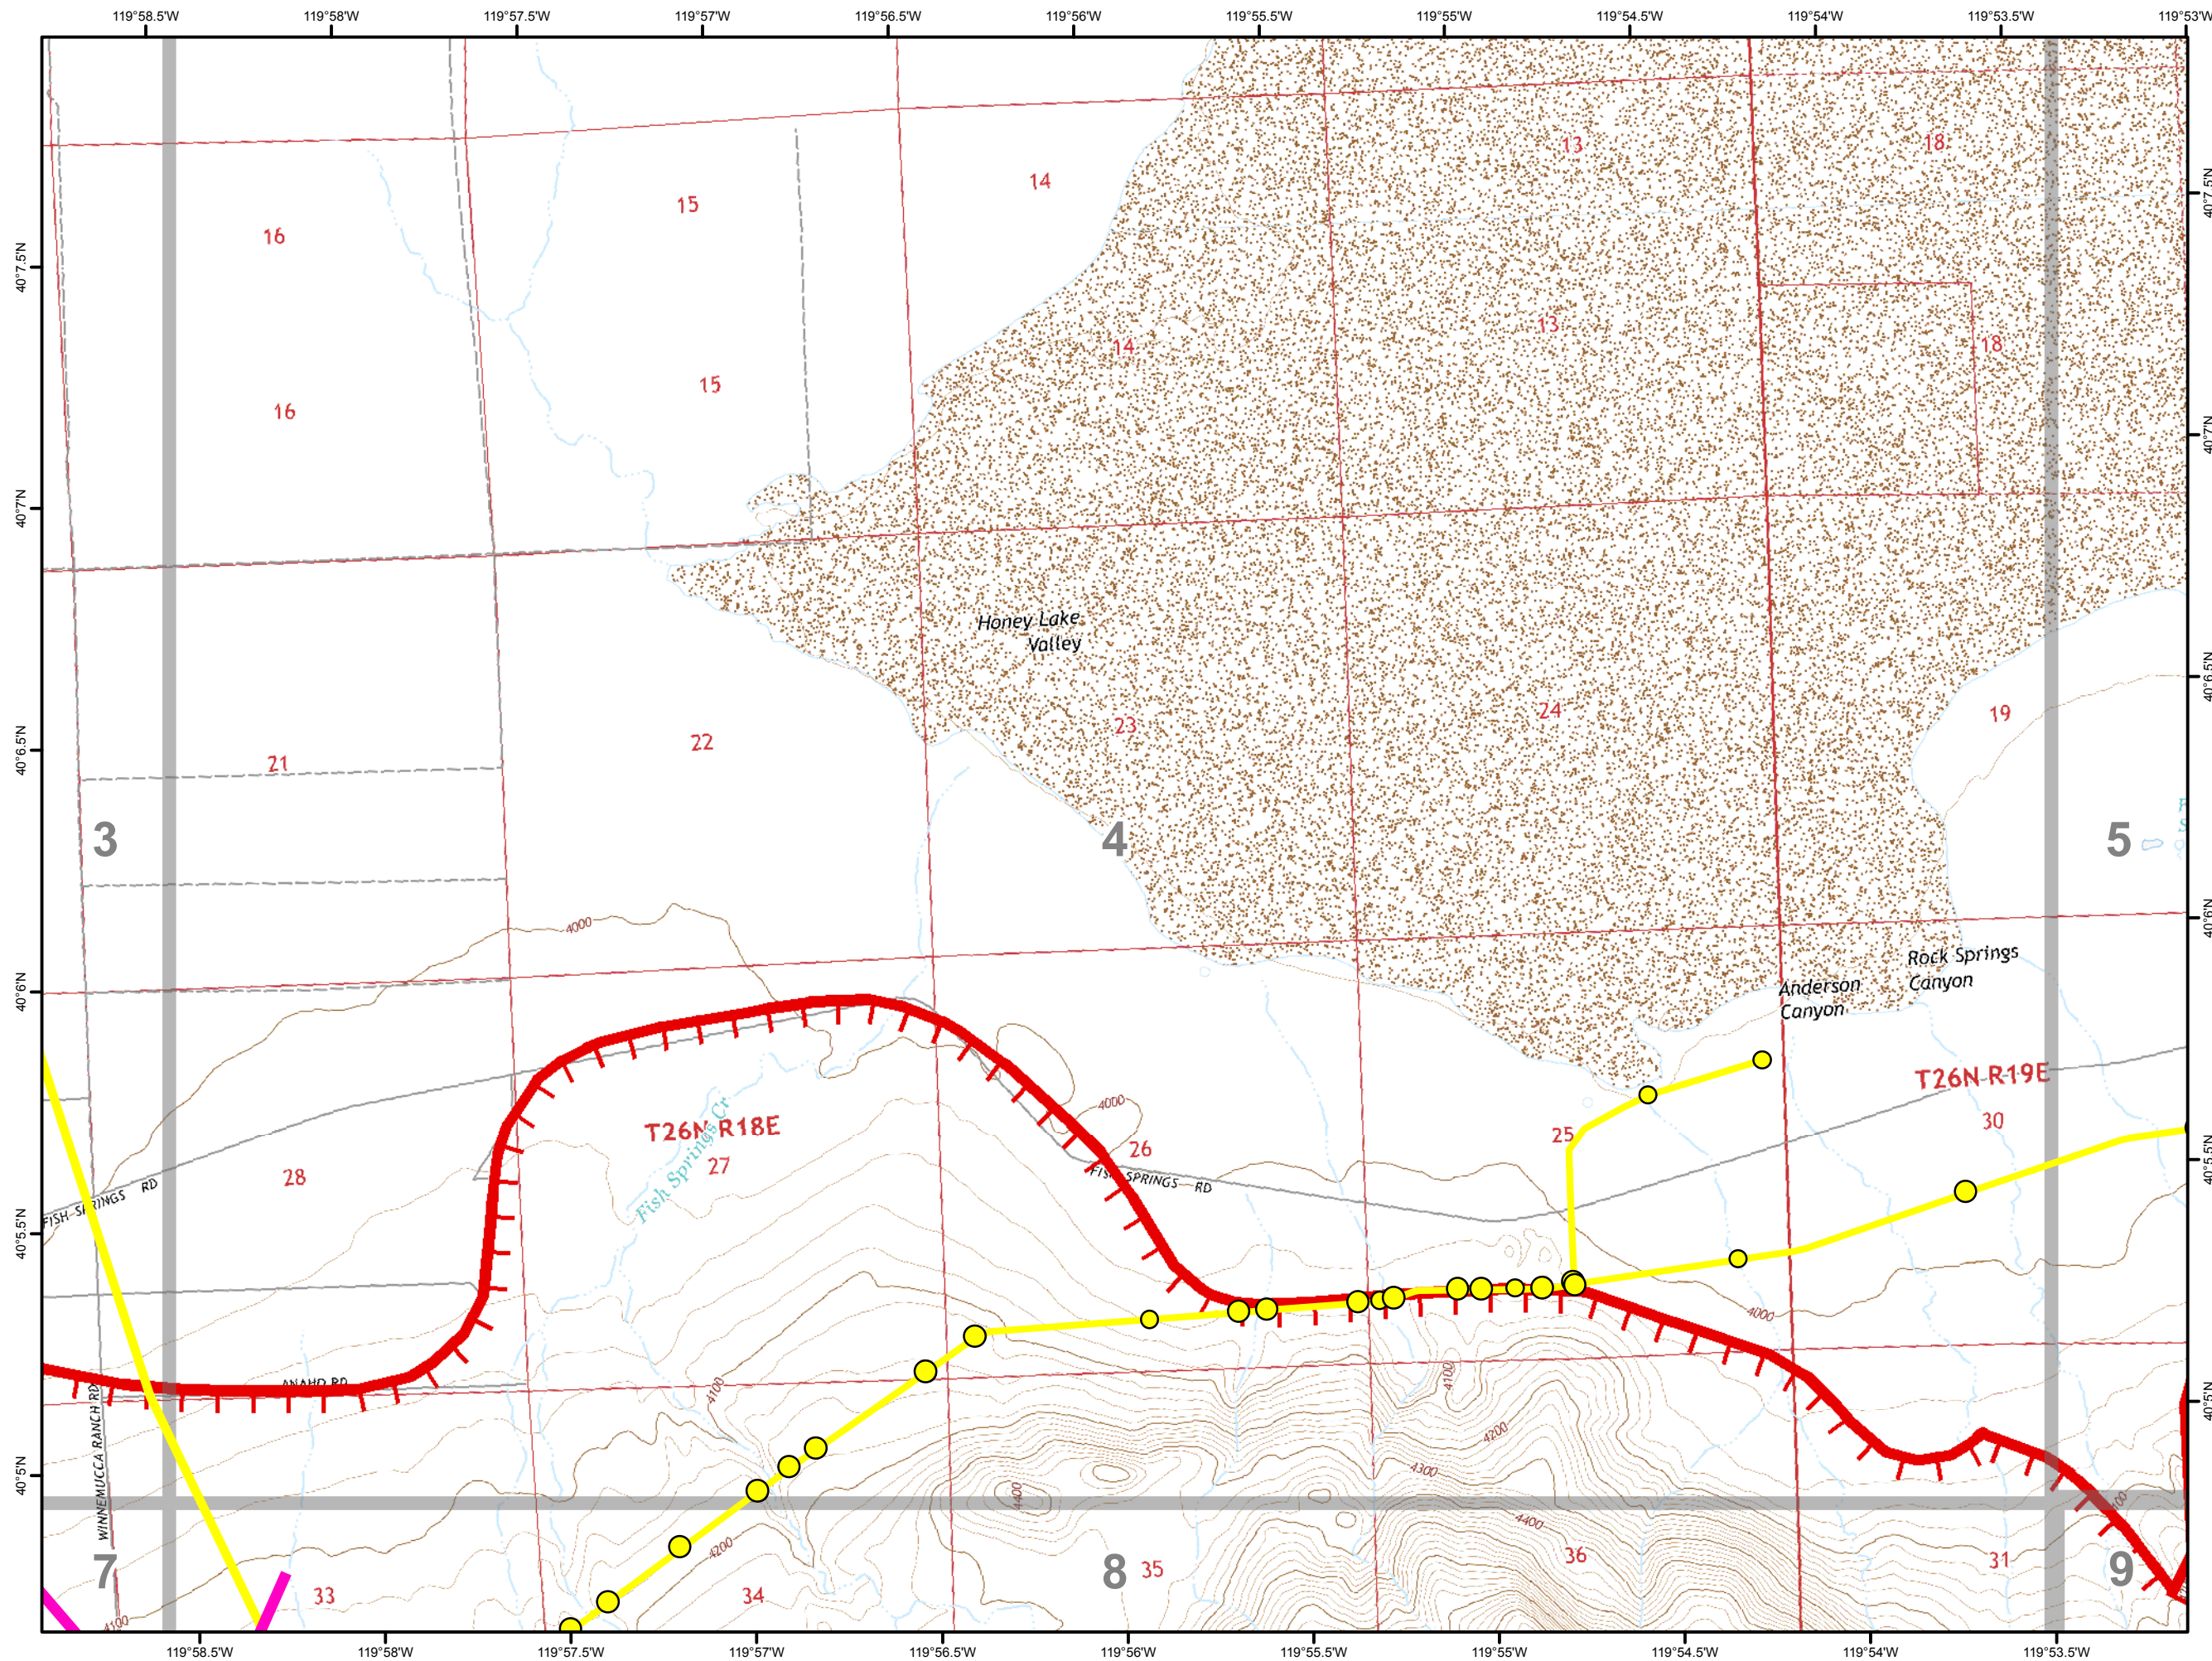

IAP MAP

CA-NOD-030366

July 14, 2017

Tile 4

Legend

- Pipeline Hazards
- Pipeline Hazards
- Transmission Lines
- Ortiz Camp
- Roads
- Map Tiles
- Division
- Drop Point
- Incident Command Post
- Repeater
- Uncontrolled Fire Edge