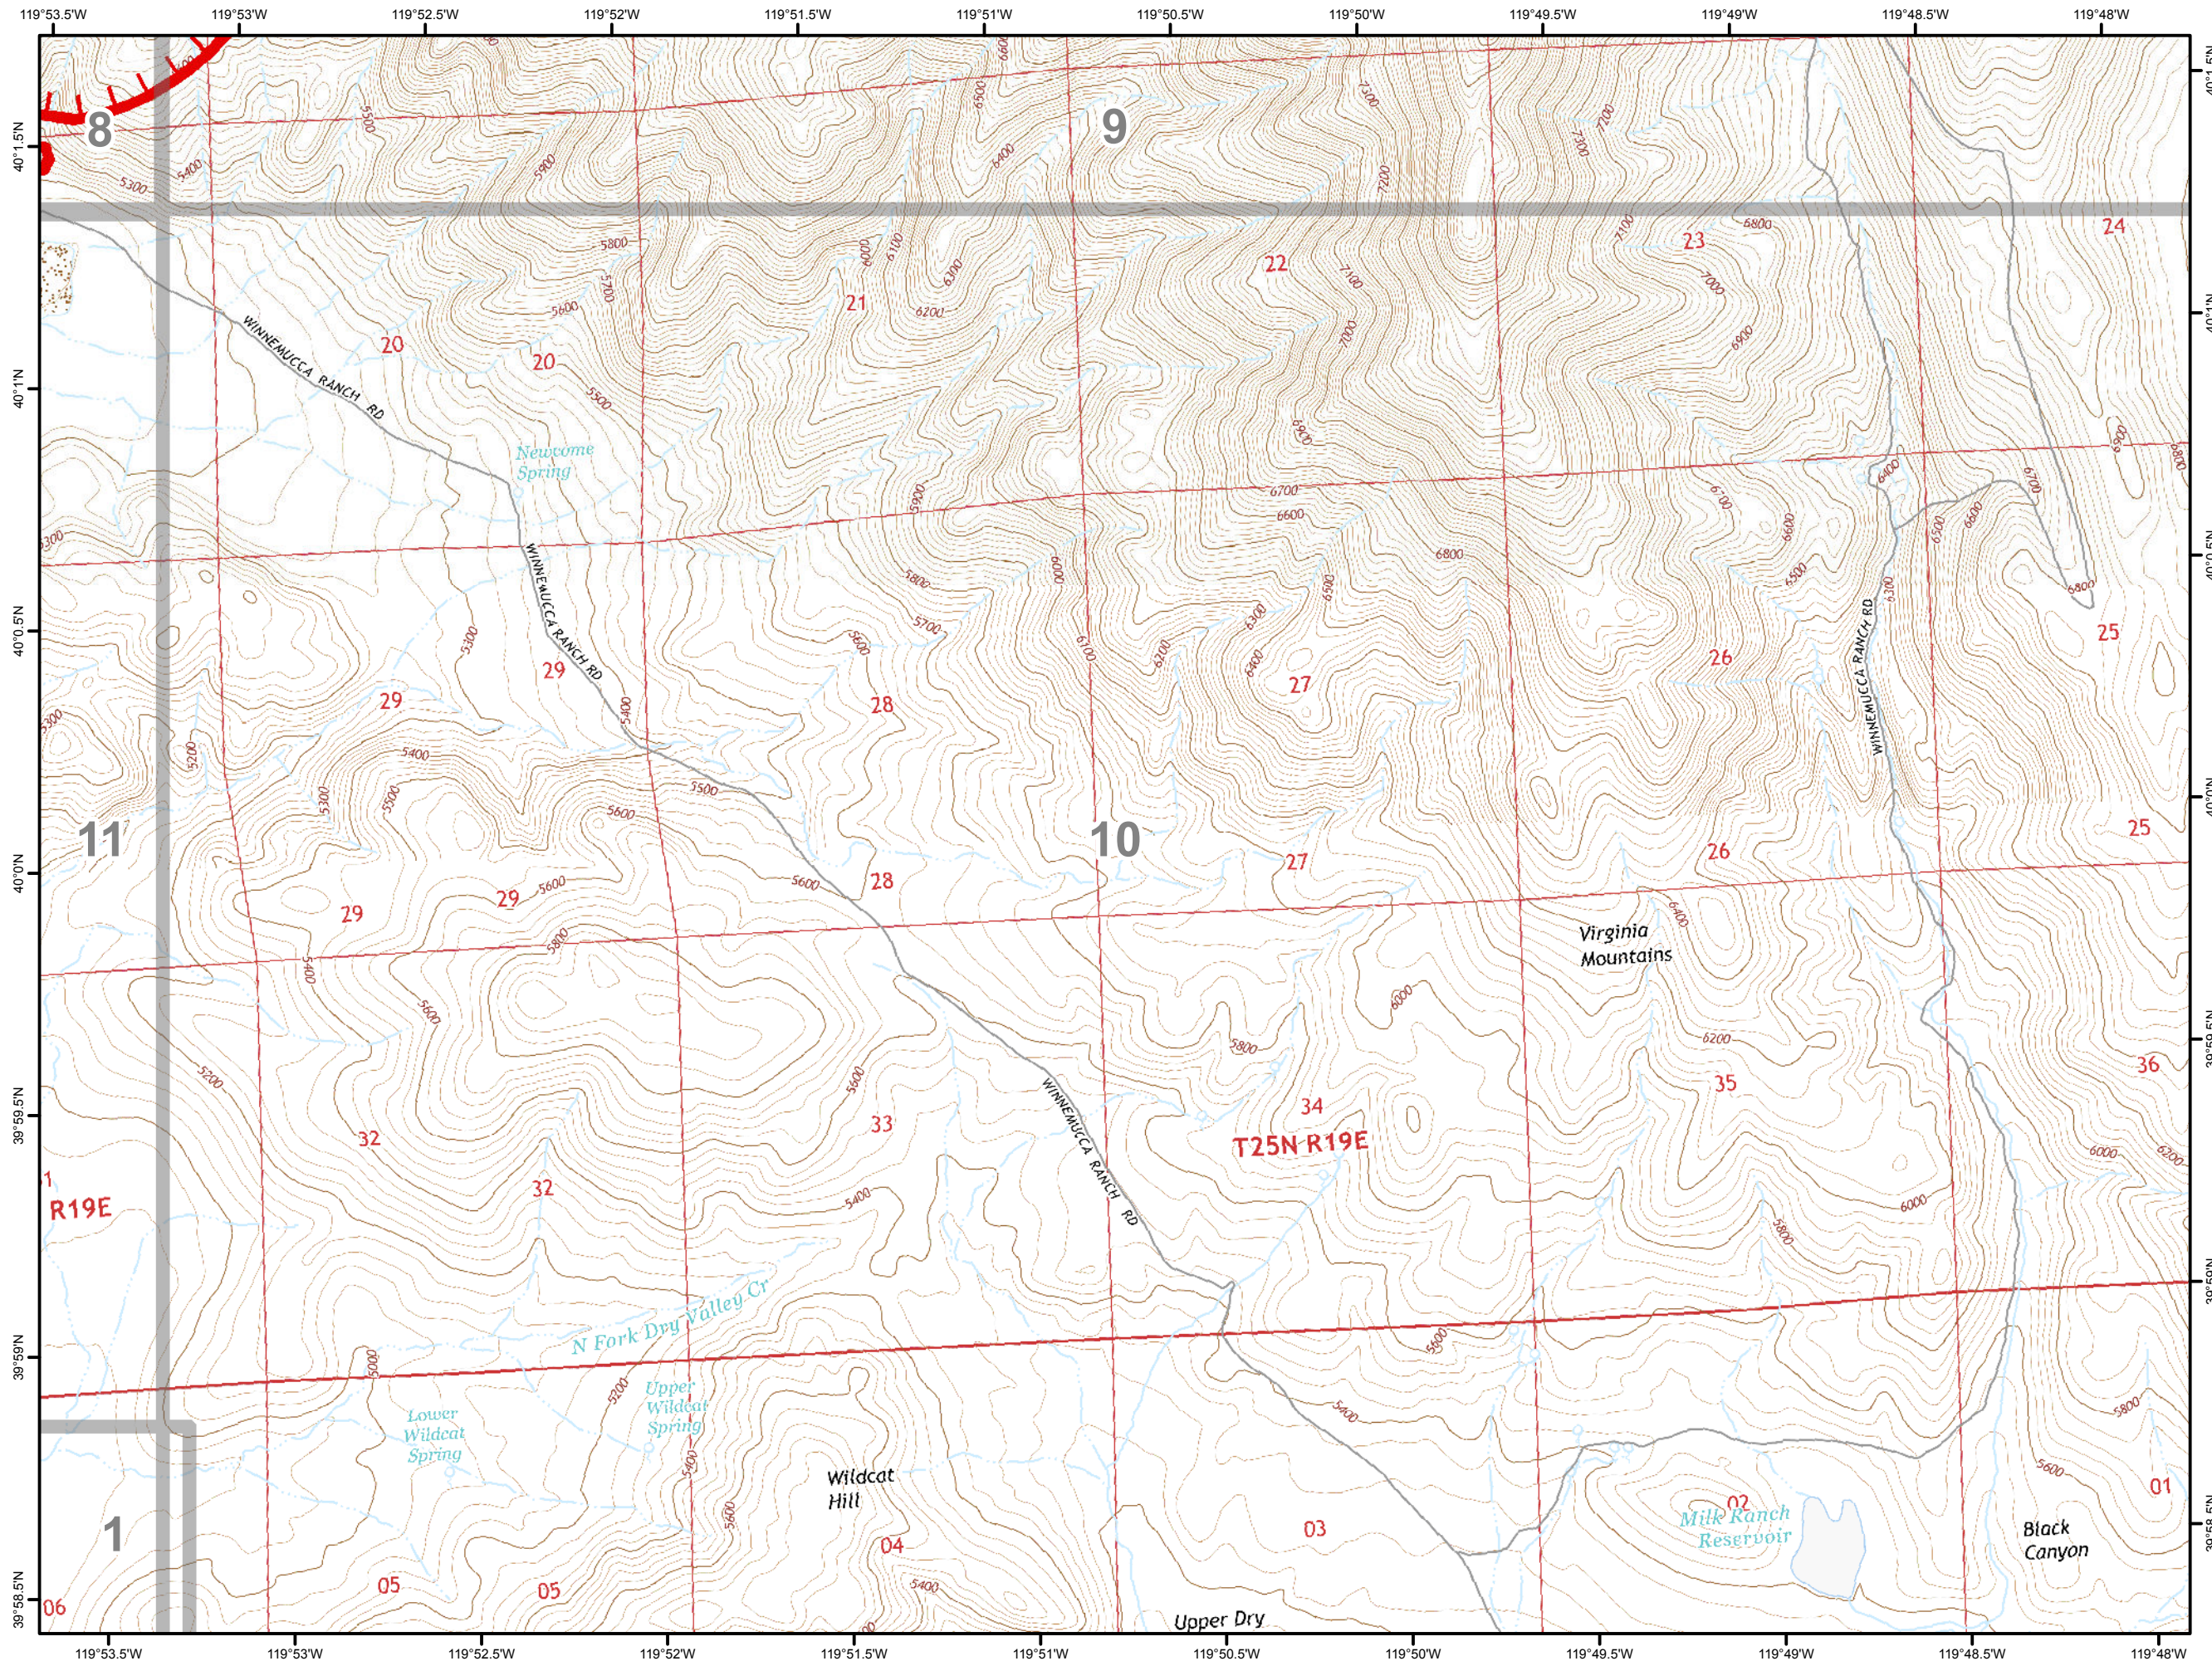

IAP MAP

CA-NOD-030366

July 14, 2017

Tile 10

Legend

- Pipeline Hazards
- Pipeline Hazards
- Transmission Lines
- Ortiz Camp
- Roads
- Map Tiles
- Division
- Drop Point
- Incident Command Post
- Repeater
- Uncontrolled Fire Edge

N

0 0.25 0.5 Miles