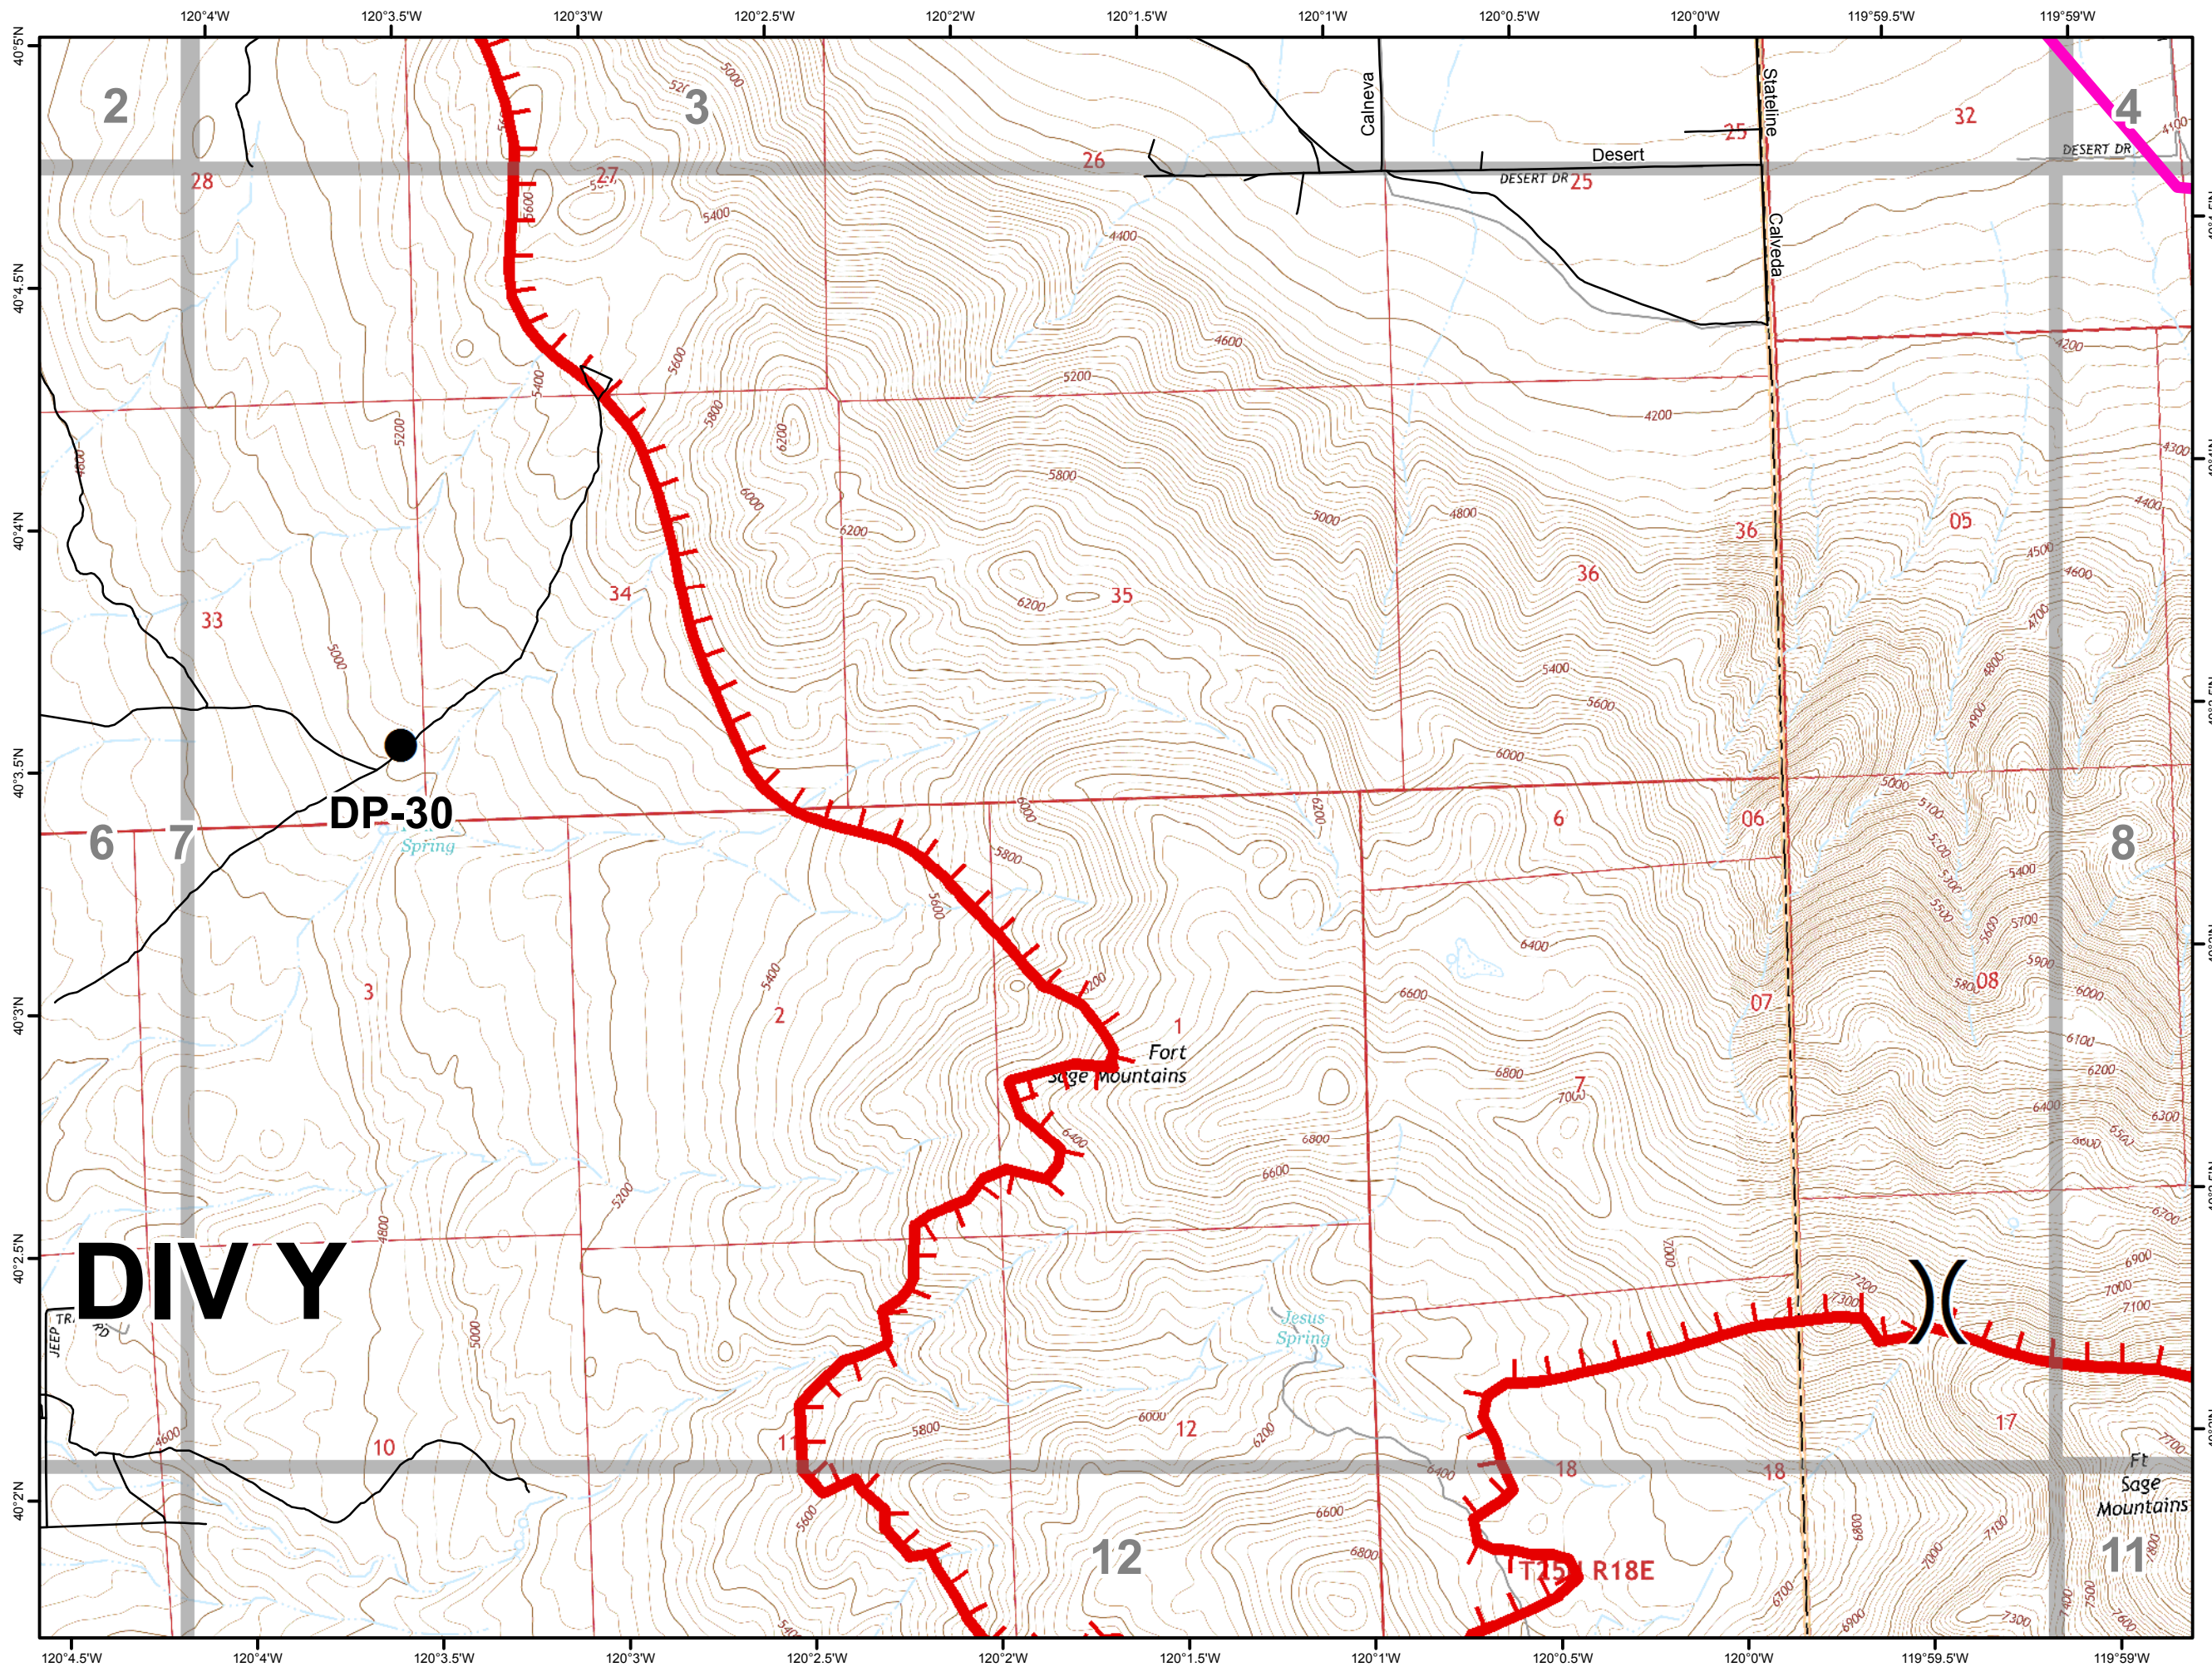

IAP MAP

CA-NOD-030366

July 14, 2017

Tile 7

Legend

- Pipeline Hazards
- Pipeline Hazards
- Transmission Lines
- Ortiz Camp
- Roads
- Map Tiles
- Division
- Drop Point
- Incident Command Post
- Repeater
- Uncontrolled Fire Edge