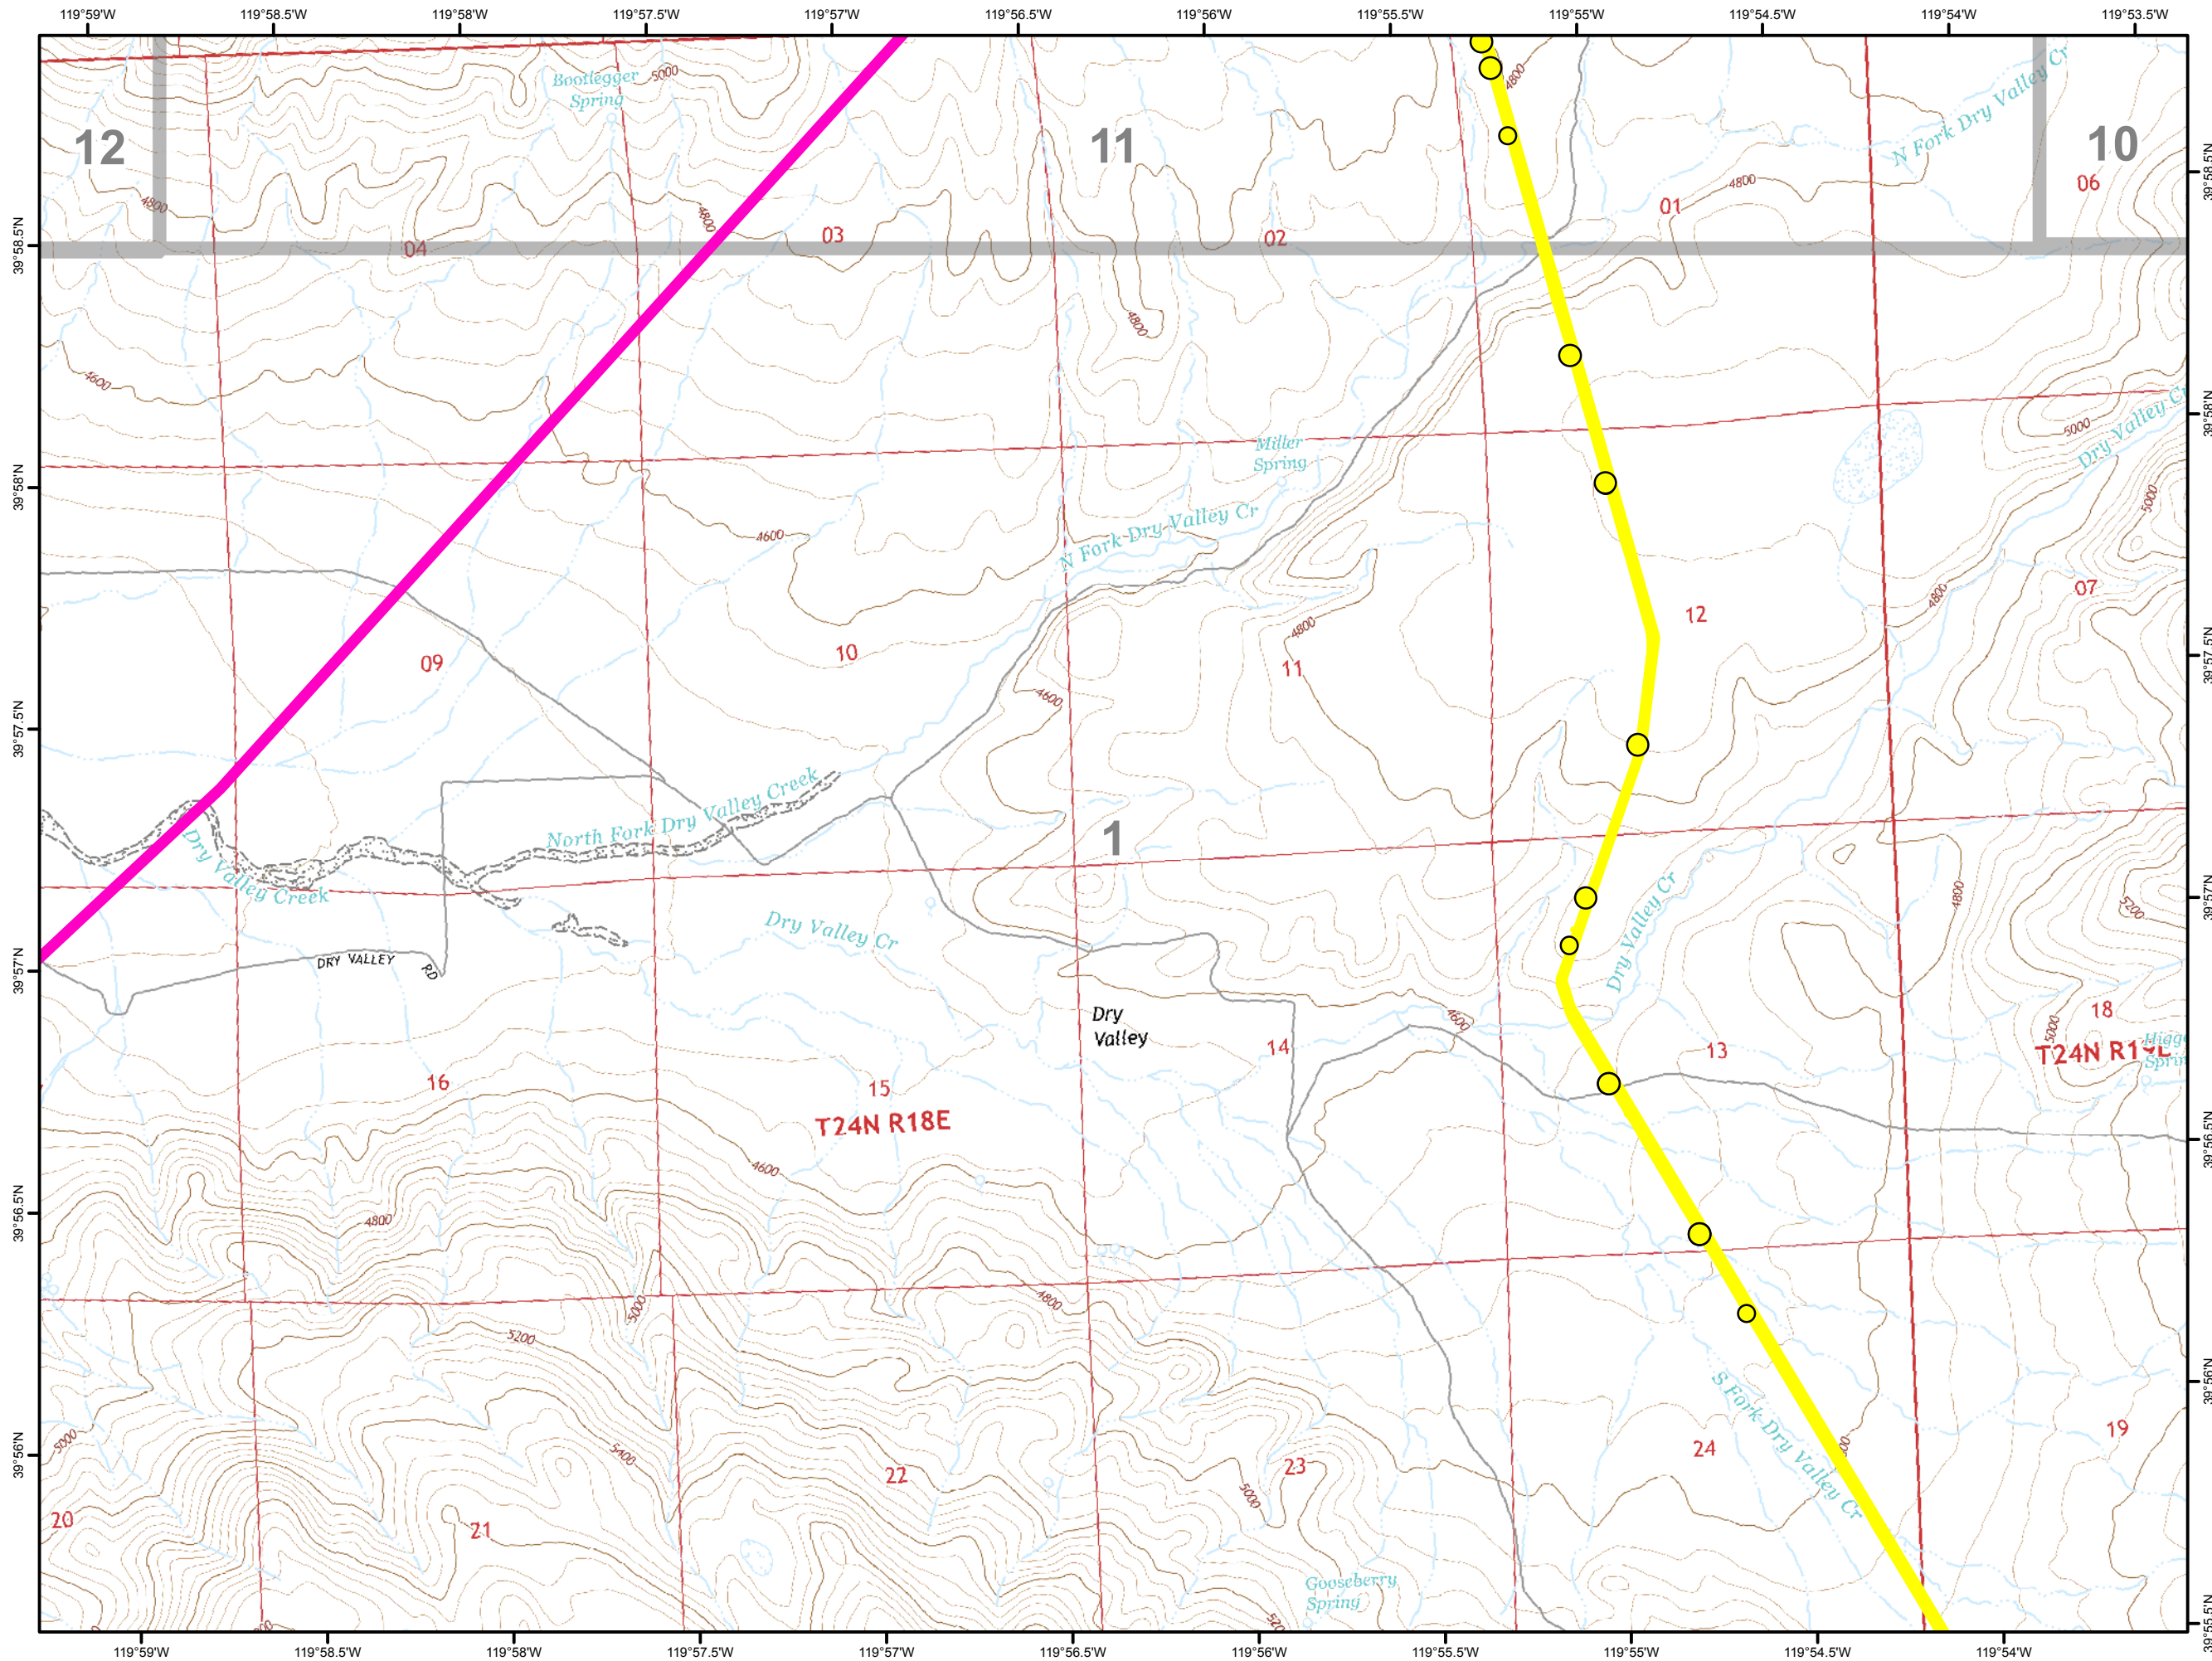

IAP MAP

CA-NOD-030366

July 14, 2017

Tile 1

Legend

- Pipeline Hazards
- Pipeline Hazards
- Transmission Lines
- Ortiz Camp
- Roads
- Map Tiles
- Division
- Drop Point
- Incident Command Post
- Repeater
- Uncontrolled Fire Edge

N

0 0.25 0.5 Miles