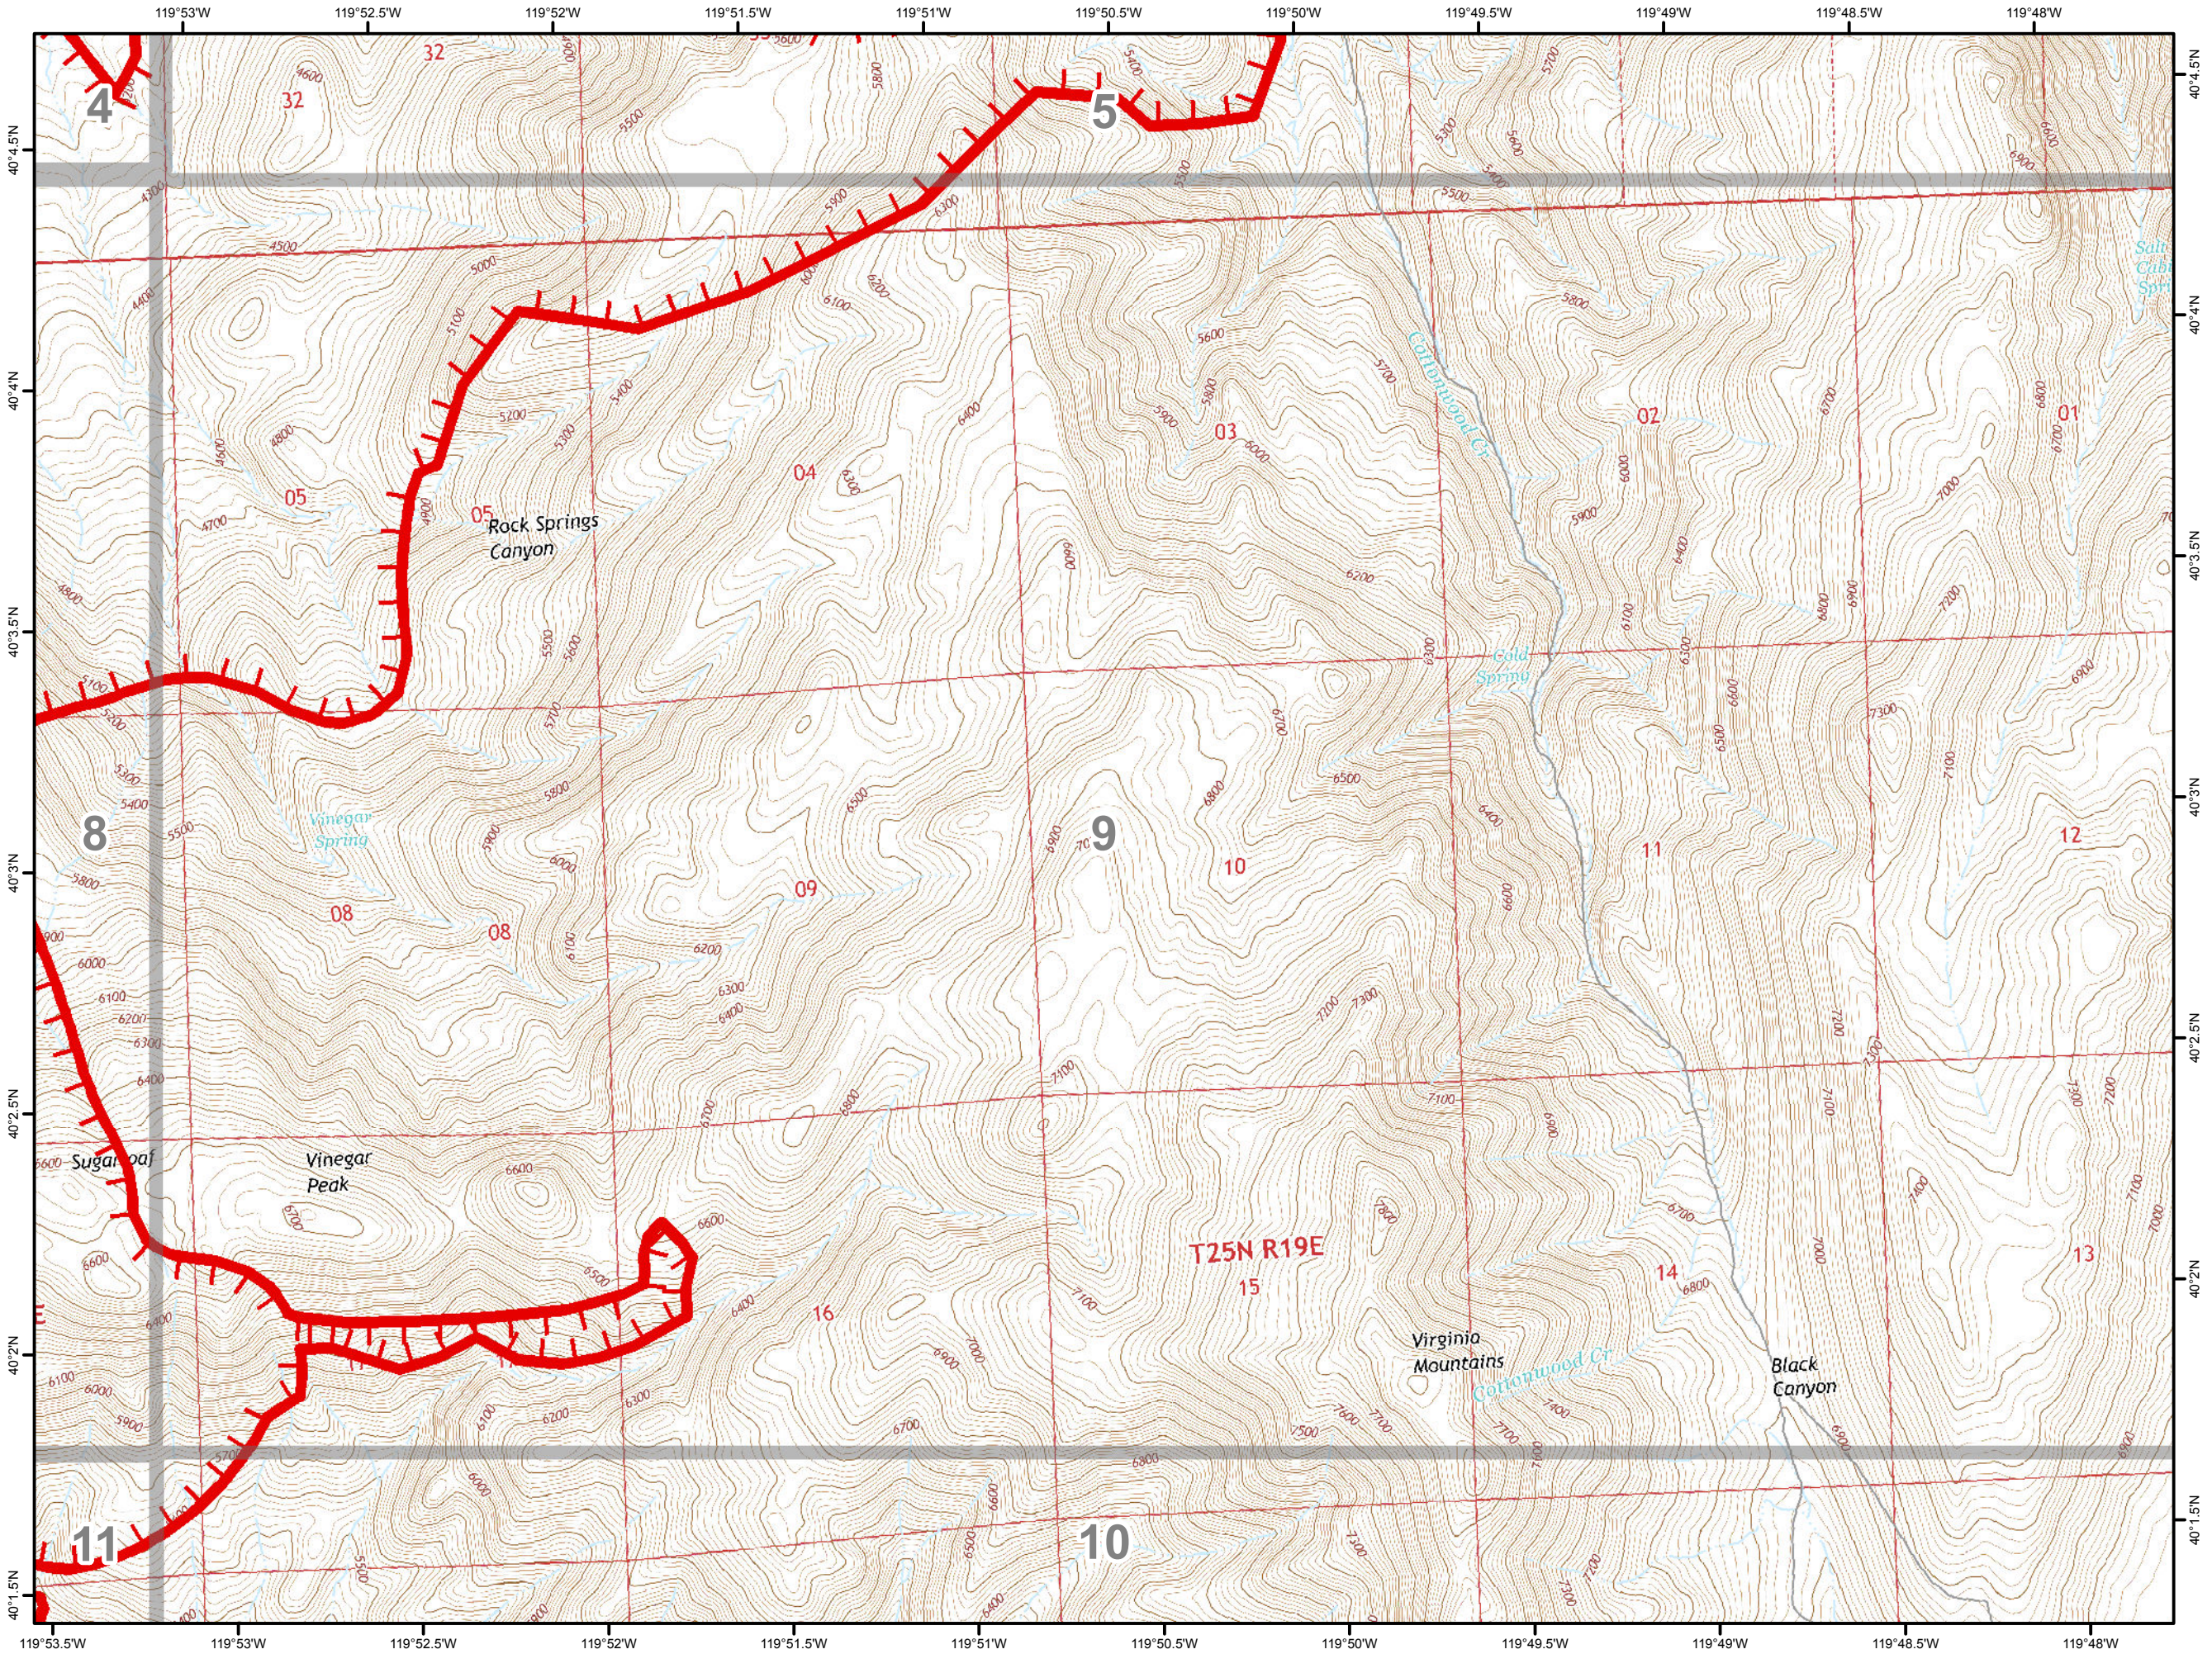

IAP MAP

CA-NOD-030366

July 14, 2017

Tile 9

Legend

- Pipeline Hazards
- Pipeline Hazards
- Transmission Lines
- Ortiz Camp
- Roads
- Map Tiles
- Division
- Drop Point
- Incident Command Post
- Repeater
- Uncontrolled Fire Edge