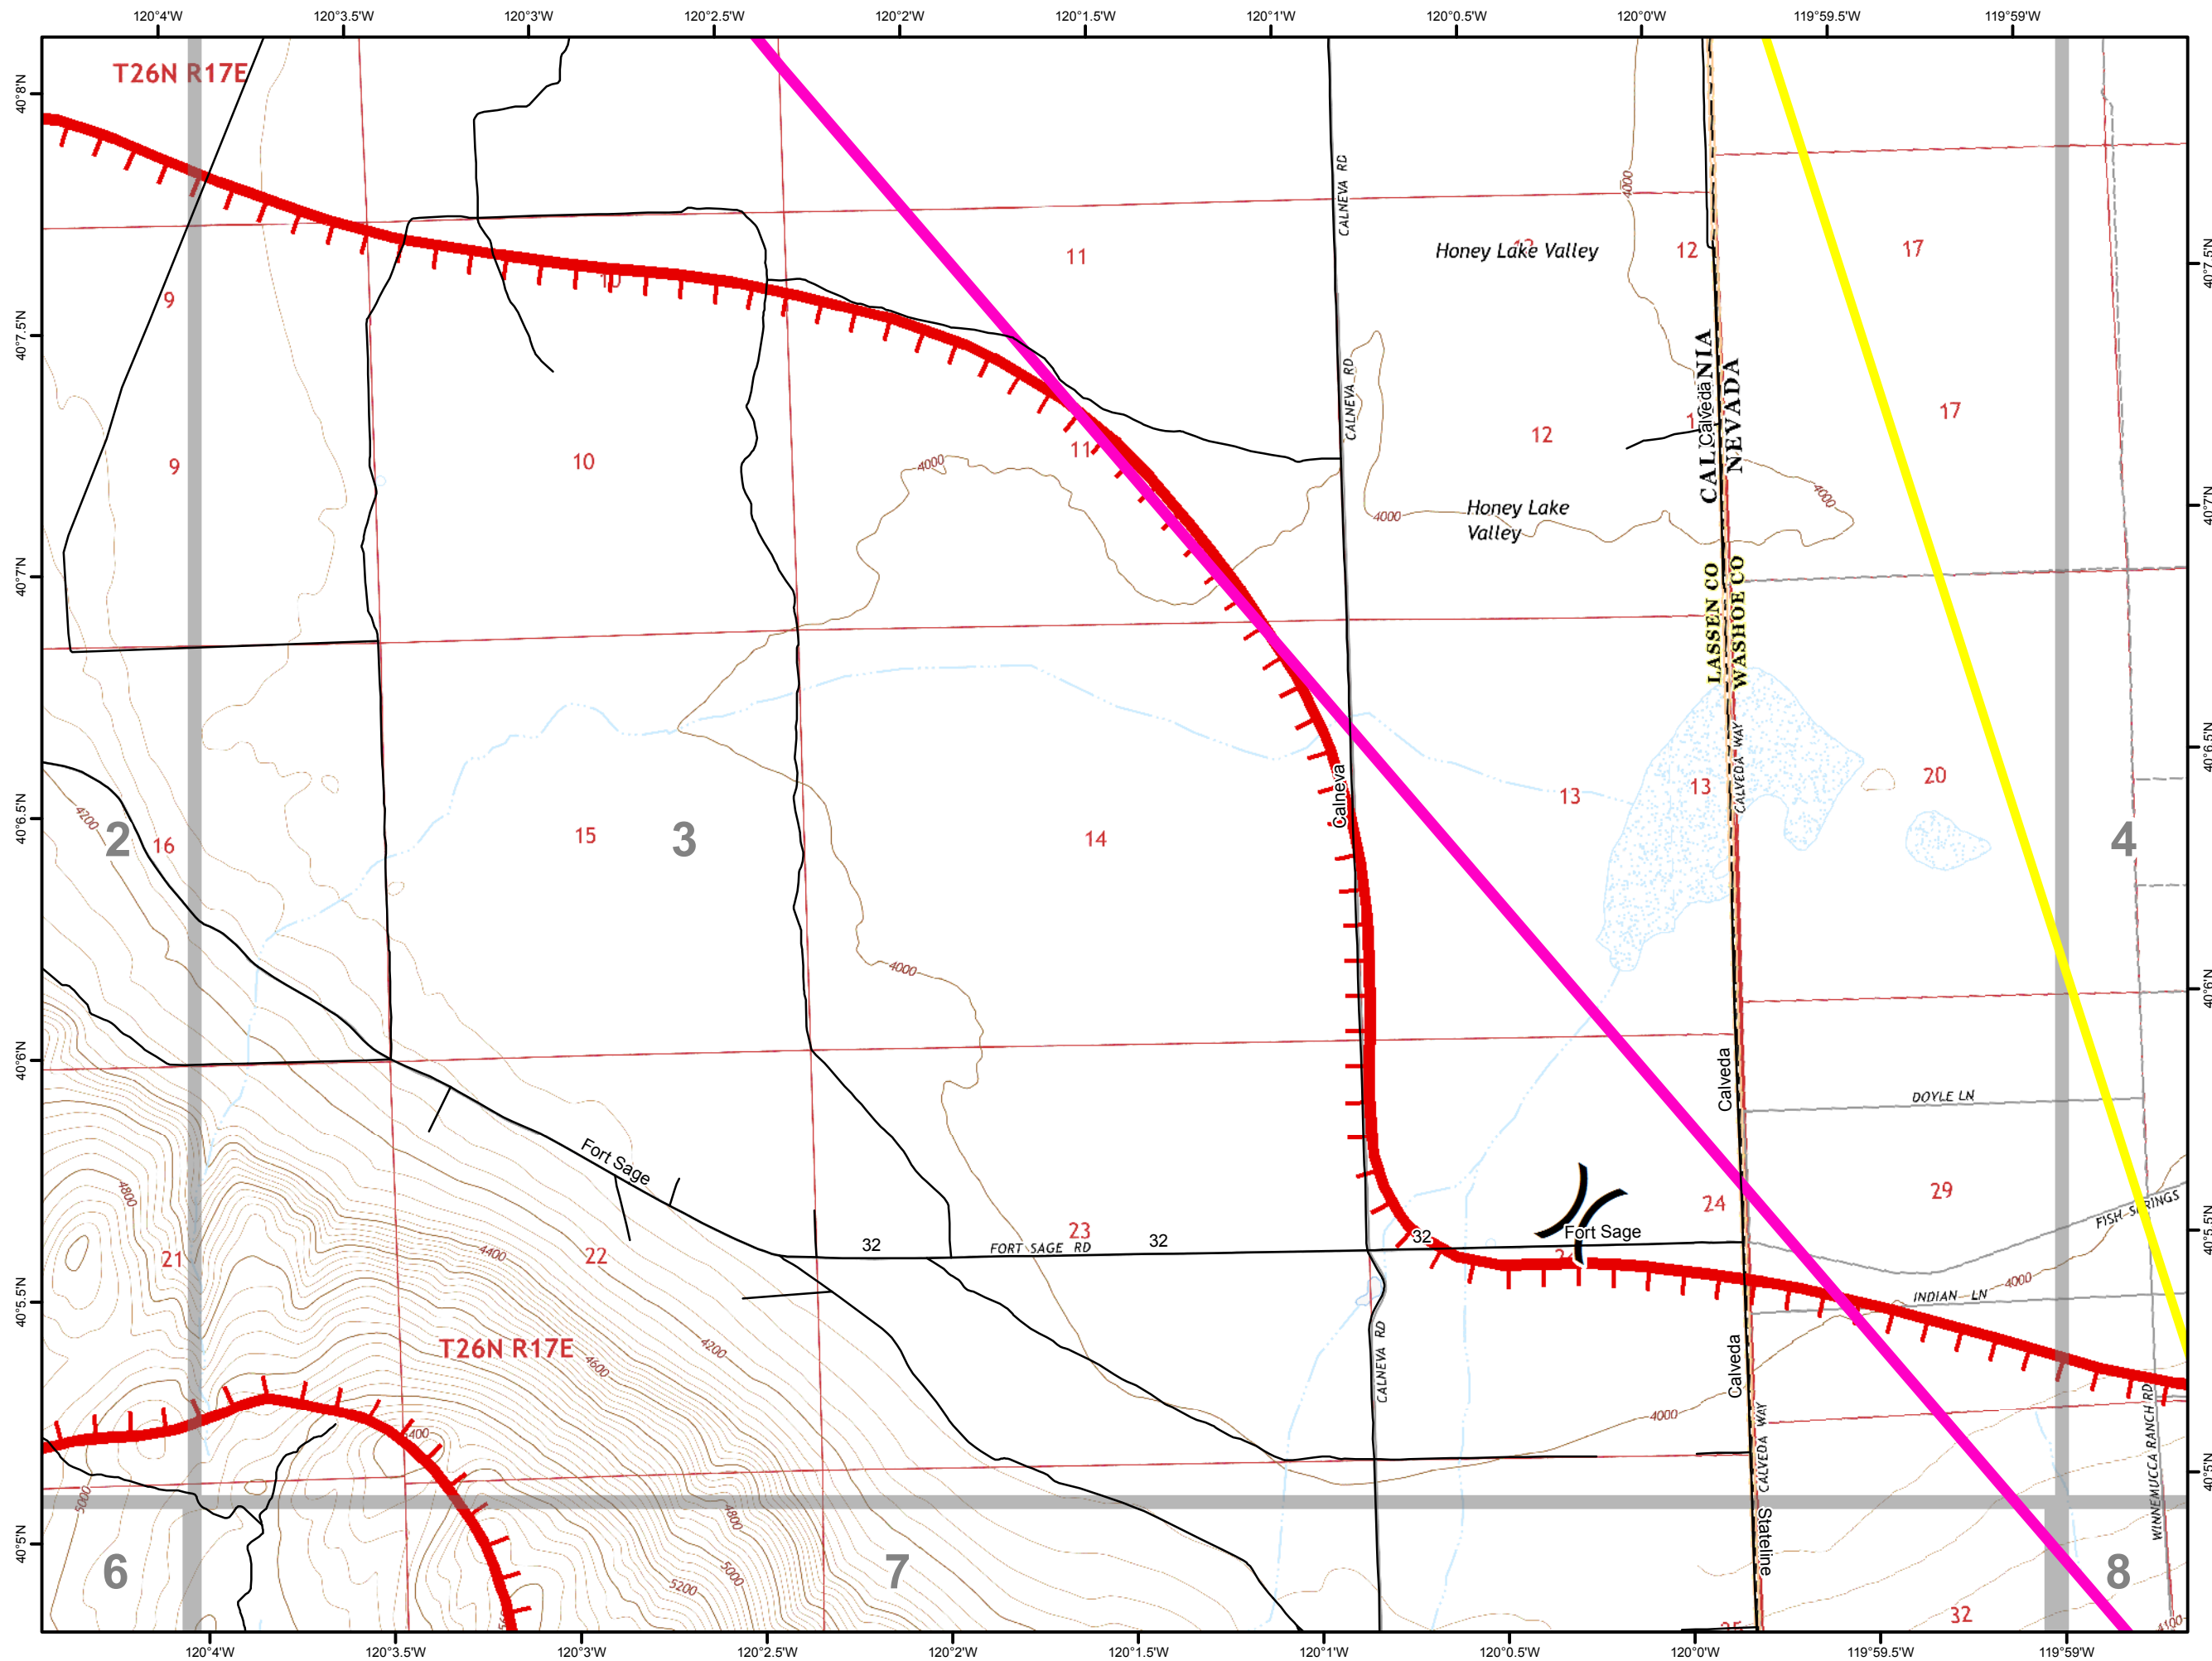

IAP MAP

CA-NOD-030366

July 14, 2017

Tile 3

Legend

- Pipeline Hazards
- Pipeline Hazards
- Transmission Lines
- Ortiz Camp
- Roads
- Map Tiles
- Division
- Drop Point
- Incident Command Post
- Repeater
- Uncontrolled Fire Edge

0 0.25 0.5 Miles