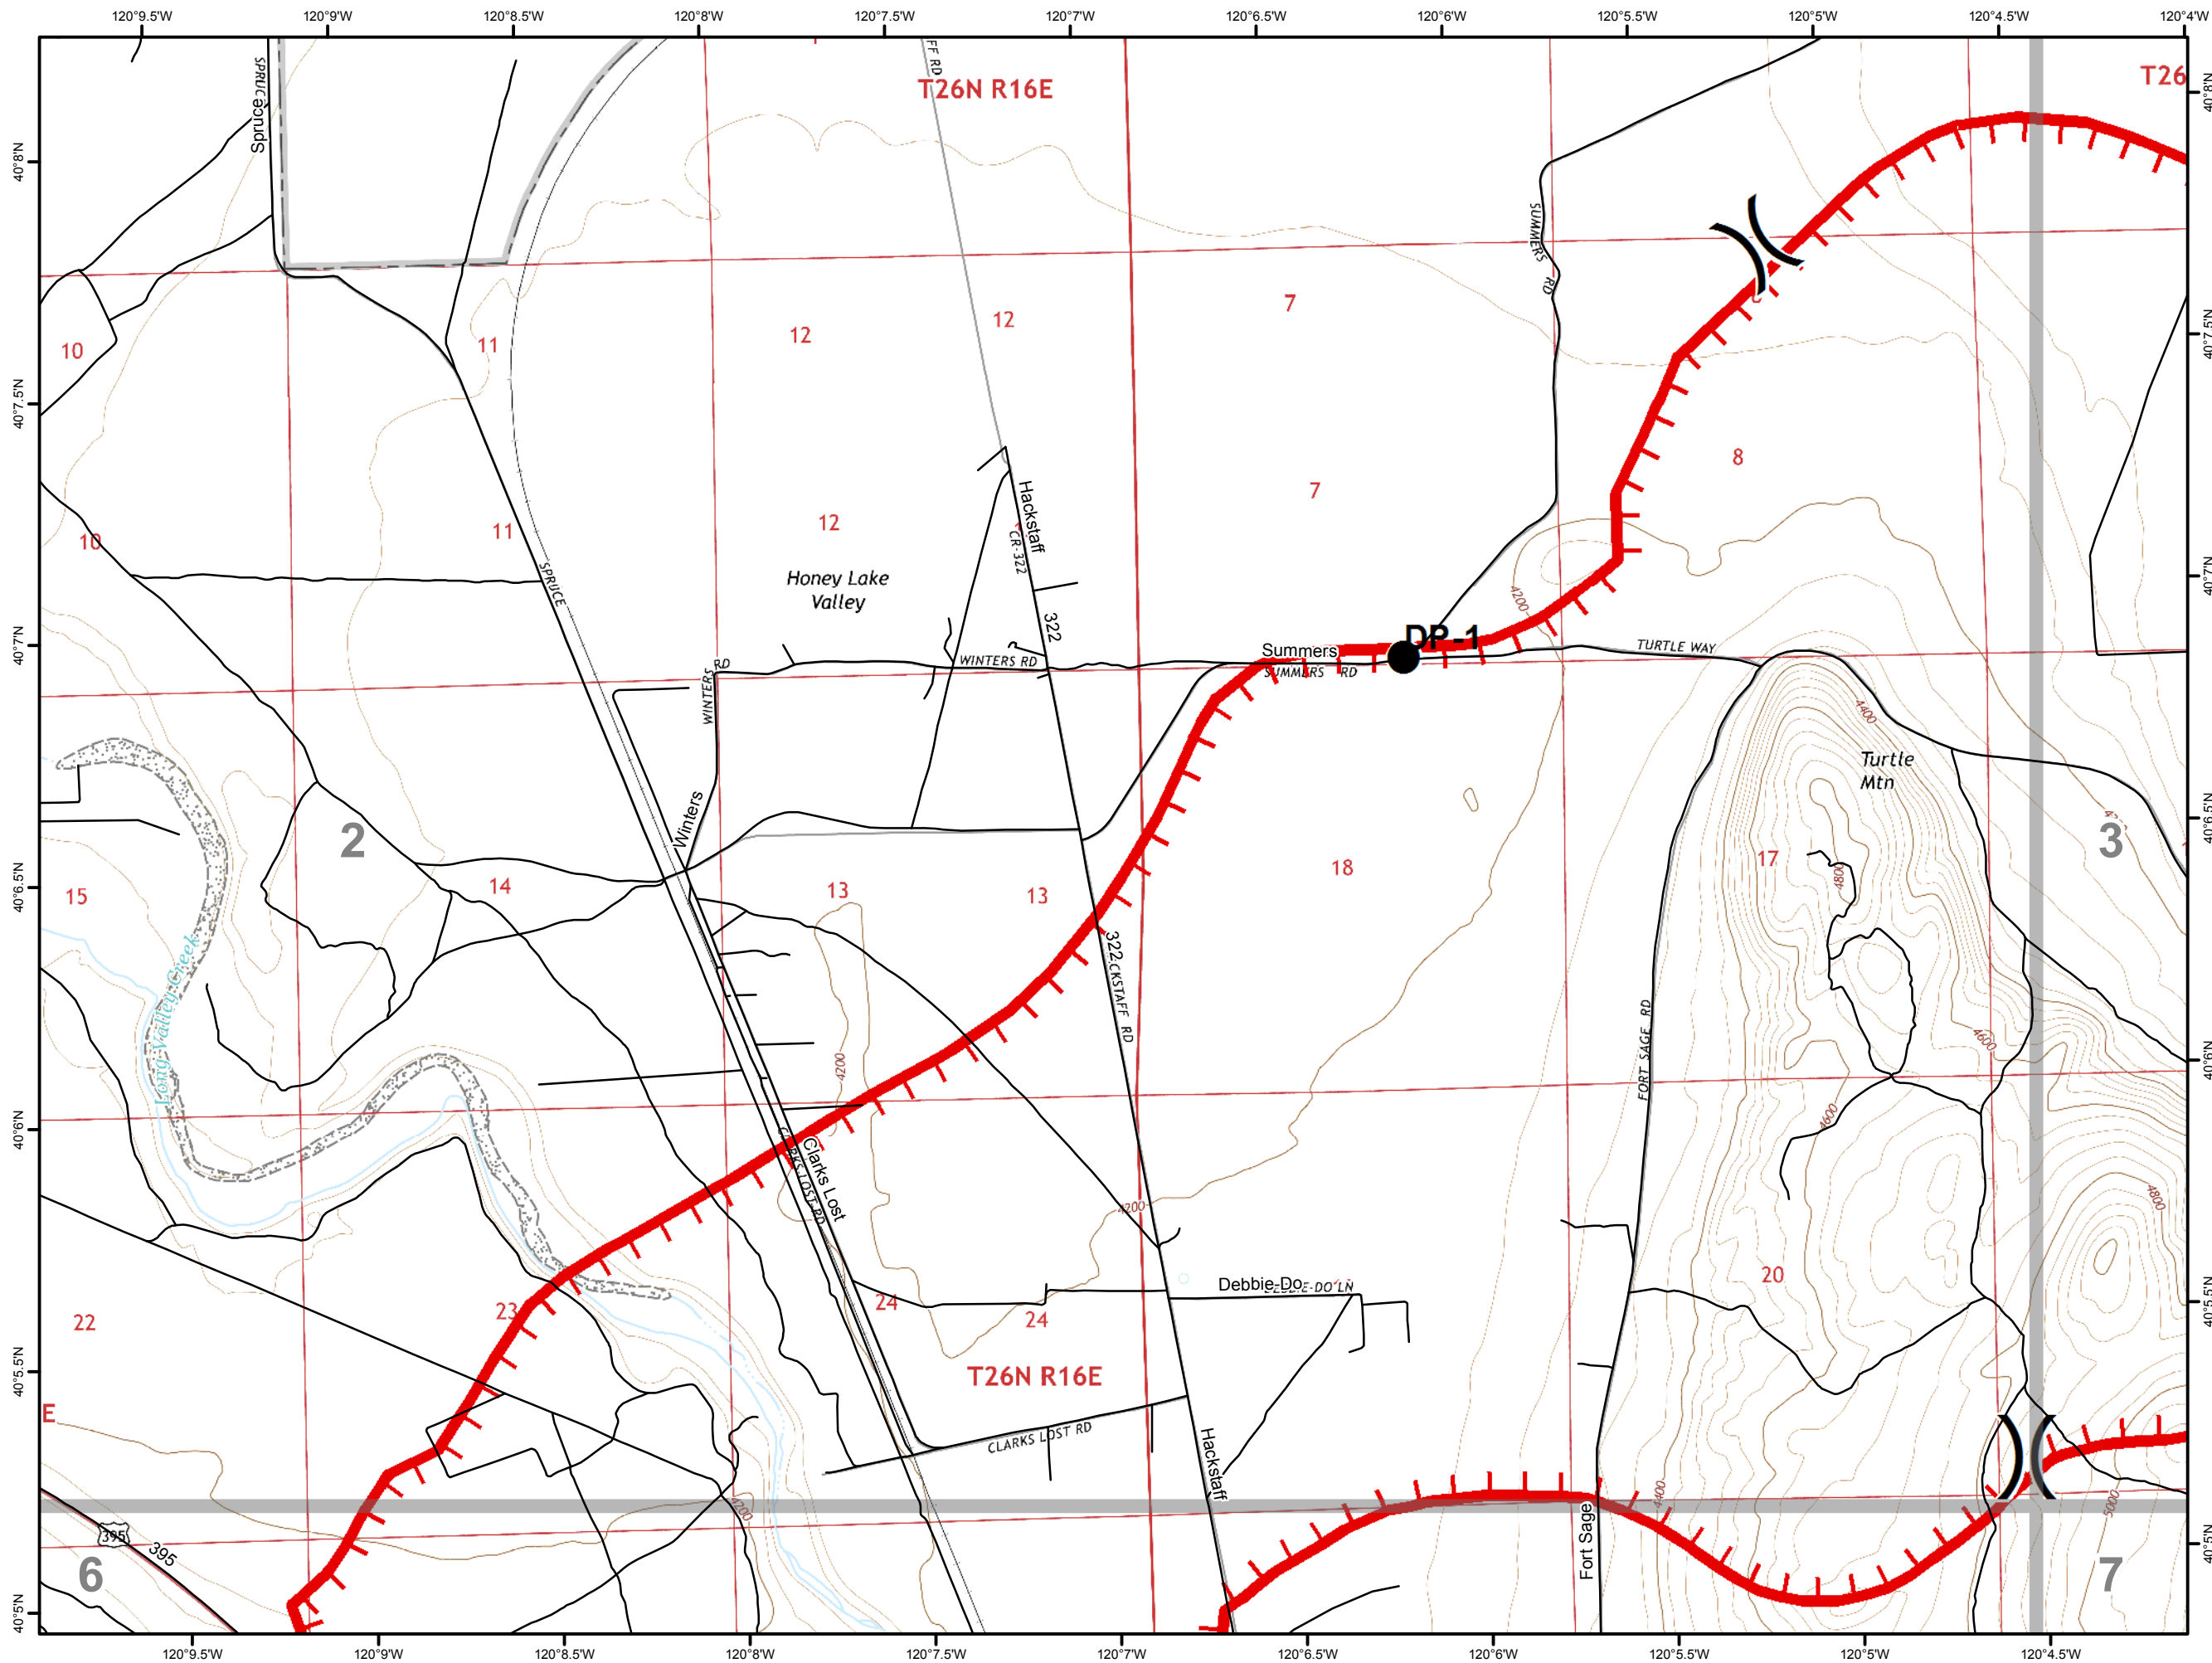

IAP MAP

CA-NOD-030366

July 14, 2017

Tile 2

Legend

- Pipeline Hazards
- Pipeline Hazards
- Transmission Lines
- Ortiz Camp
- Roads
- Map Tiles
- Division
- Drop Point
- Incident Command Post
- Repeater
- Uncontrolled Fire Edge