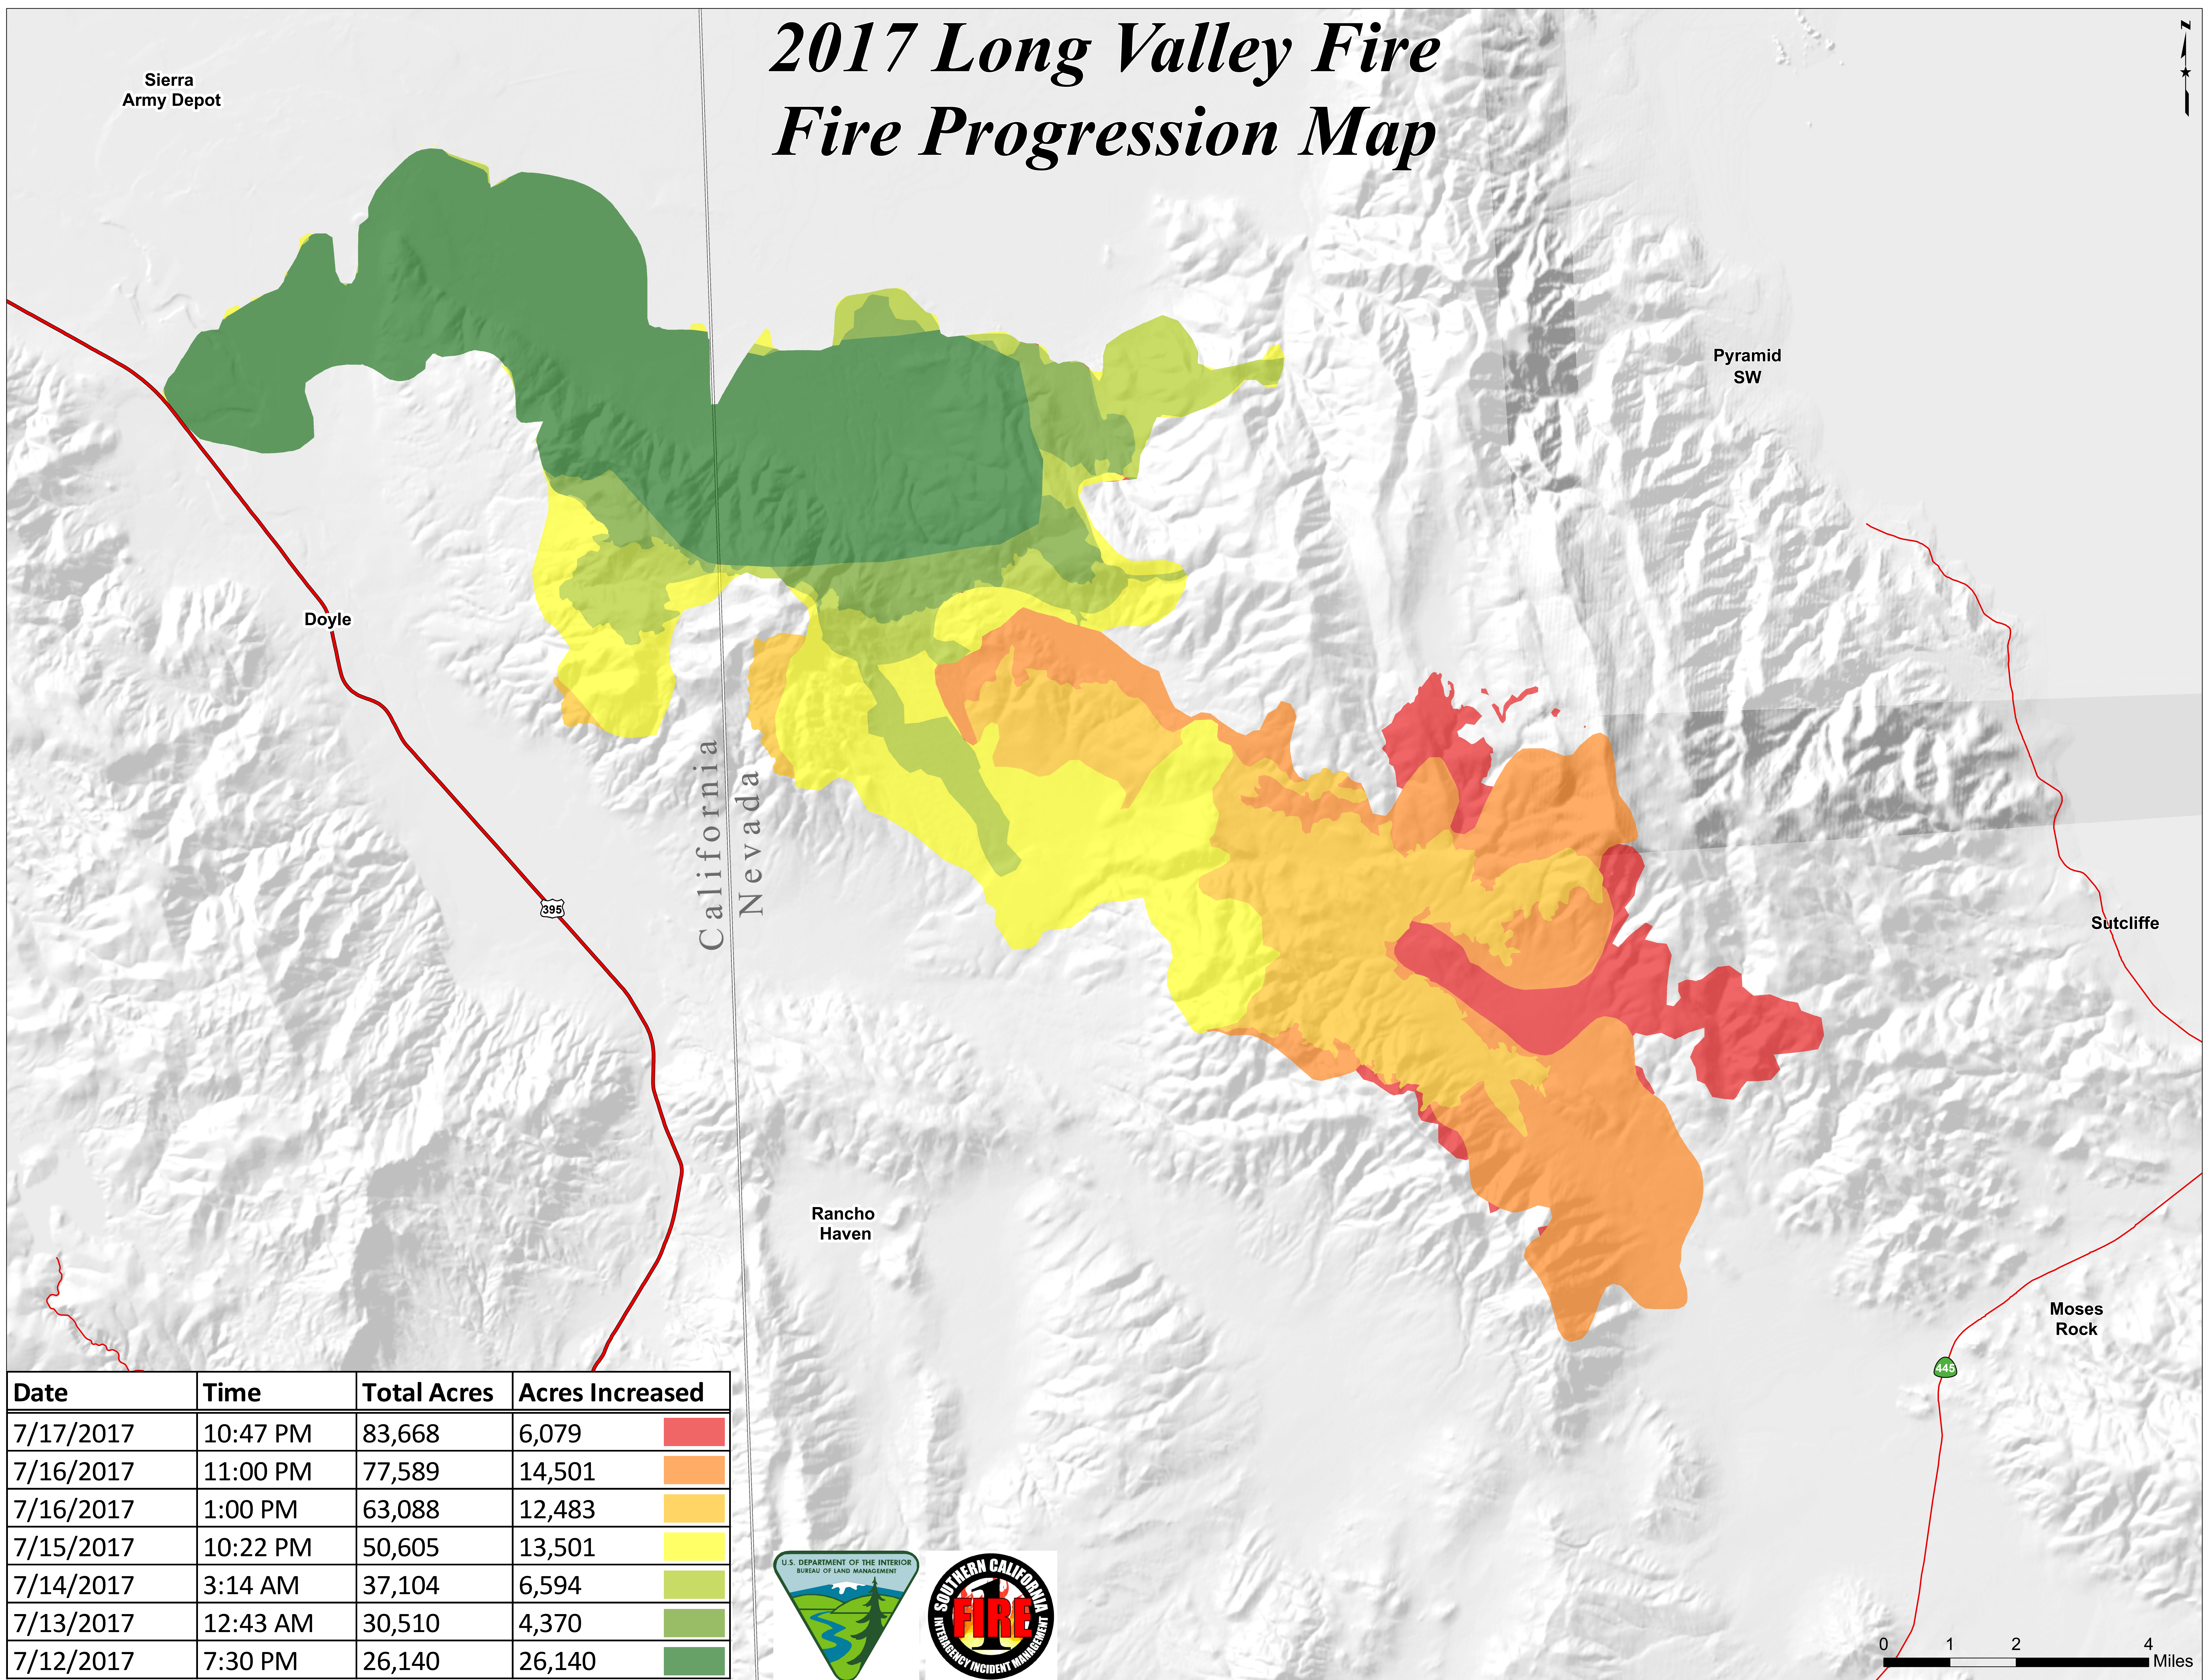

# 2017 Long Valley Fire Fire Progression Map

| Date      | Time     | Total Acres | Acres Increased  |
|-----------|----------|-------------|--|
| 7/17/2017 | 10:47 PM | 83,668      | 6,079   |
| 7/16/2017 | 11:00 PM | 77,589      | 14,501  |
| 7/16/2017 | 1:00 PM  | 63,088      | 12,483  |
| 7/15/2017 | 10:22 PM | 50,605      | 13,501  |
| 7/14/2017 | 3:14 AM  | 37,104      | 6,594   |
| 7/13/2017 | 12:43 AM | 30,510      | 4,370   |
| 7/12/2017 | 7:30 PM  | 26,140      | 26,140  |