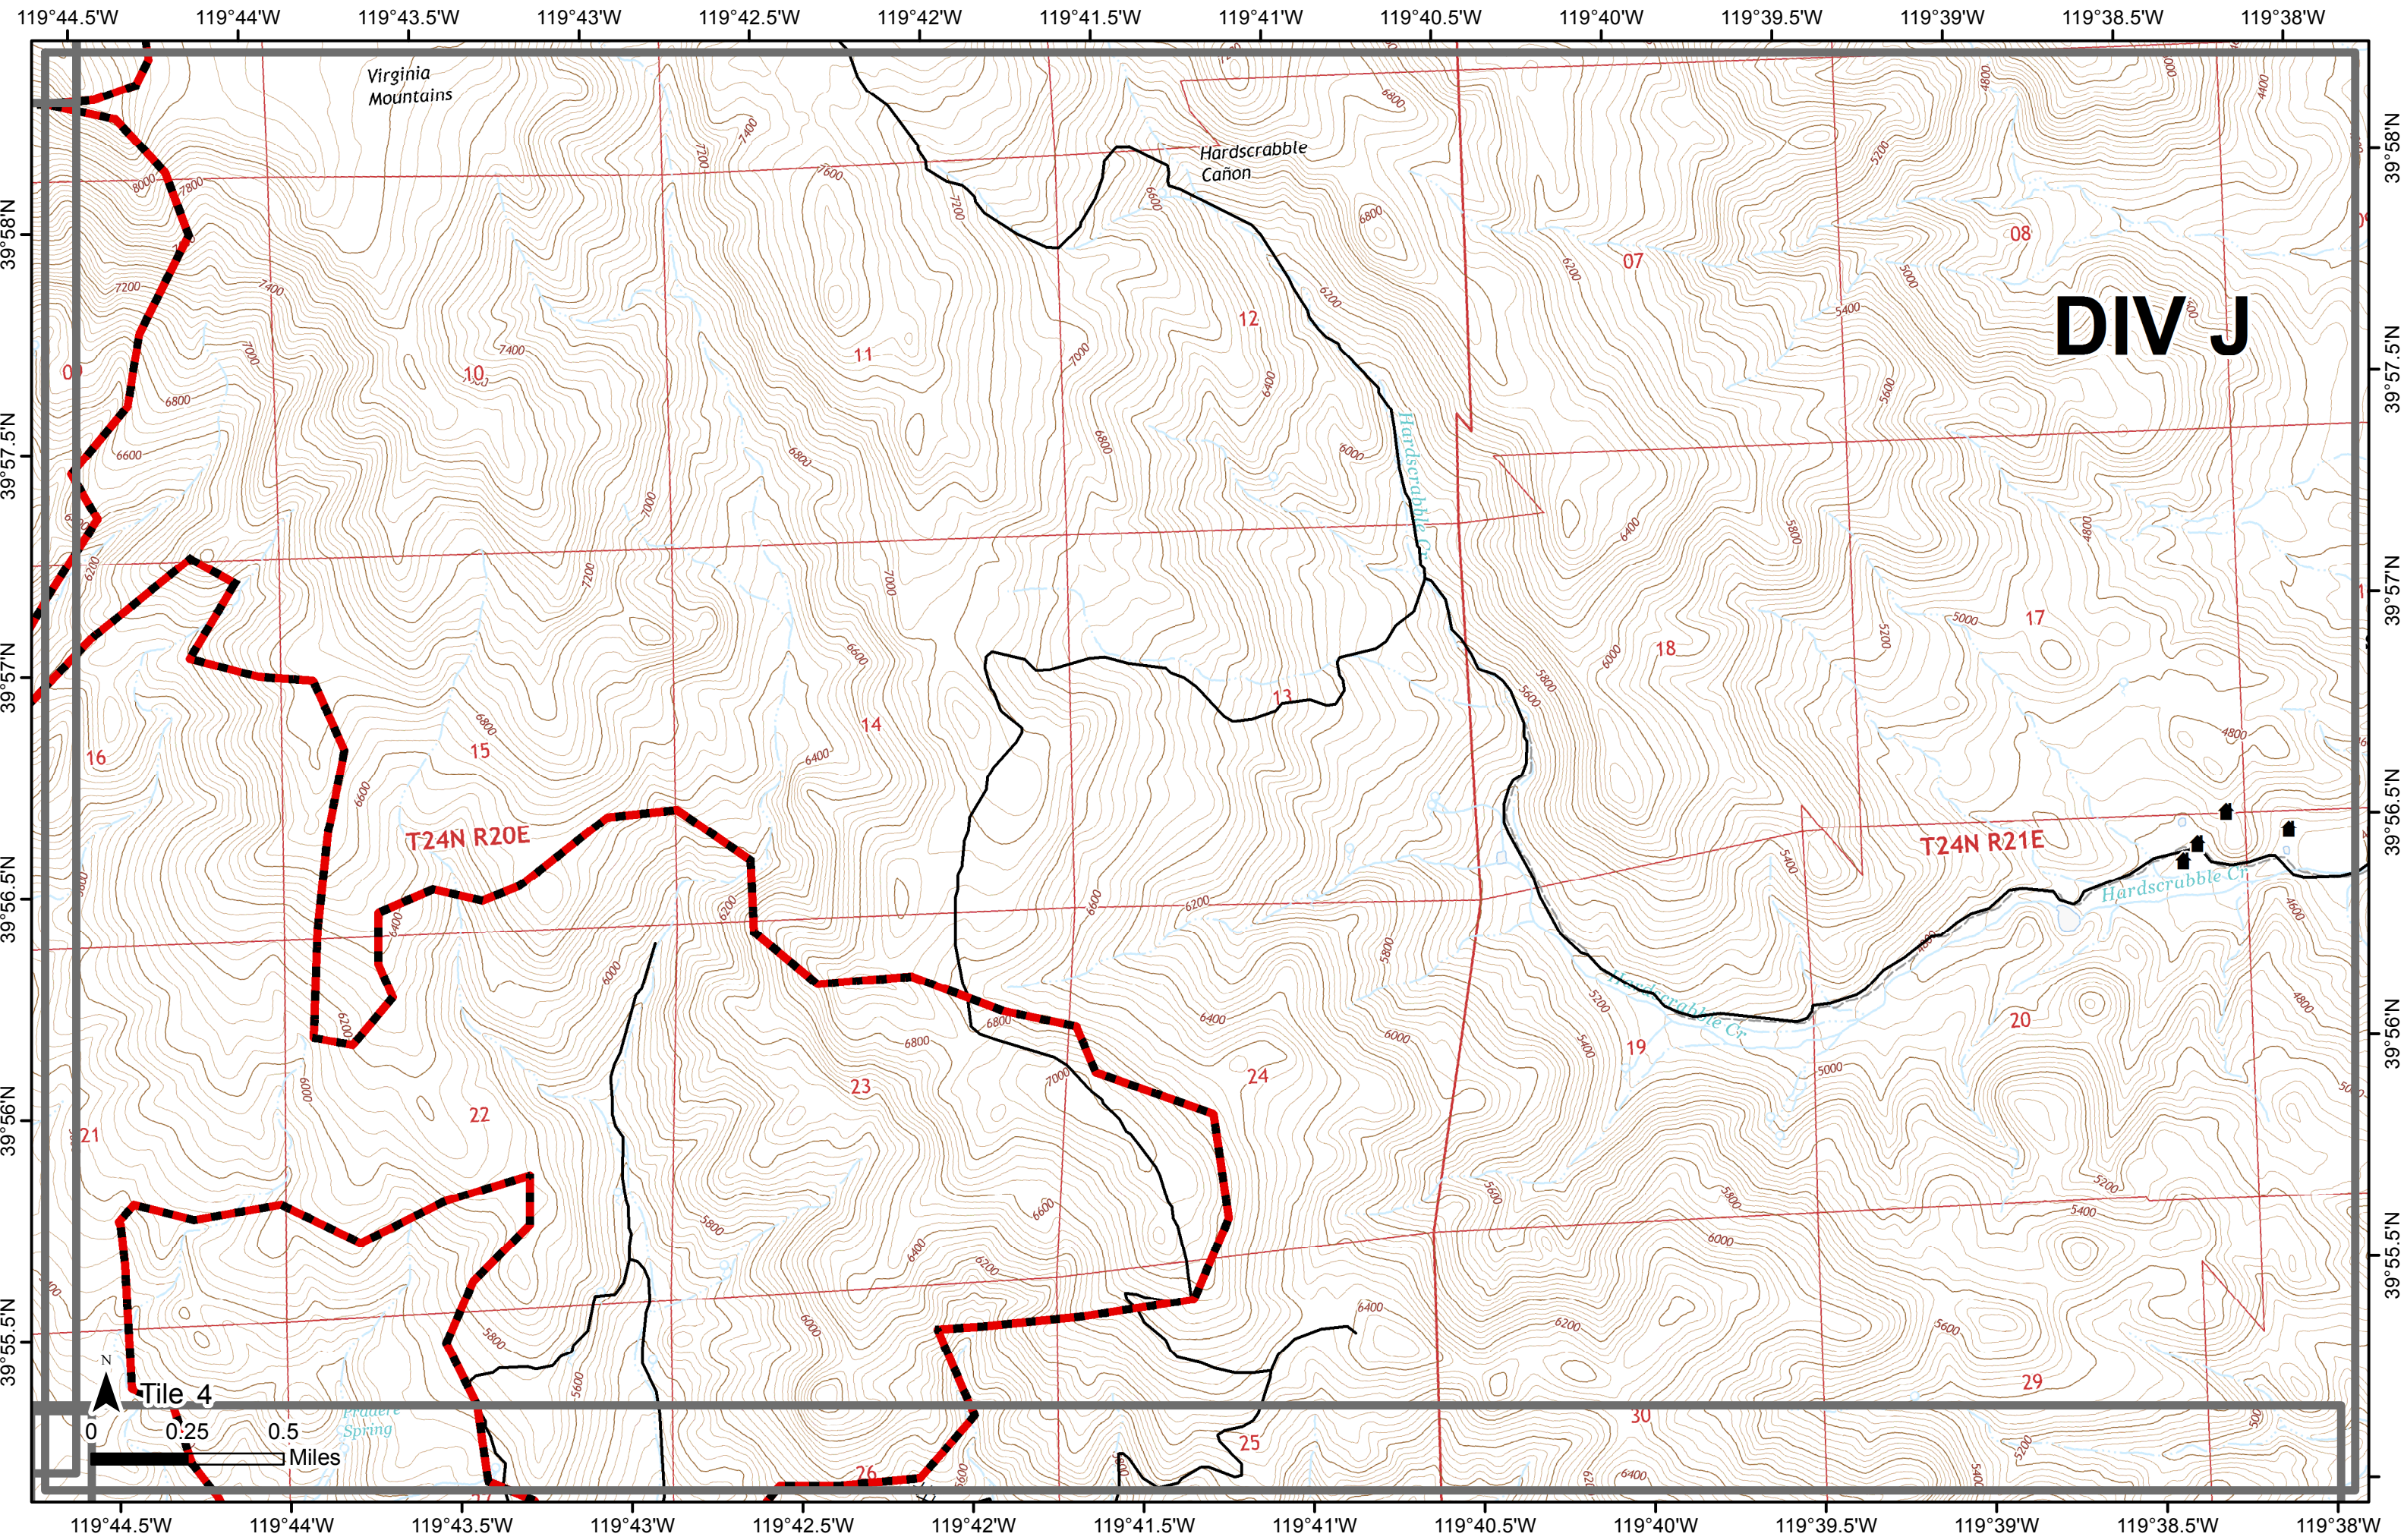

Virginia
Mountains

Hardscrabble
Cañon

DIV J

T24N R20E

T24N R21E

Tile 4

0 0.25 0.5
Miles

DIV K

T23N R18E

T23N R19E

Lees Flat

Red Rock Valley

Middle Red Rock Valley

French Mountains

Seven Lakes Mtn

Porcupine Mtn

PAULINE
CANYON RD

Dogskin
Mtn

119°44.5'W 119°44'W 119°43.5'W 119°43'W 119°42.5'W 119°42'W 119°41.5'W 119°41'W 119°40.5'W 119°40'W 119°39.5'W 119°39'W 119°38.5'W 119°38'W

39°55'N
39°54.5'N
39°54'N
39°53.5'N
39°53'N
39°52.5'N
39°52'N

DP-34

T23N R20E

T23N R21E

119°44.5'W 119°44'W 119°43.5'W 119°43'W 119°42.5'W 119°42'W 119°41.5'W 119°41'W 119°40.5'W 119°40'W 119°39.5'W 119°39'W 119°38.5'W

39°52'N
39°51.5'N
39°51'N
39°50.5'N
39°50'N
39°49.5'N
39°49'N