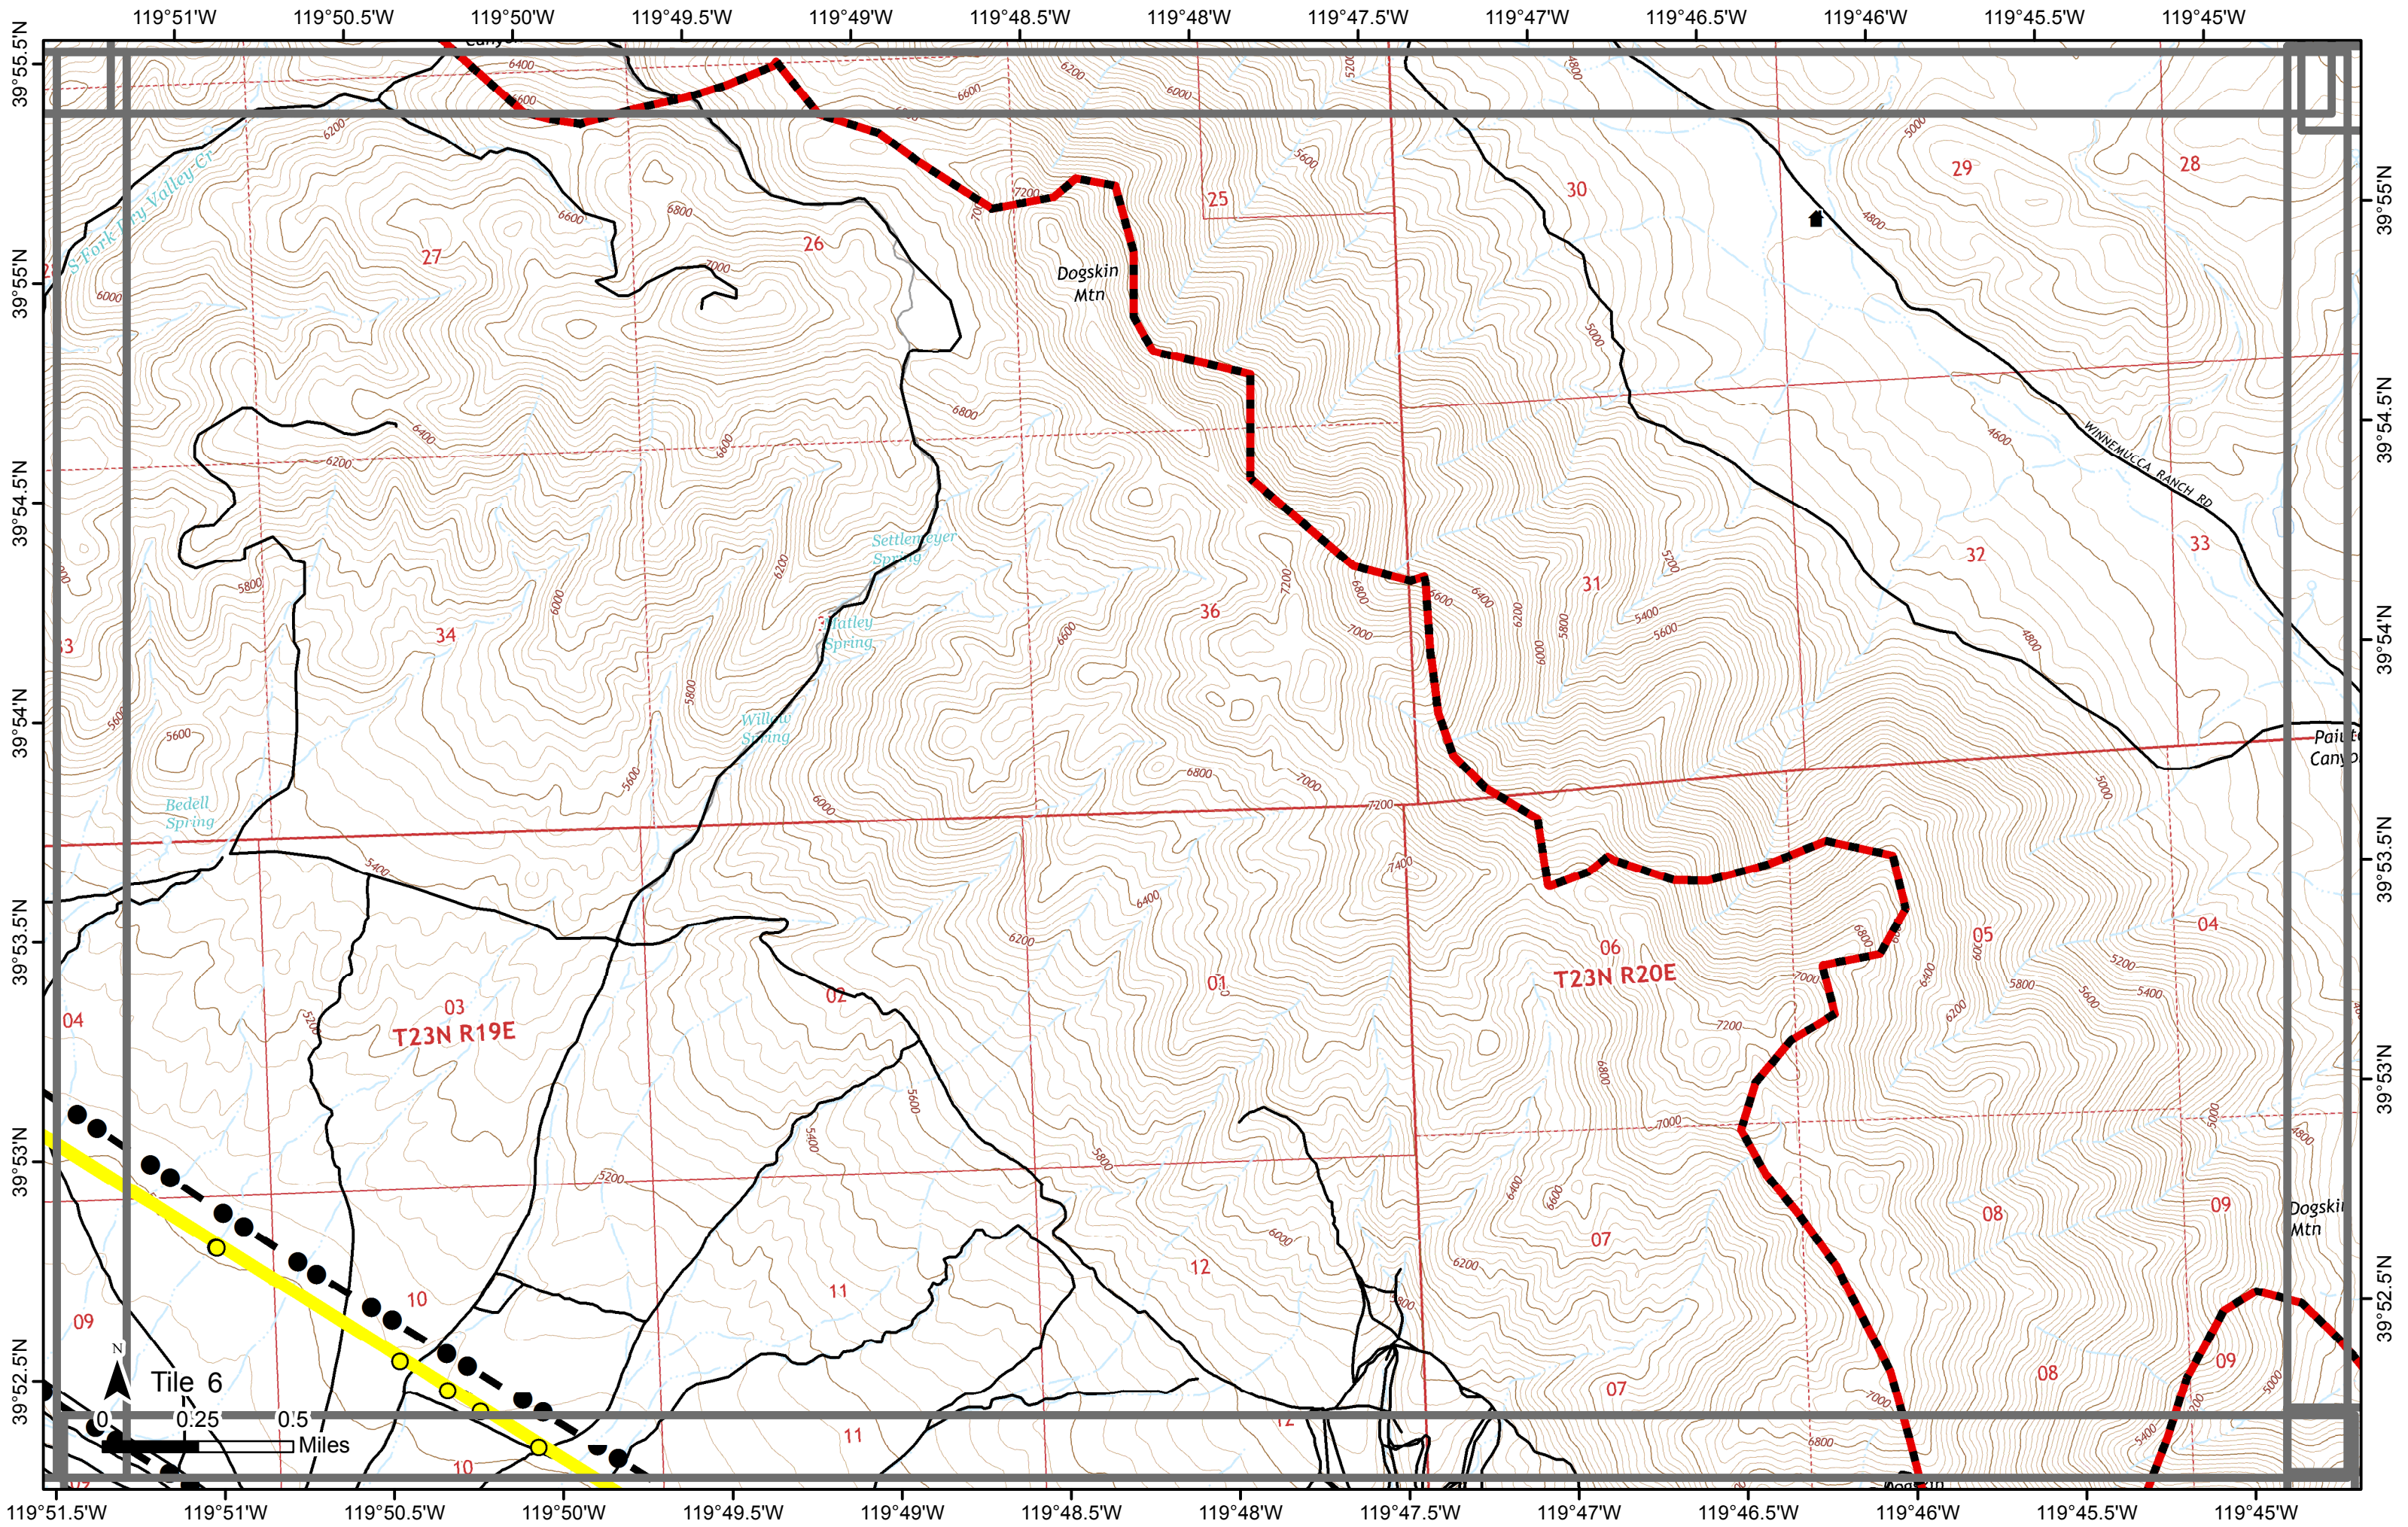

Tile 6
0 0.25 0.5
Miles

03
T23N R19E

06
T23N R20E

Dogskin
Mtn

Settler's
Spring

WINNEMUCCA RANCH RD

PAULINE
CANYON RD

Dogskin
Mtn