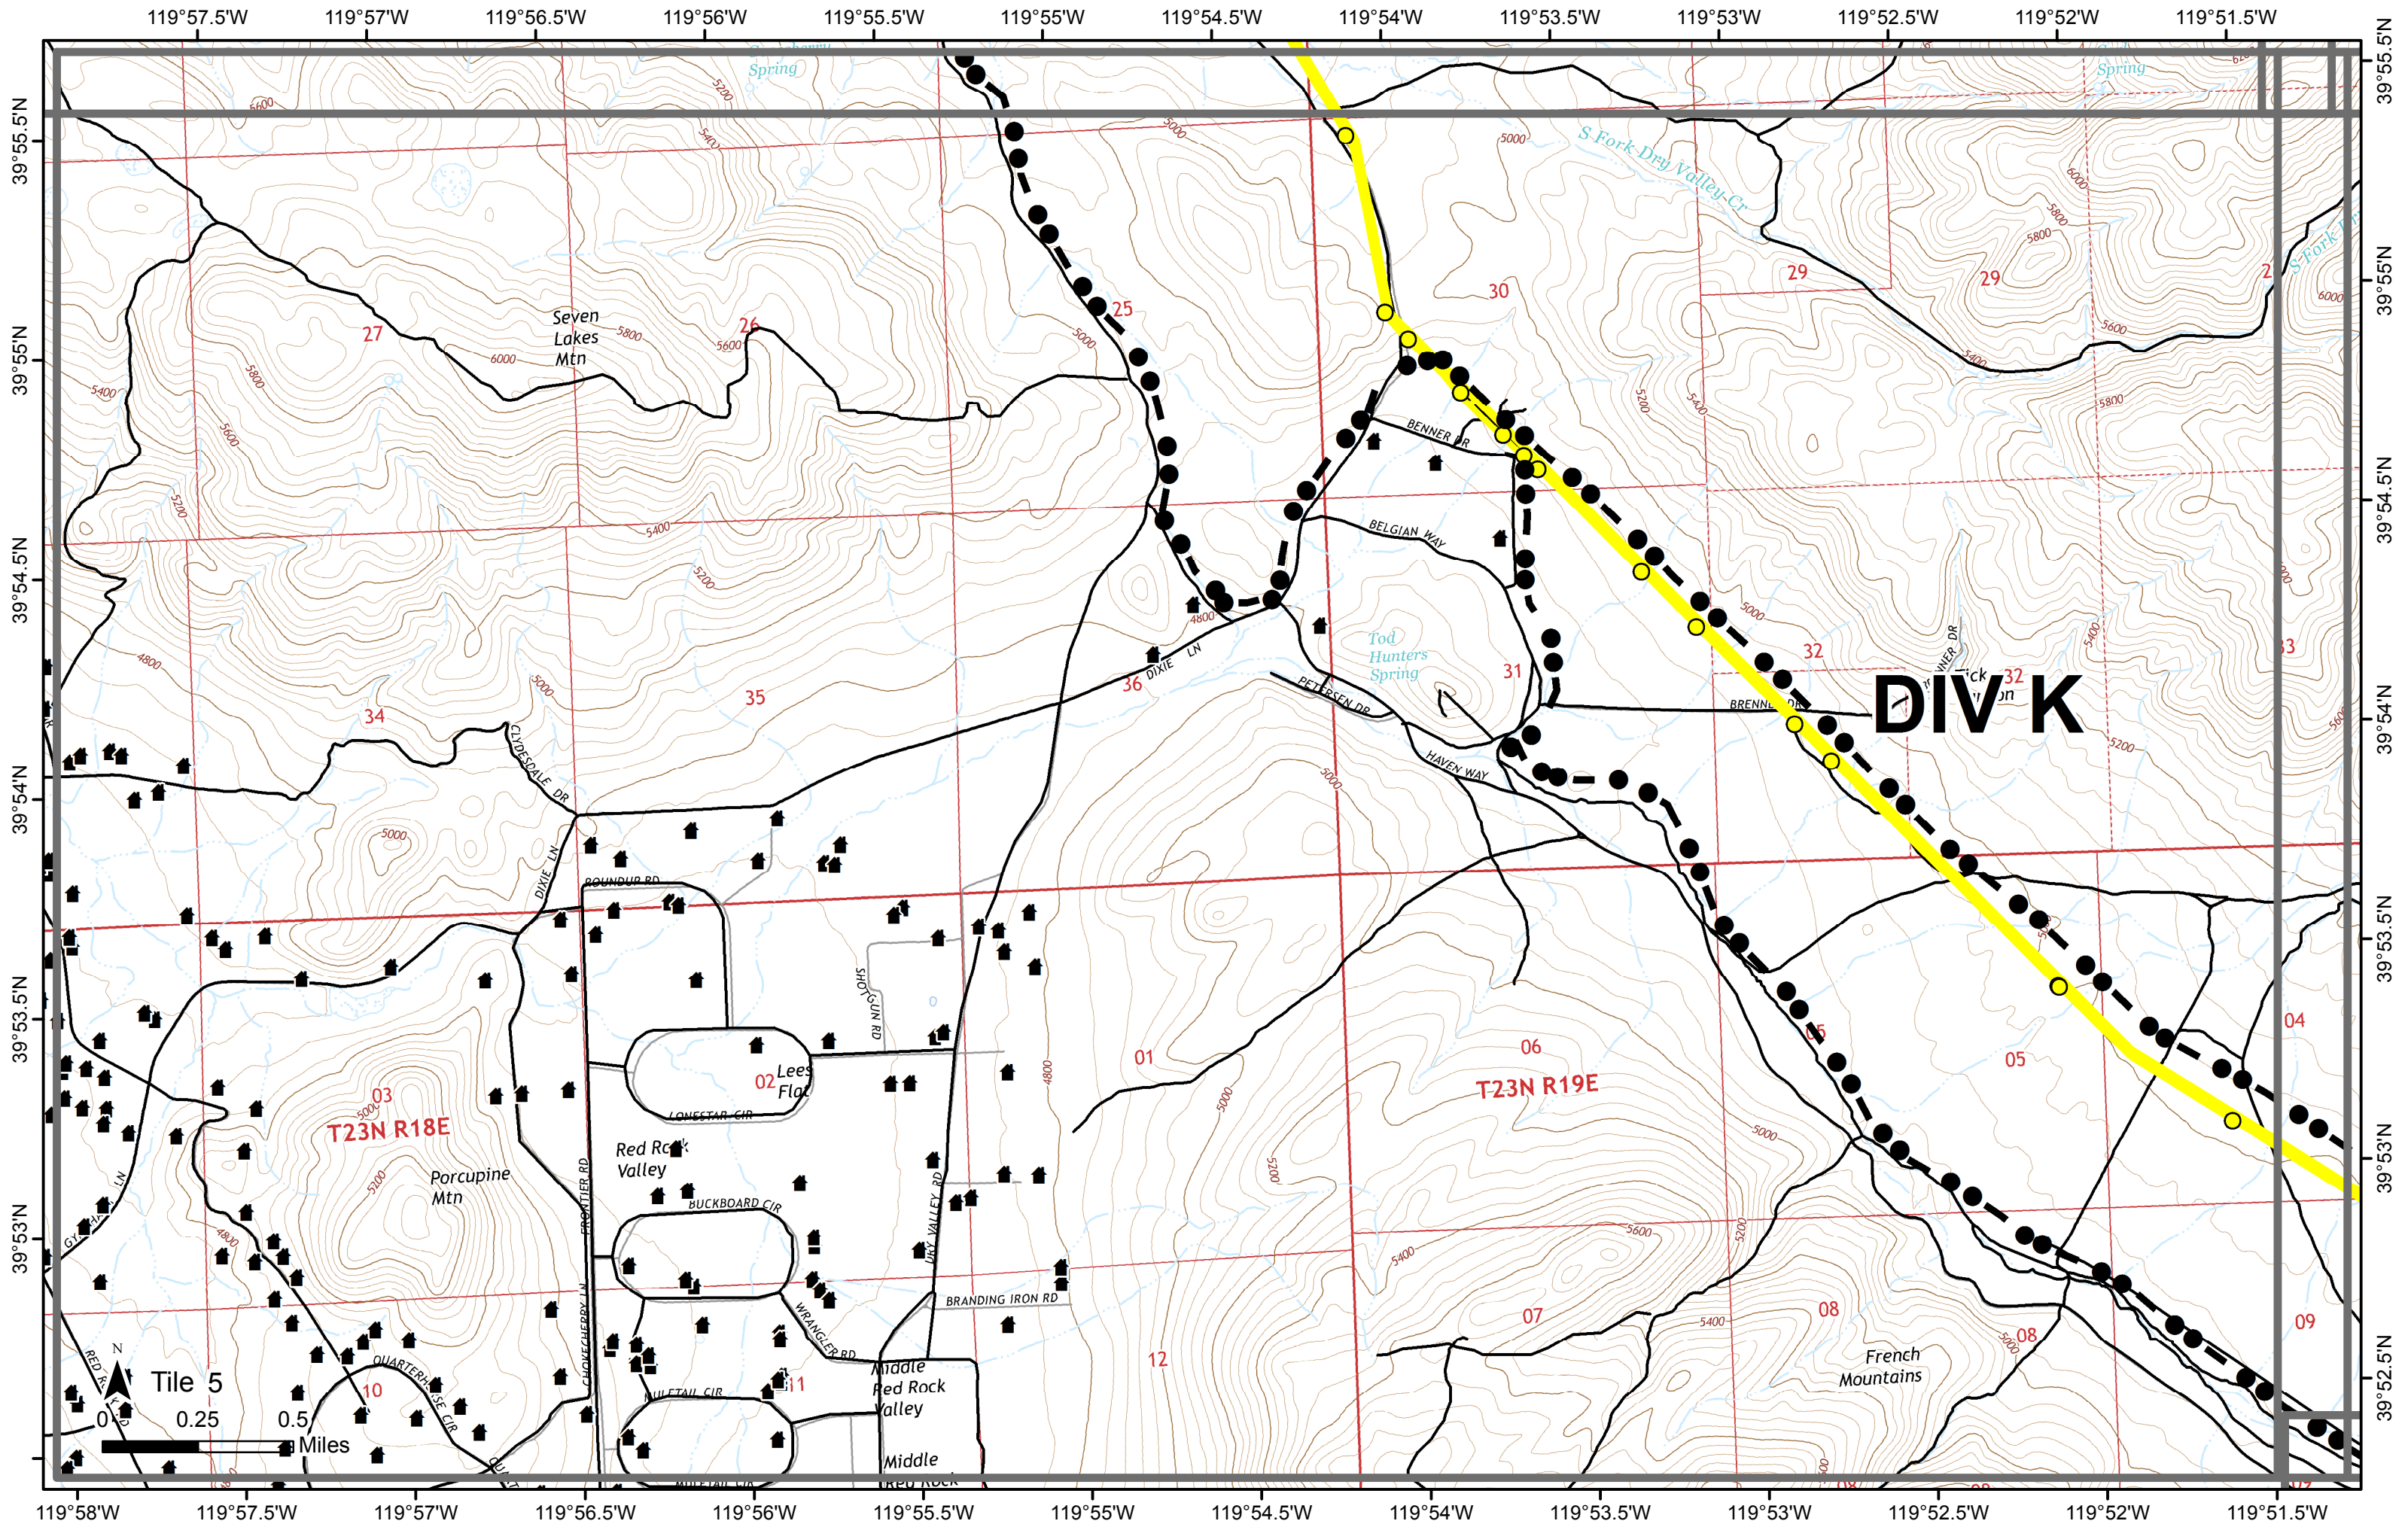

Virginia
Mountains

Hardscrabble
Cañon

DIV J

T24N R20E

T24N R21E

Tile 4

0 0.25 0.5
Miles

DIV K

T23N R18E

T23N R19E

Lees Flat

Red Rock Valley

Middle Red Rock Valley

French Mountains

Seven Lakes Mtn

Porcupine Mtn

PAULINE
CANYON RD

Dogskin
Mtn

119°44.5'W 119°44'W 119°43.5'W 119°43'W 119°42.5'W 119°42'W 119°41.5'W 119°41'W 119°40.5'W 119°40'W 119°39.5'W 119°39'W 119°38.5'W 119°38'W

39°55'N
39°54.5'N
39°54'N
39°53.5'N
39°53'N
39°52.5'N
39°52'N

DP-34

T23N R20E

T23N R21E

119°44.5'W 119°44'W 119°43.5'W 119°43'W 119°42.5'W 119°42'W 119°41.5'W 119°41'W 119°40.5'W 119°40'W 119°39.5'W 119°39'W 119°38.5'W

39°52'N
39°51.5'N
39°51'N
39°50.5'N
39°50'N
39°49.5'N
39°49'N