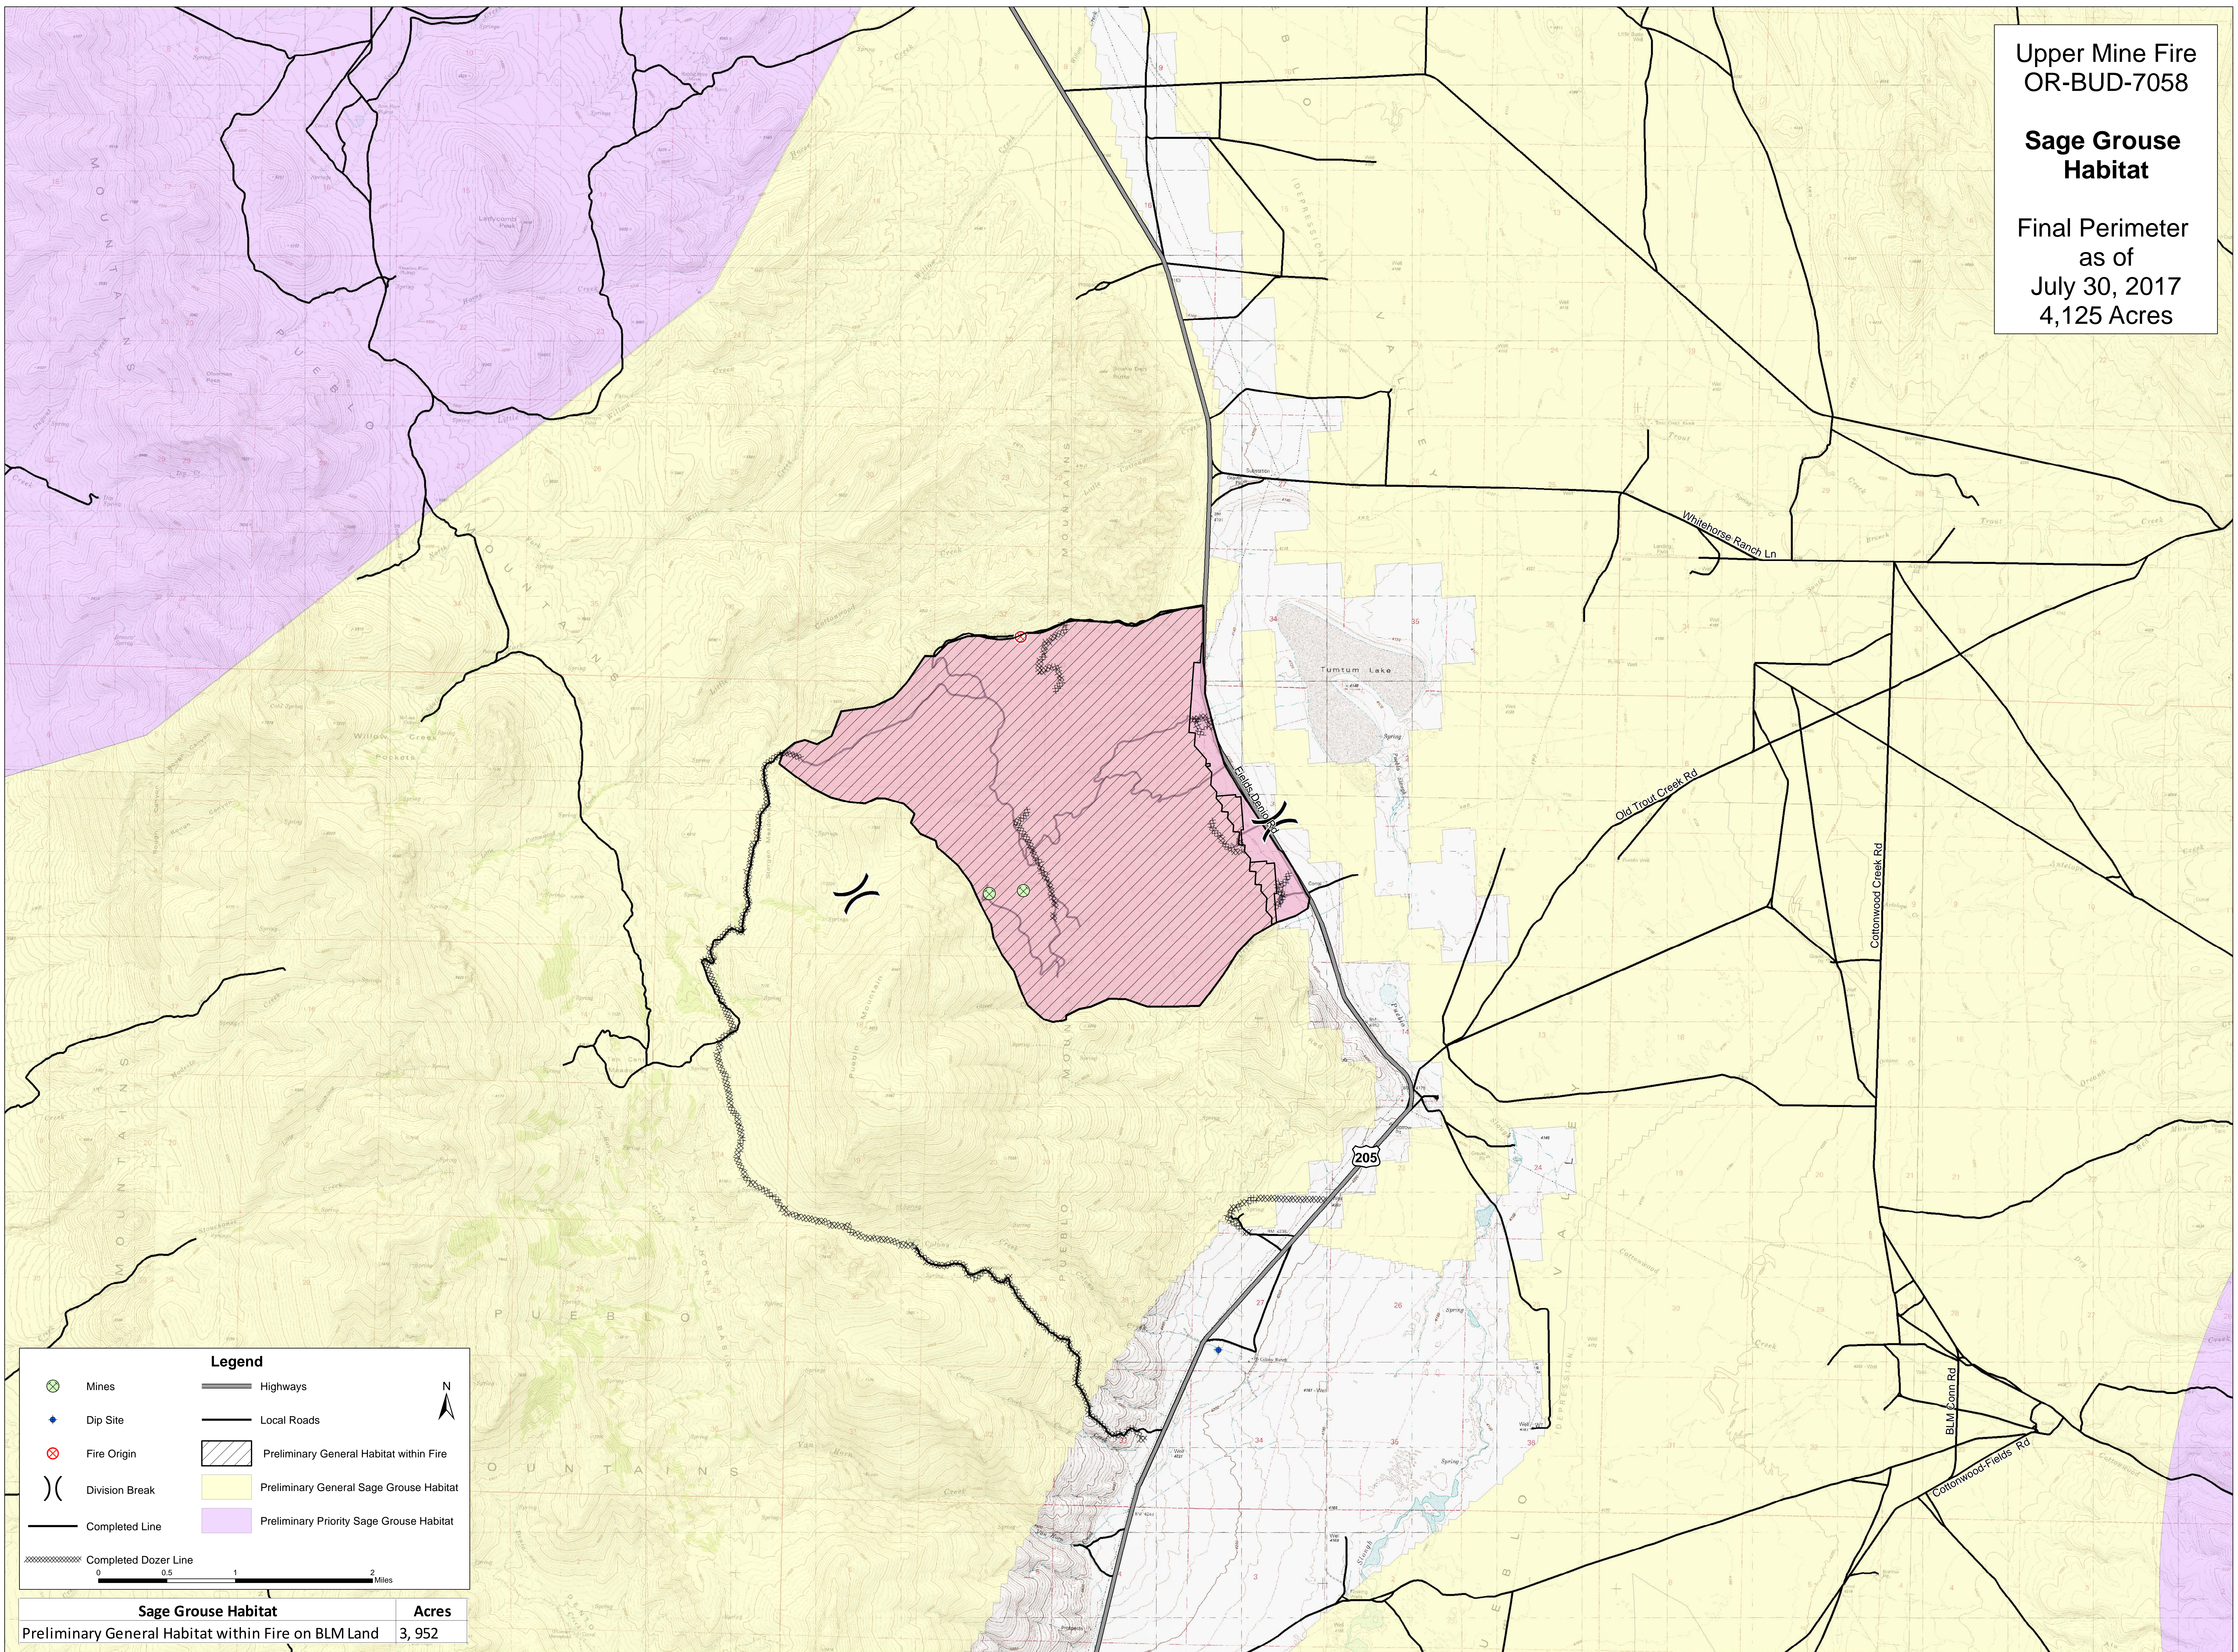

Upper Mine Fire
OR-BUD-7058

**Sage Grouse
Habitat**

Final Perimeter
as of
July 30, 2017
4,125 Acres

Legend

	Mines		Highways
	Dip Site		Local Roads
	Fire Origin		Preliminary General Habitat within Fire
	Division Break		Preliminary General Sage Grouse Habitat
	Completed Line		Preliminary Priority Sage Grouse Habitat
	Completed Dozer Line		

0 0.5 1 2 Miles

Sage Grouse Habitat	Acres
Preliminary General Habitat within Fire on BLM Land	3,952