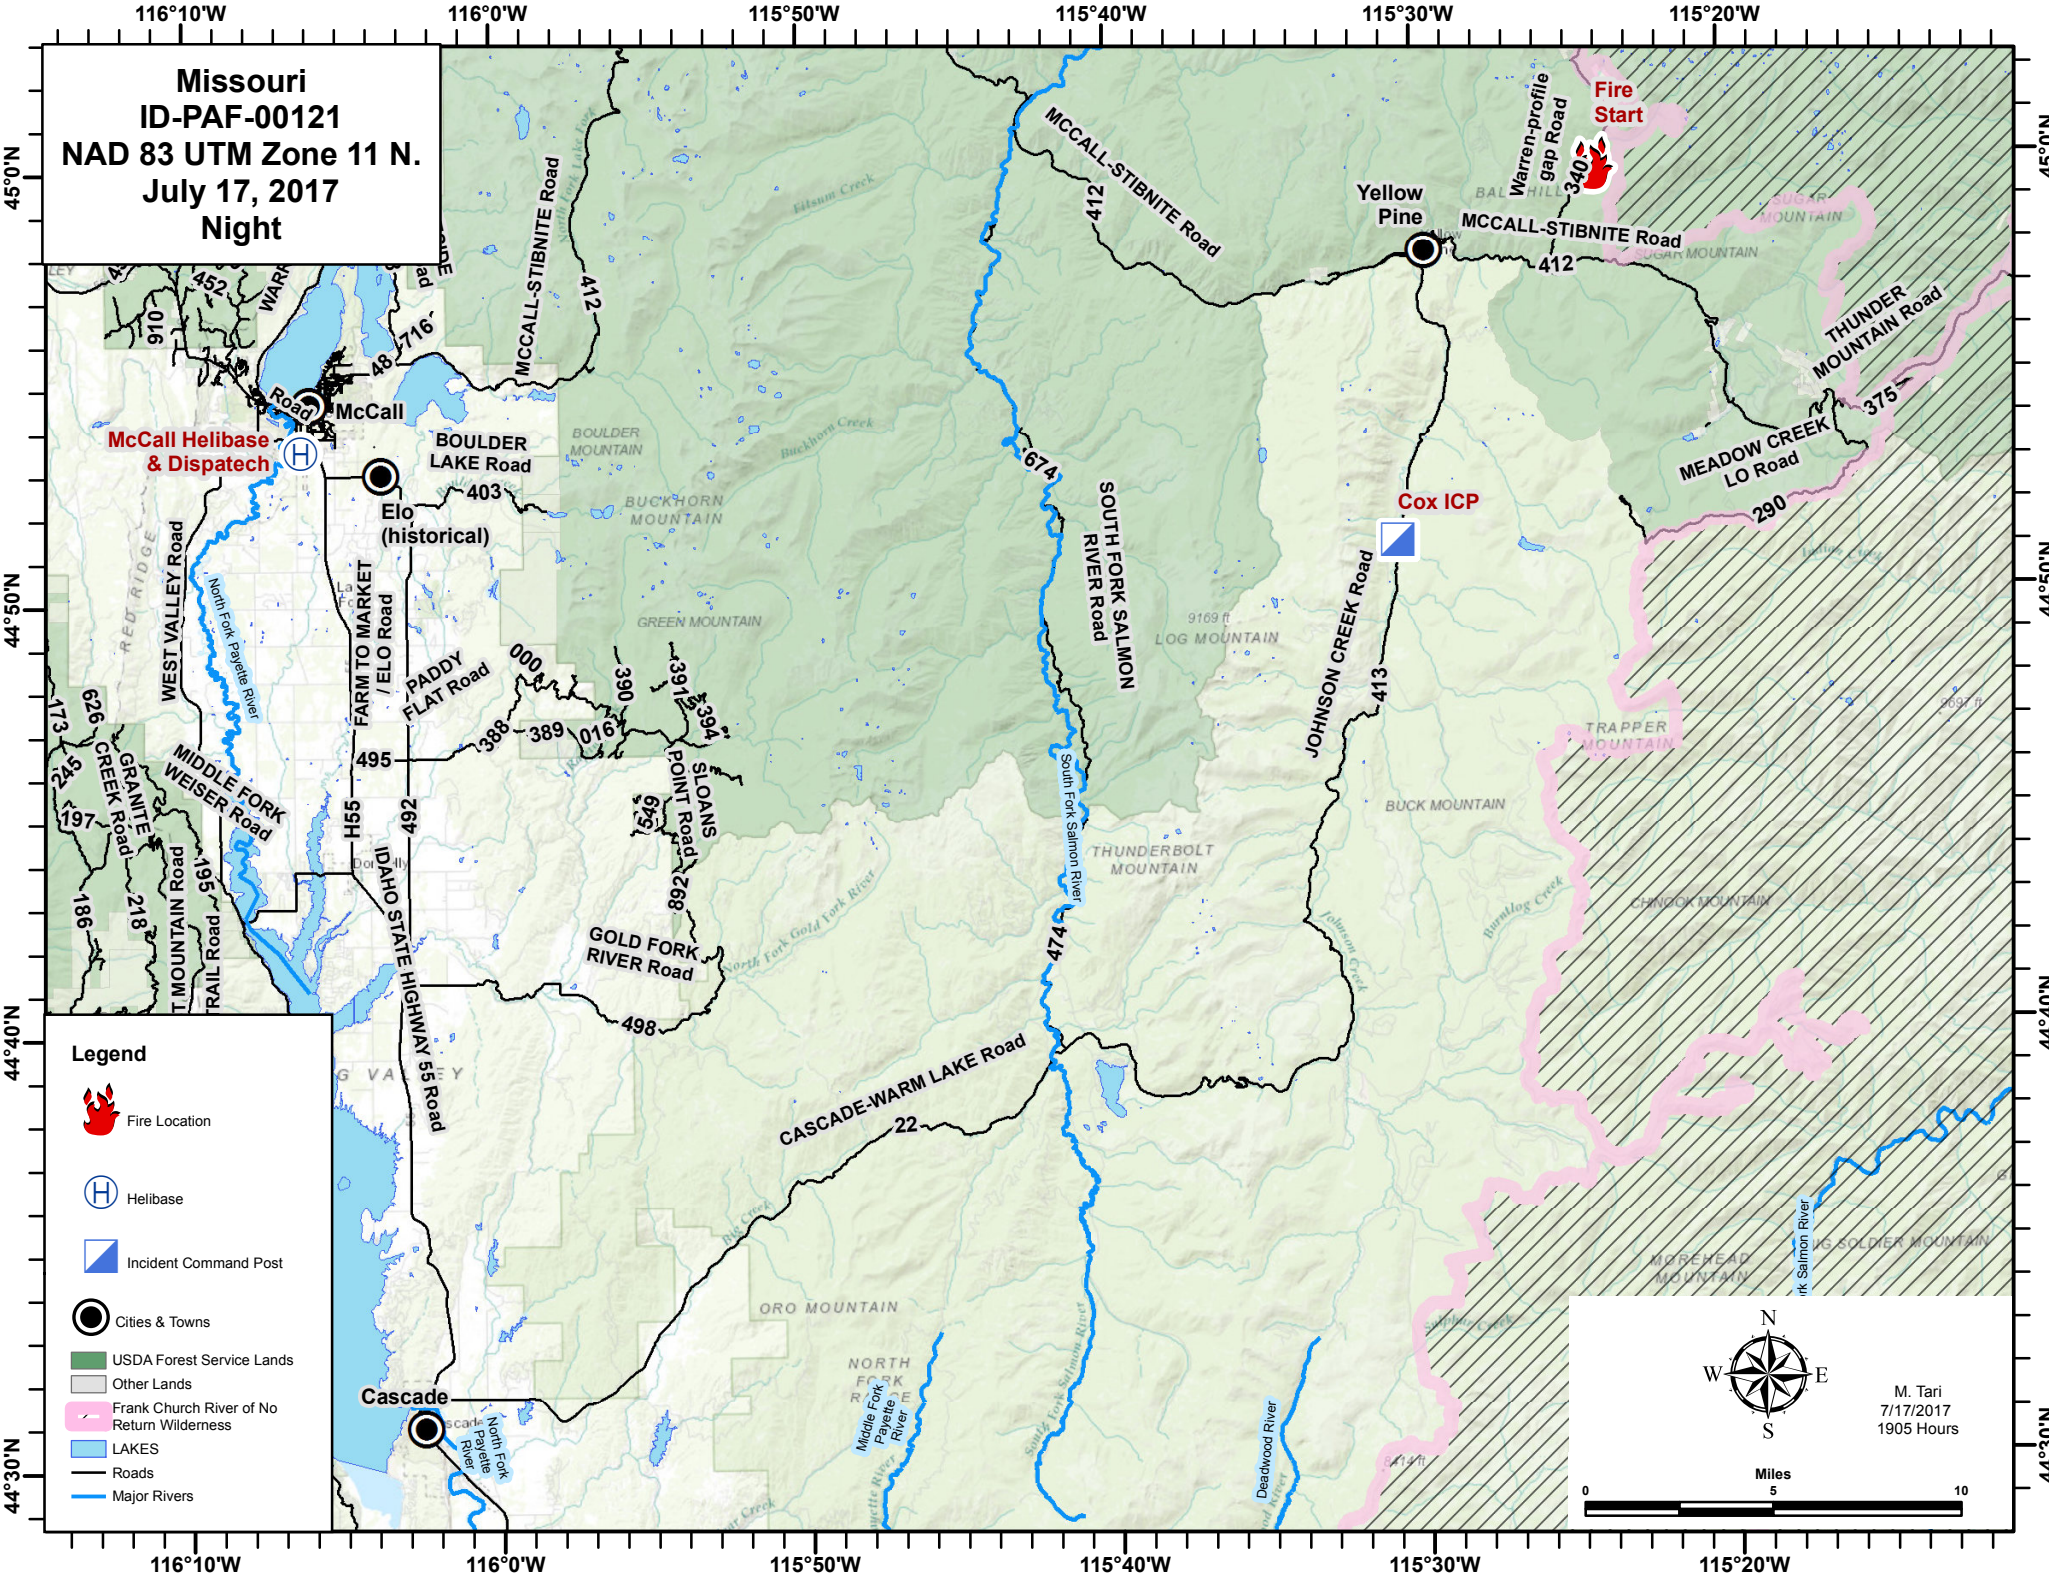

**Missouri**  
**ID-PAF-00121**  
**NAD 83 UTM Zone 11 N.**  
**July 17, 2017**  
**Night**

**Legend**

-  Fire Location
-  Helibase
-  Incident Command Post
-  Cities & Towns
-  USDA Forest Service Lands
-  Other Lands
-  Frank Church River of No Return Wilderness
-  LAKES
-  Roads
-  Major Rivers

  
 M. Tari  
 7/17/2017  
 1905 Hours

Miles  
 0 5 10