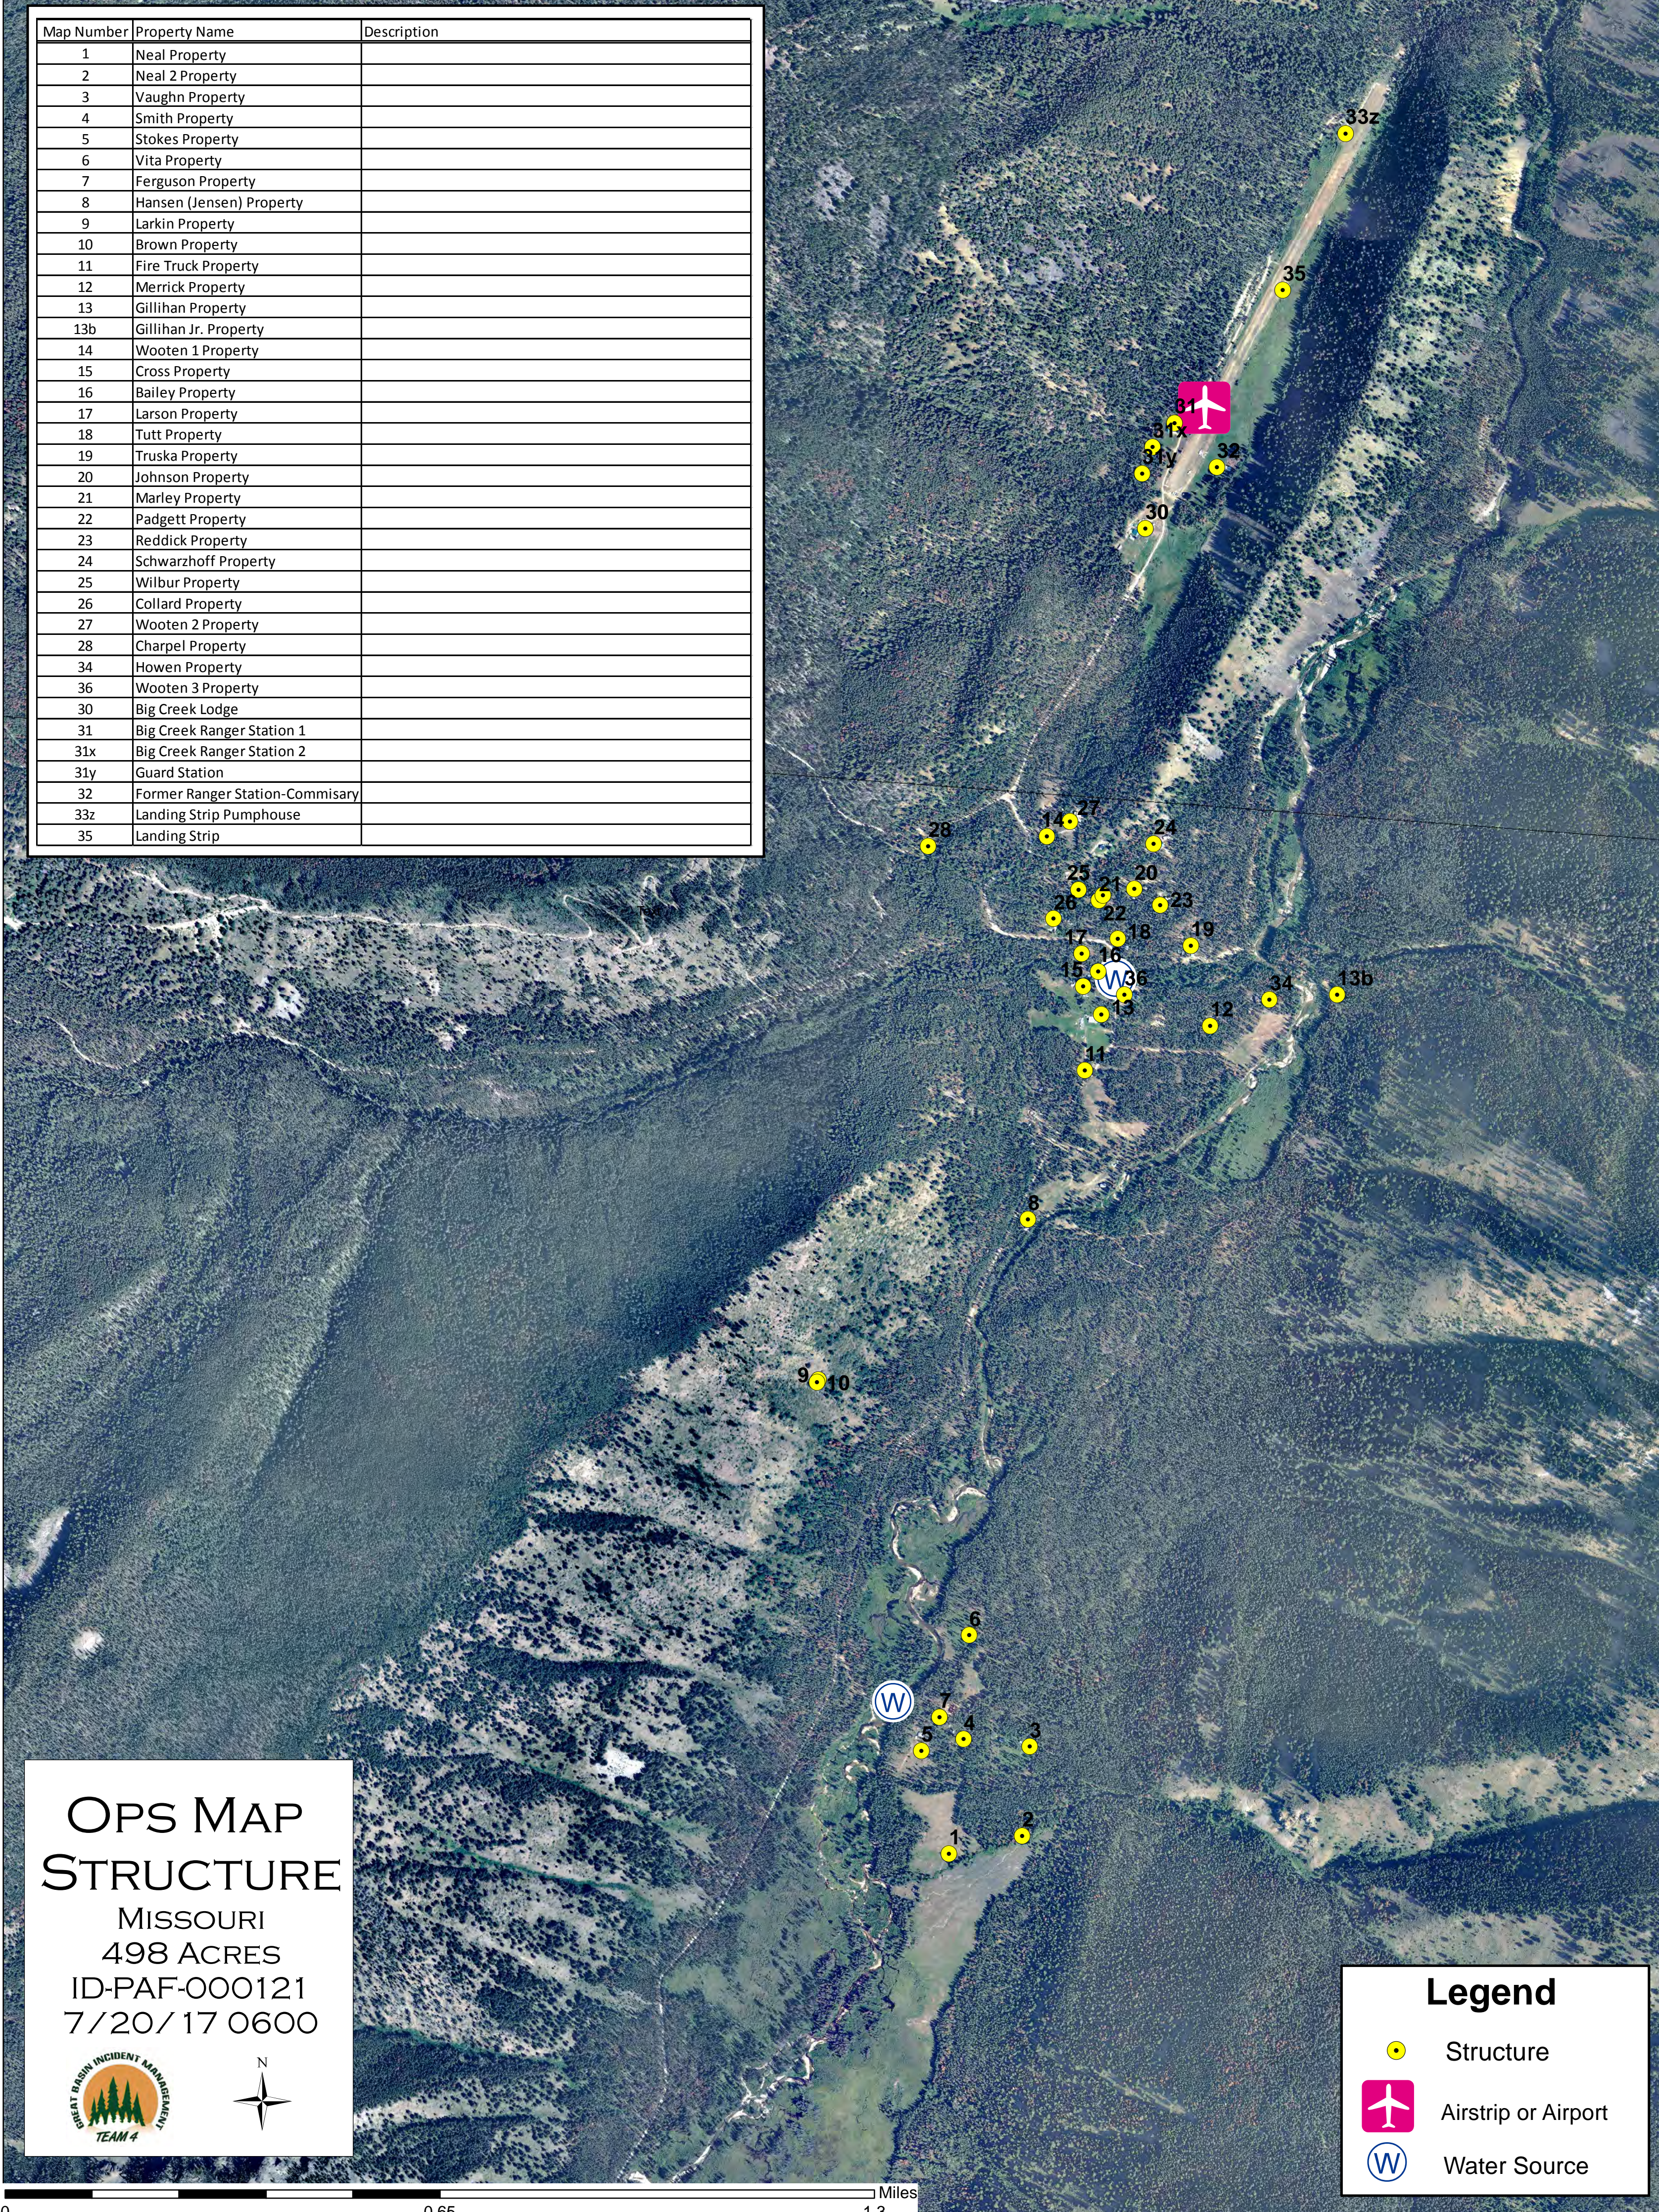

Map Number	Property Name	Description
1	Neal Property	
2	Neal 2 Property	
3	Vaughn Property	
4	Smith Property	
5	Stokes Property	
6	Vita Property	
7	Ferguson Property	
8	Hansen (Jensen) Property	
9	Larkin Property	
10	Brown Property	
11	Fire Truck Property	
12	Merrick Property	
13	Gillihan Property	
13b	Gillihan Jr. Property	
14	Wooten 1 Property	
15	Cross Property	
16	Bailey Property	
17	Larson Property	
18	Tutt Property	
19	Truska Property	
20	Johnson Property	
21	Marley Property	
22	Padgett Property	
23	Reddick Property	
24	Schwarzhoff Property	
25	Wilbur Property	
26	Collard Property	
27	Wooten 2 Property	
28	Charpel Property	
34	Howen Property	
36	Wooten 3 Property	
30	Big Creek Lodge	
31	Big Creek Ranger Station 1	
31x	Big Creek Ranger Station 2	
31y	Guard Station	
32	Former Ranger Station-Commisary	
33z	Landing Strip Pumphouse	
35	Landing Strip	

**OPS MAP**  
**STRUCTURE**  
 MISSOURI  
 498 ACRES  
 ID-PAF-000121  
 7/20/17 0600

**Legend**

-  Structure
-  Airstrip or Airport
-  Water Source

0 0.65 1.3 Miles