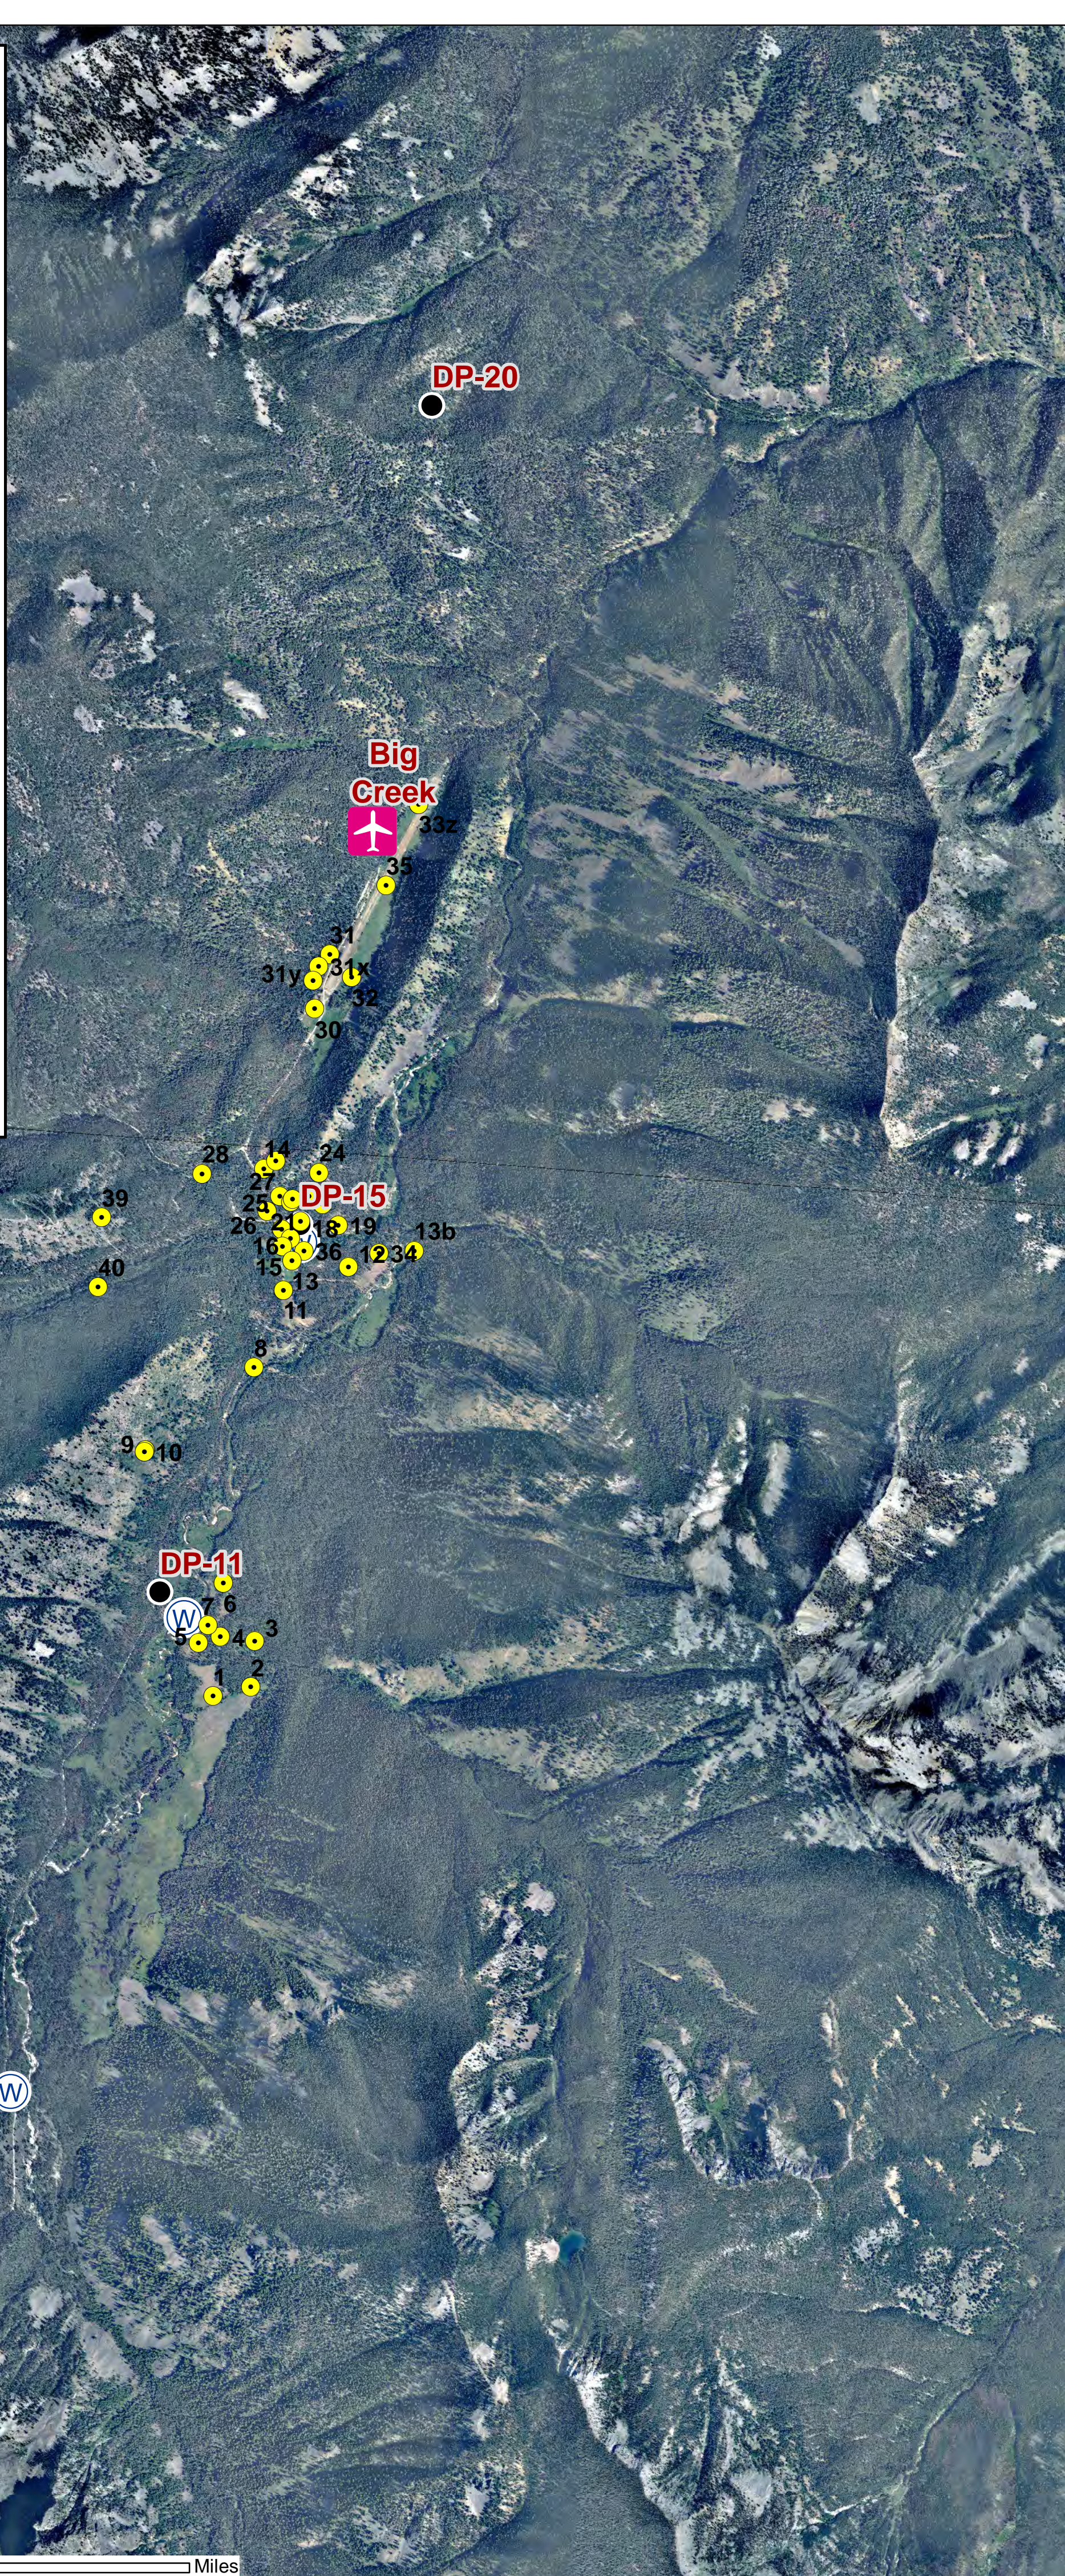

Map Number	Property Name	Description
1	Neal Property	
2	Neal 2 Property	
3	Vaughn Property	
4	Smith Property	
5	Stokes Property	
6	Vita Property	
7	Ferguson Property	
8	Hansen (Jensen) Property	
9	Larkin Property	
10	Brown Property	
11	Fire Truck Property	
12	Merrick Property	
13	Gillihan Property	
13b	Gillihan Jr. Property	
14	Wooten 1 Property	
15	Cross Property	
16	Bailey Property	
17	Larson Property	
18	Tutt Property	
19	Truska Property	
20	Johnson Property	
21	Marley Property	
22	Padgett Property	
23	Reddick Property	
24	Schwarzhoff Property	
25	Wilbur Property	
26	Collard Property	
27	Wooten 2 Property	
28	Charpel Property	
34	Howen Property	
36	Wooten 3 Property	
30	Big Creek Lodge	
31	Big Creek Ranger Station 1	
31x	Big Creek Ranger Station 2	
31y	Guard Station	
32	Former Ranger Station-Commisary	
33z	Landing Strip Pumphouse	
35	Landing Strip	
37		
37b		
38		
38b		
39	Old Magazine Shed	
40	Sunday Mine Ruins	

38b
38

Legend

- Structure
- Airstrip or Airport
- Drop Point
- Water Source

OPS MAP
STRUCTURE
MISSOURI
498 ACRES
ID-PAF-000121
7/20/17 0600