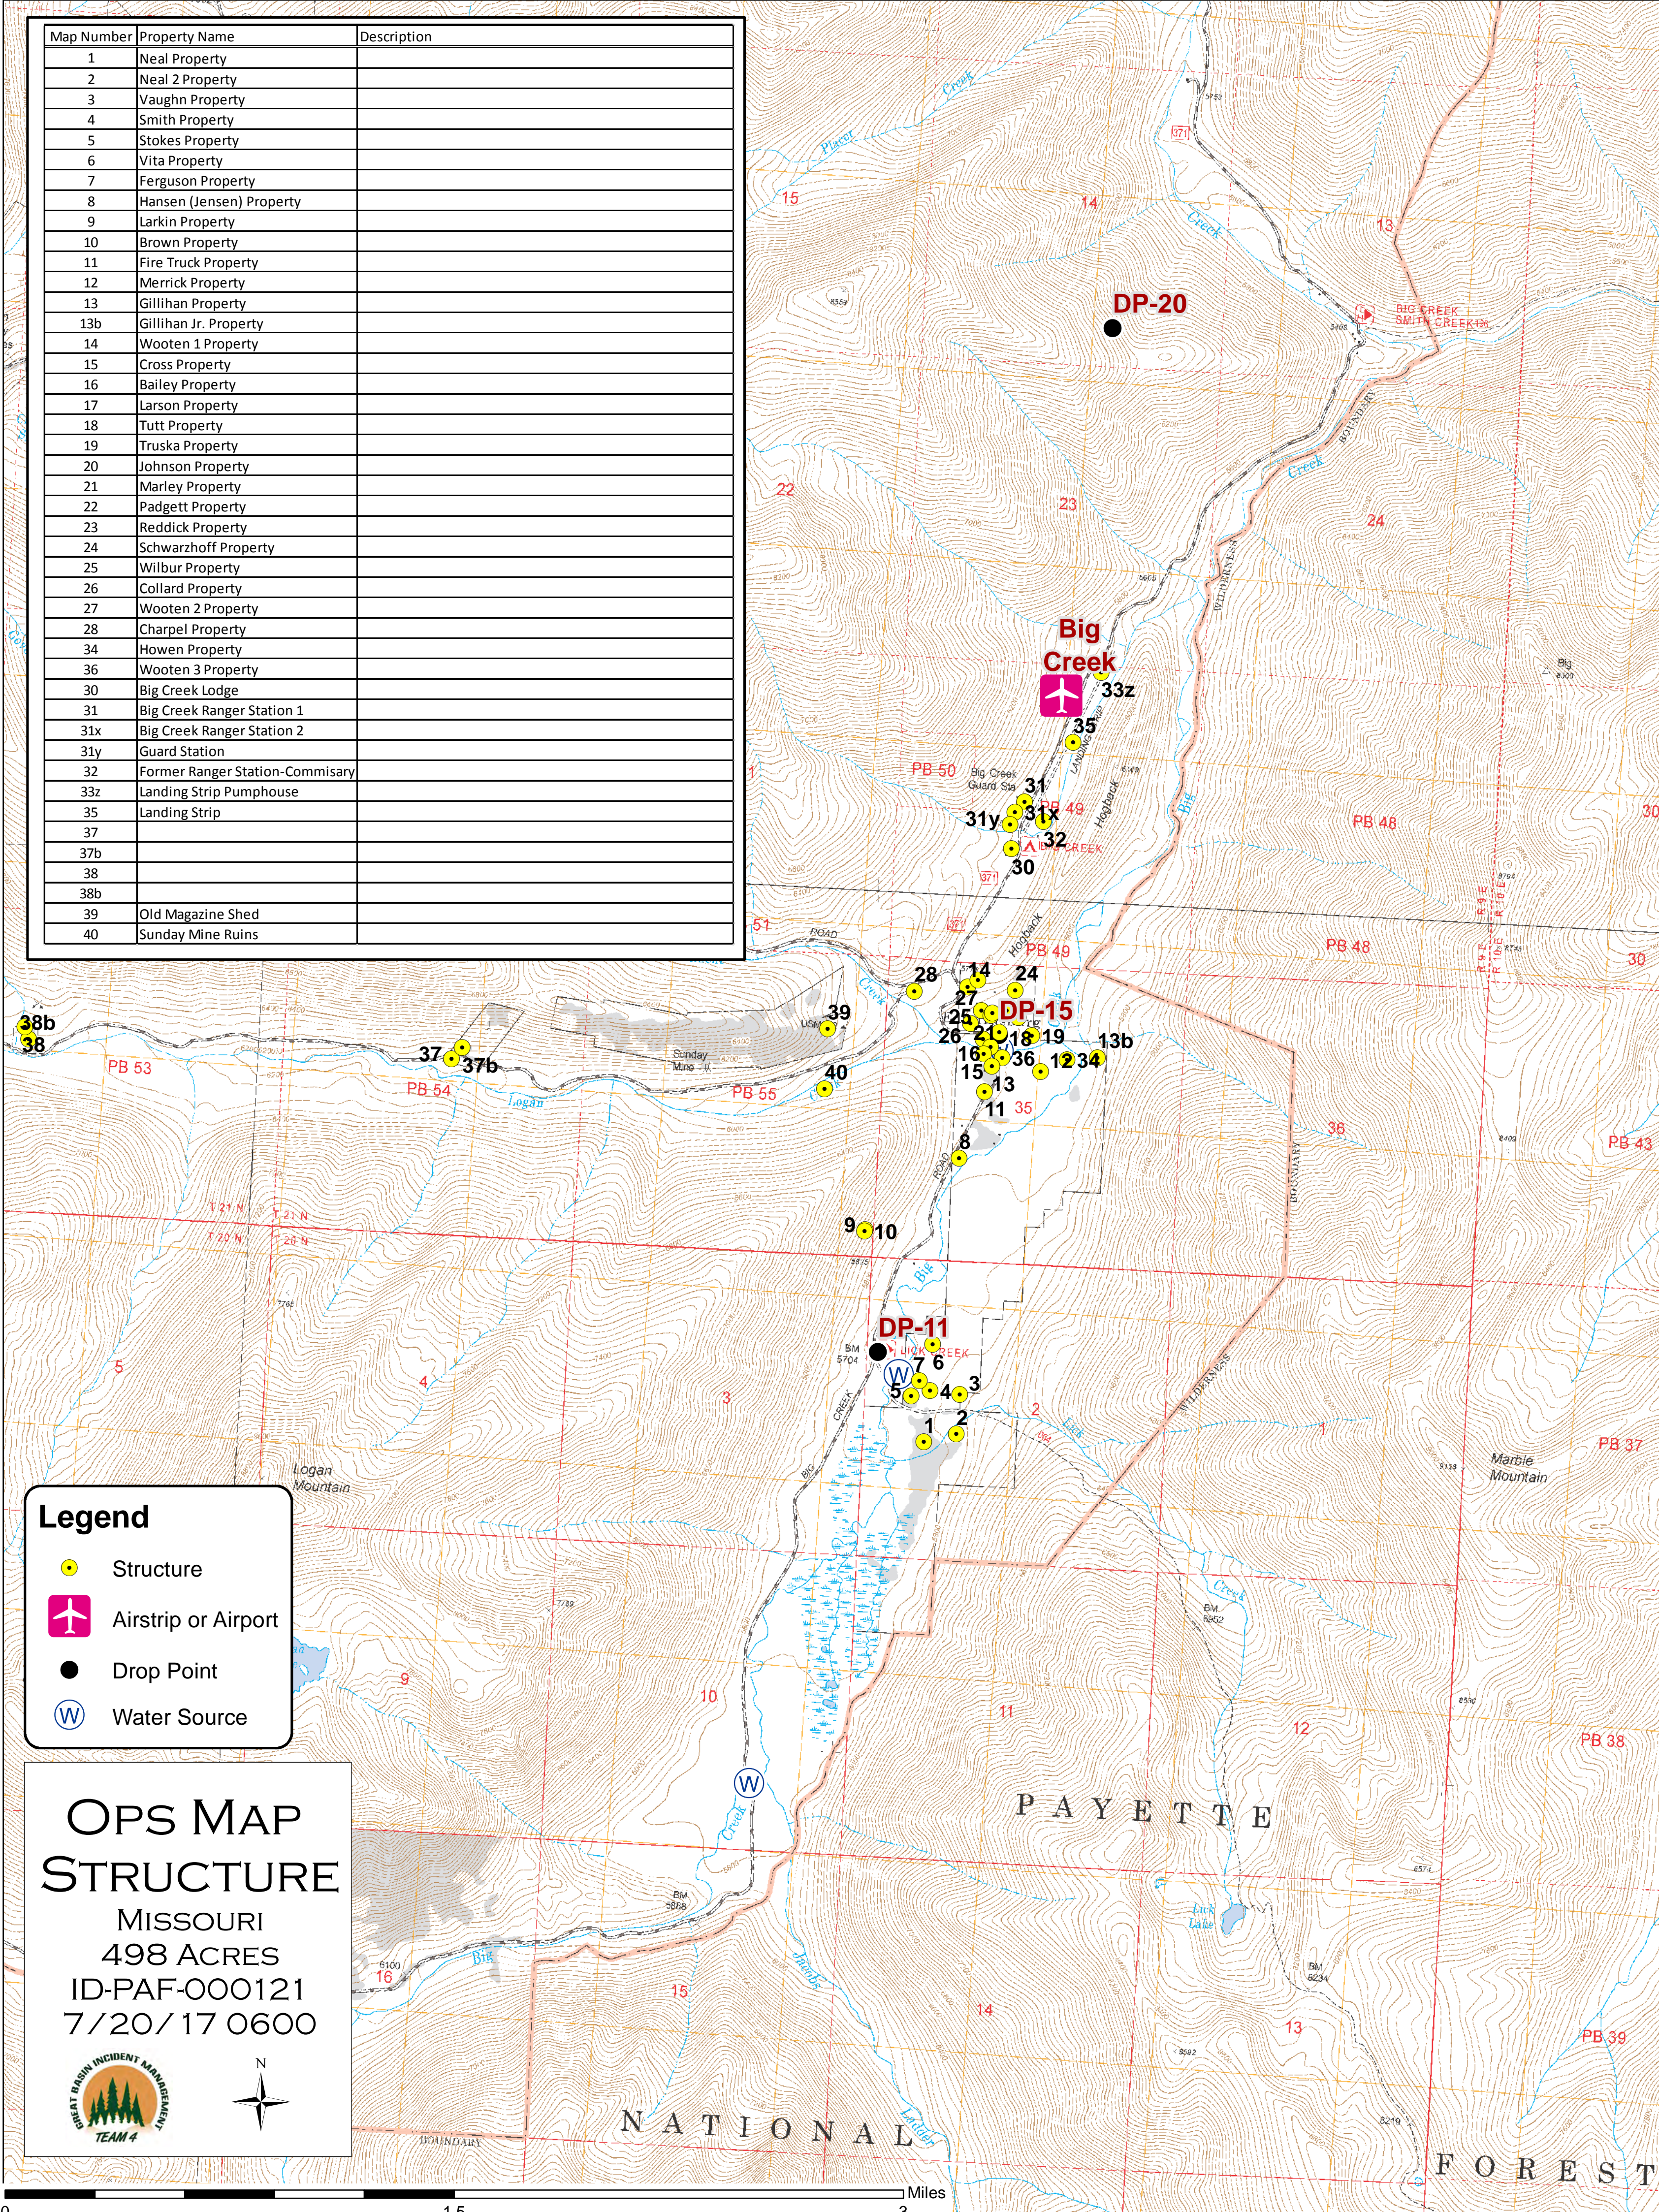

Map Number	Property Name	Description
1	Neal Property	
2	Neal 2 Property	
3	Vaughn Property	
4	Smith Property	
5	Stokes Property	
6	Vita Property	
7	Ferguson Property	
8	Hansen (Jensen) Property	
9	Larkin Property	
10	Brown Property	
11	Fire Truck Property	
12	Merrick Property	
13	Gillihan Property	
13b	Gillihan Jr. Property	
14	Wooten 1 Property	
15	Cross Property	
16	Bailey Property	
17	Larson Property	
18	Tutt Property	
19	Truska Property	
20	Johnson Property	
21	Marley Property	
22	Padgett Property	
23	Reddick Property	
24	Schwarzhoff Property	
25	Wilbur Property	
26	Collard Property	
27	Wooten 2 Property	
28	Chapel Property	
34	Howen Property	
36	Wooten 3 Property	
30	Big Creek Lodge	
31	Big Creek Ranger Station 1	
31x	Big Creek Ranger Station 2	
31y	Guard Station	
32	Former Ranger Station-Commissary	
33z	Landing Strip Pumphouse	
35	Landing Strip	
37		
37b		
38		
38b		
39	Old Magazine Shed	
40	Sunday Mine Ruins	

Legend

-  Structure
-  Airstrip or Airport
-  Drop Point
-  Water Source

OPS MAP
STRUCTURE
 MISSOURI
 498 ACRES
 ID-PAF-000121
 7/20/17 0600