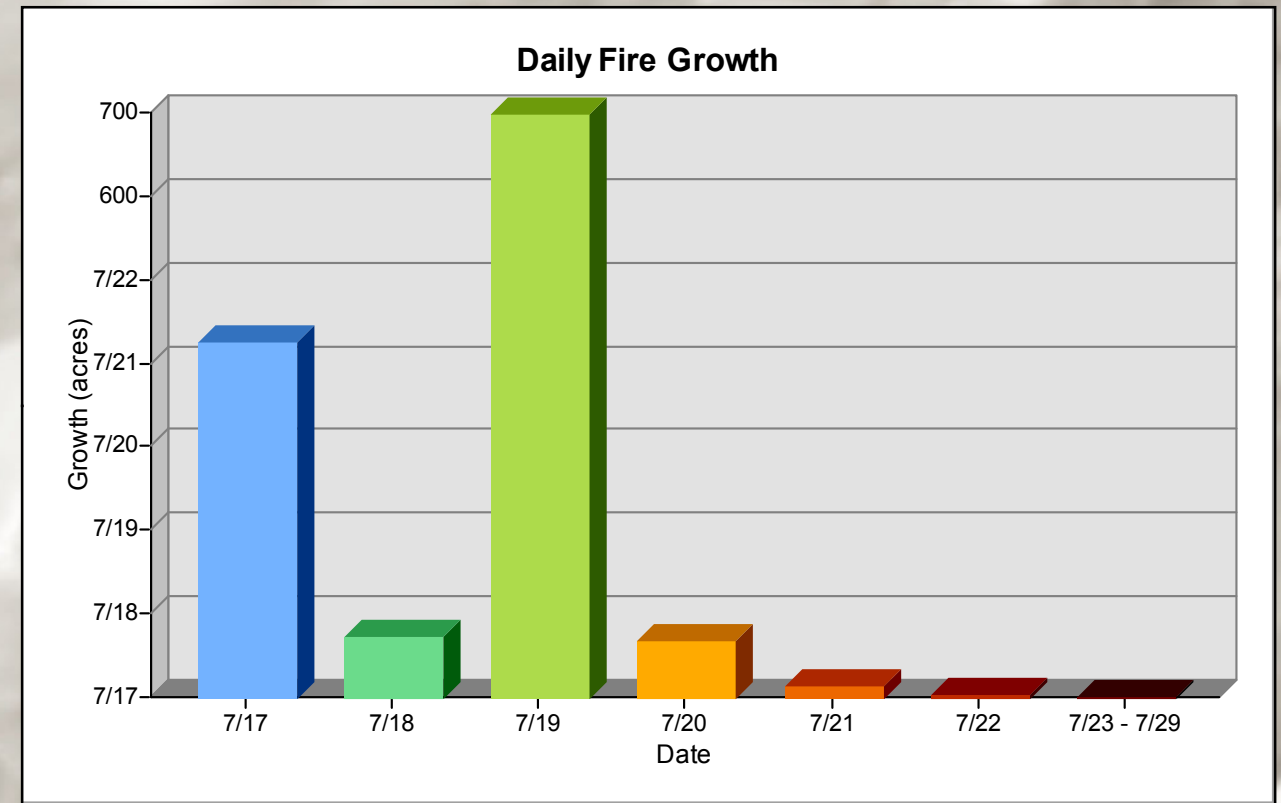

 FIRE ORIGIN

FIRE PROGRESSION

	7/17:	425 ACRES TOTAL
	7/18:	73 ACRES GROWTH - 498 ACRES TOTAL
	7/19:	696 ACRES GROWTH - 1,194 ACRES TOTAL
	7/20:	68 ACRES GROWTH - 1,262 ACRES TOTAL
	7/21:	14 ACRES GROWTH - 1,276 ACRES TOTAL
	7/22:	1 ACRE GROWTH - 1,277 ACRES TOTAL
	7/23 - 7/29:	NO GROWTH - 1,277 ACRES TOTAL

0 0.25 0.5 1 MILES

MISSOURI FIRE

FIRE PROGRESSION AT TRANSITION - 1,277 ACRES
JULY 30, 2017 0600