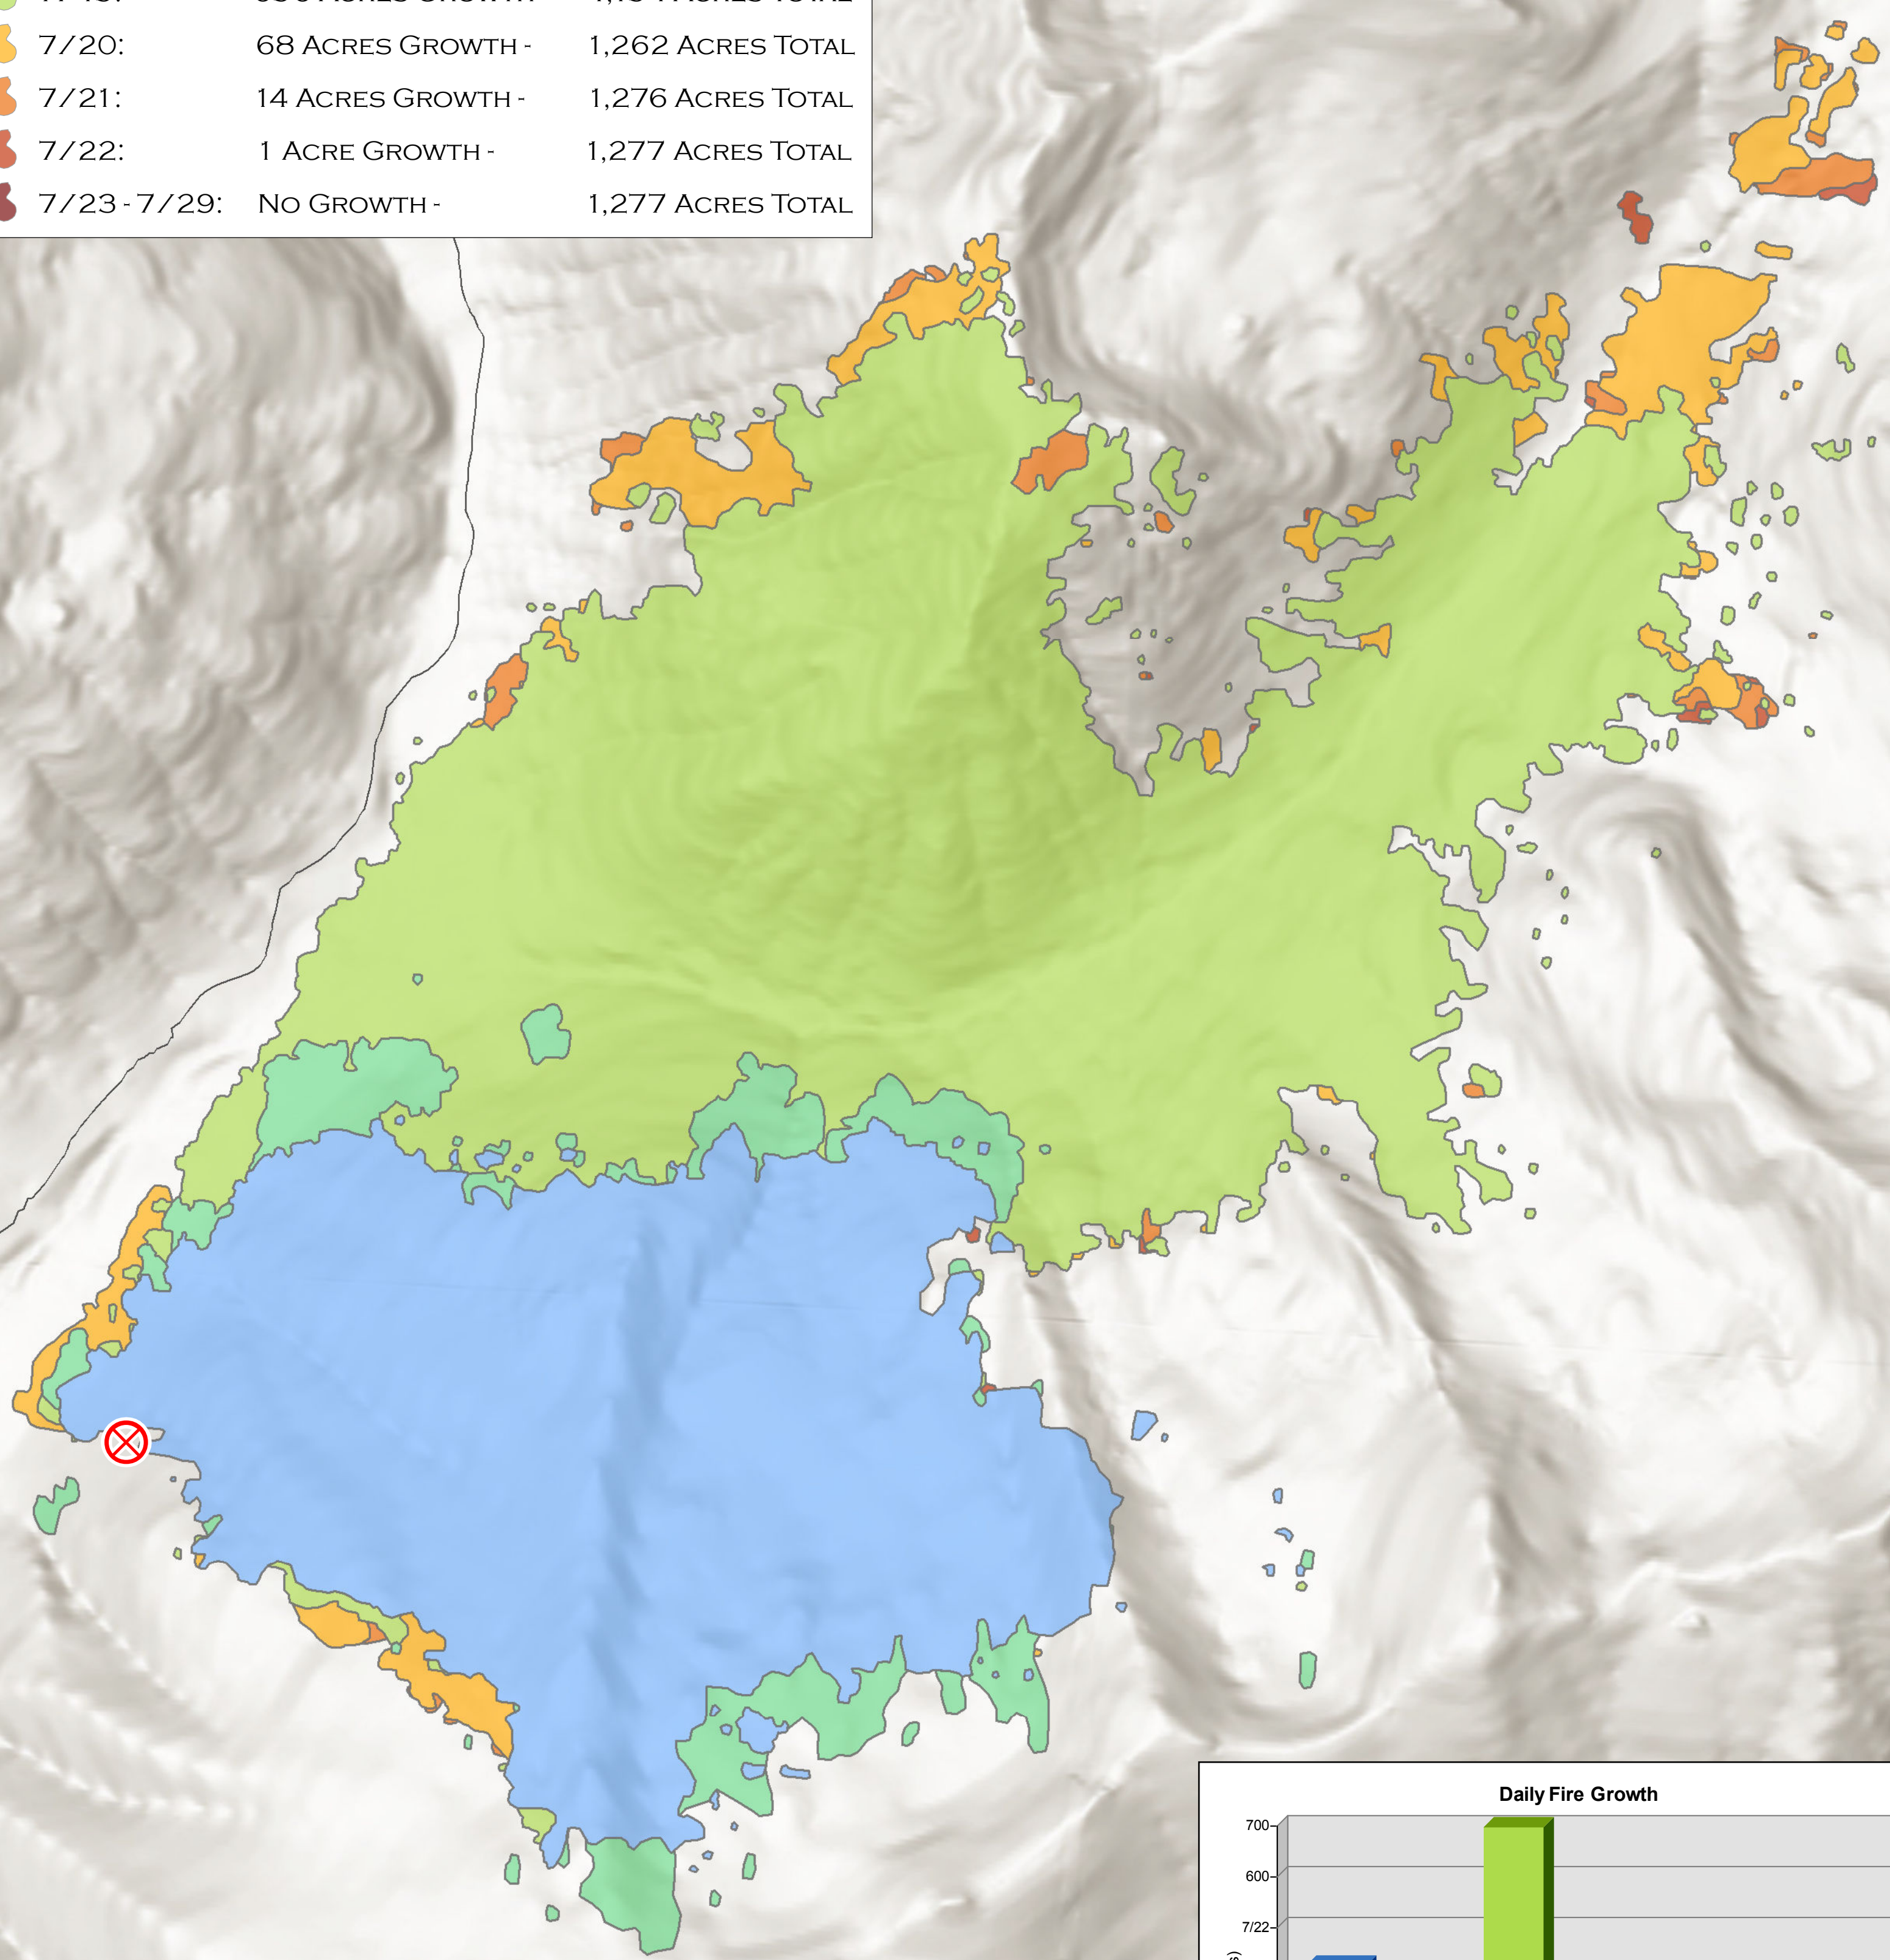

 FIRE ORIGIN

FIRE PROGRESSION

	7/17:	425 ACRES TOTAL
	7/18:	73 ACRES GROWTH - 498 ACRES TOTAL
	7/19:	696 ACRES GROWTH - 1,194 ACRES TOTAL
	7/20:	68 ACRES GROWTH - 1,262 ACRES TOTAL
	7/21:	14 ACRES GROWTH - 1,276 ACRES TOTAL
	7/22:	1 ACRE GROWTH - 1,277 ACRES TOTAL
	7/23 - 7/29:	NO GROWTH - 1,277 ACRES TOTAL

0 0.25 0.5 1 MILES

MISSOURI FIRE

FIRE PROGRESSION AT TRANSITION - 1,277 ACRES
JULY 30, 2017 0600