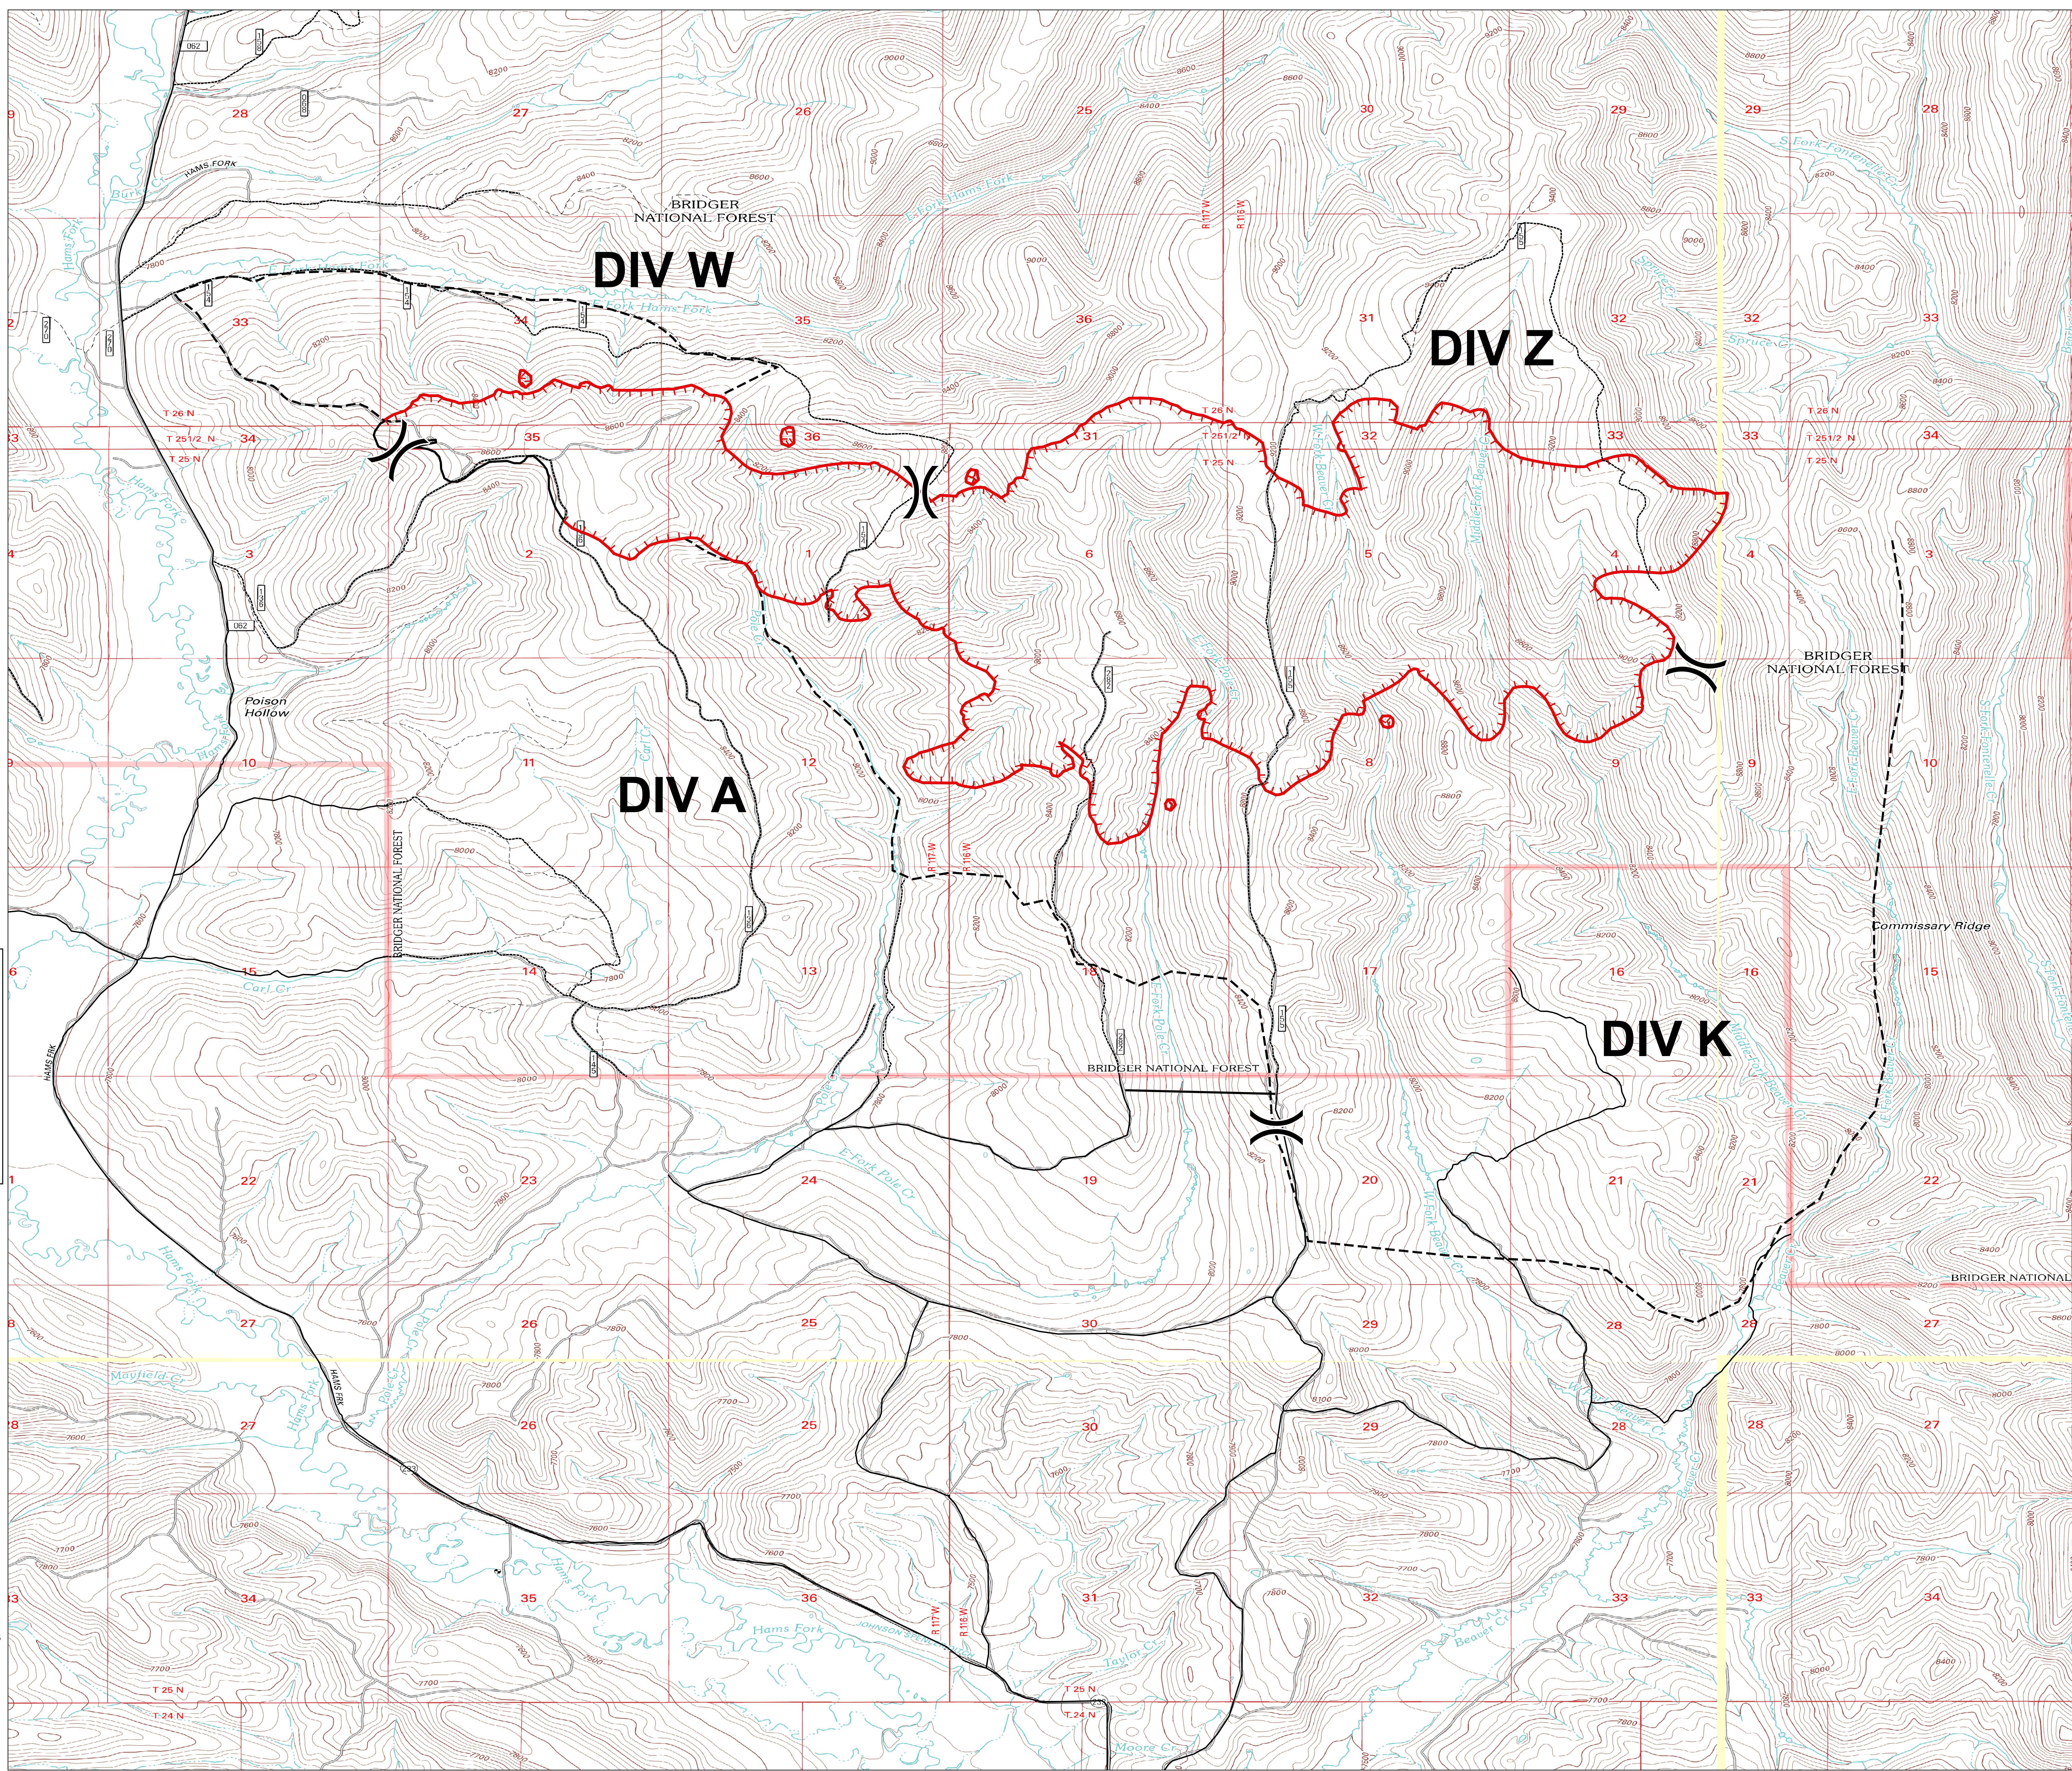

Public Information
Pole Creek
WY-BTF-001706
8/13/2017

3,027 acres
as of 08/12/2017 at 1155

Legend

- (X) Division Break
- Uncontrolled Fire Edge
- Completed Line
- - - Planned Fire Line
- HIGH CLEARANCE ROAD
- ALL VEHICLE ROAD

UTM 11N, NAD83
8132017.002 NIS