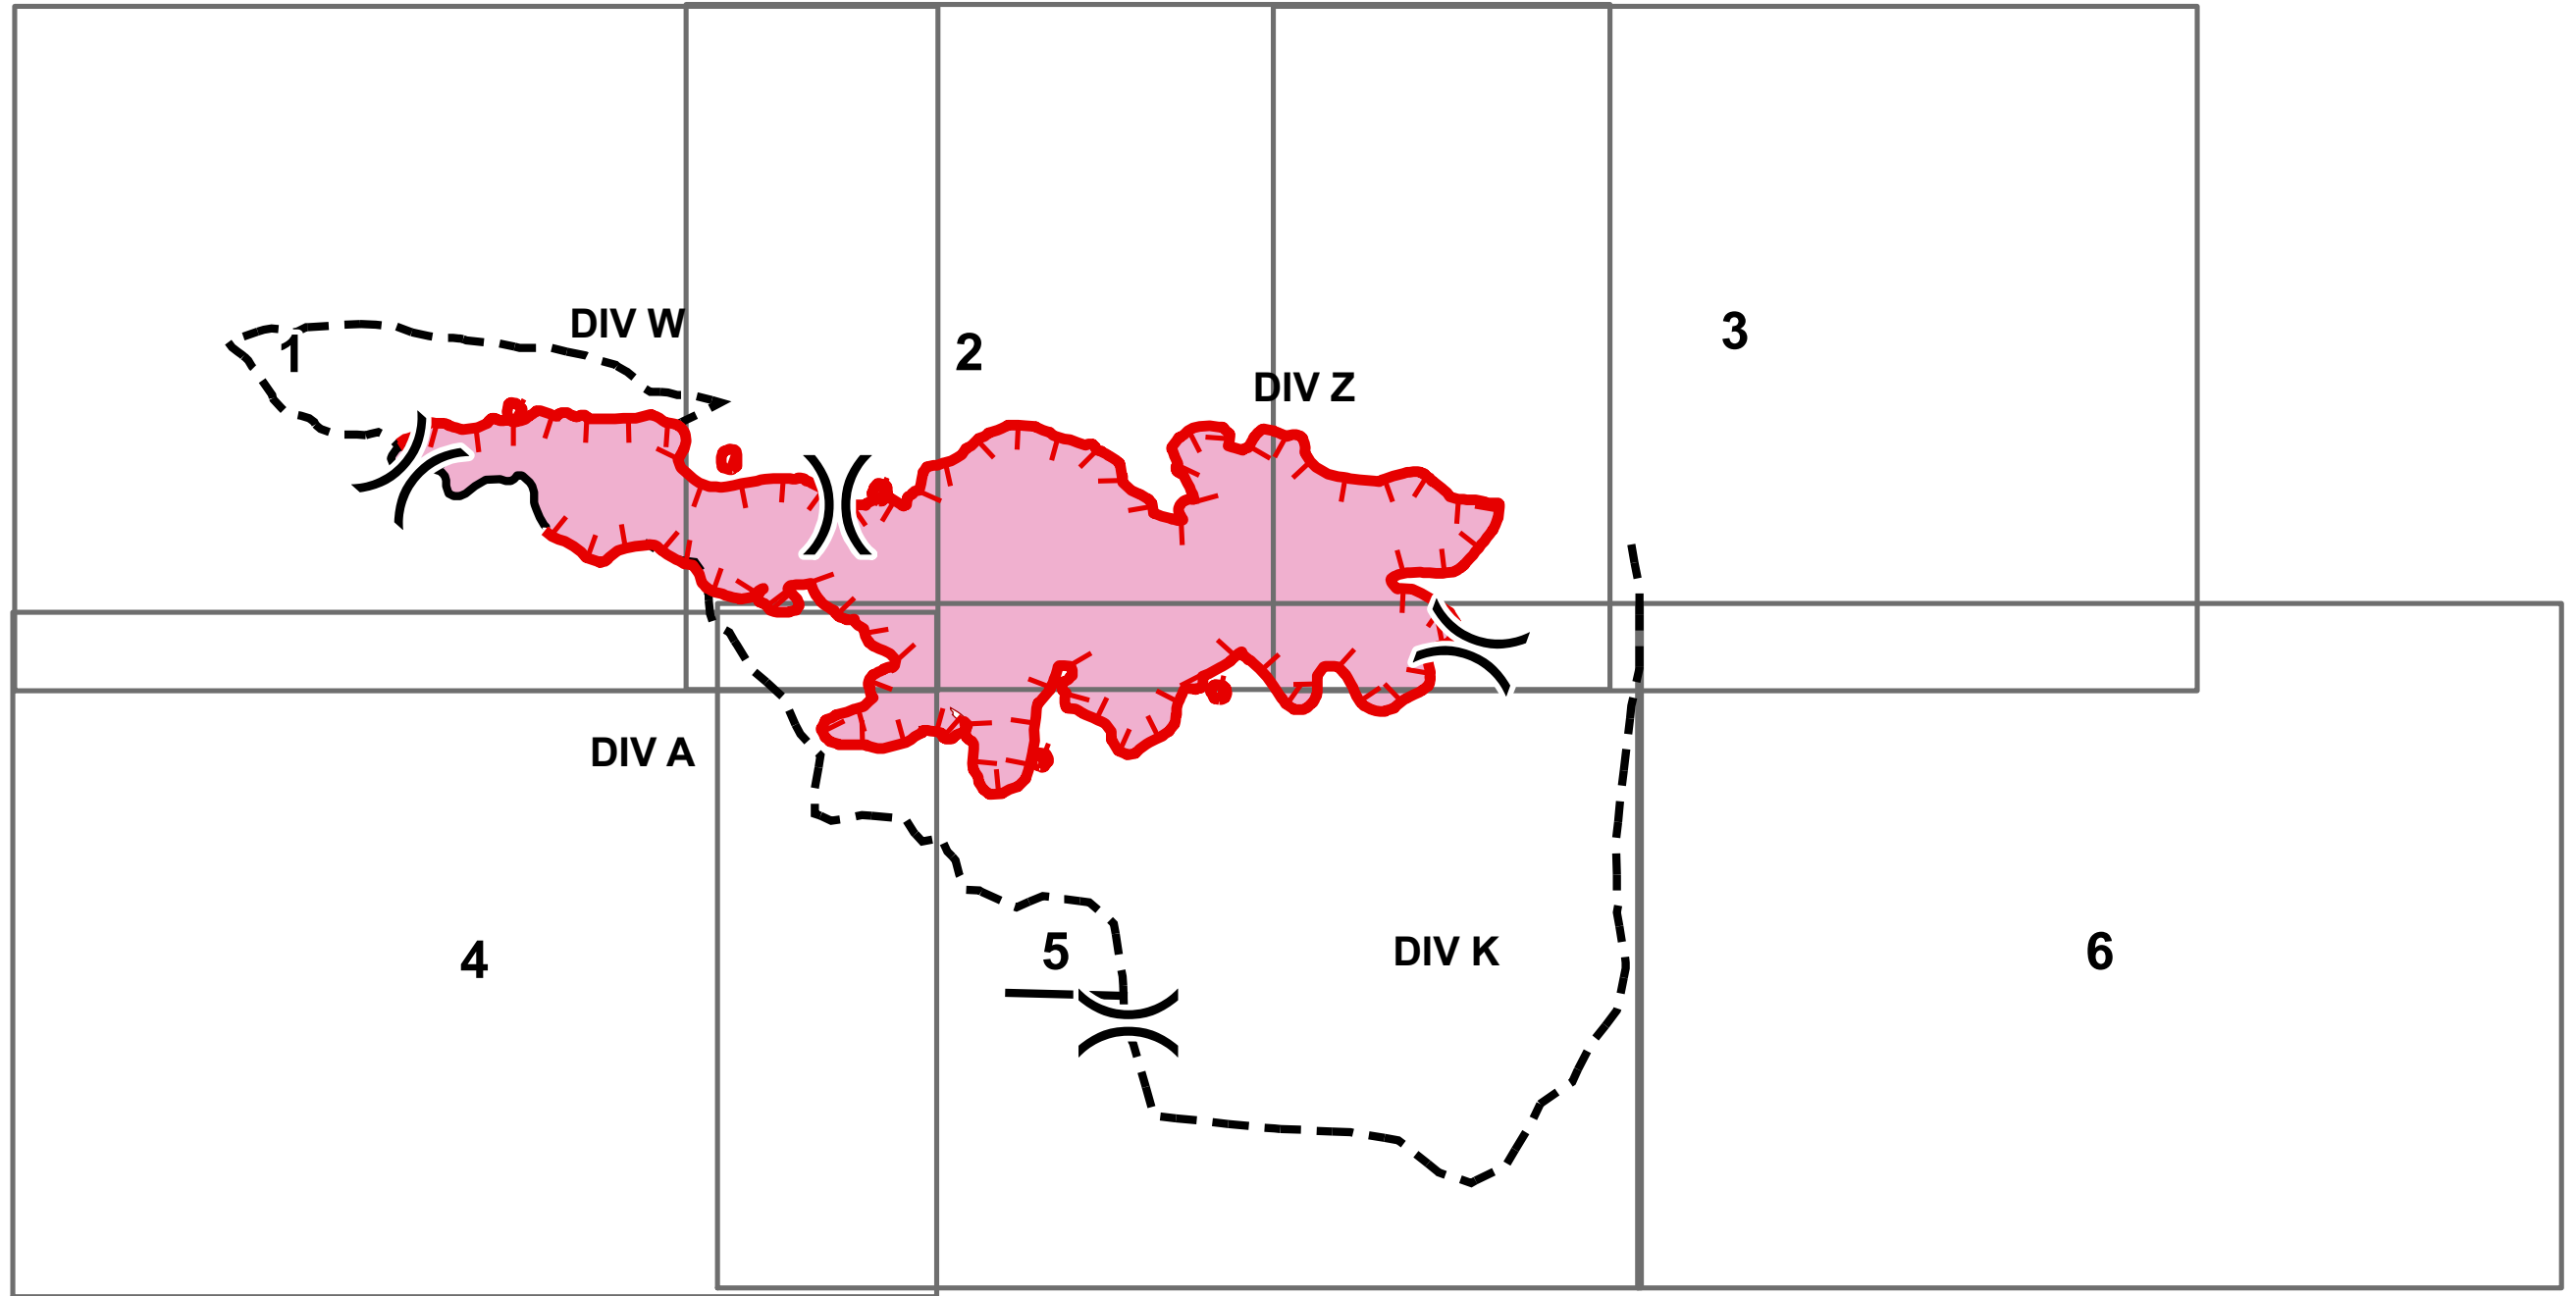

IAP
Pole Creek
WY-BTF001706
08/13/2017
3,027 acres
as of 08/12/17 1155 HRS

Legend

-  Uncontrolled Fire Edge
-  Completed Line
-  Planned Fire Line
-  Division Break
-  iap_index
-  Fire Area

0 0.75 1.5
Miles