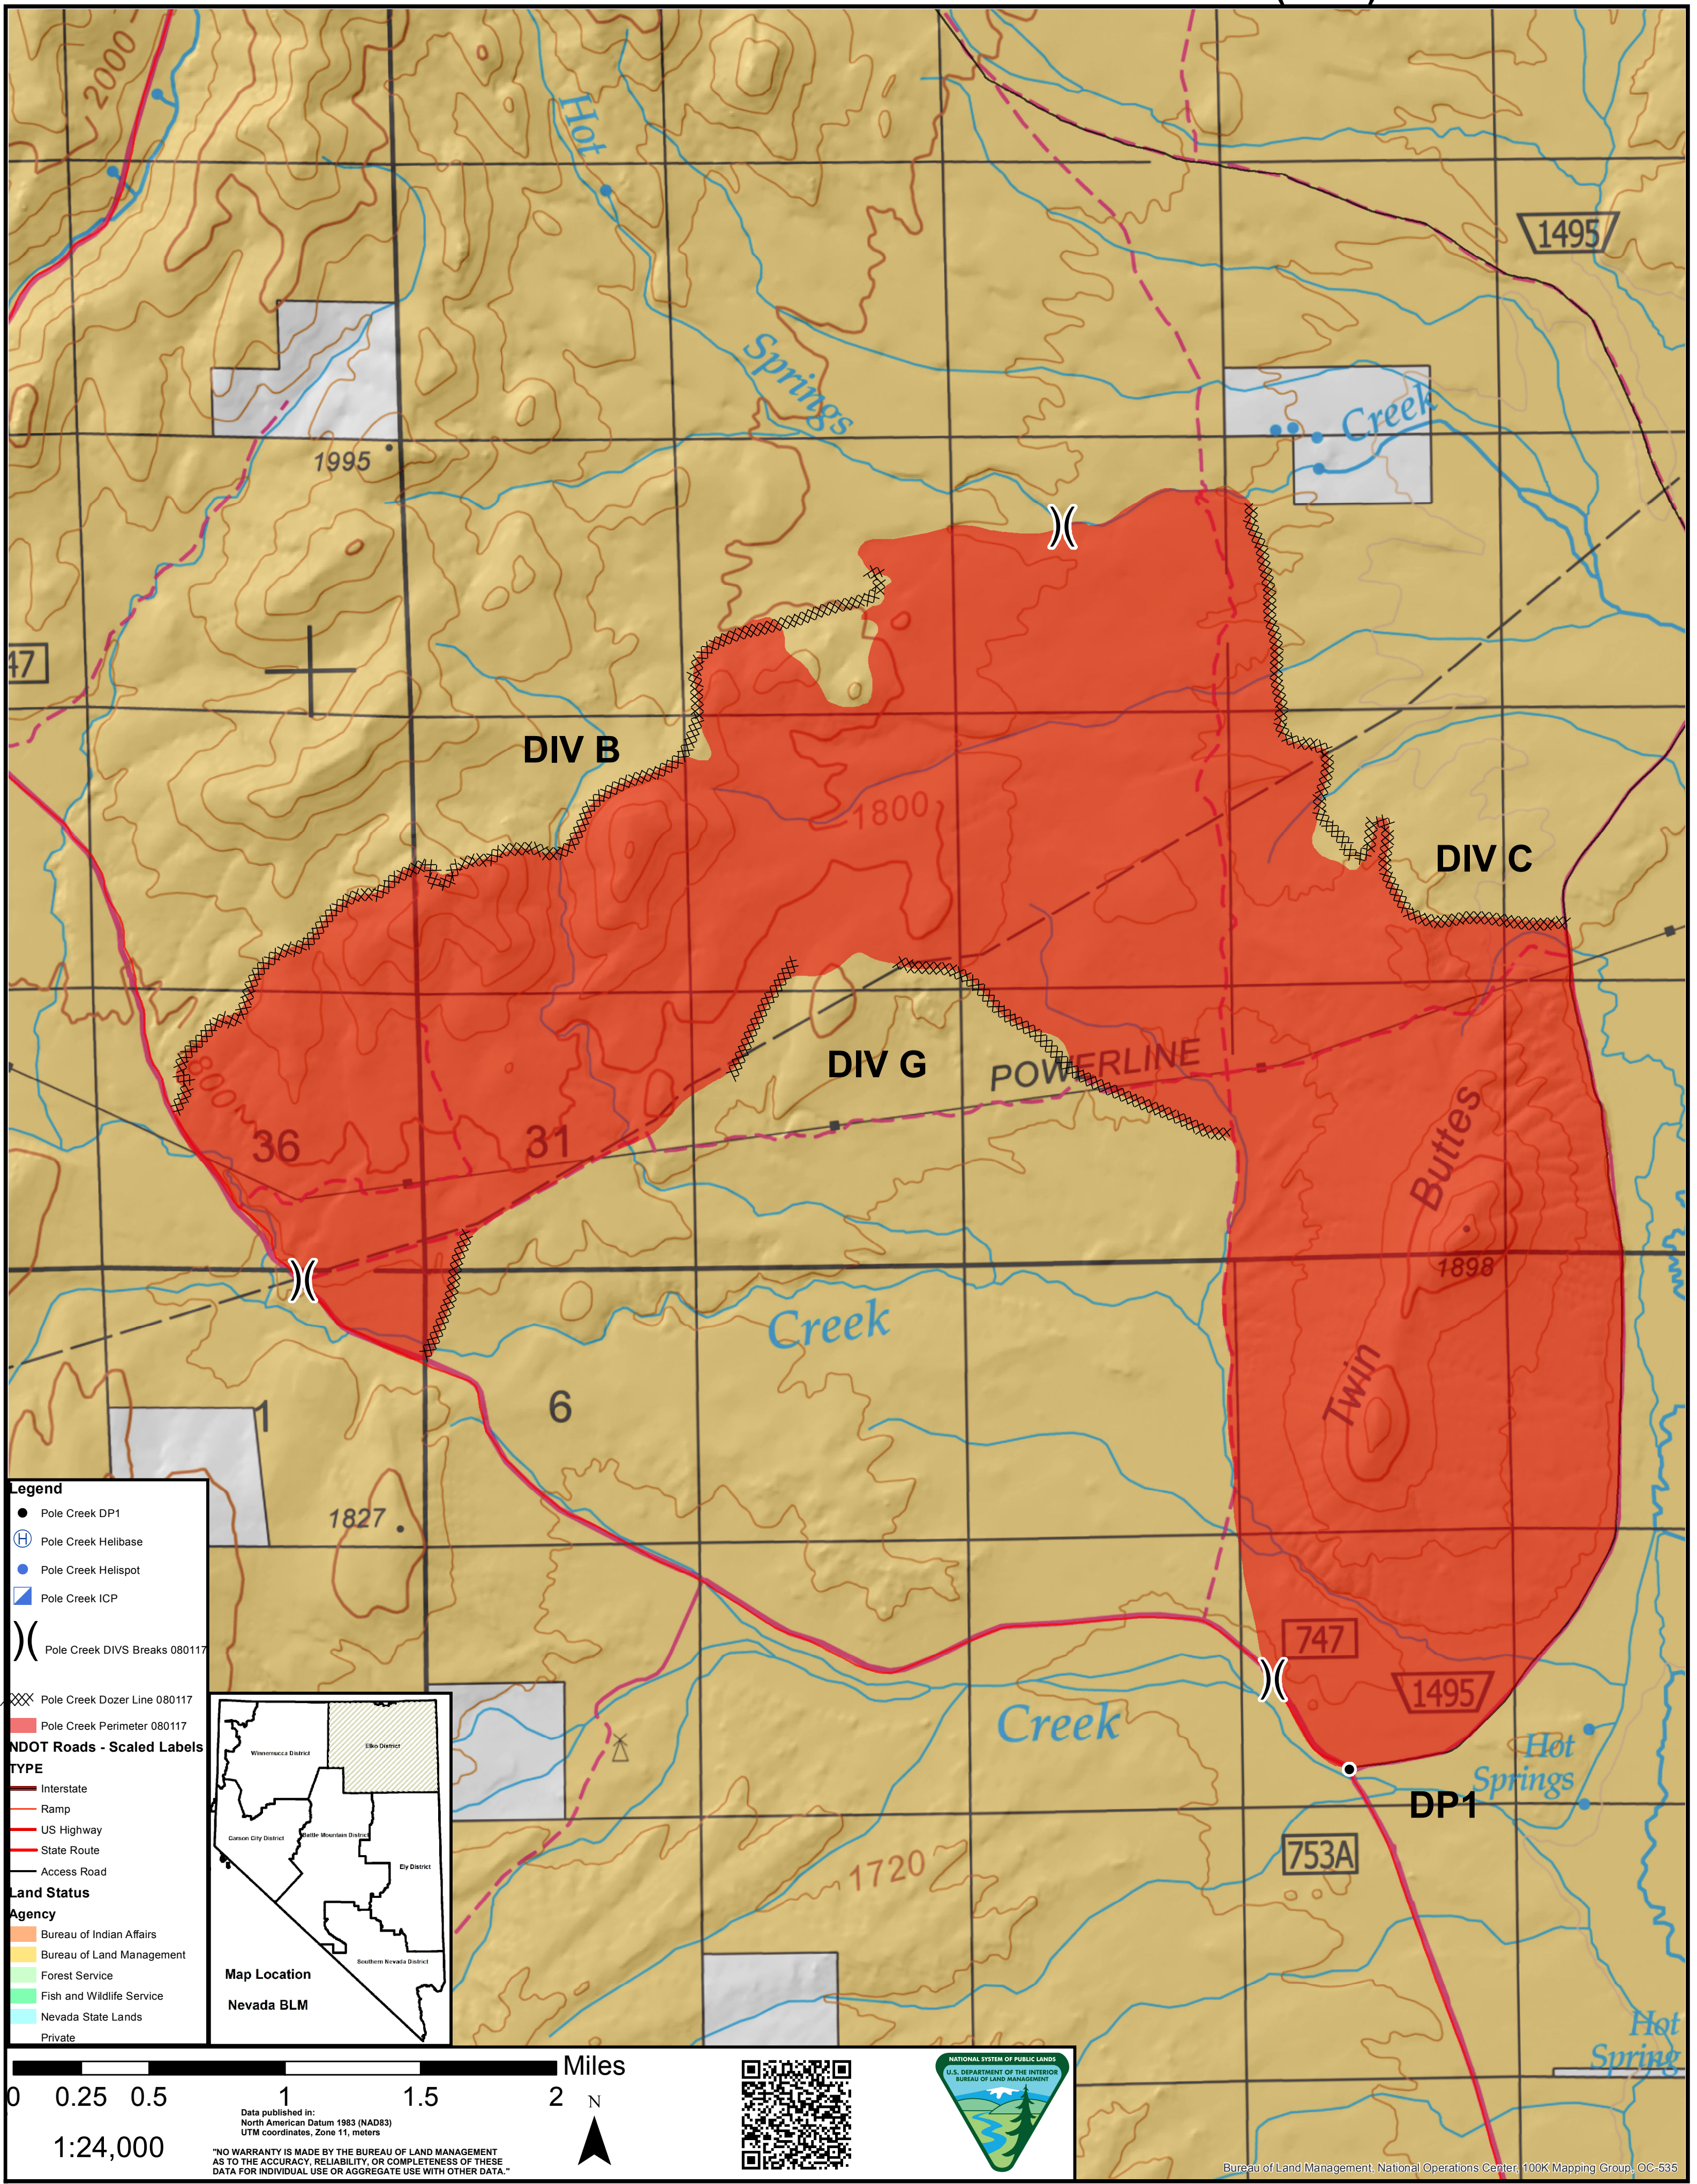

Pole Creek Fire - 08/01/17 - Fire Code: K8K2 - 6540 ac (BLM)

Legend

- Pole Creek DP1
- ⊕ Pole Creek Helibase
- Pole Creek Helispot
- ▭ Pole Creek ICP
-)) Pole Creek DIVS Breaks 080117
- ⊗ Pole Creek Dozer Line 080117
- ▭ Pole Creek Perimeter 080117

NDOT Roads - Scaled Labels

TYPE

- Interstate
- Ramp
- US Highway
- State Route
- Access Road

Land Status

Agency

- Bureau of Indian Affairs
- Bureau of Land Management
- Forest Service
- Fish and Wildlife Service
- Nevada State Lands
- Private

Map Location

Nevada BLM

0 0.25 0.5 1 1.5 2 Miles

1:24,000

Data published in:
North American Datum 1983 (NAD83)
UTM coordinates, Zone 11, meters

"NO WARRANTY IS MADE BY THE BUREAU OF LAND MANAGEMENT AS TO THE ACCURACY, RELIABILITY, OR COMPLETENESS OF THESE DATA FOR INDIVIDUAL USE OR AGGREGATE USE WITH OTHER DATA."