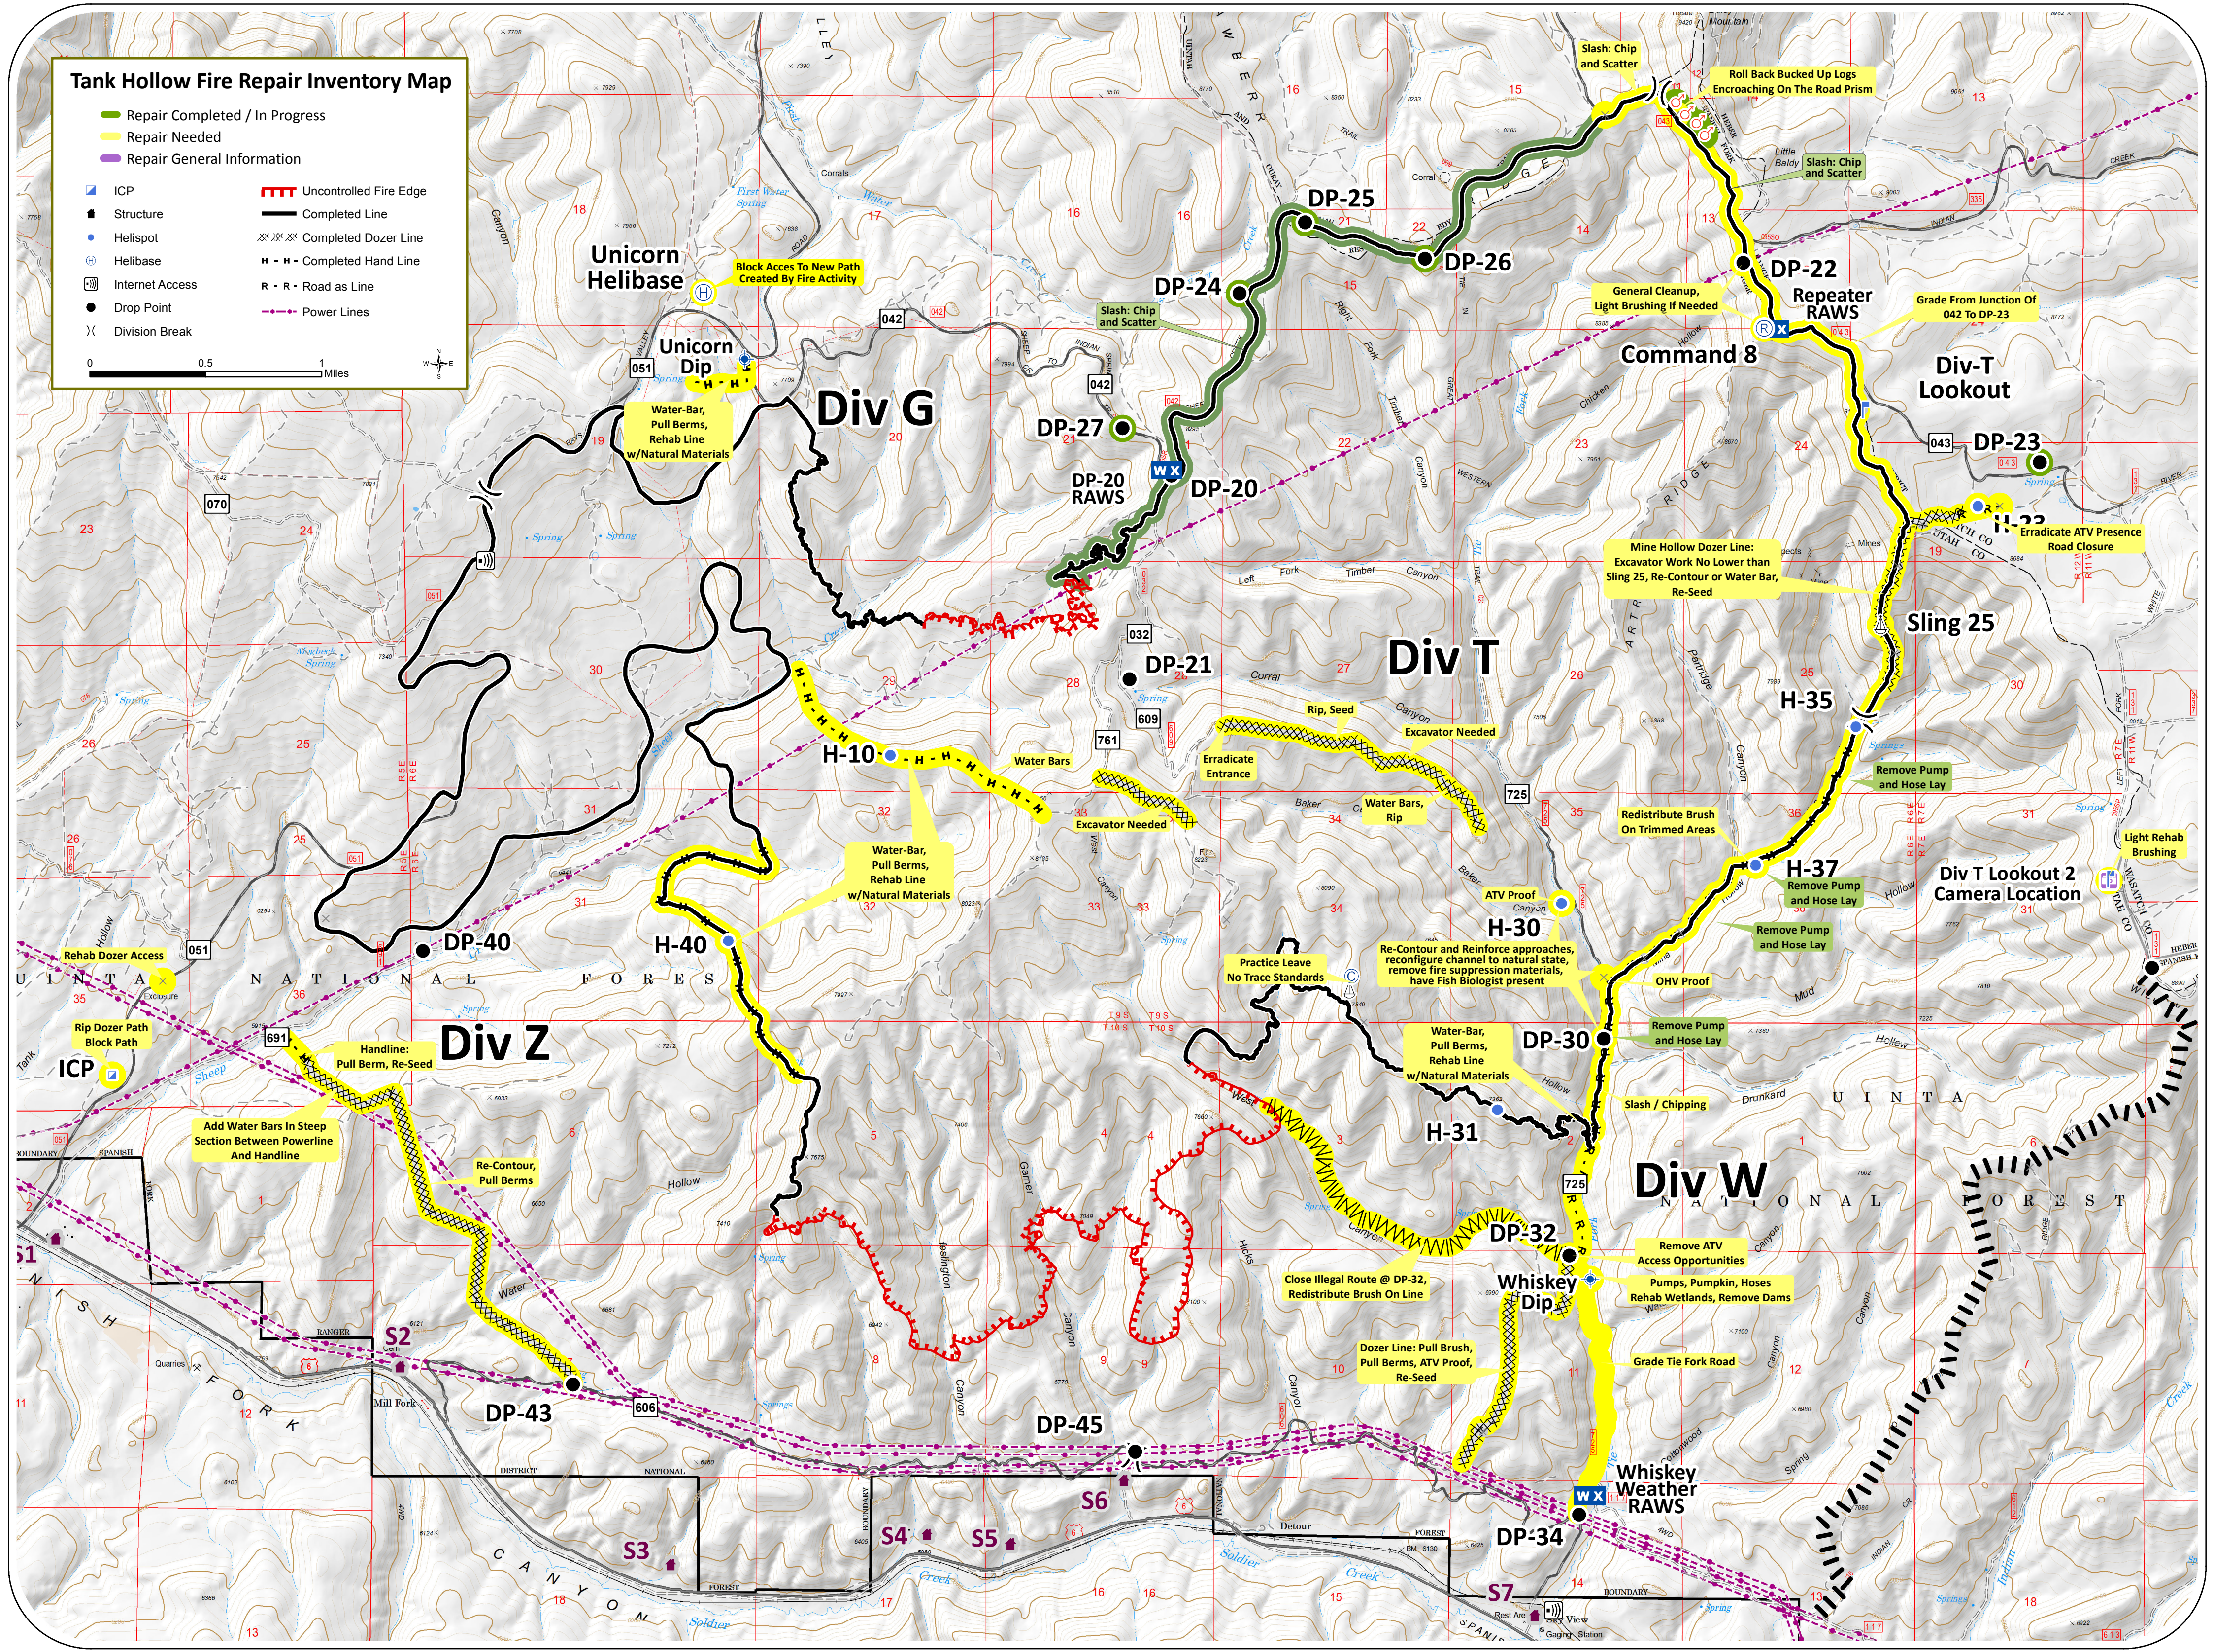

Tank Hollow Fire Repair Inventory Map

Repair Completed / In Progress	Uncontrolled Fire Edge
Repair Needed	Completed Line
Repair General Information	Completed Dozer Line
ICP	Completed Hand Line
Structure	R - R - Road as Line
Helispot	Power Lines
Helibase	
Internet Access	
Drop Point	
Division Break	

0 0.5 1 Miles

Unicorn Helibase

Unicorn Dip

Div G

DP-24

DP-25

DP-26

DP-22

Command 8

Div-T Lookout

DP-23

DP-27

DP-20 RAWS

DP-20

Div T

Sling 25

DP-21

H-10

H-35

Div T Lookout 2 Camera Location

Div Z

H-40

H-30

DP-30