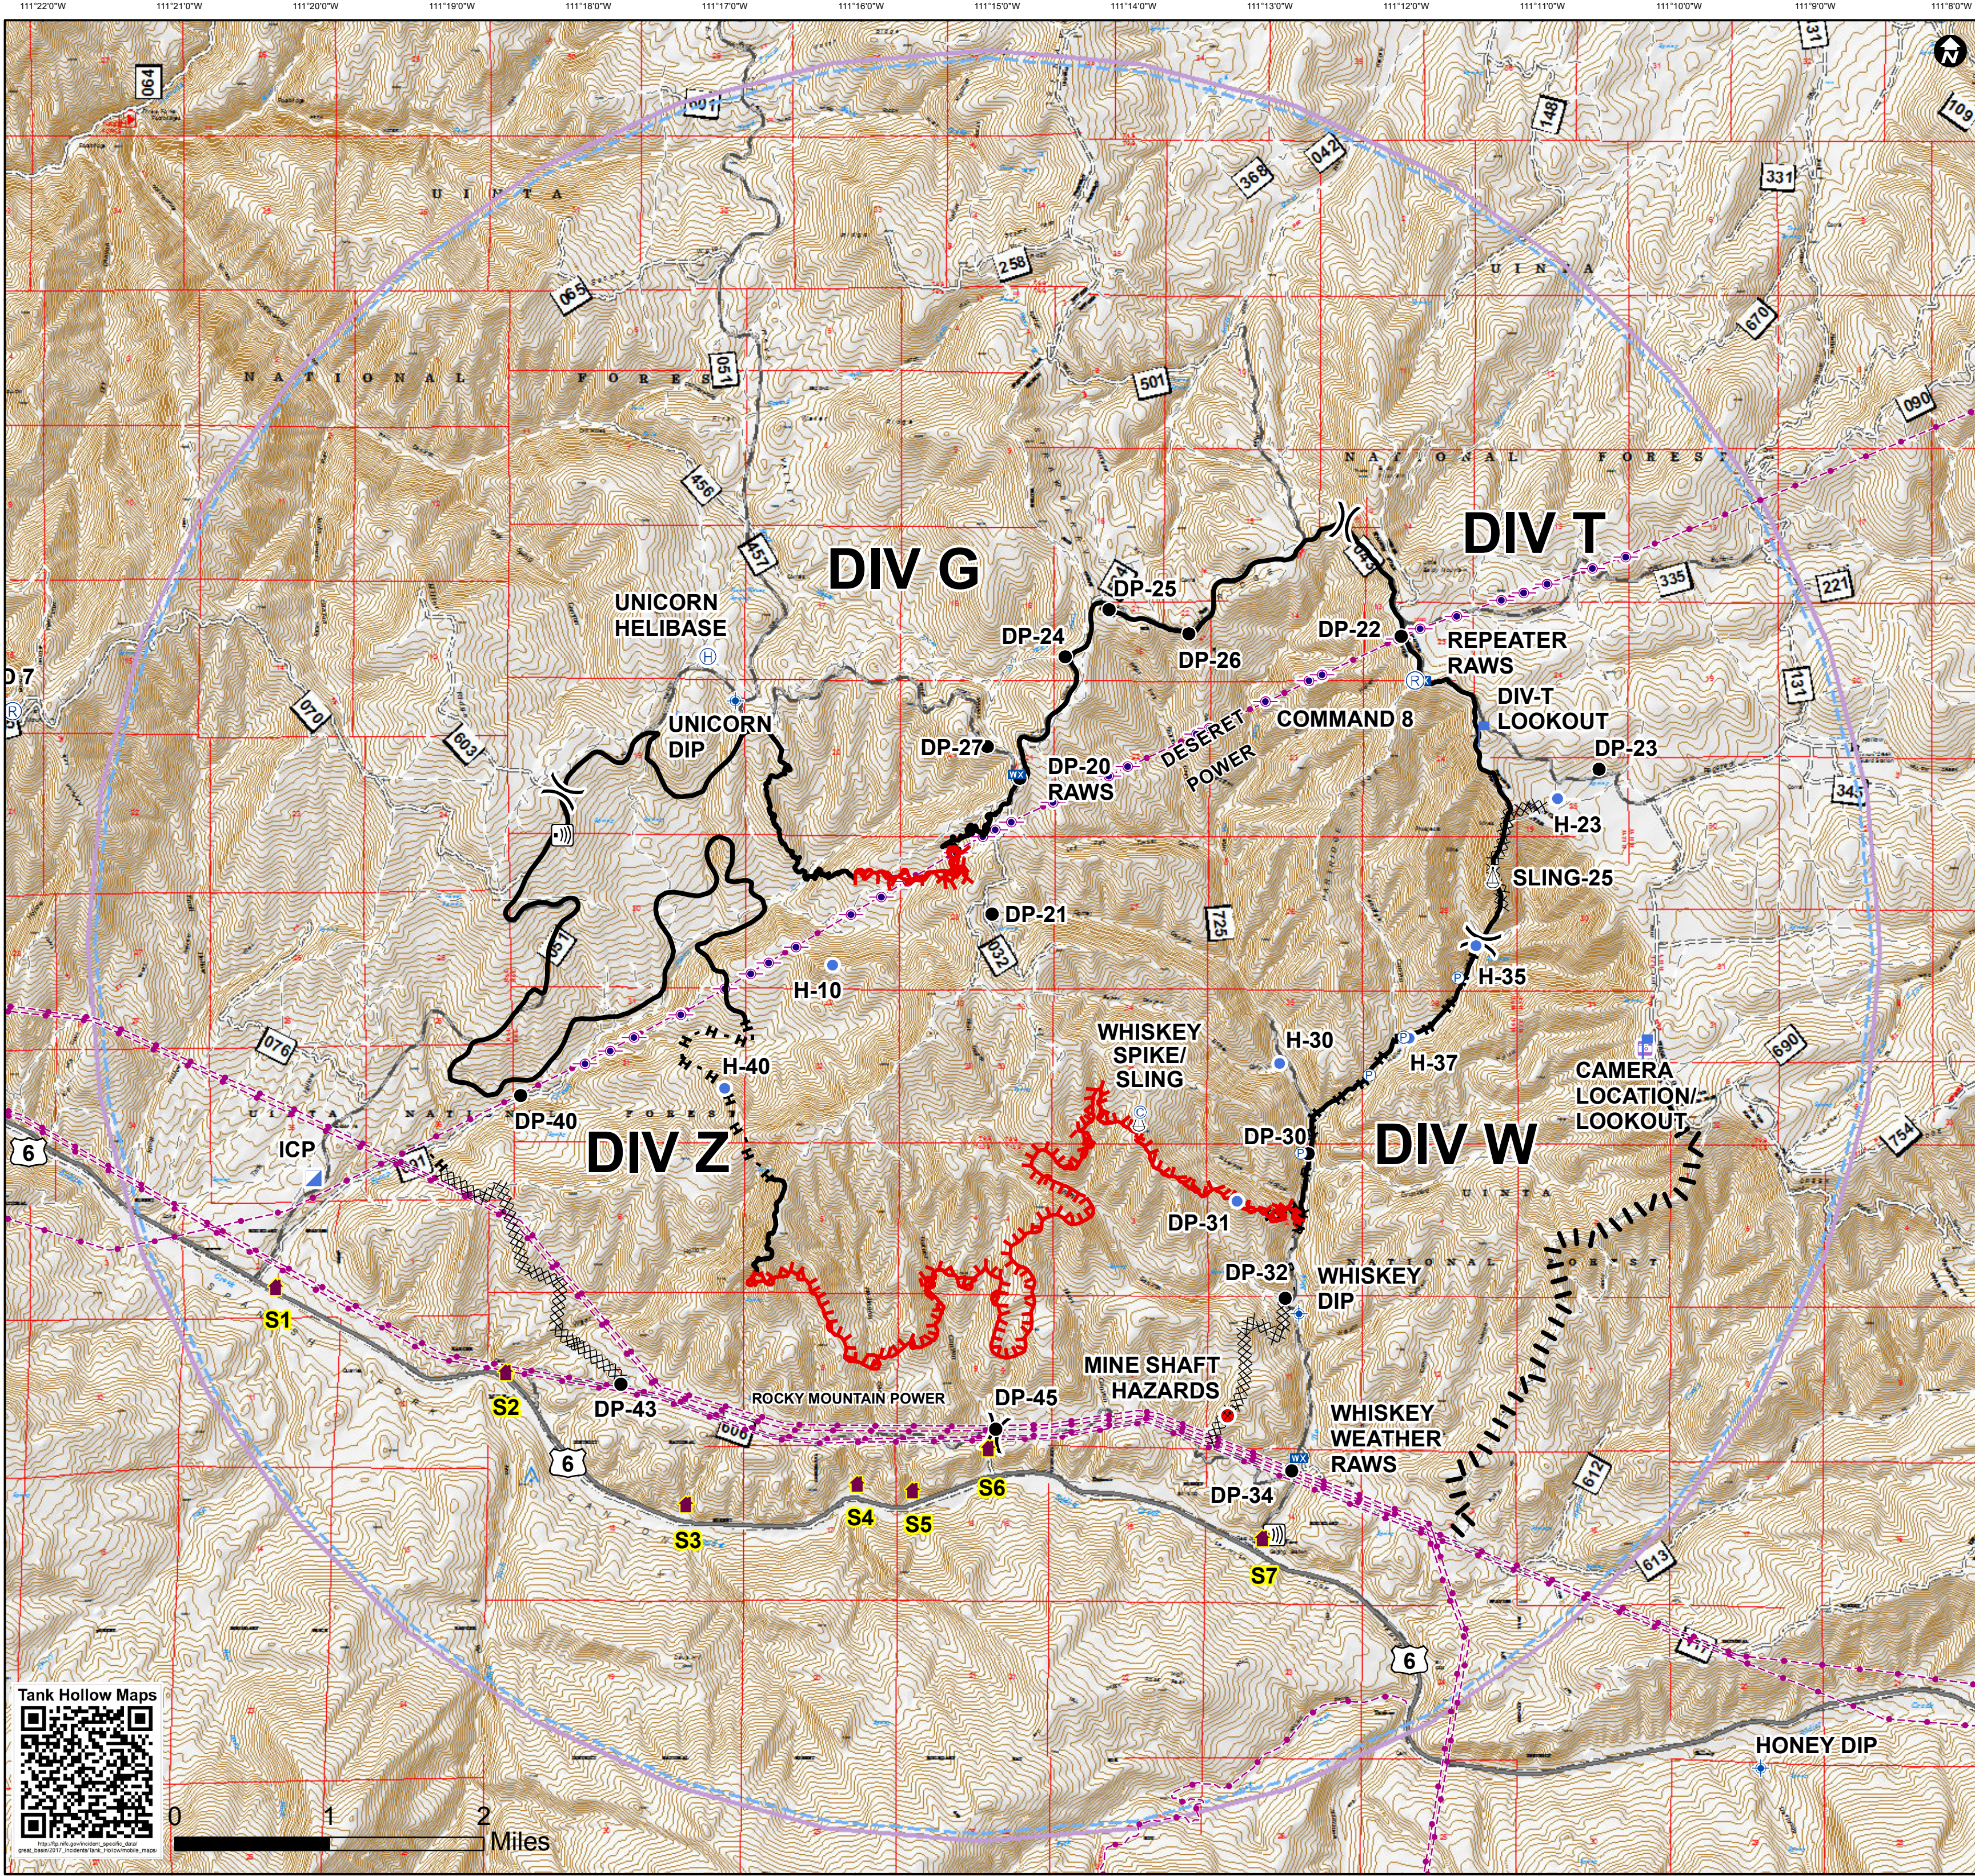

Tank Hollow
 UT-UWF-000791
Airops Map
 September 11, 2017
 ~11,067 Acres

- ⊙ CAMP
- ⊕ DIP SITE
- ✕ DIVISION BREAK
- DROP POINT
- ⊕ HELIBASE
- ⊕ HELISPOT
- ⊕ INCIDENT COMMAND POST
- ⊕ INTERNET ACCESS
- ⬆ LOOKOUT
- ⊕ MOBILE WEATHER UNIT
- ⊕ PUMP
- ⊕ REPEATER
- ⊕ SLING SITE
- ⊕ CAMERA LOCATION
- ACTIVE BURNOUT
- COMPLETED BURNOUT
- ⊕ COMPLETED DOZER LINE
- COMPLETED HAND LINE
- COMPLETED LINE
- PLANNED FIRE LINE
- ⊕ PROPOSED BURNOUT
- ⊕ ROAD AS COMPLETED LINE
- ⊕ UNCONTROLLED FIRE EDGE
- ⊕ TEMPORARY FLIGHT RESTRICTION
- ⊕ POWERLINE TOWER
- ⊕ POWER TRANSMISSION LINE
- ⊕ SINGLE OBSTRUCTIONS (< 1000 FT AGL)

FEATURE	NORTH Lat WGS84_DDM	WEST Long WGS84_DDM
Sling Site 25	40° 0.771' N	111° 11.353' W
Whiskey Spike/Sling	39° 59.397' N	111° 13.942' W
Command 7	40° 1.685' N	111° 22.202' W
Command 8	40° 1.884' N	111° 11.924' W
DP-20 RAWS	40° 1.346' N	111° 14.842' W
Repeater RAWS	40° 1.882' N	111° 11.877' W
Whiskey Weather RAWS	39° 57.498' N	111° 12.763' W
DIV-T Lookout	40° 1.579' N	111° 11.443' W
DIV-T Lookout 2	39° 59.818' N	111° 10.239' W
ICP	39° 59.060' N	111° 19.981' W
H-10	40° 0.271' N	111° 16.186' W
H-23	40° 1.217' N	111° 10.877' W
H-30	39° 59.722' N	111° 12.908' W
H-31	39° 58.946' N	111° 13.219' W
H-35	40° 0.388' N	111° 11.472' W
H-37	39° 59.867' N	111° 11.960' W
H-40	39° 59.573' N	111° 16.975' W
Unicorn Helibase	40° 2.007' N	111° 17.107' W
DP-20	40° 1.323' N	111° 14.818' W
DP-21	40° 0.559' N	111° 15.020' W
DP-22	40° 2.129' N	111° 12.027' W
DP-23	40° 1.382' N	111° 10.576' W
DP-24	40° 2.010' N	111° 14.488' W
DP-25	40° 2.277' N	111° 14.168' W
DP-26	40° 2.142' N	111° 13.583' W
DP-27	40° 1.502' N	111° 15.058' W
DP-30	39° 59.213' N	111° 12.700' W
DP-32	39° 58.399' N	111° 12.866' W
DP-34	39° 57.425' N	111° 12.814' W
DP-40	39° 59.530' N	111° 18.468' W
DP-43	39° 57.903' N	111° 17.727' W
DP-45	39° 57.657' N	111° 14.982' W
Honey Dip	39° 55.756' N	111° 9.376' W
Unicorn Dip	40° 1.758' N	111° 16.904' W
Whiskey Dip	39° 58.311' N	111° 12.763' W