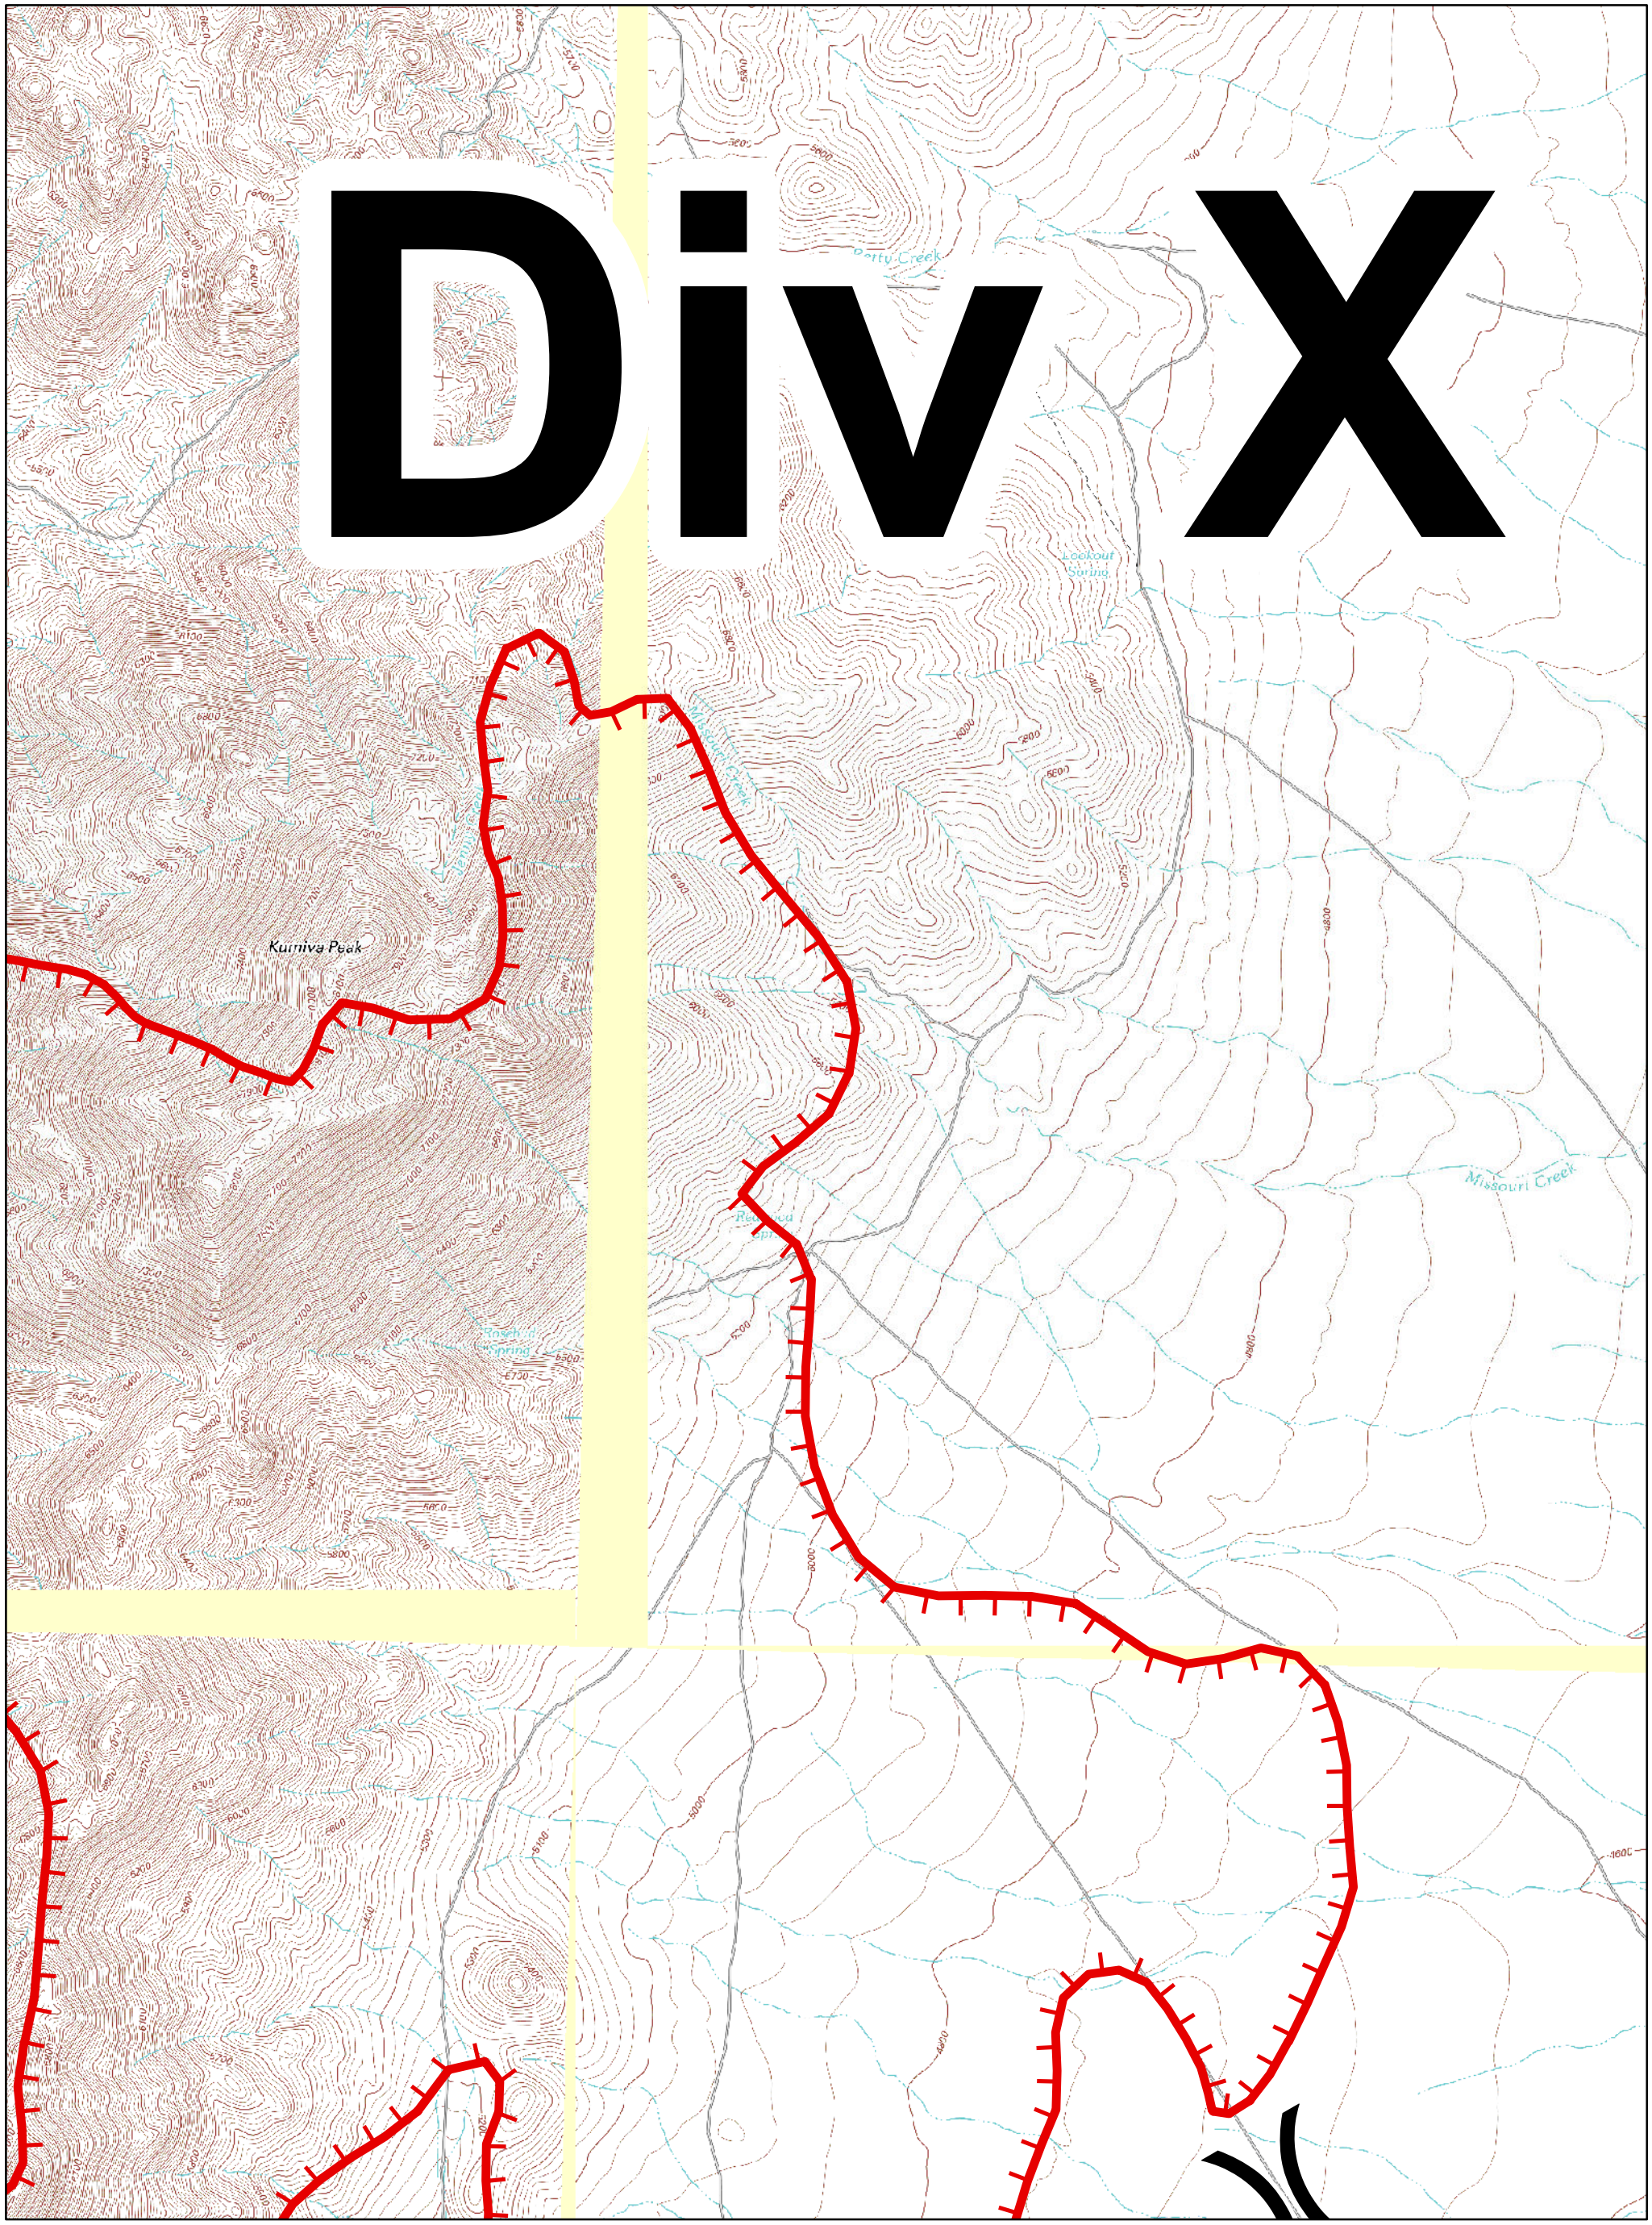

DivXX

IAP
Tohakum 2
NV-WNA030654
09/01/2017
52,744 acres
as of 08/31/2017, 1415 hrs
Page 3

Division Break

Uncontrolled Fire Edge