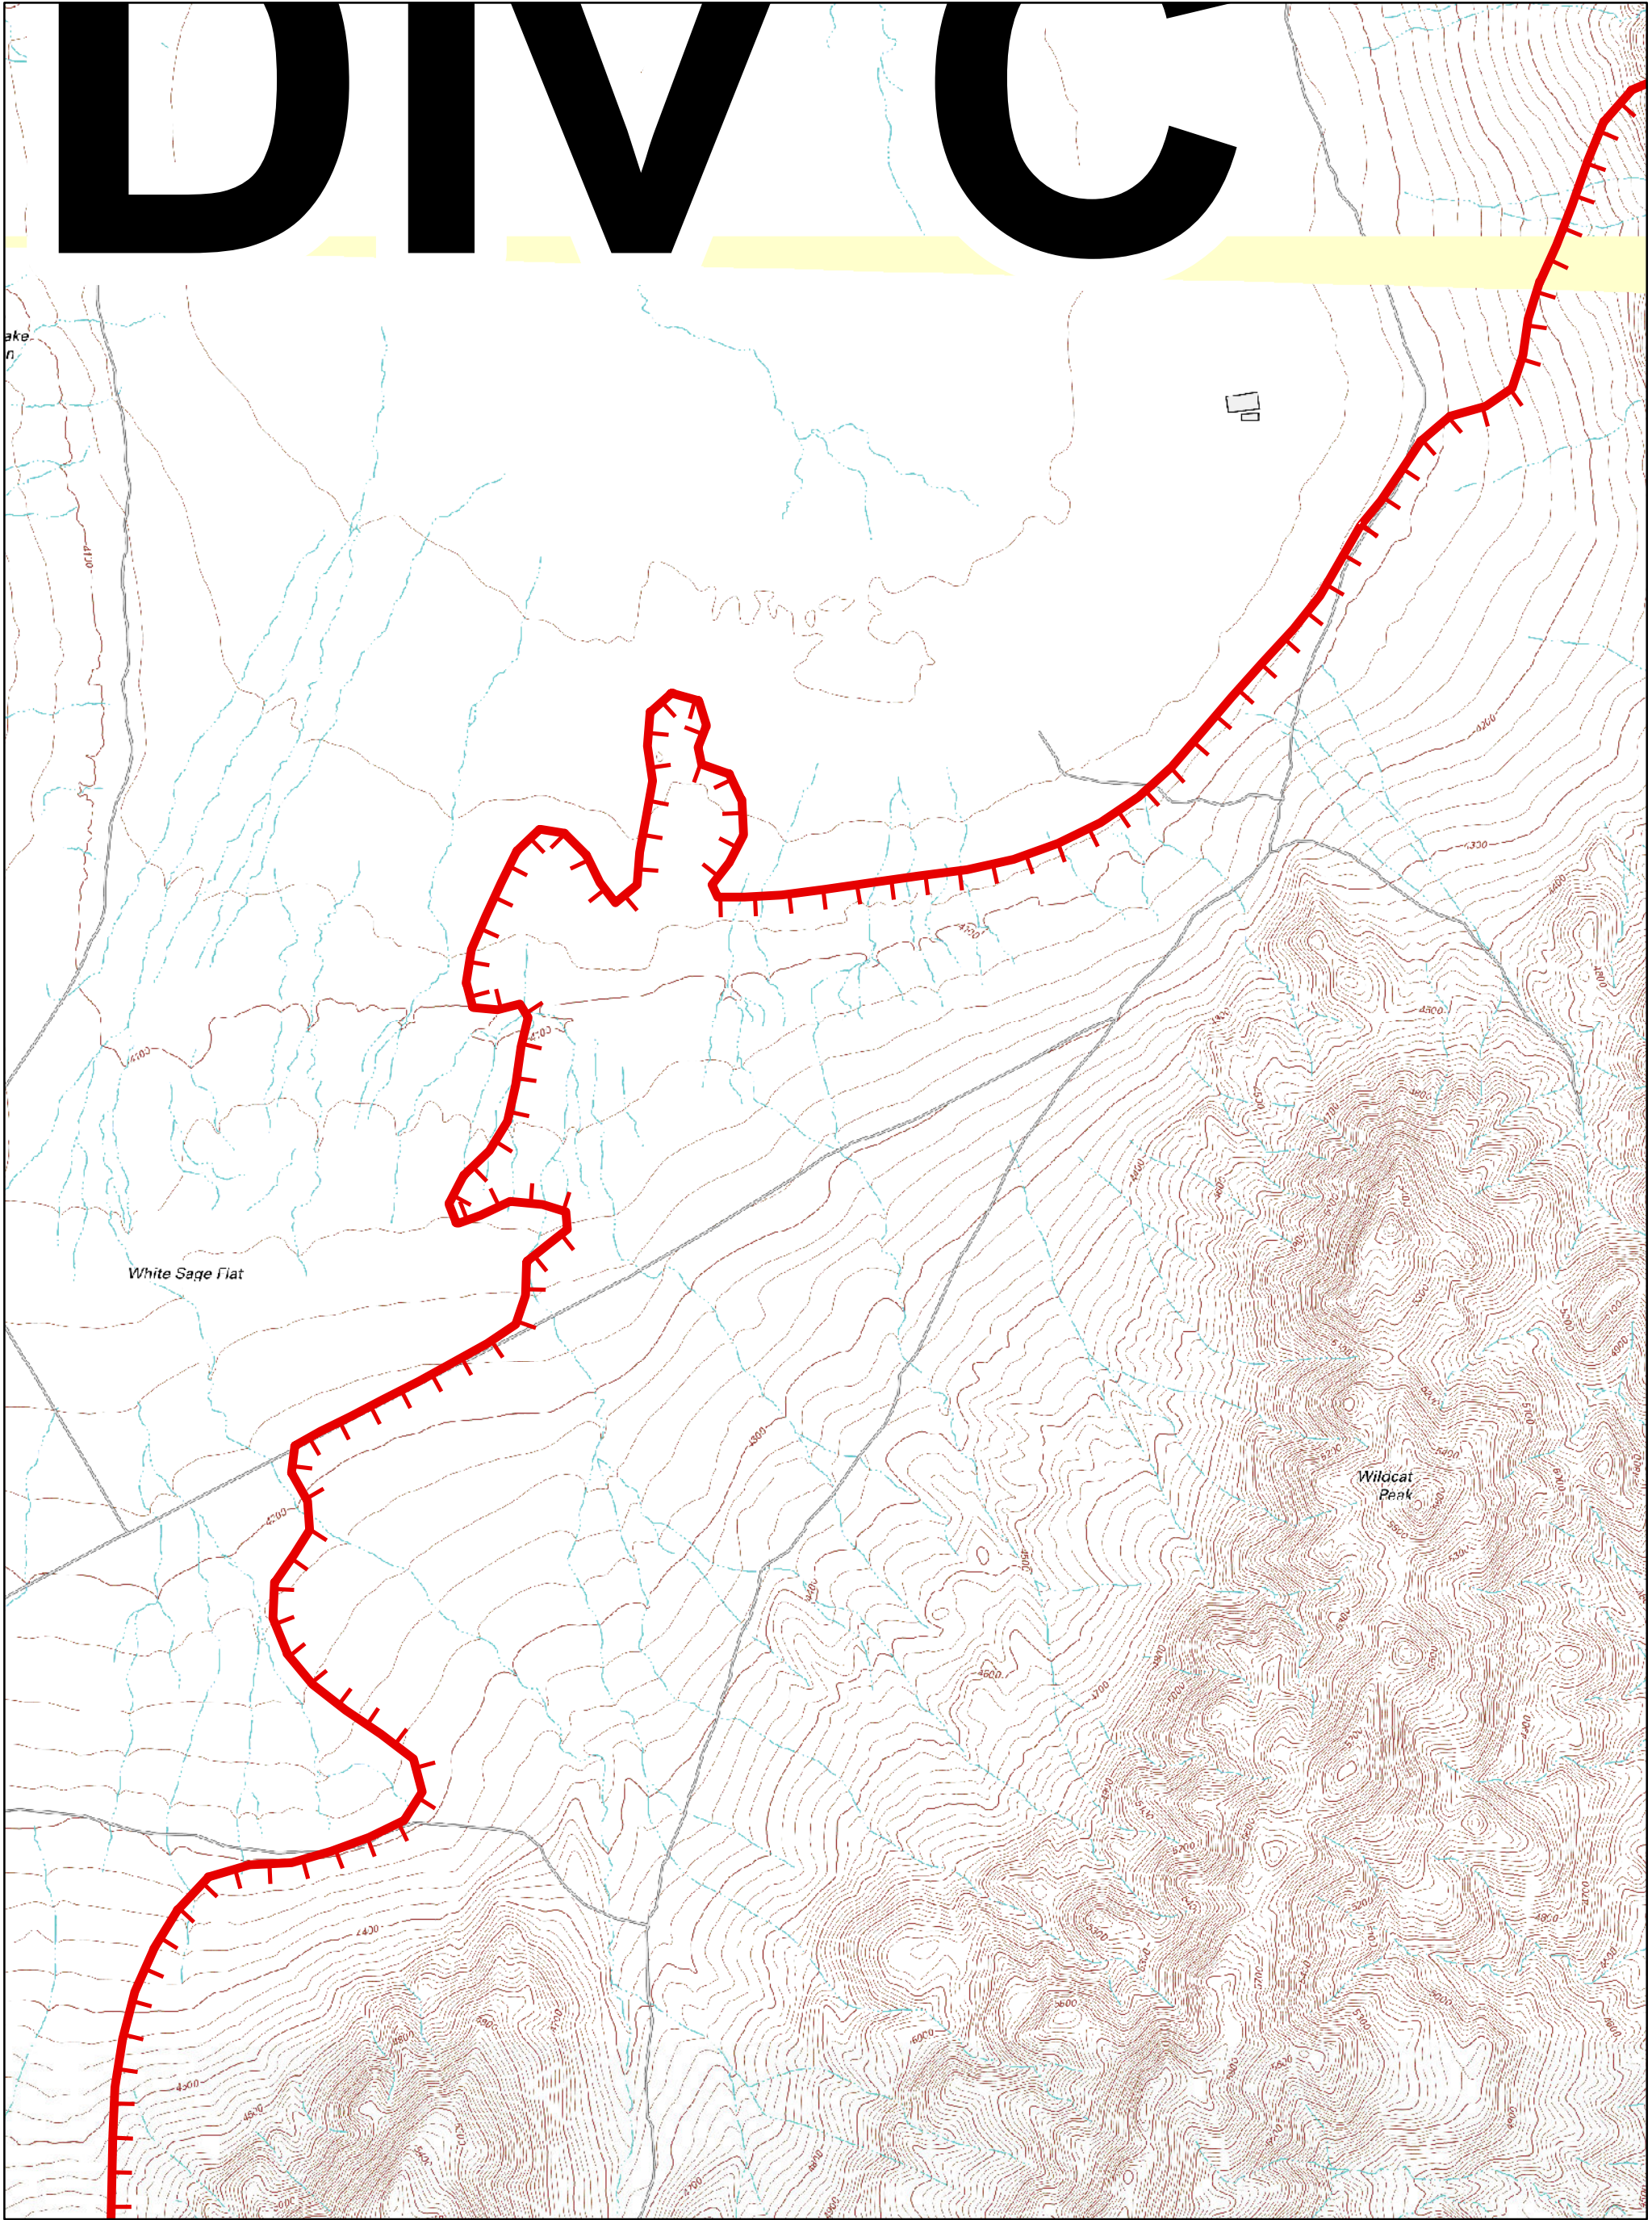

DIVC

IAP
Tohakum 2
NV-WNA030654
09/01/2017
52,744 acres
as of 08/31/2017, 1415 hrs
Page 4

 Uncontrolled Fire Edge