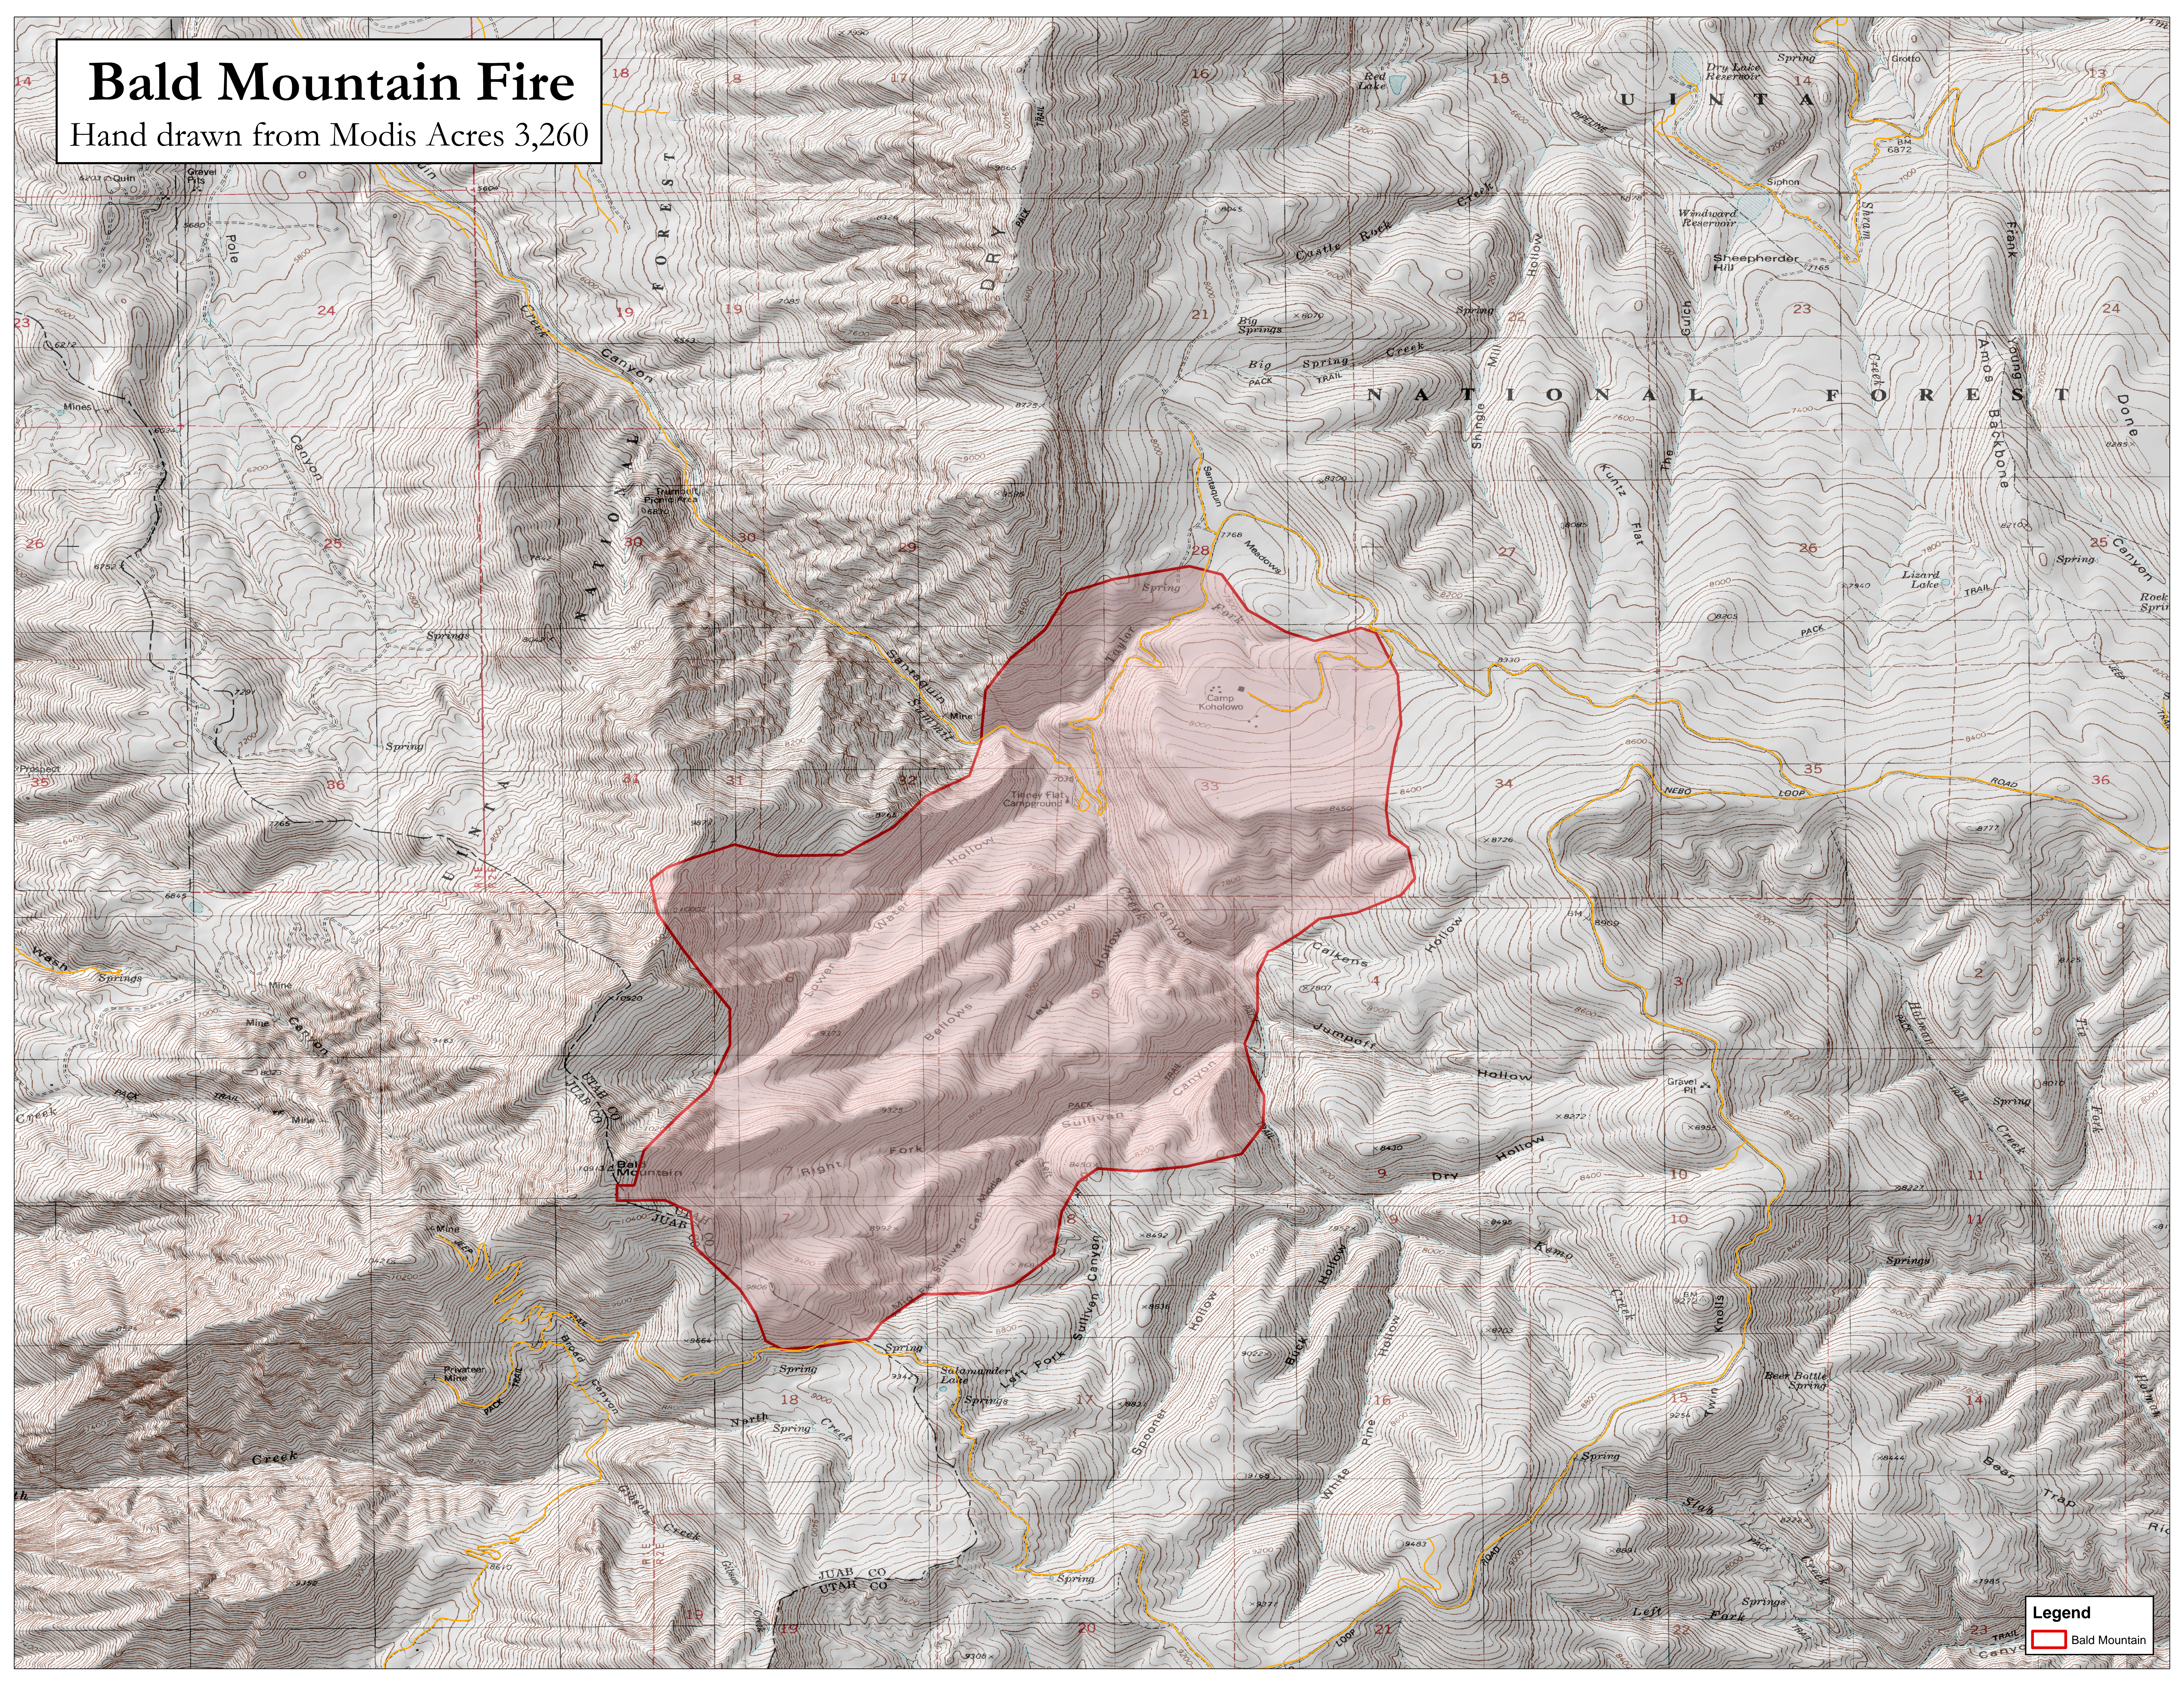

# Bald Mountain Fire

Hand drawn from Modis Acres 3,260

**Legend**  
Bald Mountain