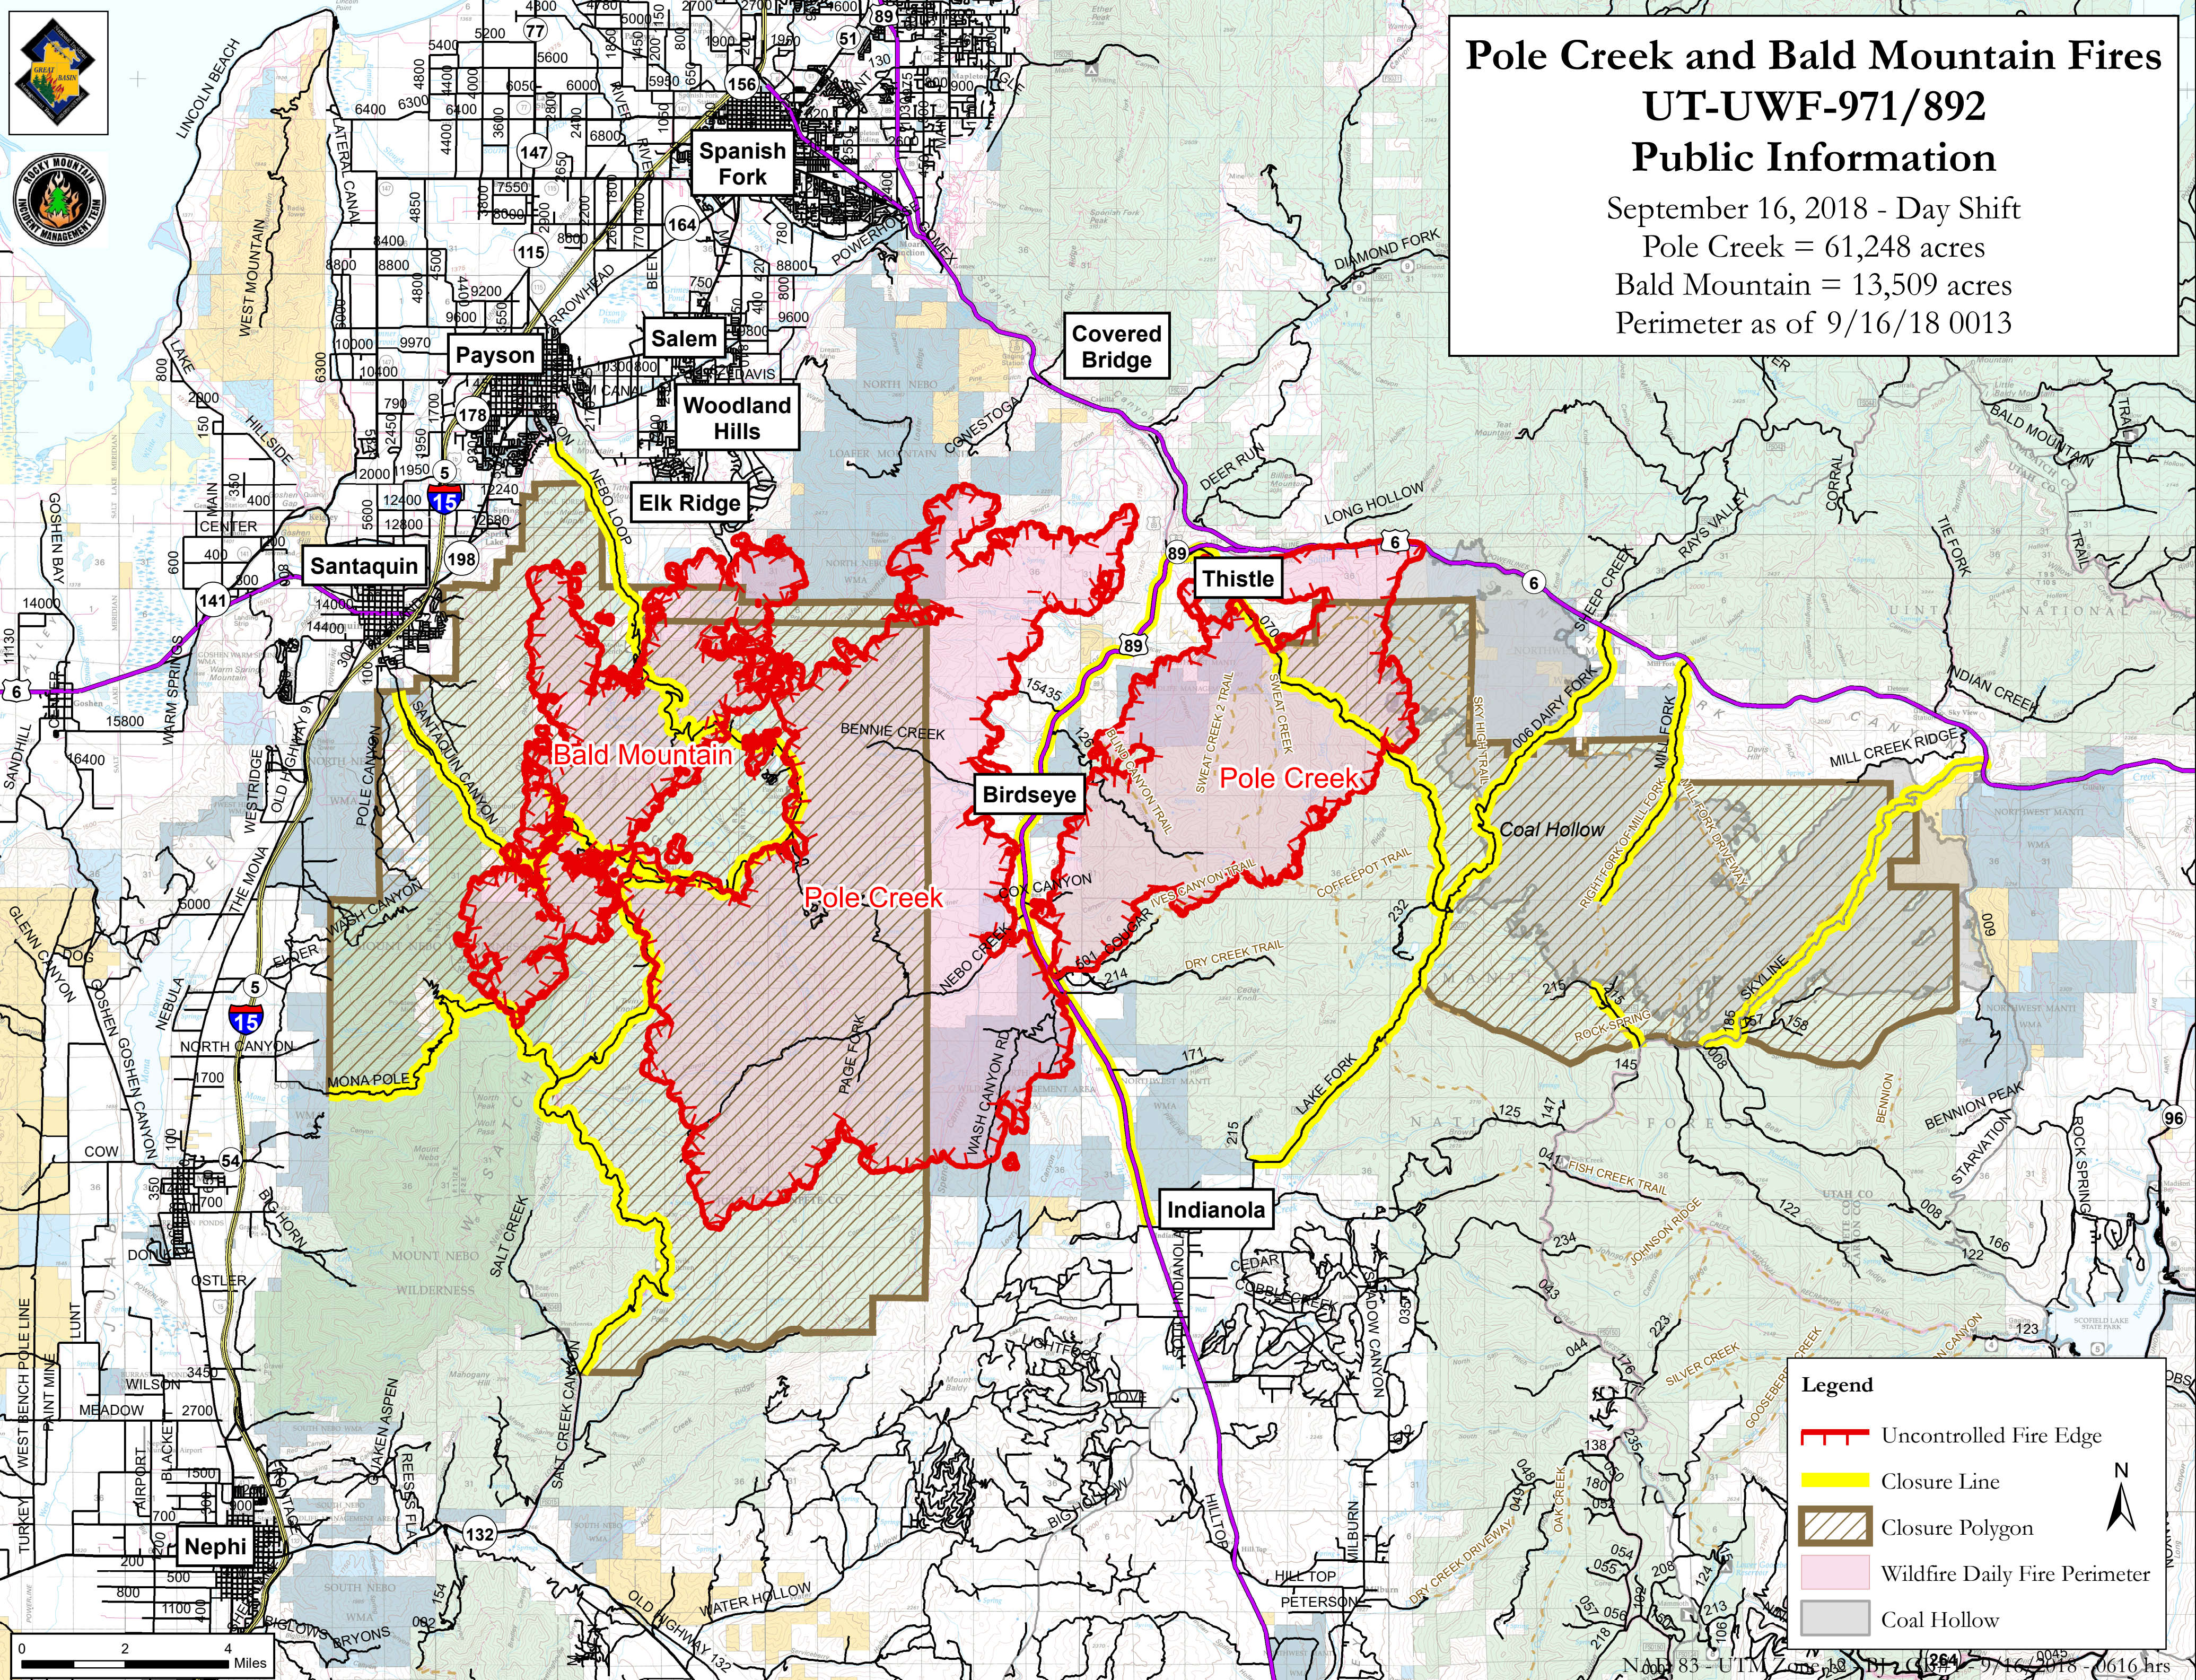

**Pole Creek and Bald Mountain Fires**  
**UT-UWF-971/892**  
**Public Information**  
 September 16, 2018 - Day Shift  
 Pole Creek = 61,248 acres  
 Bald Mountain = 13,509 acres  
 Perimeter as of 9/16/18 0013

**Legend**

- Uncontrolled Fire Edge
- Closure Line
- Closure Polygon
- Wildfire Daily Fire Perimeter
- Coal Hollow

N