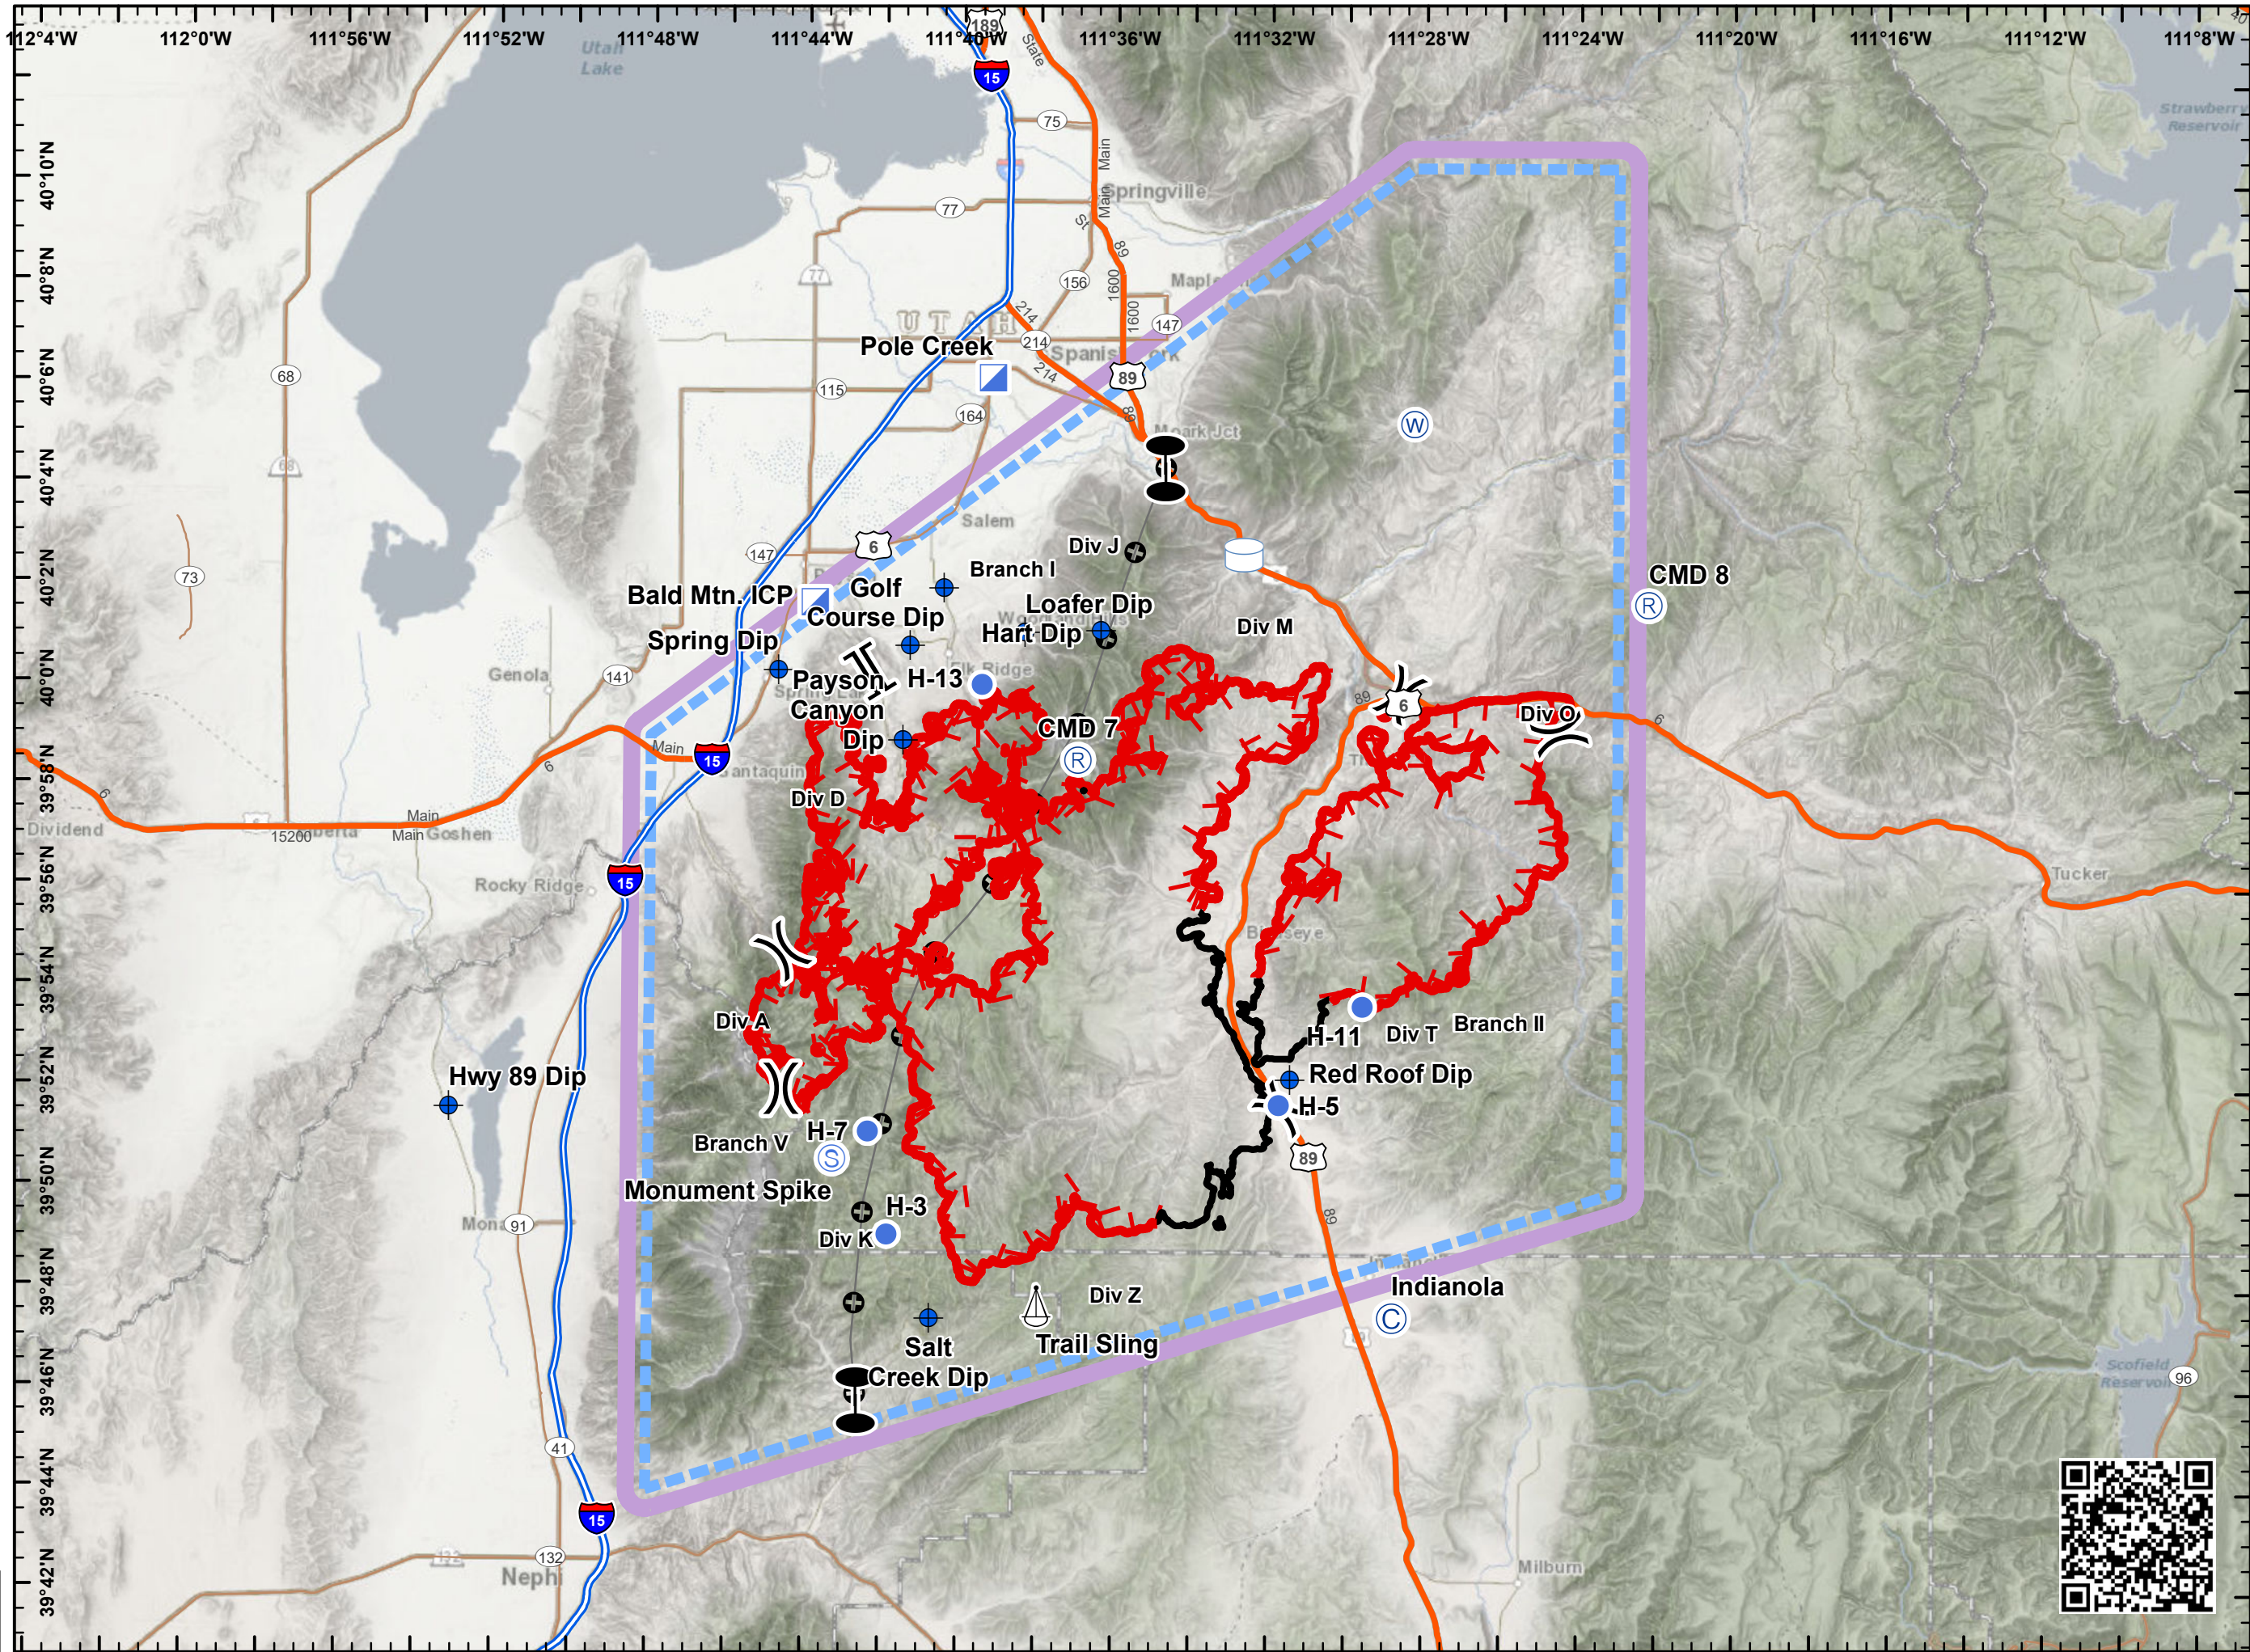

Pole Creek & Bald Mtn. Pilot Map
 UT-UWF-971/892
 September 17, 2018
 Day Shift

Pole Creek = 61,248 acres,
 Bald Mt. = 13,509 acres as of
 9/16/18 0013 hrs

- Camp
- Dip Site
- Helispot
- Incident Command Post
- Repeater
- Sling Site
- Staging Area
- Water Source
- Water Tank
- Division Break
- Branch Break
- Zone Break
- TFR 9/16/18
- Uncontrolled Fire Edge
- Completed Line
- Zone

NAD 83
 UTM Zone 12

SE - GB#1
 9/16/2018
 2218

Miles